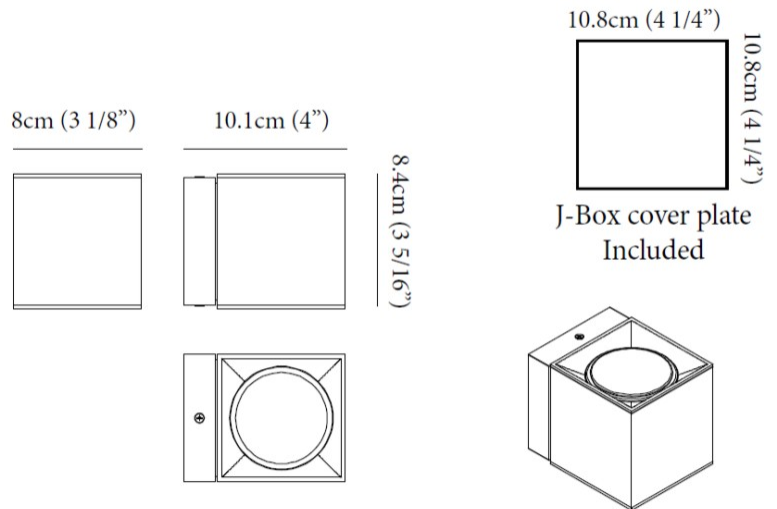

PROJECT	
TYPE	
SPECIFIER	
QUANTITY	
DATE	

DAU SINGLE COVERED SURFACE

D93081-

base number   Finish
Options

1. To build a product code in our configurator select the specify button on the base model # product page
2. To build a manual product code on this datasheet choose from the options listed below in blue font and add the suffix to the base model #

GENERAL

Series: Dau
Subseries: Dau Single Covered
Partner: Milan
Division: Design
Installation: Surface
Product Type: Downlight
Mounting Location: Wall
Light Distribution: Direct

PHYSICAL

Aperture Sizes - Downlights: 3"
Shape: Cube
Length (mm): 80
Length (in): 3 1/8
Height (mm): 84
Depth (mm): 101
Height (in): 3 2/5
Depth (in): 4
Extension (mm): 101
Extension (in): 4
Weight (kg): 0.82
Weight (lbs): 1.81
Fixture Finish: [BAL / MWL / BSL](#)
Fixture Material: Extruded Aluminum

ELECTRICAL

Number of Lamps: 1
Lamp Type: LED Retrofit
Lamp Shape: MR16
Bulb Included: Bulb Not Included
Max. Wattage Per Lamp (W): 4
Lamp Base: GU10
Input Voltage (V): 120Vac Direct Line

LED

OPTICAL

RATINGS AND CERTIFICATIONS

Certified By: Certified for North American Standards
IP rating: IP20