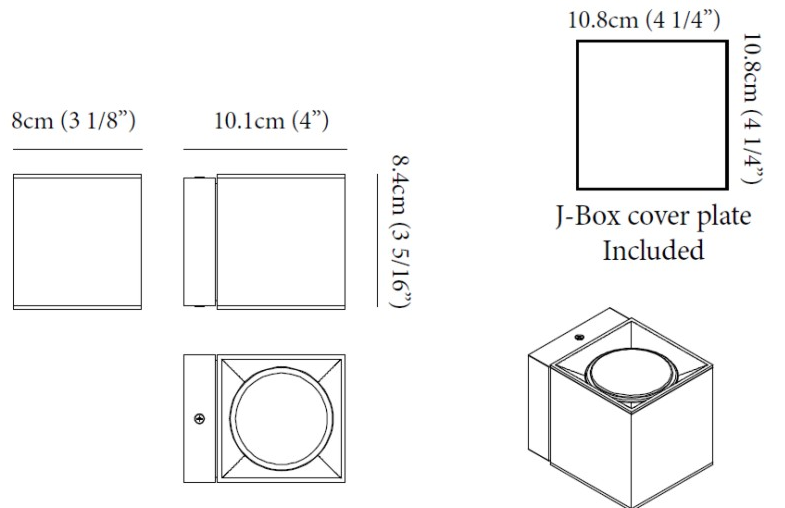

PROJECT	_____
TYPE	_____
SPECIFIER	_____
QUANTITY	_____
DATE	_____

DAU SINGLE COVERED SURFACE

D93081- : D93081-WHI

base number

1. To build a product code in our configurator select the specify button on the base model # product page
2. To build a manual product code on this datasheet choose from the options listed below in blue font and add the suffix to the base model #

GENERAL

Series: Dau
Subseries: Dau Single Covered
Partner: Milan
Division: Design
Installation: Surface
Product Type: Wall Surface
Mounting Location: Wall
Light Distribution: Direct

PHYSICAL

Shape: Cube
Length (mm): 80
Length (in): 3 1/8
Height (mm): 84
Depth (mm): 101
Height (in): 3 3/16
Depth (in): 4
Extension (mm): 101
Extension (in): 4
Weight (kg): 0.82
Weight (lbs): 1.81
Fixture Material: Extruded Aluminum

ELECTRICAL

Number of Lamps: 1
Lamp Type: LED Retrofit
Lamp Shape: MR16
Bulb Included: Bulb Not Included
Total Output Wattage (W): 4
Max. Wattage Per Lamp (W): 4
Lamp Base: GU10
Input Voltage (V): 120Vac Direct Line

LED

OPTICAL

RATINGS AND CERTIFICATIONS

Certified By: CSA Certified to UL and CSA Standards
IP rating: IP20