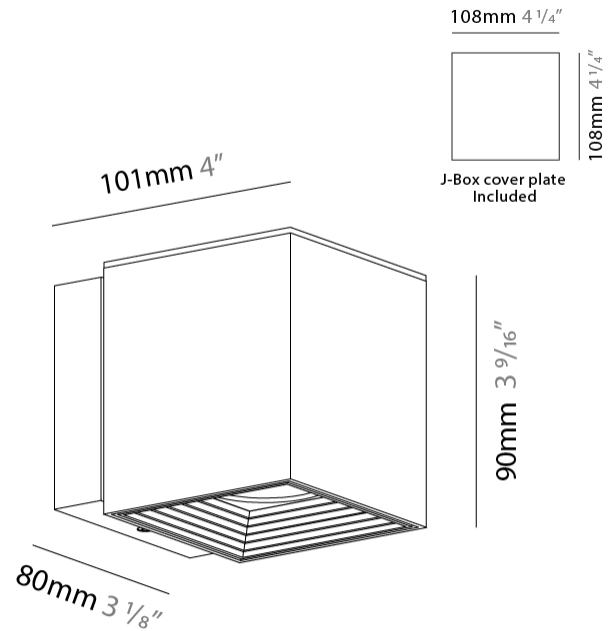

DAU SINGLE SURFACE

D93189R9-

base number Finish
Options

1. To build a product code in our configurator select the specify button on the base model # product page
2. To build a manual product code on this datasheet choose from the options listed below in blue font and add the suffix to the base model #

GENERAL

Series: Dau
Subseries: Dau Single
Partner: Milan
Division: Design
Installation: Surface
Product Type: Downlight
Mounting Location: Wall
Light Distribution: Direct

PHYSICAL

Aperture Sizes - Downlights: 3"
Shape: Cube
Length (mm): 80
Length (in): 3 1/8"
Height (mm): 90
Depth (mm): 101
Height (in): 3 5/16"
Depth (in): 4
Extension (mm): 114
Extension (in): 4 1/2"
Fixture Finish: [BAL / MWL / BSL](#)
Fixture Material: Extruded Aluminum

ELECTRICAL

Lamp Type: LED
Input Wattage (W): 10
Total Output Wattage (W): 9.3
Dimming: Tri-Mode (Non-Dimming and Phase Dimming (120Vac only) and 0-10V Dimming)
Driver Included: Yes
Driver Location: Integrated
Driver Type: Constant Current - 120Vac
Driver Class: Class 2
Input Voltage (V): 120 - 277
Constant Current (MA): 350
Upon Request: Not included - see components) Remote: 0-10Vdc dimming / Phase dimming @120Vac only / 277Vac

LED

Number of LEDs: 1
Color Temperature (°K): 3000
Max. Delivered Lumen (lm): 956
CRI: >90 CRI
Lamp Life (hrs): 50000

OPTICAL

RATINGS AND CERTIFICATIONS

Certified By: Certified for North American Standards
IP rating: IP44