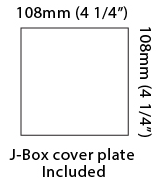

DAU SINGLE SURFACE

D93041-

base number   Finish
Options

PROJECT	_____
TYPE	_____
SPECIFIER	_____
QUANTITY	_____
DATE	_____

1. To build a product code in our configurator select the specify button on the base model # product page
2. To build a manual product code on this datasheet choose from the options listed below in blue font and add the suffix to the base model #

GENERAL

Series: Dau _____
Subseries: Dau Single _____
Partner: Milan _____
Division: Design _____
Installation: Surface _____
Product Type: Wall Surface _____
Mounting Location: Wall _____
Light Distribution: Direct / Indirect _____

PHYSICAL

Shape: Cube _____
Length (mm): 80 _____
Length (in): 3 1/8 _____
Height (mm): 80 _____
Depth (mm): 101 _____
Height (in): 3 1/8 _____
Depth (in): 4 _____
Extension (mm): 101 _____
Extension (in): 4 _____
Weight (kg): 0.82 _____
Weight (lbs): 1.81 _____
Fixture Finish: [BAL](#) / [MWL](#) / [BSL](#) _____
Fixture Material: Extruded Aluminum _____

ELECTRICAL

Number of Lamps: 1 _____
Lamp Type: LED Retrofit _____
Lamp Shape: T4 _____
Bulb Included: Bulb Not Included _____
Max. Wattage Per Lamp (W): 3.5 _____
Lamp Base: G9 _____
Input Voltage (V): 120Vac Direct Line _____

LED

OPTICAL

RATINGS AND CERTIFICATIONS

Certified By: Certified for North American Standards _____
IP rating: IP20 _____