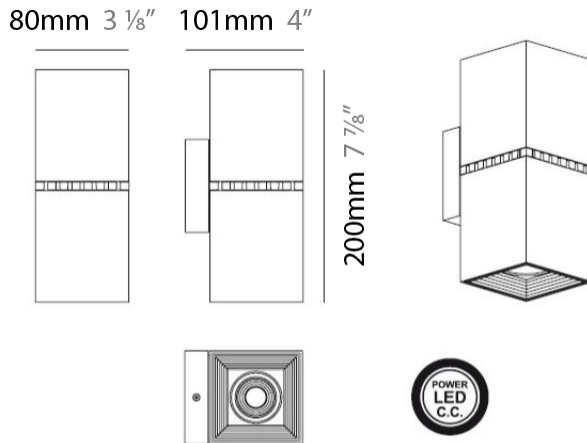

PROJECT	_____
TYPE	_____
SPECIFIER	_____
QUANTITY	_____
DATE	_____

DAU DOUBLE SURFACE

D93195R9-

base number _____
Finish Options _____

1. To build a product code in our configurator select the specify button on the base model # product page
2. To build a manual product code on this datasheet choose from the options listed below in blue font and add the suffix to the base model #

GENERAL

Series: Dau _____
Subseries: Dau Double _____
Partner: Milan _____
Division: Design _____
Installation: Surface _____
Product Type: Wall Surface _____
Mounting Location: Wall _____
Light Distribution: Direct / Indirect _____

PHYSICAL

Shape: Rectangle _____
Length (mm): 80 _____
Length (in): 3 1/8" _____
Height (mm): 200 _____
Depth (mm): 101 _____
Height (in): 7 7/8" _____
Depth (in): 4 _____
Extension (mm): 101 _____
Extension (in): 4 _____
Fixture Finish: [BAL](#) / [MWL](#) / [BSL](#) _____
Fixture Material: Extruded Aluminum _____

ELECTRICAL

Lamp Type: LED _____
Total Output Wattage (W): 18.6 _____
Dimming: Electronic Low Voltage Dimming _____
Input Voltage (V): 120 _____

LED

Number of LEDs: 2 _____
Color Temperature (°K): 3000 _____
Nominal Lumen (lm): 1912 _____
CRI: >90 CRI _____
Lamp Life (hrs): 50000 _____

OPTICAL

RATINGS AND CERTIFICATIONS

Certified By: Certified for North American Standards _____
IP rating: IP20 _____