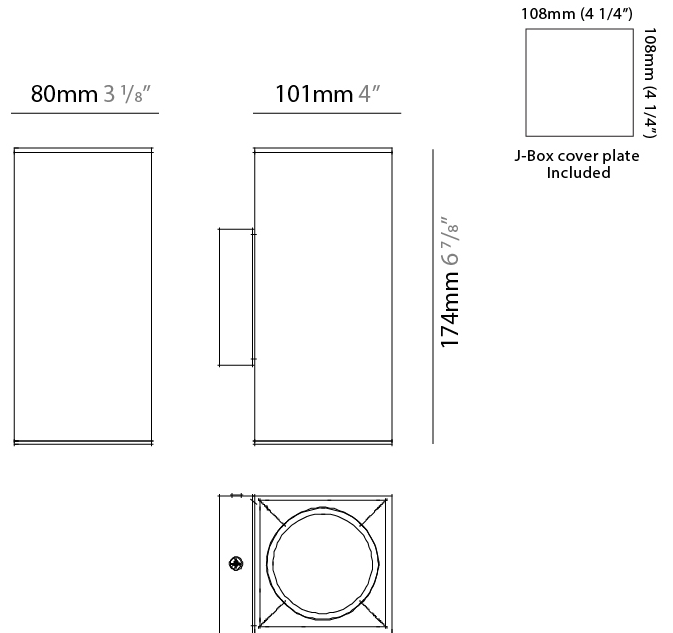

DAU SINGLE SURFACE

D93044- : D93044-BAL

base number

1. To build a product code in our configurator select the specify button on the base model # product page
2. To build a manual product code on this datasheet choose from the options listed below in blue font and add the suffix to the base model #

GENERAL

Series: Dau _____
Subseries: Dau Single _____
Partner: Milan _____
Division: Design _____
Installation: Surface _____
Product Type: Wall Surface _____
Mounting Location: Wall _____
Light Distribution: Direct / Indirect _____

PHYSICAL

Shape: Rectangle _____
Length (mm): 80 _____
Length (in): 3 1/8" _____
Height (mm): 174 _____
Depth (mm): 101 _____
Height (in): 6 7/8" _____
Depth (in): 4 _____
Extension (mm): 101 _____
Extension (in): 4 _____
Weight (kg): 1.23 _____
Weight (lbs): 2.71 _____
Fixture Material: Extruded Aluminum _____

ELECTRICAL

Number of Lamps: 2 _____
Lamp Type: LED Retrofit _____
Lamp Shape: MR16 _____
Bulb Included: Bulb Not Included _____
Total Output Wattage (W): 10 _____
Max. Wattage Per Lamp (W): 5 _____
Lamp Base: GU10 _____
Input Voltage (V): 120Vac Direct Line _____

LED

OPTICAL

RATINGS AND CERTIFICATIONS

Certified By: CSA Certified to UL and CSA Standards _____
IP rating: IP20 _____