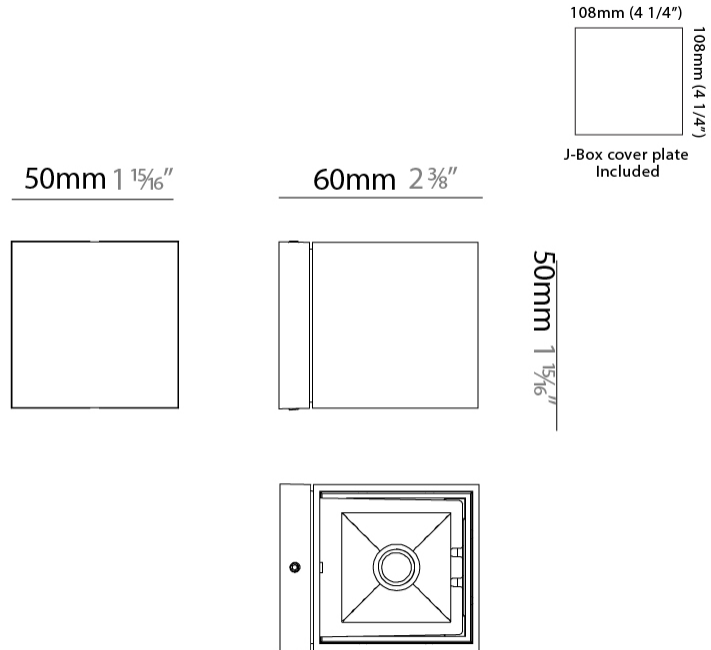

PROJECT	_____
TYPE	_____
SPECIFIER	_____
QUANTITY	_____
DATE	_____

DAU MINI SINGLE SURFACE

D93130R9-

base number _____
Finish Options _____

1. To build a product code in our configurator select the specify button on the base model # product page
2. To build a manual product code on this datasheet choose from the options listed below in blue font and add the suffix to the base model #

GENERAL

Series: Dau _____
Subseries: Dau Mini Single _____
Partner: Milan _____
Division: Design _____
Installation: Surface _____
Product Type: Wall Surface _____
Mounting Location: Wall _____
Light Distribution: Direct / Indirect _____

PHYSICAL

Shape: Cube _____
Length (mm): 50 _____
Length (in): 1 ¹⁵/₁₆ _____
Height (mm): 50 _____
Height (in): 1 ¹⁵/₁₆ _____
Extension (mm): 60 _____
Extension (in): 2 ³/₈ _____
Fixture Finish: CHR / MBL / MWL _____
Fixture Material: Extruded Aluminum _____

ELECTRICAL

Lamp Type: LED _____
Total Output Wattage (W): 10 _____
Dimming: Electronic Low Voltage Dimming _____
Input Voltage (V): 120Vac Direct Line _____

LED

Number of LEDs: 2 _____
Color Temperature (°K): 3000 _____
Max. Delivered Lumen (lm): 1000 _____
CRI: >90 CRI _____

OPTICAL

RATINGS AND CERTIFICATIONS

Certified By: Certified for North American Standards _____
IP rating: IP20 _____