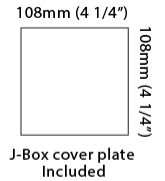

PROJECT	_____
TYPE	_____
SPECIFIER	_____
QUANTITY	_____
DATE	_____

DAU 2 LIGHT LINEAR SURFACE

D93241-

base number _____
Finish _____
Options _____

1. To build a product code in our configurator select the specify button on the base model # product page
2. To build a manual product code on this datasheet choose from the options listed below in blue font and add the suffix to the base model #

GENERAL

Series: Dau _____
Subseries: Dau 2 light Linear _____
Partner: Milan _____
Division: Design _____
Installation: Surface _____
Product Type: Wall Surface _____
Mounting Location: Wall _____
Light Distribution: Direct / Indirect _____

PHYSICAL

Shape: Rectangle _____
Length (mm): 80 _____
Length (in): 3 1/8 _____
Height (mm): 80 _____
Depth (mm): 101 _____
Height (in): 3 1/8 _____
Depth (in): 4 _____
Fixture Finish: [BAL / MWL / BSL](#) _____
Fixture Material: Extruded Aluminum _____

ELECTRICAL

Lamp Type: LED _____
Input Wattage (W): 28 _____
Dimming: Electronic Low Voltage Dimming _____
Input Voltage (V): 120Vac Direct Line _____

LED

Number of LEDs: 4 _____
Color Temperature (°K): 3000 _____
Max. Delivered Lumen (lm): 1330 _____
CRI: >90 CRI _____
Lamp Life (hrs): 50000 _____

OPTICAL

RATINGS AND CERTIFICATIONS

Certified By: Certified for North American Standards _____
IP rating: IP20 _____