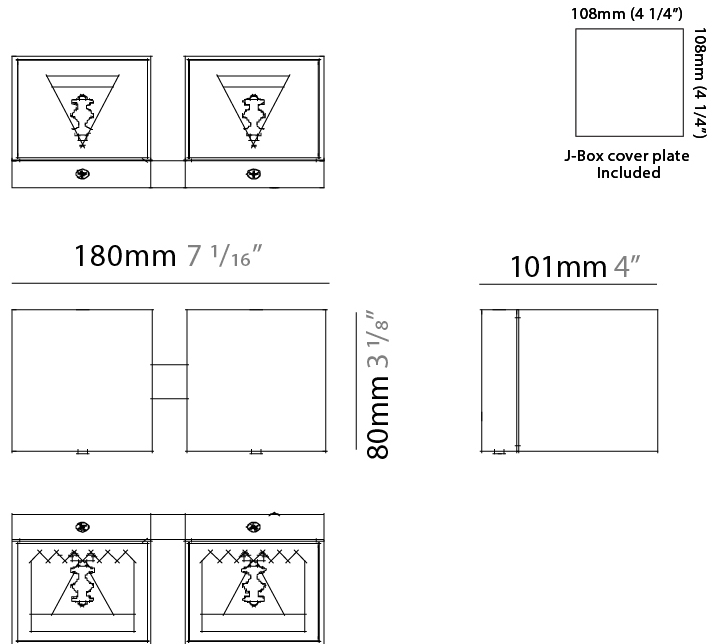

DAU DOUBLE SURFACE

D93095- : D93095-WHI

base number

1. To build a product code in our configurator select the specify button on the base model # product page
2. To build a manual product code on this datasheet choose from the options listed below in blue font and add the suffix to the base model #

GENERAL

Series: Dau _____
Subseries: Dau Double _____
Partner: Milan _____
Division: Design _____
Installation: Surface _____
Product Type: Wall Surface _____
Mounting Location: Wall _____
Light Distribution: Direct / Indirect _____

PHYSICAL

Shape: Rectangle _____
Length (mm): 180 _____
Length (in): 7 1/16 _____
Height (mm): 80 _____
Depth (mm): 101 _____
Height (in): 3 1/8 _____
Depth (in): 4 _____
Extension (mm): 101 _____
Extension (in): 4 _____
Weight (kg): 1.4 _____
Weight (lbs): 2.999 _____
Fixture Material: Extruded Aluminum _____

ELECTRICAL

Number of Lamps: 2 _____
Lamp Type: LED Retrofit _____
Lamp Shape: T4 _____
Bulb Included: Bulb Not Included _____
Total Output Wattage (W): 7 _____
Max. Wattage Per Lamp (W): 3.5 _____
Lamp Base: G9 _____
Input Voltage (V): 120Vac Direct Line _____

LED

OPTICAL

RATINGS AND CERTIFICATIONS

Certified By: CSA Certified to UL and CSA Standards _____
IP rating: IP20 _____