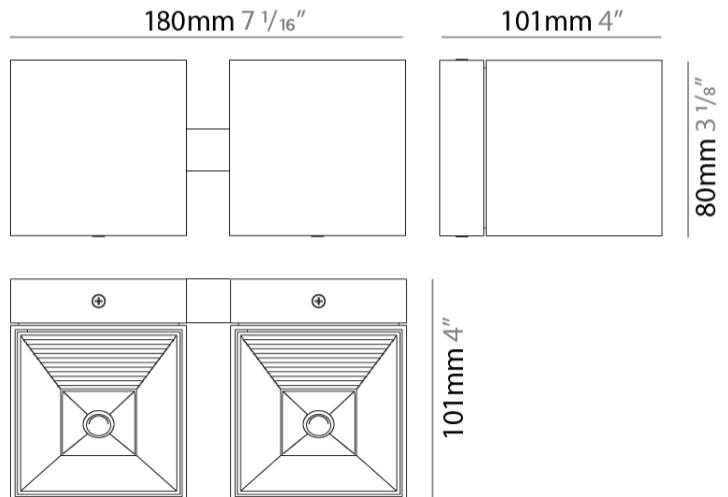

PROJECT	_____
TYPE	_____
SPECIFIER	_____
QUANTITY	_____
DATE	_____

DAU 2 LIGHT LINEAR SURFACE

D93241-

base number _____
Finish _____
Options _____

1. To build a product code in our configurator select the specify button on the base model # product page
2. To build a manual product code on this datasheet choose from the options listed below in blue font and add the suffix to the base model #

GENERAL

Series: Dau _____
Subseries: Dau 2 light Linear _____
Partner: Milan _____
Division: Design _____
Installation: Surface _____
Product Type: Wall Surface _____
Mounting Location: Wall _____
Light Distribution: Direct / Indirect _____

PHYSICAL

Shape: Rectangle _____
Length (mm): 80 _____
Length (in): 3 1/8 _____
Height (mm): 80 _____
Depth (mm): 101 _____
Height (in): 3 1/8 _____
Depth (in): 4 _____
Fixture Finish: [BAL / MWL / BSL](#) _____
Fixture Material: Extruded Aluminum _____

ELECTRICAL

Lamp Type: LED _____
Input Wattage (W): 28 _____
Dimming: Electronic Low Voltage Dimming _____
Input Voltage (V): 120Vac Direct Line _____

LED

Number of LEDs: 4 _____
Color Temperature (°K): 3000 _____
Max. Delivered Lumen (lm): 1330 _____
CRI: >90 CRI _____
Lamp Life (hrs): 50000 _____

OPTICAL

RATINGS AND CERTIFICATIONS

Certified By: Certified for North American Standards _____
IP rating: IP20 _____