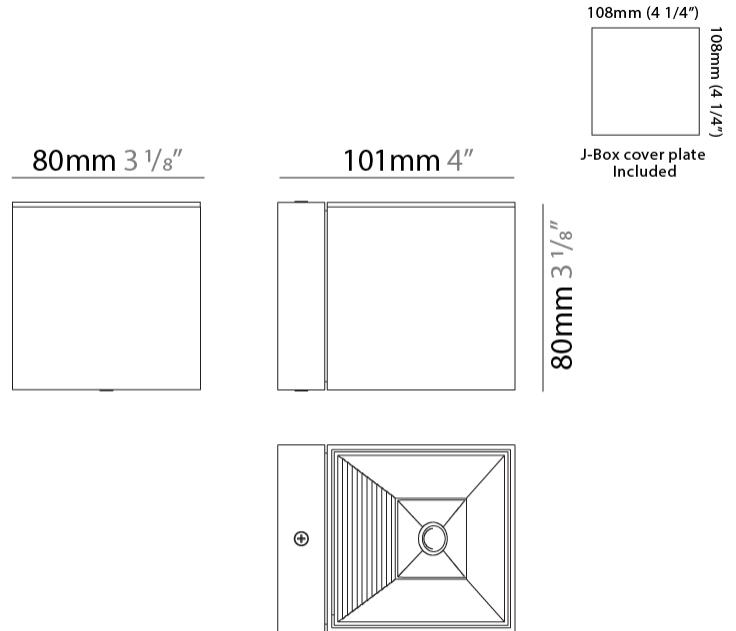

DAU SINGLE SURFACE

D93239-

base number _____
Finish _____
Options _____

1. To build a product code in our configurator select the specify button on the base model # product page
2. To build a manual product code on this datasheet choose from the options listed below in blue font and add the suffix to the base model #

GENERAL

Series: Dau _____
Subseries: Dau Single _____
Partner: Milan _____
Division: Design _____
Installation: Surface _____
Product Type: Downlight _____
Mounting Location: Wall _____
Light Distribution: Direct _____

PHYSICAL

Aperture Sizes - Downlights: 3" _____
Shape: Cube _____
Length (mm): 80 _____
Length (in): 3 1/8" _____
Height (mm): 80 _____
Depth (mm): 101 _____
Height (in): 3 1/8" _____
Depth (in): 4 _____
Extension (mm): 101 _____
Extension (in): 4 _____
Fixture Finish: BAL / MWL / BSL _____
Fixture Material: Extruded Aluminum _____

ELECTRICAL

Lamp Type: LED _____
Input Wattage (W): 7 _____
Dimming: Electronic Low Voltage Dimming _____
Input Voltage (V): 120Vac Direct Line _____

LED

Number of LEDs: 1 _____
Color Temperature (°K): 3000 _____
Max. Delivered Lumen (lm): 665 _____
CRI: >90 CRI _____
Lamp Life (hrs): 50000 _____

OPTICAL

RATINGS AND CERTIFICATIONS

Certified By: Certified for North American Standards _____
IP rating: IP20 _____