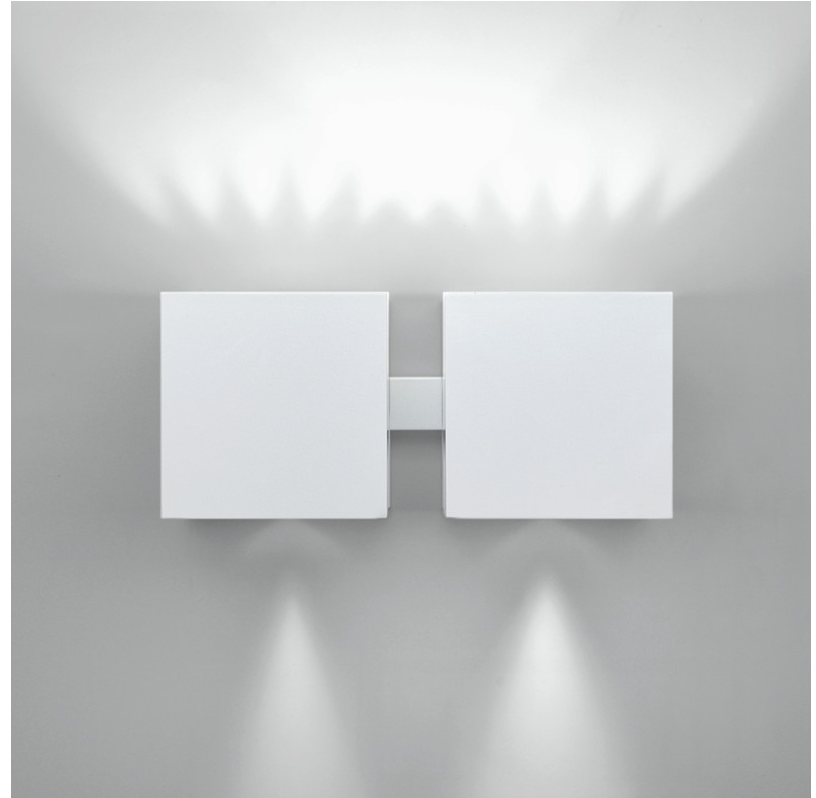

DAU DOUBLE SURFACE

D93095- : D93095-WHI

base number

1. To build a product code in our configurator select the specify button on the base model # product page
2. To build a manual product code on this datasheet choose from the options listed below in blue font and add the suffix to the base model #

GENERAL

Series: Dau _____
Subseries: Dau Double _____
Partner: Milan _____
Division: Design _____
Installation: Surface _____
Product Type: Wall Surface _____
Mounting Location: Wall _____
Light Distribution: Direct / Indirect _____

PHYSICAL

Shape: Rectangle _____
Length (mm): 180 _____
Length (in): 7 1/16 _____
Height (mm): 80 _____
Depth (mm): 101 _____
Height (in): 3 1/8 _____
Depth (in): 4 _____
Extension (mm): 101 _____
Extension (in): 4 _____
Weight (kg): 1.4 _____
Weight (lbs): 2.999 _____
Fixture Material: Extruded Aluminum _____

ELECTRICAL

Number of Lamps: 2 _____
Lamp Type: LED Retrofit _____
Lamp Shape: T4 _____
Bulb Included: Bulb Not Included _____
Total Output Wattage (W): 7 _____
Max. Wattage Per Lamp (W): 3.5 _____
Lamp Base: G9 _____
Input Voltage (V): 120Vac Direct Line _____

LED

OPTICAL

RATINGS AND CERTIFICATIONS

Certified By: CSA Certified to UL and CSA Standards _____
IP rating: IP20 _____