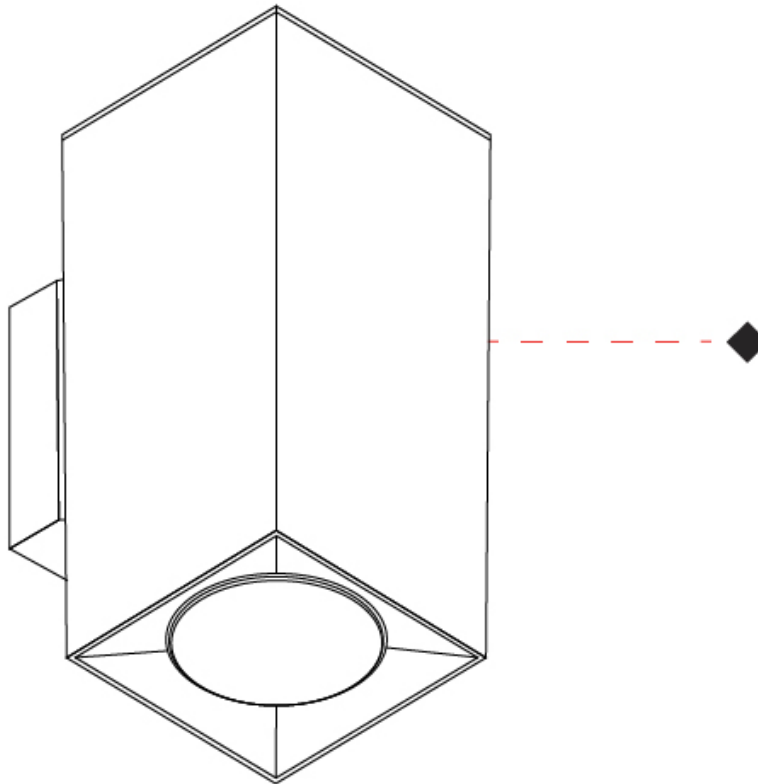

DAU SINGLE SURFACE

D93044- : D93044-BAL

PROJECT

TYPE

SPECIFIER

QUANTITY

DATE