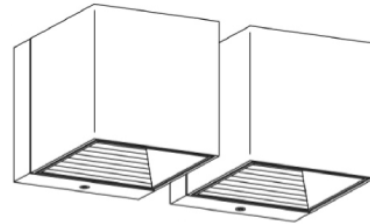

PROJECT	_____
TYPE	_____
SPECIFIER	_____
QUANTITY	_____
DATE	_____

DAU 2 LIGHT LINEAR SURFACE

D93241-

base number _____
Finish _____
Options _____

1. To build a product code in our configurator select the specify button on the base model # product page
2. To build a manual product code on this datasheet choose from the options listed below in blue font and add the suffix to the base model #

GENERAL

Series: Dau _____
Subseries: Dau 2 light Linear _____
Partner: Milan _____
Division: Design _____
Installation: Surface _____
Product Type: Wall Surface _____
Mounting Location: Wall _____
Light Distribution: Direct / Indirect _____

PHYSICAL

Shape: Rectangle _____
Length (mm): 80 _____
Length (in): 3 1/8 _____
Height (mm): 80 _____
Depth (mm): 101 _____
Height (in): 3 1/8 _____
Depth (in): 4 _____
Fixture Finish: [BAL / MWL / BSL](#) _____
Fixture Material: Extruded Aluminum _____

ELECTRICAL

Lamp Type: LED _____
Input Wattage (W): 28 _____
Dimming: Electronic Low Voltage Dimming _____
Input Voltage (V): 120Vac Direct Line _____

LED

Number of LEDs: 4 _____
Color Temperature (°K): 3000 _____
Max. Delivered Lumen (lm): 1330 _____
CRI: >90 CRI _____
Lamp Life (hrs): 50000 _____

OPTICAL

RATINGS AND CERTIFICATIONS

Certified By: Certified for North American Standards _____
IP rating: IP20 _____