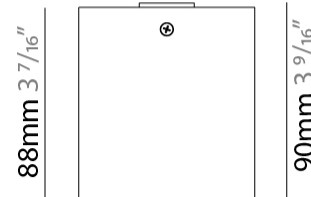

#### PHYSICAL

Aperture Sizes - Downlights: 4" \_\_\_\_\_  
 Shape: Cube \_\_\_\_\_  
 Length (mm): 80 \_\_\_\_\_  
 Length (in): 3 1/8 \_\_\_\_\_  
 Width (mm): 80 \_\_\_\_\_  
 Width (in): 3 1/8 \_\_\_\_\_  
 Height (mm): 87 \_\_\_\_\_  
 Height (in): 3 7/16 \_\_\_\_\_  
 Weight (kg): 0.82 \_\_\_\_\_  
 Weight (lbs): 1.81 \_\_\_\_\_  
 Fixture Finish: [BAL](#) / [MWL](#) / [BSL](#) \_\_\_\_\_  
 Fixture Material: Extruded Aluminum \_\_\_\_\_

#### PHYSICAL

Aperture Sizes - Downlights: 3"  
 Shape: Cube  
 Length (mm): 80  
 Length (in): 3 1/8"  
 Width (mm): 80  
 Width (in): 3 1/8"  
 Height (mm): 91  
 Height (in): 3 9/16"  
 Fixture Finish: BAL / MWL / BSL  
 Fixture Material: Extruded Aluminum

#### RATINGS AND CERTIFICATIONS

Certified By: Certified for North American Standards  
 IP rating: IP20

80mm 3 1/8"

80mm 3 1/8"

#### PHYSICAL

Shape: Cube  
Length (mm): 80  
Length (in): 3 1/8  
Width (mm): 80  
Width (in): 3 1/8  
Height (mm): 86  
Height (in): 3 3/8  
Max. Overall Height (mm): 164  
Max. Overall Height (in): 6 1/2  
Fixture Finish: BAL / MWL / BSL  
Fixture Material: Extruded Aluminum