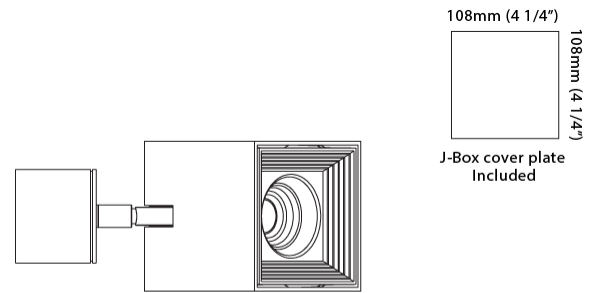

PROJECT	_____
TYPE	_____
SPECIFIER	_____
QUANTITY	_____
DATE	_____

DAU SINGLE ADJUSTABLE SURFACE

D92188R9-

base number Finish
Options

1. To build a product code in our configurator select the specify button on the base model # product page
2. To build a manual product code on this datasheet choose from the options listed below in blue font and add the suffix to the base model #

GENERAL

Series: Dau
Subseries: Dau Single Adjustable
Partner: Milan
Division: Design
Installation: Surface
Product Type: Spots
Light Distribution: Adjustable

PHYSICAL

Shape: Cube
Length (mm): 80
Length (in): 3 1/8
Width (mm): 80
Width (in): 3 1/8
Height (mm): 86
Height (in): 3 3/8
Max. Overall Height (mm): 164
Max. Overall Height (in): 6 1/2
Fixture Finish: BAL / MWL / BSL
Fixture Material: Extruded Aluminum

ELECTRICAL

Lamp Type: LED
Input Wattage (W): 10
Total Output Wattage (W): 9.3
Dimming: Tri-Mode (Non-Dimming and Phase Dimming (120Vac only) and 0-10V Dimming)
Driver Included: No
Driver Location: Remote
Driver Type: Constant Current - 120 / 277Vac
Driver Class: Class 2
Input Voltage (V): 120 - 277
Constant Current (MA): 350

LED

Number of LEDs: 1
Color Temperature (°K): 3000
Max. Delivered Lumen (lm): 956
CRI: >90 CRI
Lamp Life (hrs): 50000

OPTICAL

Optic°: 50
Adjustability: Rotational 300°; Tilt 90°

RATINGS AND CERTIFICATIONS

Certified By: Certified for North American Standards
IP rating: IP20