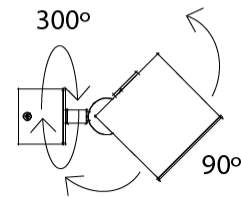

PROJECT	_____
TYPE	_____
SPECIFIER	_____
QUANTITY	_____
DATE	_____

DAU SINGLE SURFACE

D92019-

base number   Finish
Options

1. To build a product code in our configurator select the specify button on the base model # product page
2. To build a manual product code on this datasheet choose from the options listed below in blue font and add the suffix to the base model #

GENERAL

Series: Dau _____
Subseries: Dau Single _____
Brand: Milan _____
Division: Design _____
Mounting Type: Surface _____
Subcategory: Spots _____

PHYSICAL

Shape: Cube _____
Length (mm): 80 _____
Length (in): 3 1/8 _____
Width (mm): 83 _____
Width (in): 3 1/4 _____
Height (mm): 80 _____
Height (in): 3 1/8 _____
Max. Overall Height (mm): 160 _____
Max. Overall Height (in): 6 5/16 _____
Light Distribution: Adjustable / Direct _____
Weight (kg): 0.82 _____
Weight (lbs): 1.81 _____
Fixture Finish: [BAL](#) / [MWL](#) / [BSL](#) _____
Fixture Material: Extruded Aluminum _____

ELECTRICAL

Number of Lamps: 1 _____
Lamp Type: LED Retrofit _____
Lamp Shape: MR16 _____
Bulb Included: Bulb Not Included _____
Max. Wattage Per Lamp (W): 4 _____
Lamp Base: GU10 _____
Input Voltage (V): 120 _____

LED

OPTICAL

RATINGS AND CERTIFICATIONS

Certified By: Certified for North American Standards _____
IP rating: IP20 _____