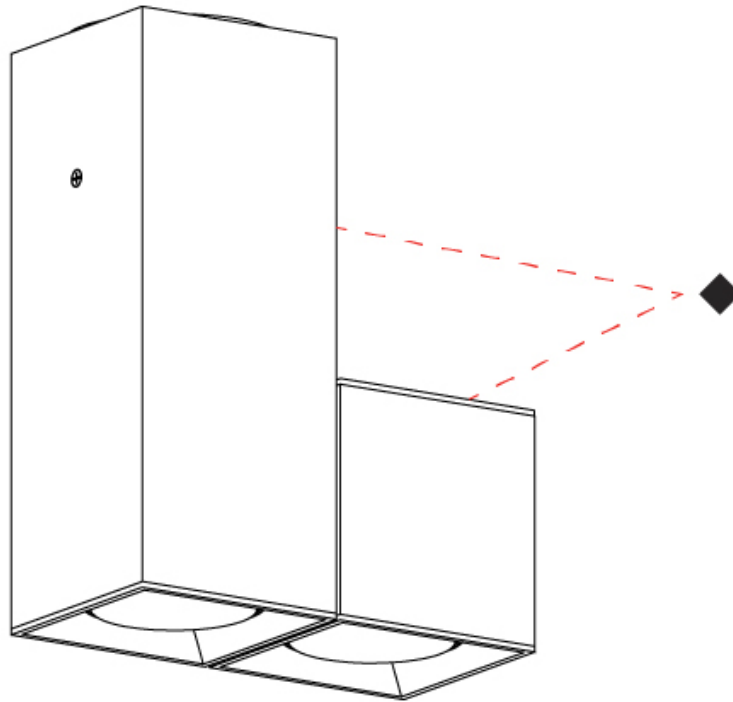

LED

OPTICAL

Adjustability: Rotational; Tilt 300° _____

RATINGS AND CERTIFICATIONS

Certified By: Certified for North American Standards _____
 IP rating: IP20 _____

DAU 2 LIGHT LINEAR SURFACE

D92029-

PROJECT	_____
TYPE	_____
SPECIFIER	_____
QUANTITY	_____
DATE	_____