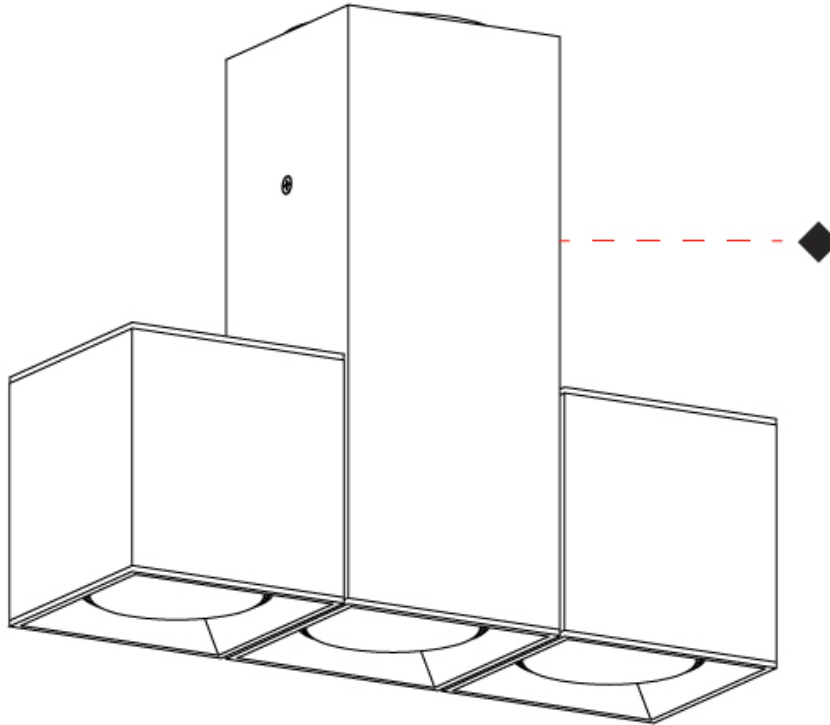

GENERAL

Series: Dau
Subseries: Dau Single
Partner: Milan
Division: Design
Installation: Surface
Product Type: Spots
Mounting Location: Ceiling
Light Distribution: Adjustable / Direct

PHYSICAL

Shape: Cube
Length (mm): 80
Length (in): 3 1/8
Width (mm): 83
Width (in): 3 1/4
Height (mm): 80
Height (in): 3 1/8
Max. Overall Height (mm): 160
Max. Overall Height (in): 6 5/16
Weight (kg): 0.82
Weight (lbs): 1.81
[Fixture Finish: BAL / MWL / BSL](#)
Fixture Material: Extruded Aluminum

LED

OPTICAL

Adjustability: Rotational; Tilt 300° _____

RATINGS AND CERTIFICATIONS

Certified By: Certified for North American Standards _____
 IP rating: IP20 _____

DAU 3 LIGHT LINEAR SURFACE

D92030-

PROJECT	_____
TYPE	_____
SPECIFIER	_____
QUANTITY	_____
DATE	_____

GENERAL

Series: Dau
 Subseries: Dau Single
 Partner: Milan
 Division: Design
 Installation: Surface
 Product Type: Downlight
 Mounting Location: Ceiling
 Light Distribution: Direct

PHYSICAL

Aperture Sizes - Downlights: 3"
 Shape: Cube
 Length (mm): 80
 Length (in): 3 1/8
 Width (mm): 80
 Width (in): 3 1/8
 Height (mm): 91
 Height (in): 3 9/16
 Fixture Finish: BAL / MWL / BSL
 Fixture Material: Extruded Aluminum