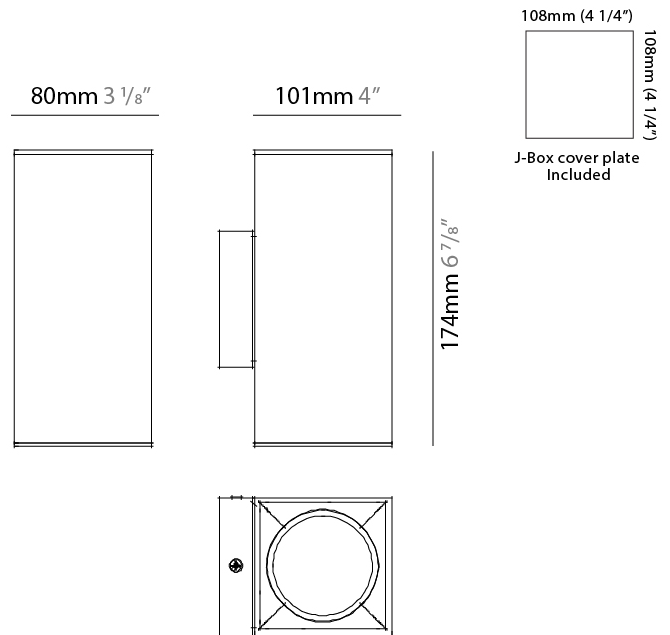

DAU SINGLE SURFACE

D93044- : D93044-BAL

base number

1. To build a product code in our configurator select the specify button on the base model # product page
2. To build a manual product code on this datasheet choose from the options listed below in blue font and add the suffix to the base model #

GENERAL

Series: Dau _____
Subseries: Dau Single _____
Partner: Milan _____
Division: Design _____
Installation: Surface _____
Product Type: Wall Surface _____
Mounting Location: Wall _____
Light Distribution: Direct / Indirect _____

PHYSICAL

Shape: Rectangle _____
Length (mm): 80 _____
Length (in): 3 1/8 _____
Height (mm): 174 _____
Depth (mm): 101 _____
Height (in): 6 7/8 _____
Depth (in): 4 _____
Extension (mm): 101 _____
Extension (in): 4 _____
Weight (kg): 1.23 _____
Weight (lbs): 2.71 _____
Fixture Material: Extruded Aluminum _____

ELECTRICAL

Number of Lamps: 2 _____
Lamp Type: LED Retrofit _____
Lamp Shape: MR16 _____
Bulb Included: Bulb Not Included _____
Total Output Wattage (W): 10 _____
Max. Wattage Per Lamp (W): 5 _____
Lamp Base: GU10 _____
Input Voltage (V): 120Vac Direct Line _____

LED

OPTICAL

RATINGS AND CERTIFICATIONS

Certified By: CSA Certified to UL and CSA Standards _____
IP rating: IP20 _____