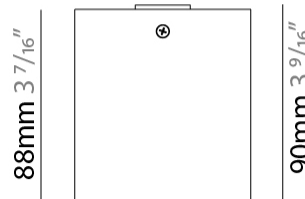

DAU SINGLE SURFACE

D92126R9-

base number Finish
Options

PROJECT
TYPE
SPECIFIER
QUANTITY
DATE

1. To build a product code in our configurator select the specify button on the base model # product page
2. To build a manual product code on this datasheet choose from the options listed below in blue font and add the suffix to the base model #

GENERAL

Series: Dau
Subseries: Dau Single
Partner: Milan
Division: Design
Installation: Surface
Product Type: Downlight
Mounting Location: Ceiling
Light Distribution: Direct

PHYSICAL

Aperture Sizes - Downlights: 3"
Shape: Cube
Length (mm): 80
Length (in): 3 1/8
Width (mm): 80
Width (in): 3 1/8
Height (mm): 91
Height (in): 3 9/16
Fixture Finish: BAL / MWL / BSL
Fixture Material: Extruded Aluminum

ELECTRICAL

Lamp Type: LED
Input Wattage (W): 10
Total Output Wattage (W): 9.3
Dimming: Tri-Mode (Non-Dimming and Phase Dimming (120Vac only) and 0-10V Dimming)
Driver Included: No
Driver Location: Remote
Driver Type: Constant Current
Input Voltage (V): 120 - 277
Constant Current (MA): 350

LED

Number of LEDs: 1
Color Temperature (°K): 3000
Max. Delivered Lumen (lm): 956
CRI: >90 CRI
Lamp Life (hrs): 50000

OPTICAL

RATINGS AND CERTIFICATIONS

Certified By: Certified for North American Standards
IP rating: IP20

80mm 3 1/8"

80mm 3 1/8"