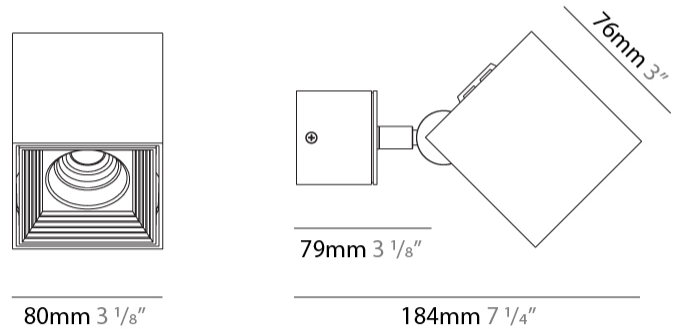

PROJECT	_____
TYPE	_____
SPECIFIER	_____
QUANTITY	_____
DATE	_____

DAU SINGLE ADJUSTABLE SURFACE

D92188R9-

base number Finish
Options

1. To build a product code in our configurator select the specify button on the base model # product page
2. To build a manual product code on this datasheet choose from the options listed below in blue font and add the suffix to the base model #

GENERAL

Series: Dau
Subseries: Dau Single Adjustable
Partner: Milan
Division: Design
Installation: Surface
Product Type: Spots
Light Distribution: Adjustable

PHYSICAL

Shape: Cube
Length (mm): 80
Length (in): 3 1/8
Width (mm): 80
Width (in): 3 1/8
Height (mm): 86
Height (in): 3 3/8
Max. Overall Height (mm): 164
Max. Overall Height (in): 6 1/2
Fixture Finish: BAL / MWL / BSL
Fixture Material: Extruded Aluminum

ELECTRICAL

Lamp Type: LED
Input Wattage (W): 10
Total Output Wattage (W): 9.3
Dimming: Tri-Mode (Non-Dimming and Phase Dimming (120Vac only) and 0-10V Dimming)
Driver Included: No
Driver Location: Remote
Driver Type: Constant Current - 120 / 277Vac
Driver Class: Class 2
Input Voltage (V): 120 - 277
Constant Current (MA): 350

LED

Number of LEDs: 1
Color Temperature (°K): 3000
Max. Delivered Lumen (lm): 956
CRI: >90 CRI
Lamp Life (hrs): 50000

OPTICAL

Optic°: 50
Adjustability: Rotational 300°; Tilt 90°

RATINGS AND CERTIFICATIONS

Certified By: Certified for North American Standards
IP rating: IP20