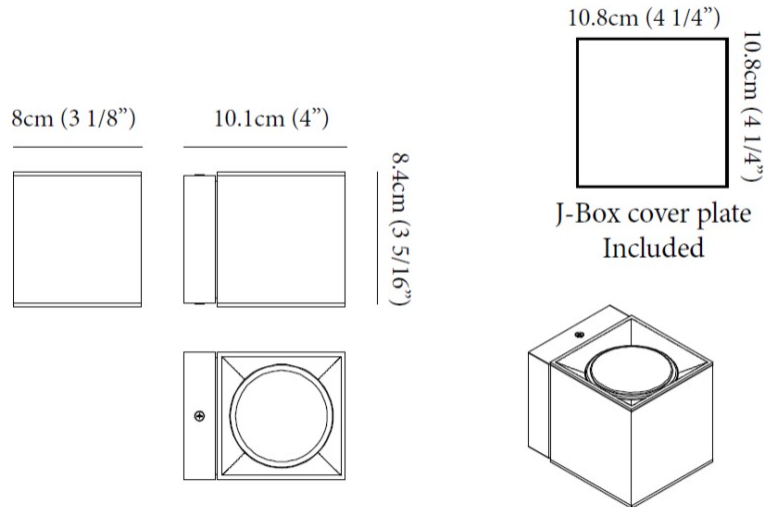

DAU SINGLE COVERED SURFACE

D93081-

base number _____
Finish _____
Options _____

1. To build a product code in our configurator select the specify button on the base model # product page
2. To build a manual product code on this datasheet choose from the options listed below in blue font and add the suffix to the base model #

GENERAL

Series: Dau _____
Subseries: Dau Single Covered _____
Partner: Milan _____
Division: Design _____
Installation: Surface _____
Product Type: Downlight _____
Mounting Location: Wall _____
Light Distribution: Direct _____

PHYSICAL

Aperture Sizes - Downlights: 3" _____
Shape: Cube _____
Length (mm): 80 _____
Length (in): 3 1/8 _____
Height (mm): 84 _____
Depth (mm): 101 _____
Height (in): 3 2/5 _____
Depth (in): 4 _____
Extension (mm): 101 _____
Extension (in): 4 _____
Weight (kg): 0.82 _____
Weight (lbs): 1.81 _____
Fixture Finish: BAL / MWL / BSL _____
Fixture Material: Extruded Aluminum _____

ELECTRICAL

Number of Lamps: 1 _____
Lamp Type: LED Retrofit _____
Lamp Shape: MR16 _____
Bulb Included: Bulb Not Included _____
Max. Wattage Per Lamp (W): 4 _____
Lamp Base: GU10 _____
Input Voltage (V): 120Vac Direct Line _____

LED

OPTICAL

RATINGS AND CERTIFICATIONS

Certified By: Certified for North American Standards _____
IP rating: IP20 _____