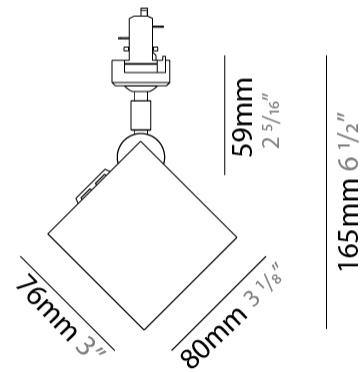

PROJECT	_____
TYPE	_____
SPECIFIER	_____
QUANTITY	_____
DATE	_____

DAU SINGLE TRACK

D96048R9-

base number Finish
Options

1. To build a product code in our configurator select the specify button on the base model # product page
2. To build a manual product code on this datasheet choose from the options listed below in blue font and add the suffix to the base model #

GENERAL

Series: Dau
Subseries: Dau Single
Partner: Milan
Division: Design
Installation: Track
Product Type: Track System Line Voltage
Mounting Location: Ceiling
Light Distribution: Adjustable / Direct

PHYSICAL

Shape: Cube
Width (mm): 80
Width (in): 3 1/8"
Height (mm): 165
Height (in): 6 1/2"
Fixture Finish: BAL / MWL / BSL
Fixture Material: Extruded Aluminum

ELECTRICAL

Number of Lamps: 1
Lamp Type: LED
Total Output Wattage (W): 9.3
Dimming: Phase Dimming (120Vac Only)
Input Voltage (V): 120

LED

Number of LEDs: 1
Color Temperature (°K): 3000
Max. Delivered Lumen (lm): 956
CRI: >90 CRI
Lamp Life (hrs): 50000

OPTICAL

RATINGS AND CERTIFICATIONS

Certified By: Certified for North American Standards
IP rating: IP20

80mm 3 1/8"