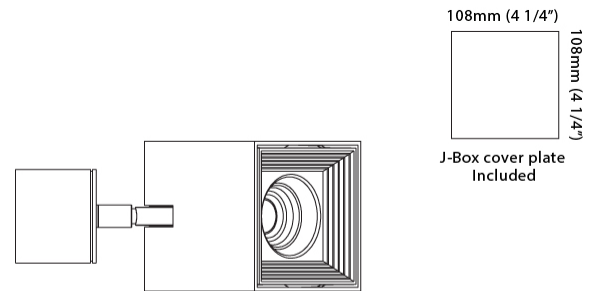

PROJECT	_____
TYPE	_____
SPECIFIER	_____
QUANTITY	_____
DATE	_____

DAU SINGLE ADJUSTABLE SURFACE

D92188R9-

base number Finish
Options

1. To build a product code in our configurator select the specify button on the base model # product page
2. To build a manual product code on this datasheet choose from the options listed below in blue font and add the suffix to the base model #

GENERAL

Series: Dau
Subseries: Dau Single Adjustable
Partner: Milan
Division: Design
Installation: Surface
Product Type: Spots
Light Distribution: Adjustable

PHYSICAL

Shape: Cube
Length (mm): 80
Length (in): 3 1/8
Width (mm): 80
Width (in): 3 1/8
Height (mm): 86
Height (in): 3 3/8
Max. Overall Height (mm): 164
Max. Overall Height (in): 6 1/2
Fixture Finish: BAL / MWL / BSL
Fixture Material: Extruded Aluminum

ELECTRICAL

Lamp Type: LED
Input Wattage (W): 10
Total Output Wattage (W): 9.3
Dimming: Tri-Mode (Non-Dimming and Phase Dimming (120Vac only) and 0-10V Dimming)
Driver Included: No
Driver Location: Remote
Driver Type: Constant Current - 120 / 277Vac
Driver Class: Class 2
Input Voltage (V): 120 - 277
Constant Current (MA): 350

LED

Number of LEDs: 1
Color Temperature (°K): 3000
Max. Delivered Lumen (lm): 956
CRI: >90 CRI
Lamp Life (hrs): 50000

OPTICAL

Optic°: 50
Adjustability: Rotational 300°; Tilt 90°

RATINGS AND CERTIFICATIONS

Certified By: Certified for North American Standards
IP rating: IP20