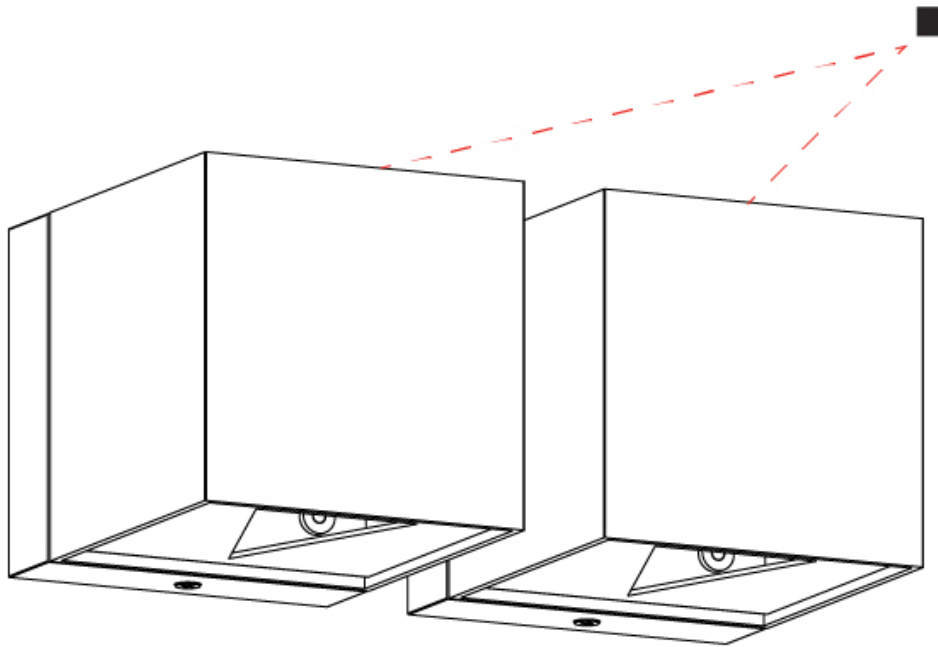

DAU DOUBLE SURFACE

D93095- : D93095-WHI

PROJECT	_____
TYPE	_____
SPECIFIER	_____
QUANTITY	_____
DATE	_____