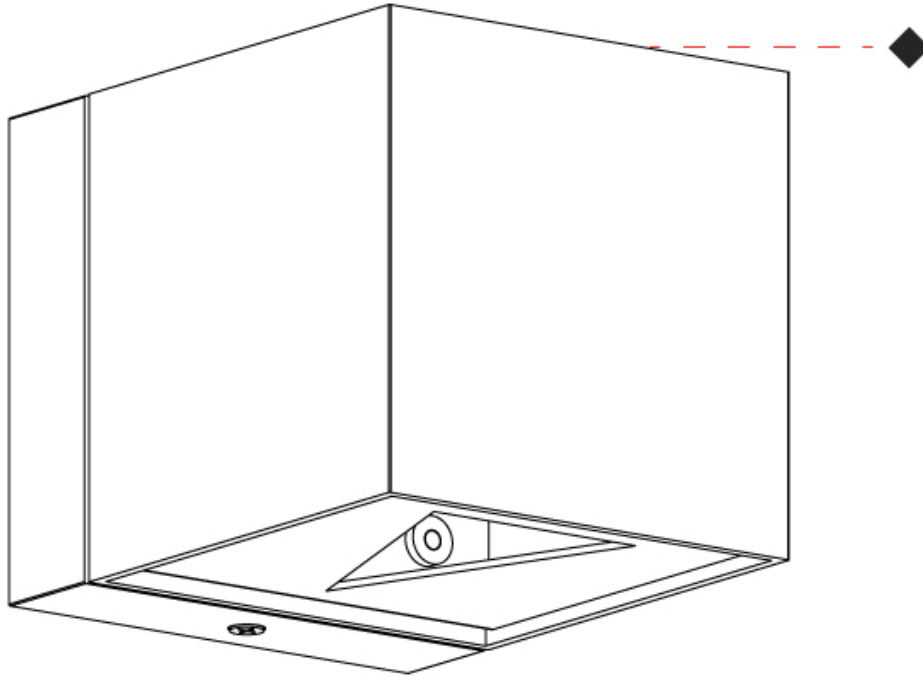

DAU SINGLE SURFACE

D93041- : D93041-BAL

PROJECT _____

TYPE _____

SPECIFIER _____

QUANTITY _____

DATE _____

D