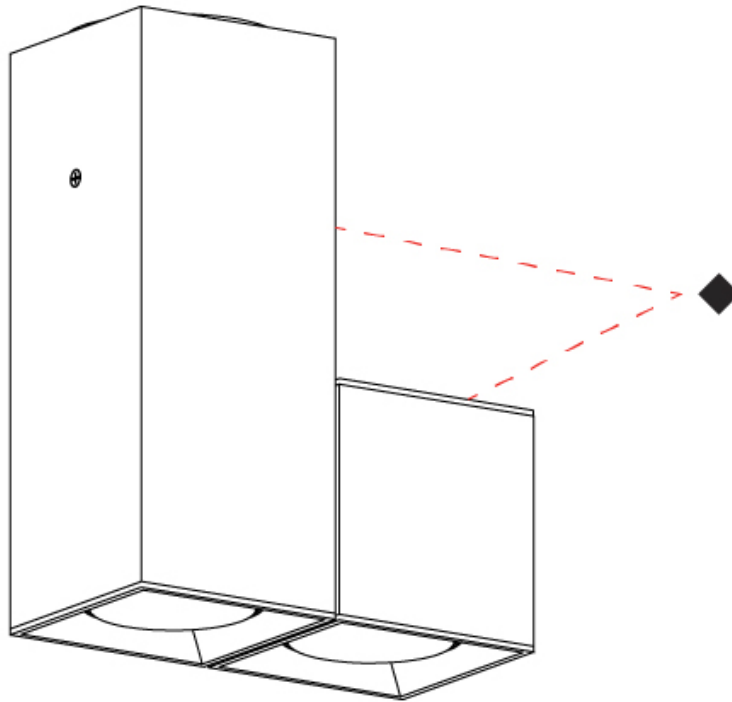

DAU 2 LIGHT LINEAR SURFACE

D92029-

PROJECT

TYPE

SPECIFIER

QUANTITY

DATE