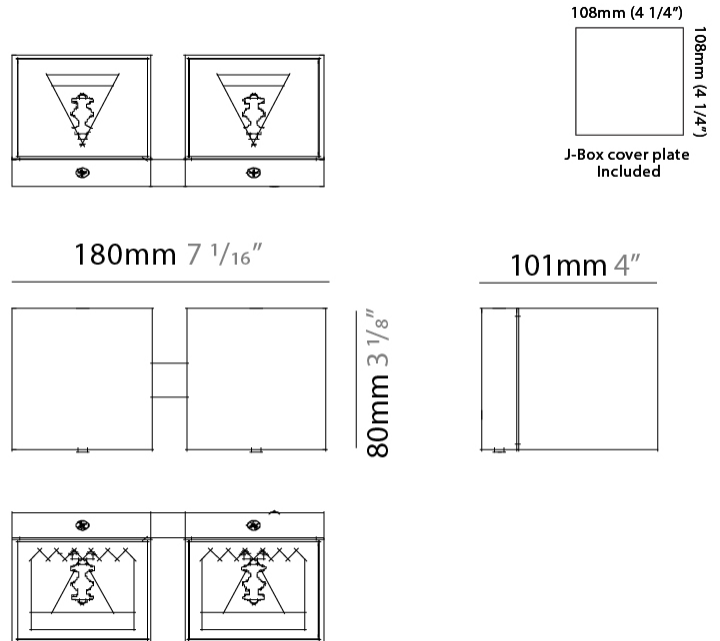

DAU DOUBLE SURFACE

D93095-

base number   Finish
Options

PROJECT	_____
TYPE	_____
SPECIFIER	_____
QUANTITY	_____
DATE	_____

1. To build a product code in our configurator select the specify button on the base model # product page
2. To build a manual product code on this datasheet choose from the options listed below in blue font and add the suffix to the base model #

GENERAL

Series: Dau
Subseries: Dau Double
Partner: Milan
Division: Design
Installation: Surface
Product Type: Wall Surface
Mounting Location: Wall
Light Distribution: Direct / Indirect

PHYSICAL

Shape: Rectangle
Length (mm): 180
Length (in): 7 1/16
Height (mm): 80
Depth (mm): 101
Height (in): 3 1/8
Depth (in): 4
Extension (mm): 101
Extension (in): 4
Fixture Finish: [BAL](#) / [MWL](#) / [BSL](#)
Fixture Material: Extruded Aluminum

ELECTRICAL

Number of Lamps: 2
Lamp Type: LED Retrofit
Lamp Shape: T4
Bulb Included: Bulb Not Included
Max. Wattage Per Lamp (W): 3.5
Lamp Base: G9
Input Voltage (V): 120Vac Direct Line

LED

OPTICAL

RATINGS AND CERTIFICATIONS

Certified By: Certified for North American Standards
IP rating: IP20