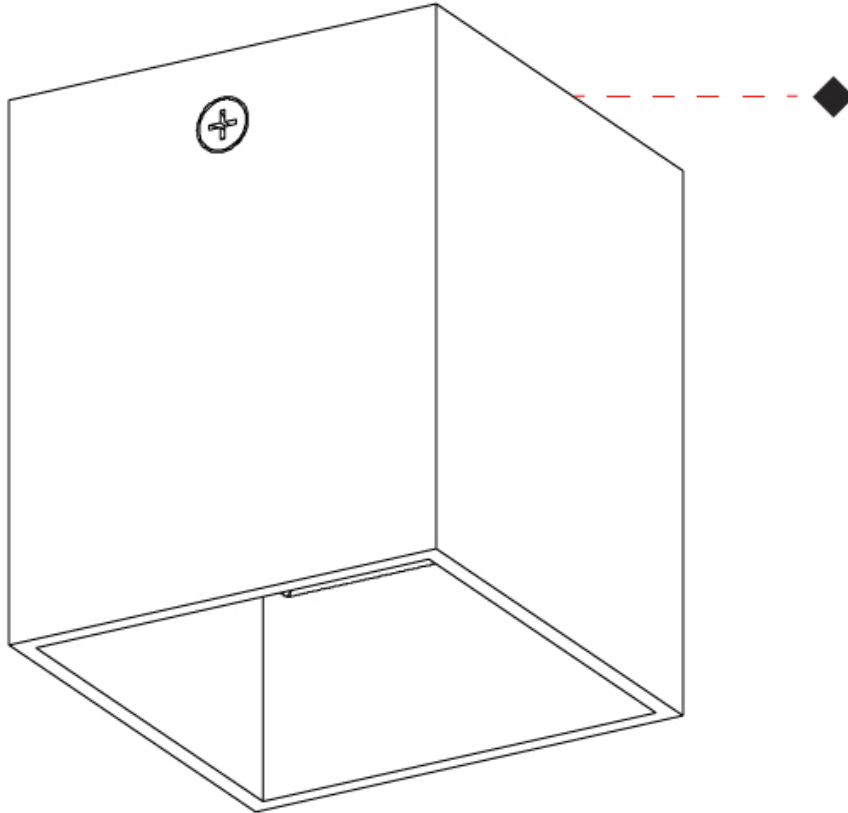

DAU SINGLE SURFACE

D92130R9- : D92130R9-BAL

PROJECT _____

TYPE _____

SPECIFIER _____

QUANTITY _____

DATE _____

D