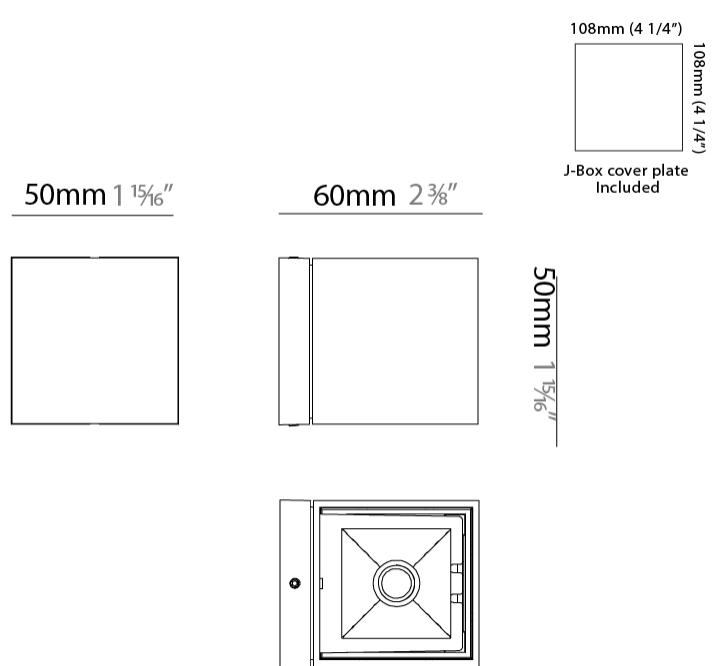

PROJECT _____
TYPE _____
SPECIFIER _____
QUANTITY _____
DATE _____

DAU MINI SINGLE SURFACE

D93130R9-

base number _____
Finish Options _____

1. To build a product code in our configurator select the specify button on the base model # product page
2. To build a manual product code on this datasheet choose from the options listed below in blue font and add the suffix to the base model #

GENERAL

Series: Dau _____
Subseries: Dau Mini Single _____
Brand: Milan _____
Division: Design _____
Mounting Type: Surface _____
Mounting Location: Wall _____
Subcategory: Up/Down Light _____

PHYSICAL

Shape: Cube _____
Length (mm): 50 _____
Length (in): 1 ¹⁵/₁₆ _____
Height (mm): 50 _____
Height (in): 1 ¹⁵/₁₆ _____
Extension (mm): 60 _____
Extension (in): 2 ³/₈ _____
Light Distribution: Direct / Indirect _____
Fixture Finish: CHR / MBL / MWL _____
Fixture Material: Extruded Aluminum _____

ELECTRICAL

Lamp Type: LED _____
Total Output Wattage (W): 10 _____
Dimming: Electronic Low Voltage Dimming _____
Input Voltage (V): 120Vac Direct Line _____

LED

Number of LEDs: 2 _____
Color Temperature (°K): 3000 _____
Max. Delivered Lumen (lm): 1000 _____
CRI: >90 CRI _____

OPTICAL

RATINGS AND CERTIFICATIONS

Certified By: Certified for North American Standards _____
IP rating: IP20 _____