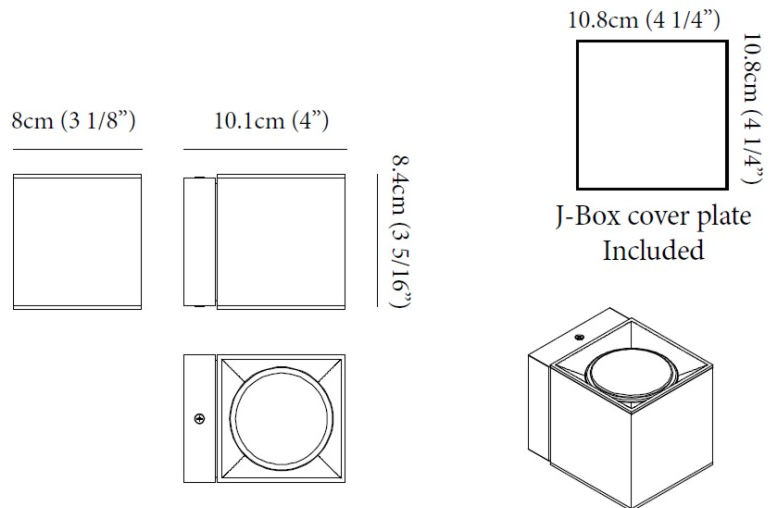

PROJECT	_____
TYPE	_____
SPECIFIER	_____
QUANTITY	_____
DATE	_____

DAU SINGLE COVERED SURFACE

D93081- : D93081-WHI

base number

1. To build a product code in our configurator select the specify button on the base model # product page
2. To build a manual product code on this datasheet choose from the options listed below in blue font and add the suffix to the base model #

GENERAL

Series: Dau _____
Subseries: Dau Single Covered _____
Partner: Milan _____
Division: Design _____
Installation: Surface _____
Product Type: Wall Surface _____
Mounting Location: Wall _____
Light Distribution: Direct _____

PHYSICAL

Shape: Cube _____
Length (mm): 80 _____
Length (in): 3 1/8 _____
Height (mm): 84 _____
Depth (mm): 101 _____
Height (in): 3 3/16 _____
Depth (in): 4 _____
Extension (mm): 101 _____
Extension (in): 4 _____
Weight (kg): 0.82 _____
Weight (lbs): 1.81 _____
Fixture Material: Extruded Aluminum _____

ELECTRICAL

Number of Lamps: 1 _____
Lamp Type: LED Retrofit _____
Lamp Shape: MR16 _____
Bulb Included: Bulb Not Included _____
Total Output Wattage (W): 4 _____
Max. Wattage Per Lamp (W): 4 _____
Lamp Base: GU10 _____
Input Voltage (V): 120Vac Direct Line _____

LED

OPTICAL

RATINGS AND CERTIFICATIONS

Certified By: CSA Certified to UL and CSA Standards _____
IP rating: IP20 _____