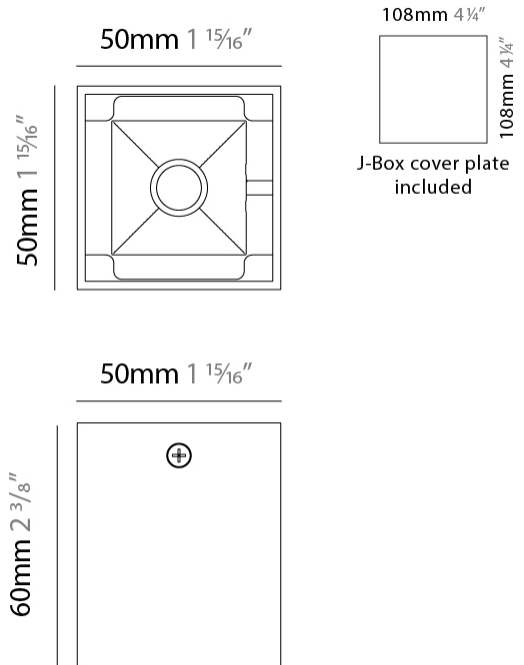

DAU SINGLE SURFACE

D92130R9-

base number Finish
Options

PROJECT
TYPE
SPECIFIER
QUANTITY
DATE

1. To build a product code in our configurator select the specify button on the base model # product page
2. To build a manual product code on this datasheet choose from the options listed below in blue font and add the suffix to the base model #

GENERAL

Series: Dau
Subseries: Dau Single
Brand: Milan
Division: Design
Mounting Type: Surface
Mounting Location: Ceiling
Subcategory: Downlight

PHYSICAL

Shape: Cube
Length (mm): 50
Length (in): 2
Width (mm): 50
Width (in): 2
Height (mm): 60
Height (in): 2 3/8
Light Distribution: Direct
[Fixture Finish: BAL / MWL / BSL](#)
Fixture Material: Extruded Aluminum

ELECTRICAL

Lamp Type: LED
Input Wattage (W): 5
Dimming: Electronic Low Voltage Dimming
Input Voltage (V): 120Vac Direct Line

LED

Number of LEDs: 1
Color Temperature (°K): 3000
Max. Delivered Lumen (lm): 500
CRI: >90 CRI
Lamp Life (hrs): 50000

OPTICAL

RATINGS AND CERTIFICATIONS

Certified By: Certified for North American Standards
IP rating: IP20