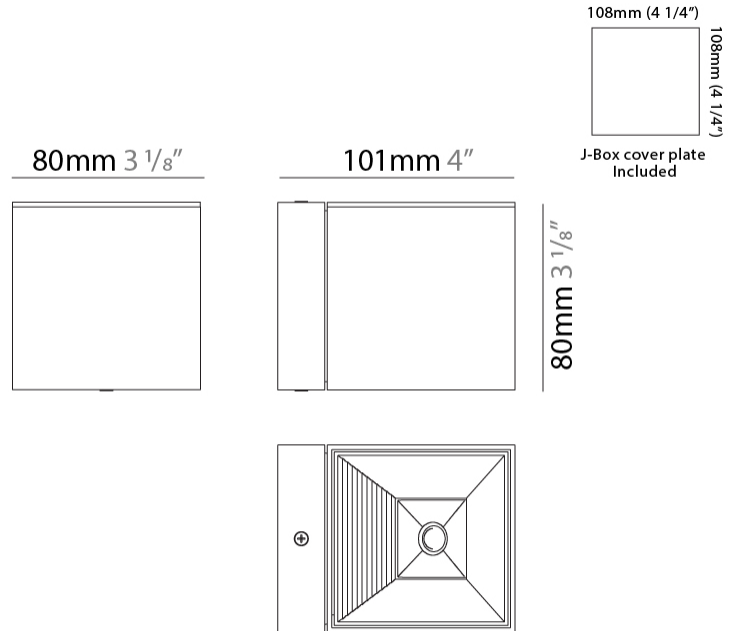

DAU SINGLE SURFACE

D93239-

base number   Finish
Options

PROJECT	_____
TYPE	_____
SPECIFIER	_____
QUANTITY	_____
DATE	_____

1. To build a product code in our configurator select the specify button on the base model # product page
2. To build a manual product code on this datasheet choose from the options listed below in blue font and add the suffix to the base model #

GENERAL

Series: Dau _____
Subseries: Dau Single _____
Partner: Milan _____
Division: Design _____
Installation: Surface _____
Product Type: Downlight _____
Mounting Location: Wall _____
Light Distribution: Direct _____

PHYSICAL

Aperture Sizes - Downlights: 3" _____
Shape: Cube _____
Length (mm): 80 _____
Length (in): 3 1/8" _____
Height (mm): 80 _____
Depth (mm): 101 _____
Height (in): 3 1/8" _____
Depth (in): 4 _____
Extension (mm): 101 _____
Extension (in): 4 _____
Fixture Finish: [BAL](#) / [MWL](#) / [BSL](#) _____
Fixture Material: Extruded Aluminum _____

ELECTRICAL

Lamp Type: LED _____
Input Wattage (W): 7 _____
Dimming: Electronic Low Voltage Dimming _____
Input Voltage (V): 120Vac Direct Line _____

LED

Number of LEDs: 1 _____
Color Temperature (°K): 3000 _____
Max. Delivered Lumen (lm): 665 _____
CRI: >90 CRI _____
Lamp Life (hrs): 50000 _____

OPTICAL

RATINGS AND CERTIFICATIONS

Certified By: Certified for North American Standards _____
IP rating: IP20 _____