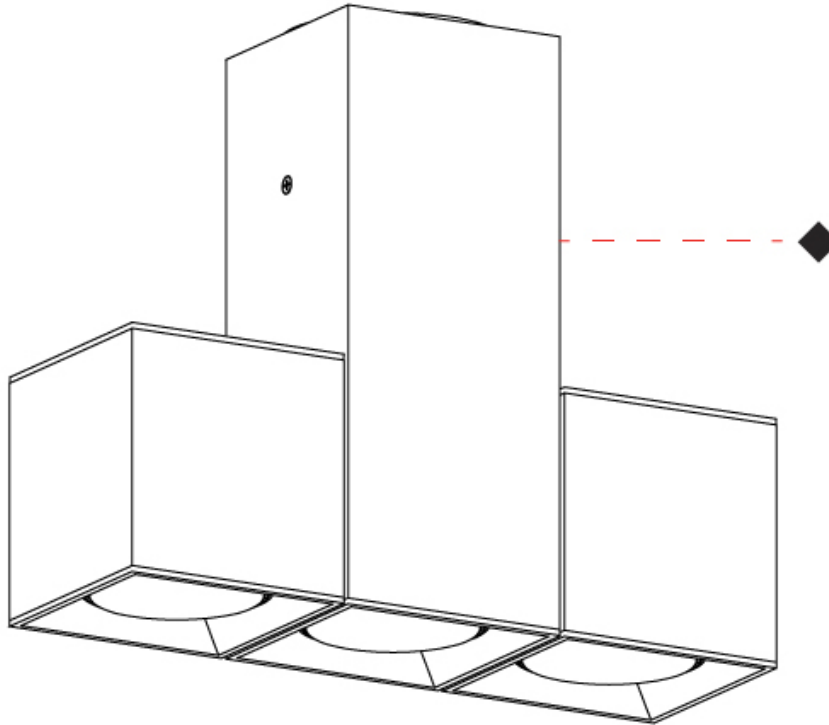

DAU 3 LIGHT LINEAR SURFACE

D92030-

PROJECT	_____
TYPE	_____
SPECIFIER	_____
QUANTITY	_____
DATE	_____