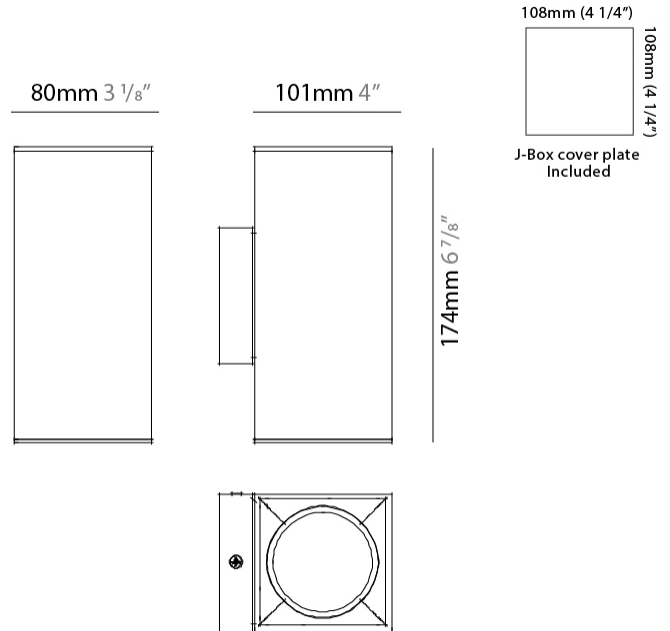

DAU SINGLE SURFACE

D93044-

base number   Finish
Options

PROJECT	_____
TYPE	_____
SPECIFIER	_____
QUANTITY	_____
DATE	_____

1. To build a product code in our configurator select the specify button on the base model # product page
2. To build a manual product code on this datasheet choose from the options listed below in blue font and add the suffix to the base model #

GENERAL

Series: Dau _____
Subseries: Dau Single _____
Partner: Milan _____
Division: Design _____
Installation: Surface _____
Product Type: Wall Surface _____
Mounting Location: Wall _____
Light Distribution: Direct / Indirect _____

PHYSICAL

Shape: Rectangle _____
Length (mm): 80 _____
Length (in): 3 1/8 _____
Height (mm): 174 _____
Depth (mm): 101 _____
Height (in): 6 7/8 _____
Depth (in): 4 _____
Extension (mm): 101 _____
Extension (in): 4 _____
Weight (kg): 1.23 _____
Weight (lbs): 2.71 _____
Fixture Finish: [BAL](#) / [MWL](#) / [BSL](#) _____
Fixture Material: Extruded Aluminum _____

ELECTRICAL

Number of Lamps: 2 _____
Lamp Type: LED Retrofit _____
Lamp Shape: MR16 _____
Bulb Included: Bulb Not Included _____
Max. Wattage Per Lamp (W): 5 _____
Lamp Base: GU10 _____
Input Voltage (V): 120Vac Direct Line _____

LED

OPTICAL

RATINGS AND CERTIFICATIONS

Certified By: Certified for North American Standards _____
IP rating: IP20 _____