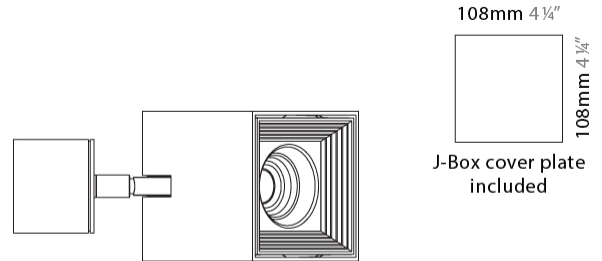

PROJECT	_____
TYPE	_____
SPECIFIER	_____
QUANTITY	_____
DATE	_____

DAU SINGLE ADJUSTABLE SURFACE

D92188R9-

base number Finish
Options

1. To build a product code in our configurator select the specify button on the base model # product page
2. To build a manual product code on this datasheet choose from the options listed below in blue font and add the suffix to the base model #

GENERAL

Series: Dau
Subseries: Dau Single Adjustable
Brand: Milan
Division: Design
Mounting Type: Surface
Subcategory: Spots

PHYSICAL

Shape: Cube
Length (mm): 80
Length (in): 3 1/8
Width (mm): 80
Width (in): 3 1/8
Height (mm): 86
Height (in): 3 3/8
Max. Overall Height (mm): 164
Max. Overall Height (in): 6 7/16
Light Distribution: Adjustable / Direct
Fixture Finish: BAL / MWL / BSL
Fixture Material: Extruded Aluminum

ELECTRICAL

Lamp Type: LED
Input Wattage (W): 10
Total Output Wattage (W): 9.3
Dimming: Tri-Mode (Non-Dimming and Phase Dimming (120Vac only) and 0-10V Dimming)
Driver Included: No
Driver Location: Remote
Driver Type: Constant Current - 120 / 277Vac
Driver Class: Class 2
Input Voltage (V): 120 - 277
Constant Current (MA): 350

LED

Number of LEDs: 1
Color Temperature (°K): 3000
Max. Delivered Lumen (lm): 956
CRI: >90 CRI
Lamp Life (hrs): 50000

OPTICAL

Optic°: 50
Adjustability: Rotational 300°; Tilt 90°

RATINGS AND CERTIFICATIONS

Certified By: Certified for North American Standards
IP rating: IP20