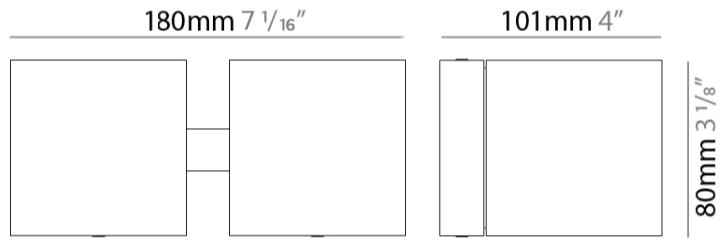

PROJECT _____
TYPE _____
SPECIFIER _____
QUANTITY _____
DATE _____

DAU 2 LIGHT LINEAR SURFACE

D93241-

base number _____
Finish Options _____

1. To build a product code in our configurator select the specify button on the base model # product page
2. To build a manual product code on this datasheet choose from the options listed below in blue font and add the suffix to the base model #

GENERAL

Series: Dau _____
Subseries: Dau 2 light Linear _____
Brand: Milan _____
Division: Design _____
Mounting Type: Surface _____
Mounting Location: Wall _____
Subcategory: Up/Down Light _____

PHYSICAL

Shape: Rectangle _____
Length (mm): 80 _____
Length (in): 3 1/8 _____
Height (mm): 80 _____
Depth (mm): 101 _____
Height (in): 3 1/8 _____
Depth (in): 4 _____
Light Distribution: Direct / Indirect _____
Fixture Finish: BAL / MWL / BSL _____
Fixture Material: Extruded Aluminum _____

ELECTRICAL

Lamp Type: LED _____
Input Wattage (W): 28 _____
Dimming: Electronic Low Voltage Dimming _____
Input Voltage (V): 120Vac Direct Line _____

LED

Number of LEDs: 4 _____
Color Temperature (°K): 3000 _____
Max. Delivered Lumen (lm): 1330 _____
CRI: >90 CRI _____
Lamp Life (hrs): 50000 _____

OPTICAL

RATINGS AND CERTIFICATIONS

Certified By: Certified for North American Standards _____
IP rating: IP20 _____