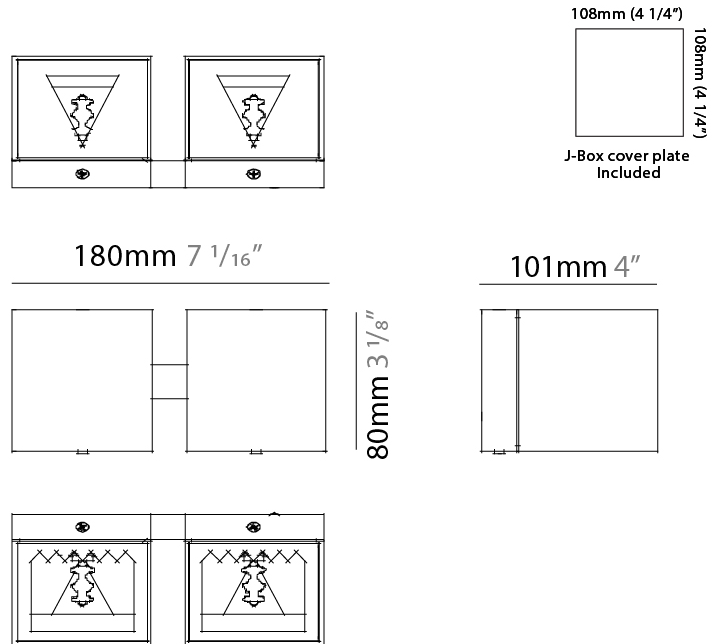

PROJECT _____
TYPE _____
SPECIFIER _____
QUANTITY _____
DATE _____

DAU DOUBLE SURFACE

D93095- : D93095-WHI

base number

1. To build a product code in our configurator select the specify button on the base model # product page
2. To build a manual product code on this datasheet choose from the options listed below in blue font and add the suffix to the base model #

GENERAL

Series: Dau _____
Subseries: Dau Double _____
Partner: Milan _____
Division: Design _____
Installation: Surface _____
Product Type: Wall Surface _____
Mounting Location: Wall _____
Light Distribution: Direct / Indirect _____

PHYSICAL

Shape: Rectangle _____
Length (mm): 180 _____
Length (in): 7 1/16 _____
Height (mm): 80 _____
Depth (mm): 101 _____
Height (in): 3 1/8 _____
Depth (in): 4 _____
Extension (mm): 101 _____
Extension (in): 4 _____
Weight (kg): 1.4 _____
Weight (lbs): 2.999 _____
Fixture Material: Extruded Aluminum _____

ELECTRICAL

Number of Lamps: 2 _____
Lamp Type: LED Retrofit _____
Lamp Shape: T4 _____
Bulb Included: Bulb Not Included _____
Total Output Wattage (W): 7 _____
Max. Wattage Per Lamp (W): 3.5 _____
Lamp Base: G9 _____
Input Voltage (V): 120Vac Direct Line _____

LED

OPTICAL

RATINGS AND CERTIFICATIONS

Certified By: CSA Certified to UL and CSA Standards _____
IP rating: IP20 _____