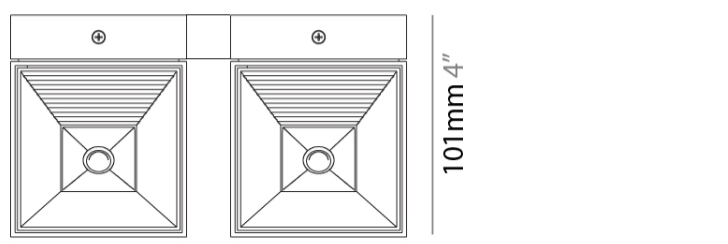

PROJECT _____
TYPE _____
SPECIFIER _____
QUANTITY _____
DATE _____

DAU 2 LIGHT LINEAR SURFACE

D93241-

base number _____
Finish Options _____

1. To build a product code in our configurator select the specify button on the base model # product page
2. To build a manual product code on this datasheet choose from the options listed below in blue font and add the suffix to the base model #

GENERAL

Series: Dau _____
Subseries: Dau 2 light Linear _____
Brand: Milan _____
Division: Design _____
Mounting Type: Surface _____
Mounting Location: Wall _____
Subcategory: Up/Down Light _____

PHYSICAL

Shape: Rectangle _____
Length (mm): 80 _____
Length (in): 3 1/8 _____
Height (mm): 80 _____
Depth (mm): 101 _____
Height (in): 3 1/8 _____
Depth (in): 4 _____
Light Distribution: Direct / Indirect _____
Fixture Finish: BAL / MWL / BSL _____
Fixture Material: Extruded Aluminum _____

ELECTRICAL

Lamp Type: LED _____
Input Wattage (W): 28 _____
Dimming: Electronic Low Voltage Dimming _____
Input Voltage (V): 120Vac Direct Line _____

LED

Number of LEDs: 4 _____
Color Temperature (°K): 3000 _____
Max. Delivered Lumen (lm): 1330 _____
CRI: >90 CRI _____
Lamp Life (hrs): 50000 _____

OPTICAL

RATINGS AND CERTIFICATIONS

Certified By: Certified for North American Standards _____
IP rating: IP20 _____