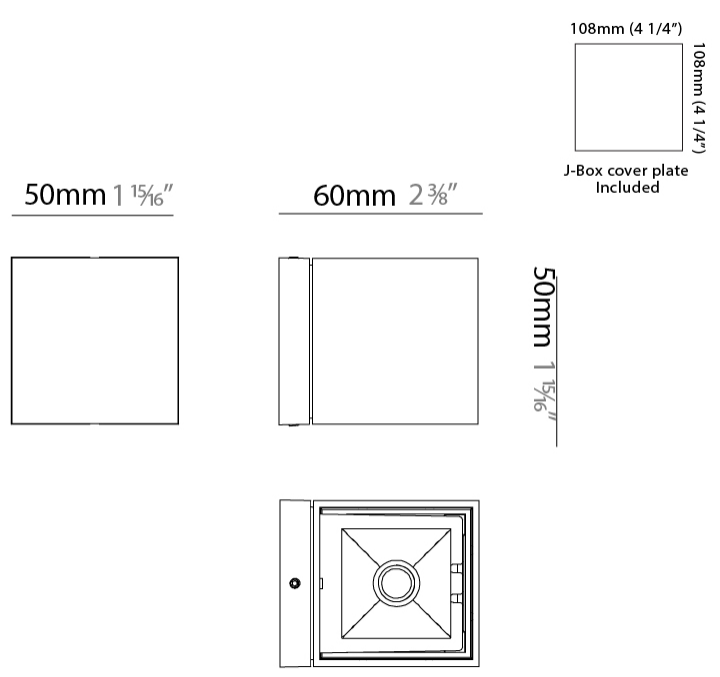

PROJECT
TYPE
SPECIFIER
QUANTITY
DATE

DAU MINI SINGLE SURFACE

D93130R9-

base number Finish
Options

1. To build a product code in our configurator select the specify button on the base model # product page
2. To build a manual product code on this datasheet choose from the options listed below in blue font and add the suffix to the base model #

GENERAL

Series: Dau
Subseries: Dau Mini Single
Partner: Milan
Division: Design
Installation: Surface
Product Type: Wall Surface
Mounting Location: Wall
Light Distribution: Direct / Indirect

PHYSICAL

Shape: Cube
Length (mm): 50
Length (in): 1 ¹⁵/₁₆
Height (mm): 50
Height (in): 1 ¹⁵/₁₆
Extension (mm): 60
Extension (in): 2 ³/₈
Fixture Finish: CHR / MBL / MWL
Fixture Material: Extruded Aluminum

ELECTRICAL

Lamp Type: LED
Total Output Wattage (W): 10
Dimming: Electronic Low Voltage Dimming
Input Voltage (V): 120Vac Direct Line

LED

Number of LEDs: 2
Color Temperature (°K): 3000
Max. Delivered Lumen (lm): 1000
CRI: >90 CRI

OPTICAL

RATINGS AND CERTIFICATIONS

Certified By: Certified for North American Standards
IP rating: IP20