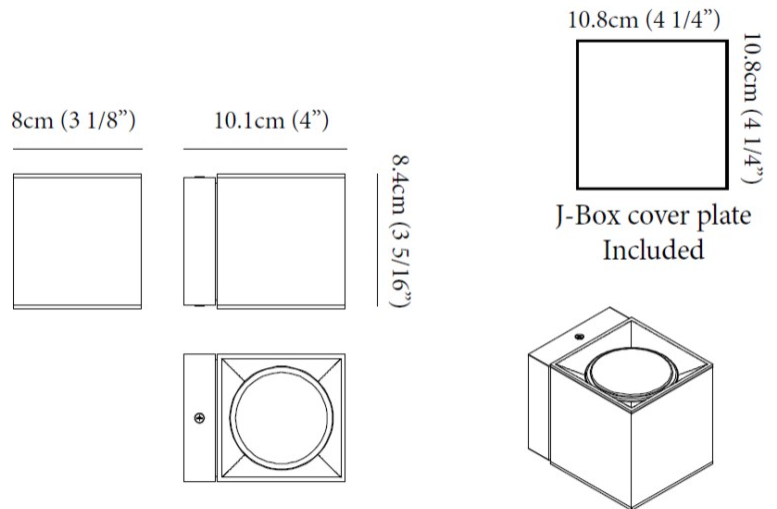

DAU SINGLE COVERED SURFACE

D93081-

base number _____
Finish _____
Options _____

1. To build a product code in our configurator select the specify button on the base model # product page
2. To build a manual product code on this datasheet choose from the options listed below in blue font and add the suffix to the base model #

GENERAL

Series: Dau _____
Subseries: Dau Single Covered _____
Brand: Milan _____
Division: Design _____
Mounting Type: Surface _____
Mounting Location: Wall _____
Subcategory: Downlight _____

PHYSICAL

Shape: Cube _____
Length (mm): 80 _____
Length (in): 3 1/8 _____
Height (mm): 84 _____
Depth (mm): 101 _____
Height (in): 3 1/3 _____
Depth (in): 4 _____
Extension (mm): 101 _____
Extension (in): 4 _____
Light Distribution: Direct _____
Weight (kg): 0.82 _____
Weight (lbs): 1.81 _____
Fixture Finish: [BAL / MWL / BSL](#) _____
Fixture Material: Extruded Aluminum _____

ELECTRICAL

Number of Lamps: 1 _____
Lamp Type: LED Retrofit _____
Lamp Shape: MR16 _____
Bulb Included: Bulb Not Included _____
Max. Wattage Per Lamp (W): 4 _____
Lamp Base: GU10 _____
Input Voltage (V): 120Vac Direct Line _____

LED

OPTICAL

RATINGS AND CERTIFICATIONS

Certified By: Certified for North American Standards _____
IP rating: IP20 _____