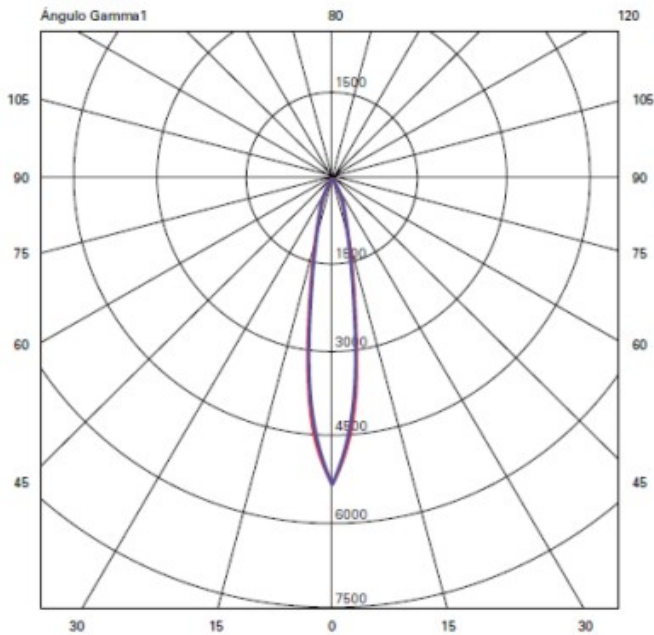

DAU SINGLE COVERED SURFACE

D93081-

PROJECT	
TYPE	
SPECIFIER	
QUANTITY	
DATE	

LED 5 W