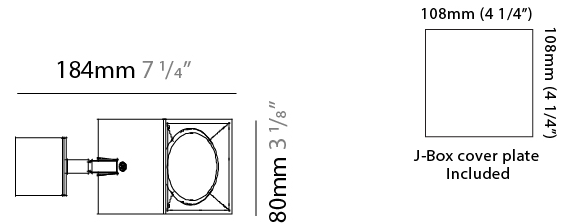

PROJECT	_____
TYPE	_____
SPECIFIER	_____
QUANTITY	_____
DATE	_____

DAU SINGLE SURFACE

D92019-

base number   Finish
Options

1. To build a product code in our configurator select the specify button on the base model # product page
2. To build a manual product code on this datasheet choose from the options listed below in blue font and add the suffix to the base model #

GENERAL

Series: Dau _____
Subseries: Dau Single _____
Brand: Milan _____
Division: Design _____
Mounting Type: Surface _____
Subcategory: Spots _____

PHYSICAL

Shape: Cube _____
Length (mm): 80 _____
Length (in): 3 1/8 _____
Width (mm): 83 _____
Width (in): 3 1/4 _____
Height (mm): 80 _____
Height (in): 3 1/8 _____
Max. Overall Height (mm): 160 _____
Max. Overall Height (in): 6 5/16 _____
Light Distribution: Adjustable / Direct _____
Weight (kg): 0.82 _____
Weight (lbs): 1.81 _____
Fixture Finish: [BAL / MWL / BSL](#) _____
Fixture Material: Extruded Aluminum _____

ELECTRICAL

Number of Lamps: 1 _____
Lamp Type: LED Retrofit _____
Lamp Shape: MR16 _____
Bulb Included: Bulb Not Included _____
Max. Wattage Per Lamp (W): 4 _____
Lamp Base: GU10 _____
Input Voltage (V): 120 _____

LED

OPTICAL

RATINGS AND CERTIFICATIONS

Certified By: Certified for North American Standards _____
IP rating: IP20 _____