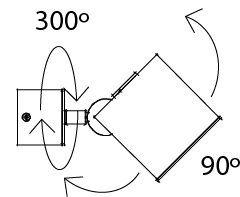

PROJECT	_____
TYPE	_____
SPECIFIER	_____
QUANTITY	_____
DATE	_____

DAU SINGLE SURFACE

D92019-

base number   Finish
Options

1. To build a product code in our configurator select the specify button on the base model # product page
2. To build a manual product code on this datasheet choose from the options listed below in blue font and add the suffix to the base model #

GENERAL

Series: Dau _____
Subseries: Dau Single _____
Brand: Milan _____
Division: Design _____
Mounting Type: Surface _____
Subcategory: Spots _____

PHYSICAL

Shape: Cube _____
Length (mm): 80 _____
Length (in): 3 1/8 _____
Width (mm): 83 _____
Width (in): 3 1/4 _____
Height (mm): 80 _____
Height (in): 3 1/8 _____
Max. Overall Height (mm): 160 _____
Max. Overall Height (in): 6 5/16 _____
Light Distribution: Adjustable / Direct _____
Weight (kg): 0.82 _____
Weight (lbs): 1.81 _____
Fixture Finish: [BAL / MWL / BSL](#) _____
Fixture Material: Extruded Aluminum _____

ELECTRICAL

Number of Lamps: 1 _____
Lamp Type: LED Retrofit _____
Lamp Shape: MR16 _____
Bulb Included: Bulb Not Included _____
Max. Wattage Per Lamp (W): 4 _____
Lamp Base: GU10 _____
Input Voltage (V): 120 _____

LED

OPTICAL

RATINGS AND CERTIFICATIONS

Certified By: Certified for North American Standards _____
IP rating: IP20 _____