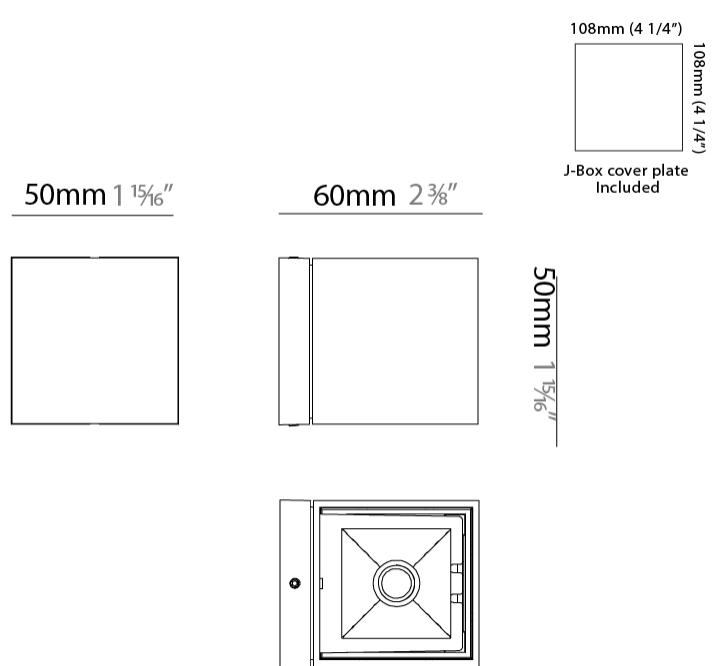

PROJECT	_____
TYPE	_____
SPECIFIER	_____
QUANTITY	_____
DATE	_____

DAU MINI SINGLE SURFACE

D93130R9-

base number _____
Finish Options _____

1. To build a product code in our configurator select the specify button on the base model # product page
2. To build a manual product code on this datasheet choose from the options listed below in blue font and add the suffix to the base model #

GENERAL

Series: Dau _____
Subseries: Dau Mini Single _____
Brand: Milan _____
Division: Design _____
Mounting Type: Surface _____
Mounting Location: Wall _____
Subcategory: Up/Down Light _____

PHYSICAL

Shape: Cube _____
Length (mm): 50 _____
Length (in): 1 ¹⁵/₁₆ _____
Height (mm): 50 _____
Height (in): 1 ¹⁵/₁₆ _____
Extension (mm): 60 _____
Extension (in): 2 ³/₈ _____
Light Distribution: Direct / Indirect _____
Fixture Finish: CHR / MBL / MWL _____
Fixture Material: Extruded Aluminum _____

ELECTRICAL

Lamp Type: LED _____
Total Output Wattage (W): 10 _____
Dimming: Electronic Low Voltage Dimming _____
Input Voltage (V): 120Vac Direct Line _____

LED

Number of LEDs: 2 _____
Color Temperature (°K): 3000 _____
Max. Delivered Lumen (lm): 1000 _____
CRI: >90 CRI _____

OPTICAL

RATINGS AND CERTIFICATIONS

Certified By: Certified for North American Standards _____
IP rating: IP20 _____