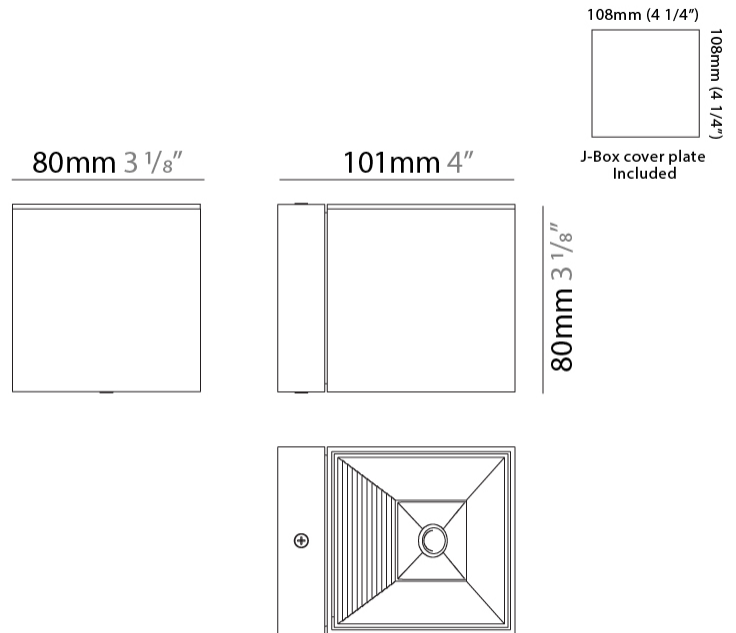

PROJECT
TYPE
SPECIFIER
QUANTITY
DATE

DAU SINGLE SURFACE

D93239-

base number   Finish
Options

1. To build a product code in our configurator select the specify button on the base model # product page
2. To build a manual product code on this datasheet choose from the options listed below in blue font and add the suffix to the base model #

GENERAL

Series: Dau
Subseries: Dau Single
Brand: Milan
Division: Design
Mounting Type: Surface
Mounting Location: Wall
Subcategory: Downlight

PHYSICAL

Shape: Cube
Length (mm): 80
Length (in): 3 1/8
Height (mm): 80
Depth (mm): 101
Height (in): 3 1/8
Depth (in): 4
Extension (mm): 101
Extension (in): 4
Light Distribution: Direct
Fixture Finish: [BAL](#) / [MWL](#) / [BSL](#)
Fixture Material: Extruded Aluminum

ELECTRICAL

Lamp Type: LED
Input Wattage (W): 7
Dimming: Electronic Low Voltage Dimming
Input Voltage (V): 120Vac Direct Line

LED

Number of LEDs: 1
Color Temperature (°K): 3000
Max. Delivered Lumen (lm): 665
CRI: >90 CRI
Lamp Life (hrs): 50000

OPTICAL

RATINGS AND CERTIFICATIONS

Certified By: Certified for North American Standards
IP rating: IP20