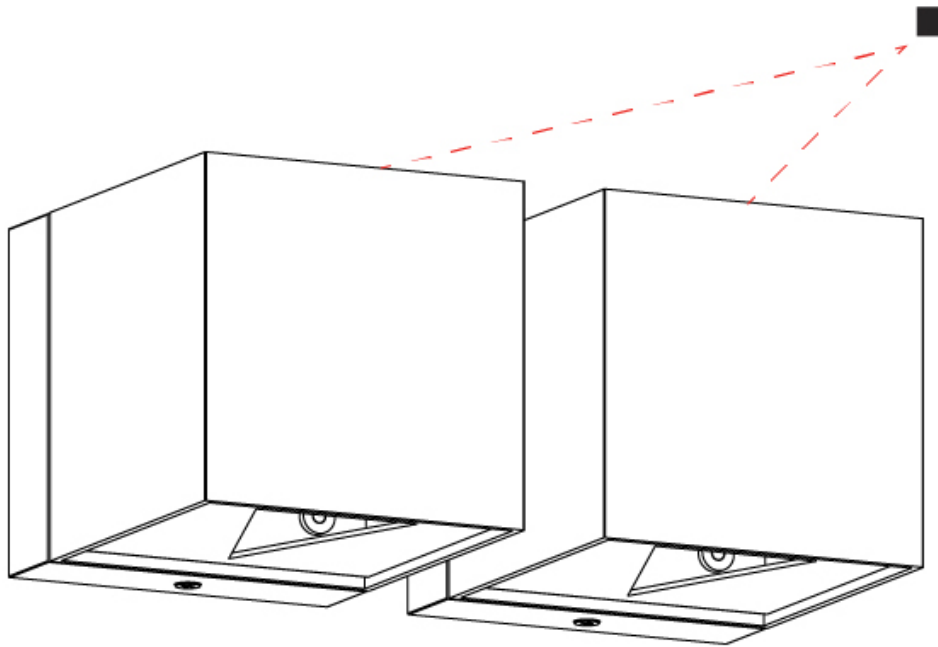

DAU DOUBLE SURFACE

D93095-

PROJECT _____

TYPE _____

SPECIFIER _____

QUANTITY _____

DATE _____