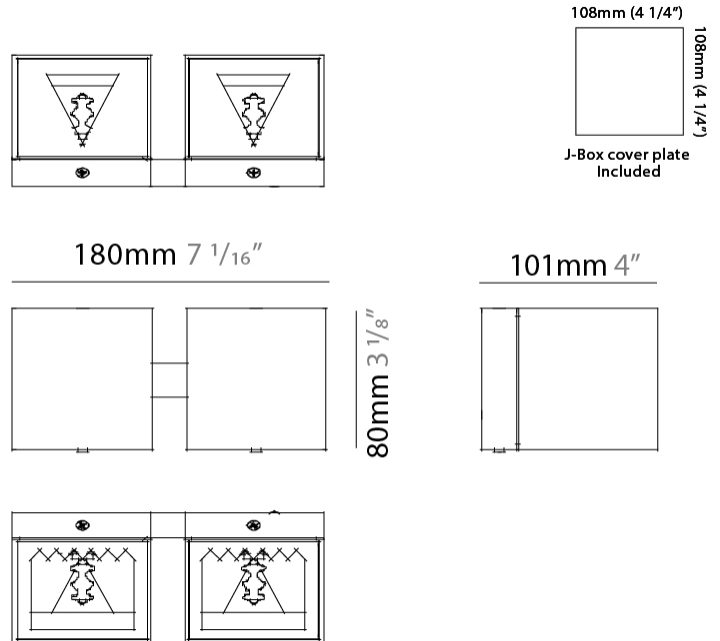

DAU DOUBLE SURFACE

D93095-

base number _____
Finish _____
Options _____

1. To build a product code in our configurator select the specify button on the base model # product page
2. To build a manual product code on this datasheet choose from the options listed below in blue font and add the suffix to the base model #

GENERAL

Series: Dau _____
Subseries: Dau Double _____
Brand: Milan _____
Division: Design _____
Mounting Type: Surface _____
Mounting Location: Wall _____
Subcategory: Up/Down Light _____

PHYSICAL

Shape: Rectangle _____
Length (mm): 180 _____
Length (in): 7 1/16 _____
Height (mm): 80 _____
Depth (mm): 101 _____
Height (in): 3 1/8 _____
Depth (in): 4 _____
Extension (mm): 101 _____
Extension (in): 4 _____
Light Distribution: Direct / Indirect _____
Fixture Finish: BAL / MWL / BSL _____
Fixture Material: Extruded Aluminum _____

ELECTRICAL

Number of Lamps: 2 _____
Lamp Type: LED Retrofit _____
Lamp Shape: T4 _____
Bulb Included: Bulb Not Included _____
Max. Wattage Per Lamp (W): 3.5 _____
Lamp Base: G9 _____
Input Voltage (V): 120Vac Direct Line _____

LED

OPTICAL

RATINGS AND CERTIFICATIONS

Certified By: Certified for North American Standards _____
IP rating: IP20 _____