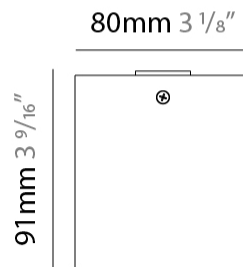

DAU SINGLE SURFACE

D92126R9-

base number Finish
Options

1. To build a product code in our configurator select the specify button on the base model # product page
2. To build a manual product code on this datasheet choose from the options listed below in blue font and add the suffix to the base model #

GENERAL

Series: Dau
Subseries: Dau Single
Brand: Milan
Division: Design
Mounting Type: Surface
Mounting Location: Ceiling
Subcategory: Downlight

PHYSICAL

Shape: Cube
Length (mm): 80
Length (in): 3 1/8
Width (mm): 80
Width (in): 3 1/8
Height (mm): 91
Height (in): 3 9/16
Light Distribution: Direct
Fixture Finish: BAL / MWL / BSL
Fixture Material: Extruded Aluminum

ELECTRICAL

Lamp Type: LED
Input Wattage (W): 10
Total Output Wattage (W): 9.3
Dimming: Tri-Mode (Non-Dimming and Phase Dimming (120Vac only) and 0-10V Dimming)
Driver Included: No
Driver Location: Remote
Driver Type: Constant Current
Input Voltage (V): 120 - 277
Constant Current (MA): 350

LED

Number of LEDs: 1
Color Temperature (°K): 3000
Max. Delivered Lumen (lm): 956
CRI: >90 CRI
Lamp Life (hrs): 50000

OPTICAL

RATINGS AND CERTIFICATIONS

Certified By: Certified for North American Standards
IP rating: IP20

PROJECT
TYPE
SPECIFIER
QUANTITY
DATE