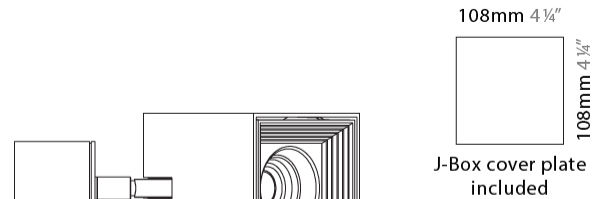

PROJECT	_____
TYPE	_____
SPECIFIER	_____
QUANTITY	_____
DATE	_____

DAU SINGLE ADJUSTABLE SURFACE

D92188R9-

base number Finish
Options

1. To build a product code in our configurator select the specify button on the base model # product page
2. To build a manual product code on this datasheet choose from the options listed below in blue font and add the suffix to the base model #

GENERAL

Series: Dau
Subseries: Dau Single Adjustable
Brand: Milan
Division: Design
Mounting Type: Surface
Subcategory: Spots

PHYSICAL

Shape: Cube
Length (mm): 80
Length (in): 3 1/8
Width (mm): 80
Width (in): 3 1/8
Height (mm): 86
Height (in): 3 3/8
Max. Overall Height (mm): 164
Max. Overall Height (in): 6 7/16
Light Distribution: Adjustable / Direct
Fixture Finish: BAL / MWL / BSL
Fixture Material: Extruded Aluminum

ELECTRICAL

Lamp Type: LED
Input Wattage (W): 10
Total Output Wattage (W): 9.3
Dimming: Tri-Mode (Non-Dimming and Phase Dimming (120Vac only) and 0-10V Dimming)
Driver Included: No
Driver Location: Remote
Driver Type: Constant Current - 120 / 277Vac
Driver Class: Class 2
Input Voltage (V): 120 - 277
Constant Current (MA): 350

LED

Number of LEDs: 1
Color Temperature (°K): 3000
Max. Delivered Lumen (lm): 956
CRI: >90 CRI
Lamp Life (hrs): 50000

OPTICAL

Optic°: 50
Adjustability: Rotational 300°; Tilt 90°

RATINGS AND CERTIFICATIONS

Certified By: Certified for North American Standards
IP rating: IP20