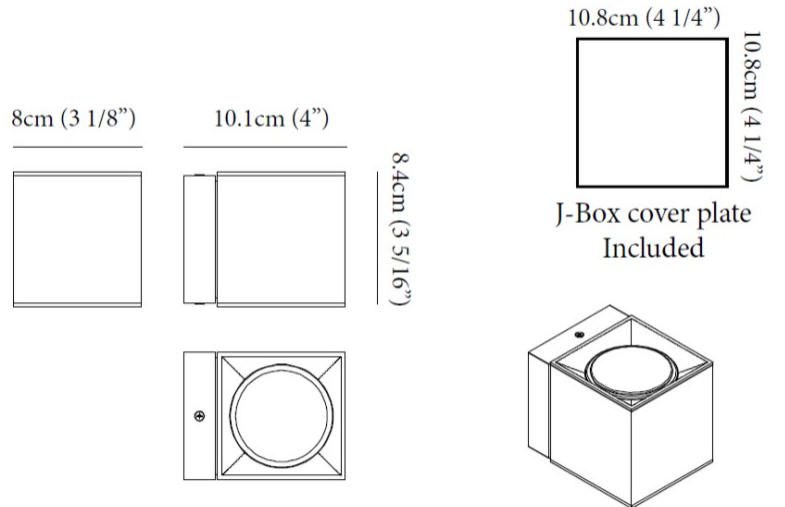

PROJECT	
TYPE	
SPECIFIER	
QUANTITY	
DATE	

DAU SINGLE COVERED SURFACE

D93081-

base number   Finish
Options

1. To build a product code in our configurator select the specify button on the base model # product page
2. To build a manual product code on this datasheet choose from the options listed below in blue font and add the suffix to the base model #

GENERAL

Series: Dau
Subseries: Dau Single Covered
Brand: Milan
Division: Design
Mounting Type: Surface
Mounting Location: Wall
Subcategory: Downlight

PHYSICAL

Shape: Cube
Length (mm): 80
Length (in): 3 1/8
Height (mm): 84
Depth (mm): 101
Height (in): 3 1/3
Depth (in): 4
Extension (mm): 101
Extension (in): 4
Light Distribution: Direct
Weight (kg): 0.82
Weight (lbs): 1.81
Fixture Finish: BAL / MWL / BSL
Fixture Material: Extruded Aluminum

ELECTRICAL

Number of Lamps: 1
Lamp Type: LED Retrofit
Lamp Shape: MR16
Bulb Included: Bulb Not Included
Max. Wattage Per Lamp (W): 4
Lamp Base: GU10
Input Voltage (V): 120Vac Direct Line

LED

OPTICAL

RATINGS AND CERTIFICATIONS

Certified By: Certified for North American Standards
IP rating: IP20