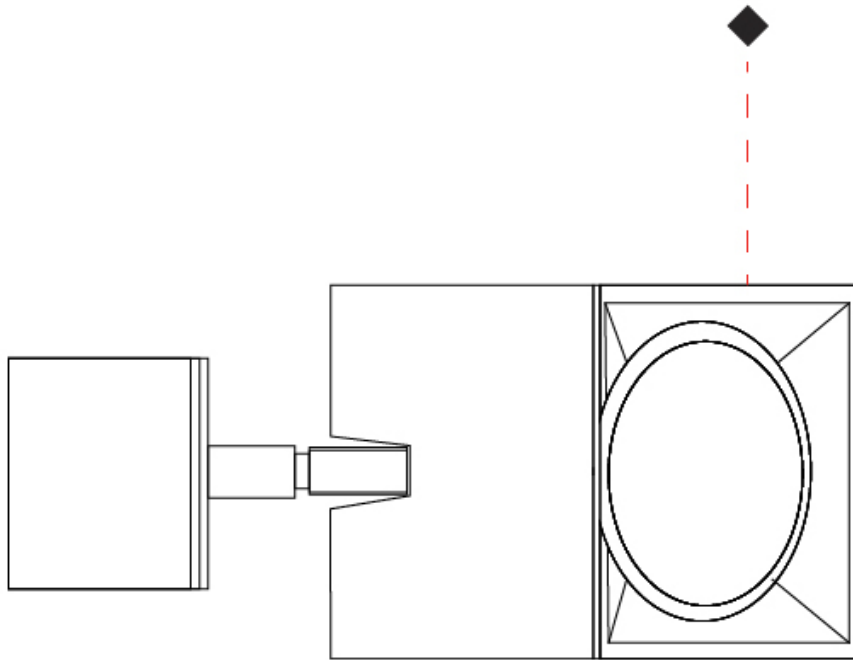

DAU SINGLE SURFACE

D92019-

PROJECT

TYPE

SPECIFIER

QUANTITY

DATE

D