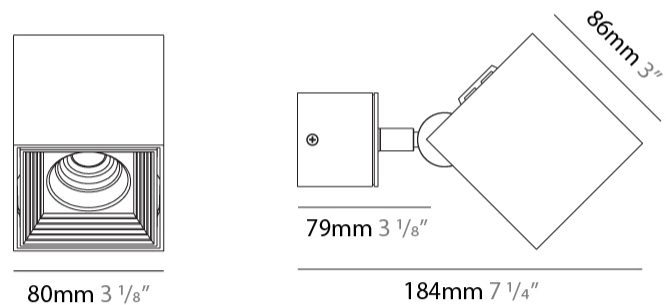

PROJECT	
TYPE	
SPECIFIER	
QUANTITY	
DATE	

DAU SINGLE ADJUSTABLE SURFACE

D92188R9-

base number Finish
Options

1. To build a product code in our configurator select the specify button on the base model # product page
2. To build a manual product code on this datasheet choose from the options listed below in blue font and add the suffix to the base model #

GENERAL

Series: Dau
Subseries: Dau Single Adjustable
Brand: Milan
Division: Design
Mounting Type: Surface
Subcategory: Spots

PHYSICAL

Shape: Cube
Length (mm): 80
Length (in): 3 1/8
Width (mm): 80
Width (in): 3 1/8
Height (mm): 86
Height (in): 3 3/8
Max. Overall Height (mm): 164
Max. Overall Height (in): 6 7/16
Light Distribution: Adjustable / Direct
Fixture Finish: BAL / MWL / BSL
Fixture Material: Extruded Aluminum

ELECTRICAL

Lamp Type: LED
Input Wattage (W): 10
Total Output Wattage (W): 9.3
Dimming: Tri-Mode (Non-Dimming and Phase Dimming (120Vac only) and 0-10V Dimming)
Driver Included: No
Driver Location: Remote
Driver Type: Constant Current - 120 / 277Vac
Driver Class: Class 2
Input Voltage (V): 120 - 277
Constant Current (MA): 350

LED

Number of LEDs: 1
Color Temperature (°K): 3000
Max. Delivered Lumen (lm): 956
CRI: >90 CRI
Lamp Life (hrs): 50000

OPTICAL

Optic°: 50
Adjustability: Rotational 300°; Tilt 90°

RATINGS AND CERTIFICATIONS

Certified By: Certified for North American Standards
IP rating: IP20