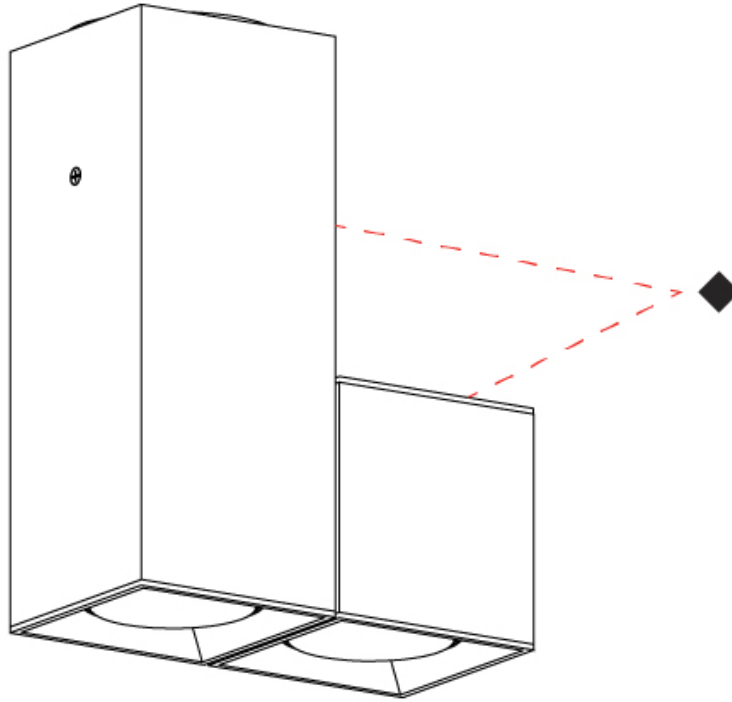

DAU 2 LIGHT LINEAR SURFACE

D92029-

PROJECT

TYPE

SPECIFIER

QUANTITY

DATE