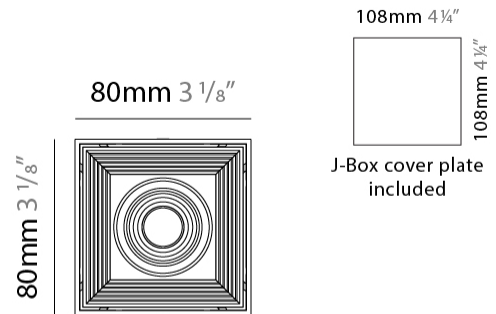

DAU SINGLE SURFACE

D92126R9-

base number Finish Options

1. To build a product code in our configurator select the specify button on the base model # product page
2. To build a manual product code on this datasheet choose from the options listed below in blue font and add the suffix to the base model #

GENERAL

Series: Dau
Subseries: Dau Single
Brand: Milan
Division: Design
Mounting Type: Surface
Mounting Location: Ceiling
Subcategory: Downlight

PHYSICAL

Shape: Cube
Length (mm): 80
Length (in): 3 1/8
Width (mm): 80
Width (in): 3 1/8
Height (mm): 91
Height (in): 3 9/16
Light Distribution: Direct
Fixture Finish: BAL / MWL / BSL
Fixture Material: Extruded Aluminum

ELECTRICAL

Lamp Type: LED
Input Wattage (W): 10
Total Output Wattage (W): 9.3
Dimming: Tri-Mode (Non-Dimming and Phase Dimming (120Vac only) and 0-10V Dimming)
Driver Included: No
Driver Location: Remote
Driver Type: Constant Current
Input Voltage (V): 120 - 277
Constant Current (MA): 350

LED

Number of LEDs: 1
Color Temperature (°K): 3000
Max. Delivered Lumen (lm): 956
CRI: >90 CRI
Lamp Life (hrs): 50000

OPTICAL

RATINGS AND CERTIFICATIONS

Certified By: Certified for North American Standards
IP rating: IP20

PROJECT
TYPE
SPECIFIER
QUANTITY
DATE