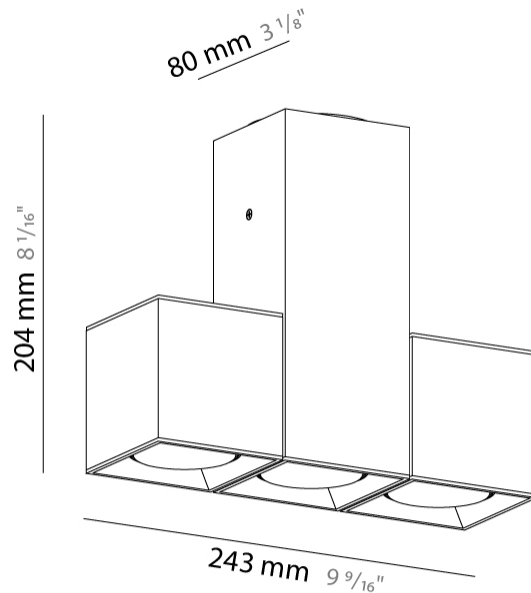

PROJECT	_____
TYPE	_____
SPECIFIER	_____
QUANTITY	_____
DATE	_____

DAU 3 LIGHT LINEAR SURFACE

D92030-

base number   Finish
Options

1. To build a product code in our configurator select the specify button on the base model # product page
2. To build a manual product code on this datasheet choose from the options listed below in blue font and add the suffix to the base model #

GENERAL

Series: Dau _____
Subseries: Dau 3 light Linear _____
Brand: Milan _____
Division: Design _____
Mounting Type: Surface _____
Mounting Location: Ceiling _____
Subcategory: Downlight _____

PHYSICAL

Shape: Abstract _____
Length (mm): 243 _____
Length (in): 9 1/2 _____
Width (mm): 80 _____
Width (in): 3 1/8 _____
Height (mm): 204 _____
Height (in): 8 _____
Light Distribution: Adjustable / Direct _____
Weight (kg): 1.63 _____
Weight (lbs): 3.59 _____
Fixture Finish: [BAL](#) / [MWL](#) / [BSL](#) _____
Fixture Material: Extruded Aluminum _____

ELECTRICAL

Number of Lamps: 3 _____
Lamp Type: LED Retrofit _____
Lamp Shape: MR16 _____
Bulb Included: Bulb Not Included _____
Max. Wattage Per Lamp (W): 4 _____
Lamp Base: GU10 _____
Input Voltage (V): 120 _____

LED

OPTICAL

Adjustability: Rotational; Tilt 300° _____

RATINGS AND CERTIFICATIONS

Certified By: Certified for North American Standards _____
IP rating: IP20 _____