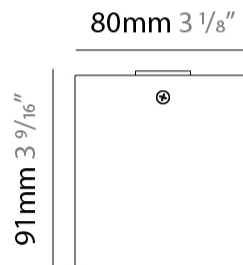

DAU SINGLE SURFACE

D92126R9-

base number Finish Options

1. To build a product code in our configurator select the specify button on the base model # product page
2. To build a manual product code on this datasheet choose from the options listed below in blue font and add the suffix to the base model #

GENERAL

Series: Dau
Subseries: Dau Single
Brand: Milan
Division: Design
Mounting Type: Surface
Mounting Location: Ceiling
Subcategory: Downlight

PHYSICAL

Shape: Cube
Length (mm): 80
Length (in): 3 1/8
Width (mm): 80
Width (in): 3 1/8
Height (mm): 91
Height (in): 3 9/16
Light Distribution: Direct
Fixture Finish: BAL / MWL / BSL
Fixture Material: Extruded Aluminum

ELECTRICAL

Lamp Type: LED
Input Wattage (W): 10
Total Output Wattage (W): 9.3
Dimming: Tri-Mode (Non-Dimming and Phase Dimming (120Vac only) and 0-10V Dimming)
Driver Included: No
Driver Location: Remote
Driver Type: Constant Current
Input Voltage (V): 120 - 277
Constant Current (MA): 350

LED

Number of LEDs: 1
Color Temperature (°K): 3000
Max. Delivered Lumen (lm): 956
CRI: >90 CRI
Lamp Life (hrs): 50000

OPTICAL

RATINGS AND CERTIFICATIONS

Certified By: Certified for North American Standards
IP rating: IP20

PROJECT
TYPE
SPECIFIER
QUANTITY
DATE