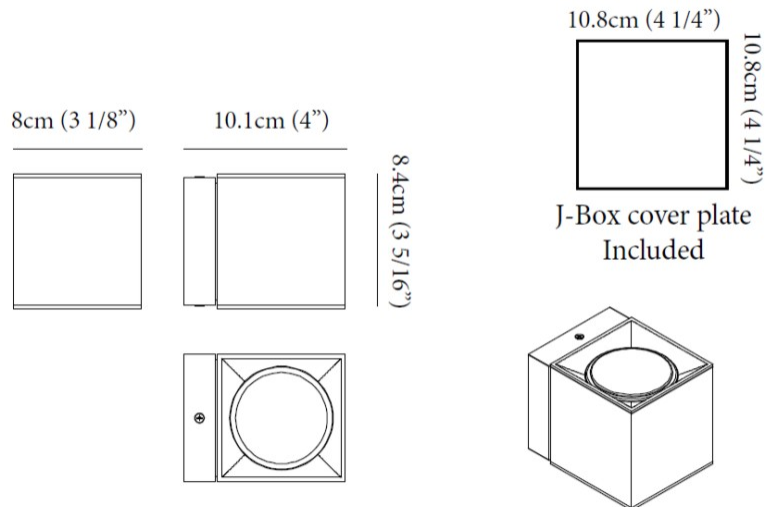

DAU SINGLE COVERED SURFACE

D93081-

base number _____
Finish Options _____

1. To build a product code in our configurator select the specify button on the base model # product page
2. To build a manual product code on this datasheet choose from the options listed below in blue font and add the suffix to the base model #

GENERAL

Series: Dau _____
Subseries: Dau Single Covered _____
Brand: Milan _____
Division: Design _____
Mounting Type: Surface _____
Mounting Location: Wall _____
Subcategory: Downlight _____

PHYSICAL

Shape: Cube _____
Length (mm): 80 _____
Length (in): 3 1/8 _____
Height (mm): 84 _____
Depth (mm): 101 _____
Height (in): 3 1/3 _____
Depth (in): 4 _____
Extension (mm): 101 _____
Extension (in): 4 _____
Light Distribution: Direct _____
Weight (kg): 0.82 _____
Weight (lbs): 1.81 _____
Fixture Finish: [BAL](#) / [MWL](#) / [BSL](#) _____
Fixture Material: Extruded Aluminum _____

ELECTRICAL

Number of Lamps: 1 _____
Lamp Type: LED Retrofit _____
Lamp Shape: MR16 _____
Bulb Included: Bulb Not Included _____
Max. Wattage Per Lamp (W): 4 _____
Lamp Base: GU10 _____
Input Voltage (V): 120Vac Direct Line _____

LED

OPTICAL

RATINGS AND CERTIFICATIONS

Certified By: Certified for North American Standards _____
IP rating: IP20 _____