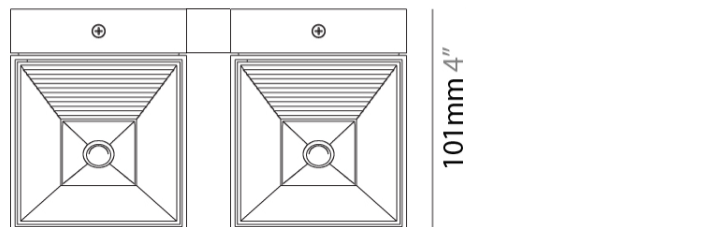

#### RATINGS AND CERTIFICATIONS

Certified By: Certified for North American Standards \_\_\_\_\_  
 IP rating: IP20 \_\_\_\_\_

108mm (4 1/4")  
 108mm (4 1/4")  
 J-Box cover plate Included

180mm 7 1/16"

101mm 4"