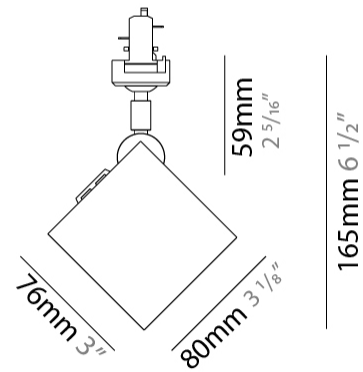

PROJECT
TYPE
SPECIFIER
QUANTITY
DATE

DAU SINGLE TRACK

D96048R9-

base number Finish
Options

1. To build a product code in our configurator select the specify button on the base model # product page
2. To build a manual product code on this datasheet choose from the options listed below in blue font and add the suffix to the base model #

GENERAL

Series: Dau
Subseries: Dau Single
Brand: Milan
Division: Design
Mounting Type: Track
Mounting Location: Ceiling
Subcategory: Spots

PHYSICAL

Shape: Cube
Width (mm): 80
Width (in): 3 1/8
Height (mm): 165
Height (in): 6 1/2
Light Distribution: Adjustable / Direct
Fixture Finish: BAL / MWL / BSL
Fixture Material: Extruded Aluminum

ELECTRICAL

Number of Lamps: 1
Lamp Type: LED
Total Output Wattage (W): 9.3
Dimming: Phase Dimming (120Vac Only)
Input Voltage (V): 120

LED

Number of LEDs: 1
Color Temperature (°K): 3000
Max. Delivered Lumen (lm): 956
CRI: >90 CRI
Lamp Life (hrs): 50000

OPTICAL

RATINGS AND CERTIFICATIONS

Certified By: Certified for North American Standards
IP rating: IP20

80mm 3 1/8"