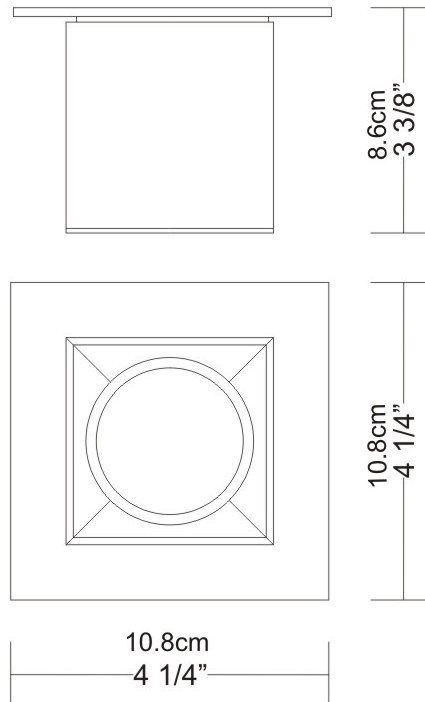

PROJECT	
TYPE	
SPECIFIER	
QUANTITY	
DATE	

DAU SINGLE SURFACE

D92014-

base number   Finish
Options

1. To build a product code in our configurator select the specify button on the base model # product page
2. To build a manual product code on this datasheet choose from the options listed below in blue font and add the suffix to the base model #

GENERAL

Series: Dau
Subseries: Dau Single
Brand: Milan
Division: Design
Mounting Type: Surface
Mounting Location: Ceiling
Subcategory: Downlight

PHYSICAL

Shape: Cube
Length (mm): 80
Length (in): 3 1/8
Width (mm): 80
Width (in): 3 1/8
Height (mm): 87
Height (in): 3 7/16
Light Distribution: Direct
Weight (kg): 0.82
Weight (lbs): 1.81
[Fixture Finish: BAL / MWL / BSL](#)
Fixture Material: Extruded Aluminum

ELECTRICAL

Number of Lamps: 1
Lamp Type: LED Retrofit
Lamp Shape: MR16
Bulb Included: Bulb Not Included
Max. Wattage Per Lamp (W): 4
Lamp Base: GU10
Input Voltage (V): 120

LED

OPTICAL

RATINGS AND CERTIFICATIONS

Certified By: Certified for North American Standards
IP rating: IP20