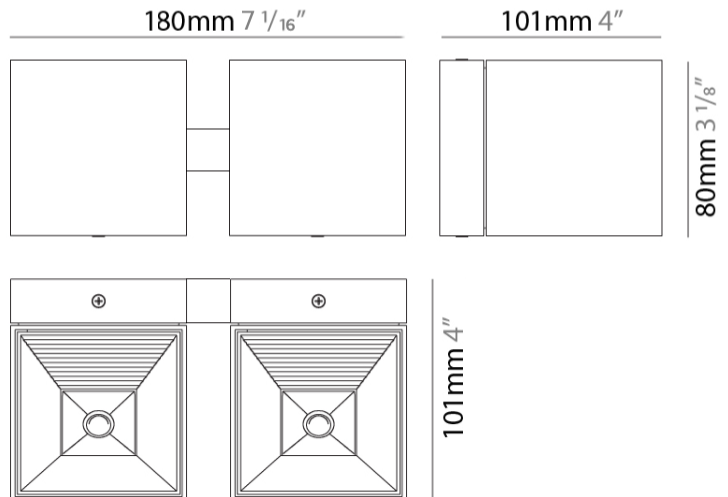

108mm (4 1/4")
108mm (4 1/4")
J-Box cover plate Included