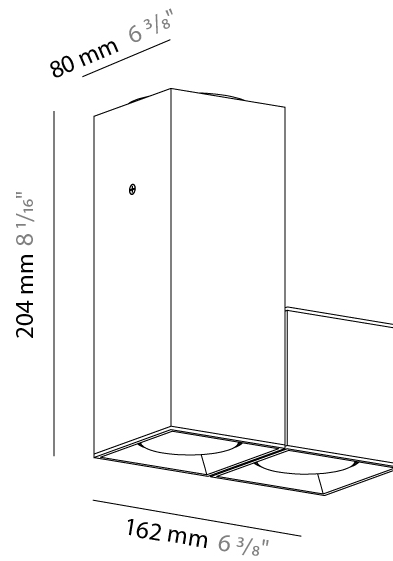

PROJECT	
TYPE	
SPECIFIER	
QUANTITY	
DATE	

DAU 2 LIGHT LINEAR SURFACE

D92029-

base number   Finish
Options

1. To build a product code in our configurator select the specify button on the base model # product page
2. To build a manual product code on this datasheet choose from the options listed below in blue font and add the suffix to the base model #

GENERAL

Series: Dau
Subseries: Dau 2 light Linear
Brand: Milan
Division: Design
Mounting Type: Surface
Mounting Location: Ceiling
Subcategory: Downlight

PHYSICAL

Shape: Abstract
Length (mm): 162
Length (in): 6 ³/₈
Width (mm): 80
Width (in): 3 ¹/₈
Height (mm): 204
Height (in): 8
Light Distribution: Adjustable / Direct
Weight (kg): 1.63
Weight (lbs): 3.59
Fixture Finish: [BAL](#) / [MWL](#) / [BSL](#)
Fixture Material: Extruded Aluminum

ELECTRICAL

Number of Lamps: 2
Lamp Type: LED Retrofit
Lamp Shape: MR16
Bulb Included: Bulb Not Included
Max. Wattage Per Lamp (W): 4
Lamp Base: GU10
Input Voltage (V): 120

LED

OPTICAL

Adjustability: Rotational; Tilt 300°

RATINGS AND CERTIFICATIONS

Certified By: Certified for North American Standards
IP rating: IP20