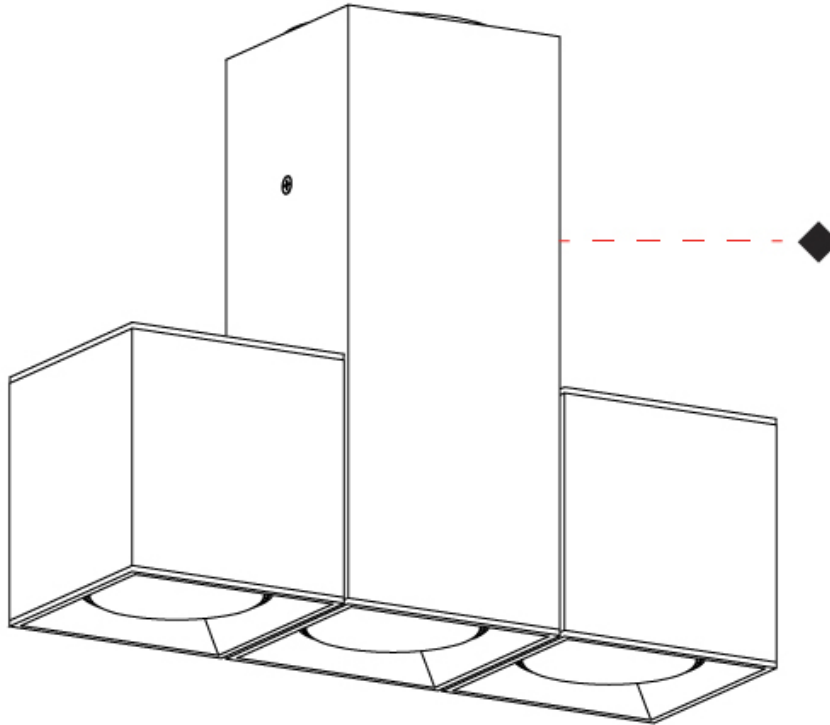

DAU 3 LIGHT LINEAR SURFACE

D92030-

PROJECT	_____
TYPE	_____
SPECIFIER	_____
QUANTITY	_____
DATE	_____