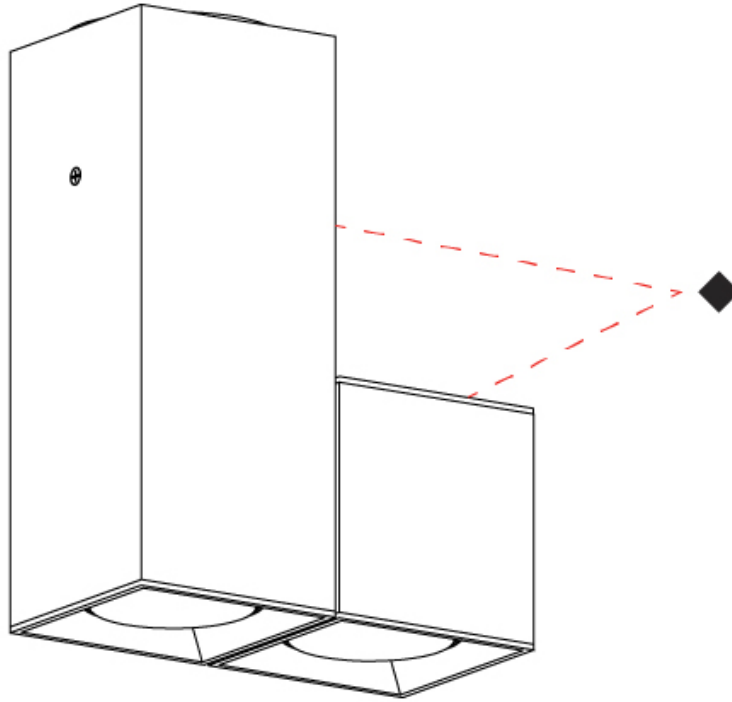

DAU 2 LIGHT LINEAR SURFACE

D92029-

PROJECT	_____
TYPE	_____
SPECIFIER	_____
QUANTITY	_____
DATE	_____