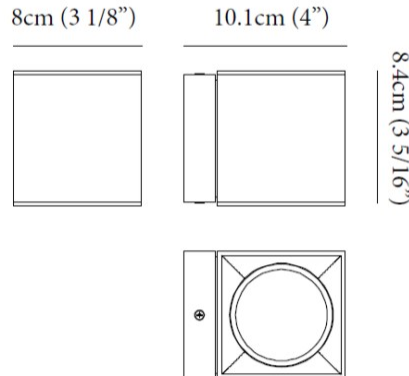

DAU SINGLE COVERED SURFACE

D93081-

base number _____
Finish Options _____

1. To build a product code in our configurator select the specify button on the base model # product page
2. To build a manual product code on this datasheet choose from the options listed below in blue font and add the suffix to the base model #

GENERAL

Series: Dau _____
Subseries: Dau Single Covered _____
Brand: Milan _____
Division: Design _____
Mounting Type: Surface _____
Mounting Location: Wall _____
Subcategory: Downlight _____

PHYSICAL

Shape: Cube _____
Length (mm): 80 _____
Length (in): 3 1/8 _____
Height (mm): 84 _____
Depth (mm): 101 _____
Height (in): 3 1/3 _____
Depth (in): 4 _____
Extension (mm): 101 _____
Extension (in): 4 _____
Light Distribution: Direct _____
Weight (kg): 0.82 _____
Weight (lbs): 1.81 _____
Fixture Finish: BAL / MWL / BSL _____
Fixture Material: Extruded Aluminum _____

ELECTRICAL

Number of Lamps: 1 _____
Lamp Type: LED Retrofit _____
Lamp Shape: MR16 _____
Bulb Included: Bulb Not Included _____
Max. Wattage Per Lamp (W): 4 _____
Lamp Base: GU10 _____
Input Voltage (V): 120Vac Direct Line _____

LED

OPTICAL

RATINGS AND CERTIFICATIONS

Certified By: Certified for North American Standards _____
IP rating: IP20 _____