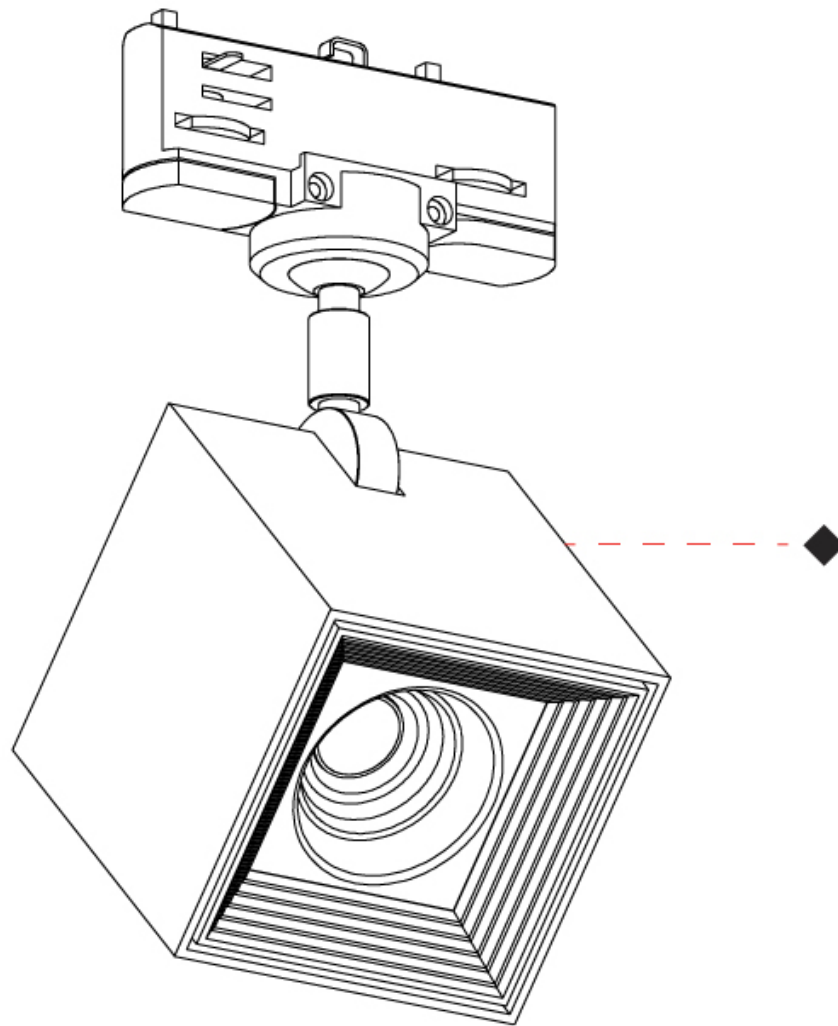

DAU SINGLE TRACK

D96048R9-

PROJECT	_____
TYPE	_____
SPECIFIER	_____
QUANTITY	_____
DATE	_____

D