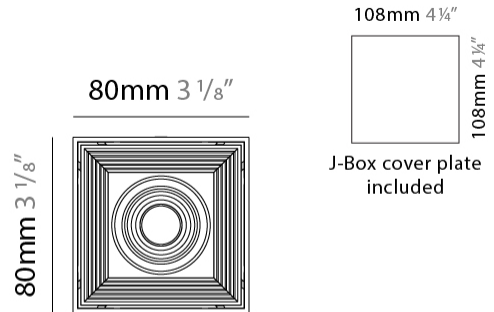

DAU SINGLE SURFACE

D92126R9-

base number Finish Options

1. To build a product code in our configurator select the specify button on the base model # product page
2. To build a manual product code on this datasheet choose from the options listed below in blue font and add the suffix to the base model #

GENERAL

Series: Dau
Subseries: Dau Single
Brand: Milan
Division: Design
Mounting Type: Surface
Mounting Location: Ceiling
Subcategory: Downlight

PHYSICAL

Shape: Cube
Length (mm): 80
Length (in): 3 1/8
Width (mm): 80
Width (in): 3 1/8
Height (mm): 91
Height (in): 3 9/16
Light Distribution: Direct
Fixture Finish: BAL / MWL / BSL
Fixture Material: Extruded Aluminum

ELECTRICAL

Lamp Type: LED
Input Wattage (W): 10
Total Output Wattage (W): 9.3
Dimming: Tri-Mode (Non-Dimming and Phase Dimming (120Vac only) and 0-10V Dimming)
Driver Included: No
Driver Location: Remote
Driver Type: Constant Current
Input Voltage (V): 120 - 277
Constant Current (MA): 350

LED

Number of LEDs: 1
Color Temperature (°K): 3000
Max. Delivered Lumen (lm): 956
CRI: >90 CRI
Lamp Life (hrs): 50000

OPTICAL

RATINGS AND CERTIFICATIONS

Certified By: Certified for North American Standards
IP rating: IP20

PROJECT
TYPE
SPECIFIER
QUANTITY
DATE

J-Box cover plate included