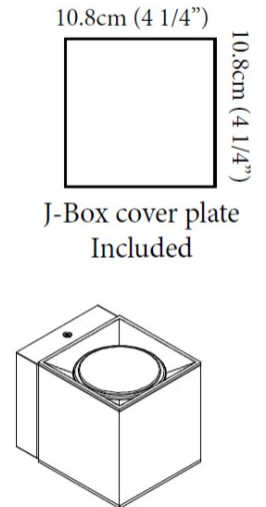

DAU SINGLE COVERED SURFACE

D93081-

base number _____
Finish Options _____

1. To build a product code in our configurator select the specify button on the base model # product page
2. To build a manual product code on this datasheet choose from the options listed below in blue font and add the suffix to the base model #

GENERAL

Series: Dau _____
Subseries: Dau Single Covered _____
Brand: Milan _____
Division: Design _____
Mounting Type: Surface _____
Mounting Location: Wall _____
Subcategory: Downlight _____

PHYSICAL

Shape: Cube _____
Length (mm): 80 _____
Length (in): 3 1/8 _____
Height (mm): 84 _____
Depth (mm): 101 _____
Height (in): 3 1/3 _____
Depth (in): 4 _____
Extension (mm): 101 _____
Extension (in): 4 _____
Light Distribution: Direct _____
Weight (kg): 0.82 _____
Weight (lbs): 1.81 _____
Fixture Finish: BAL / MWL / BSL _____
Fixture Material: Extruded Aluminum _____

ELECTRICAL

Number of Lamps: 1 _____
Lamp Type: LED Retrofit _____
Lamp Shape: MR16 _____
Bulb Included: Bulb Not Included _____
Max. Wattage Per Lamp (W): 4 _____
Lamp Base: GU10 _____
Input Voltage (V): 120Vac Direct Line _____

LED

OPTICAL

RATINGS AND CERTIFICATIONS

Certified By: Certified for North American Standards _____
IP rating: IP20 _____