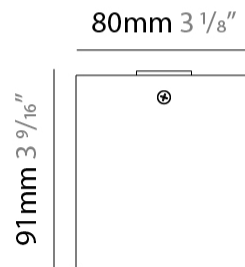

DAU SINGLE SURFACE

D92126R9-

base number Finish
Options

PROJECT
TYPE
SPECIFIER
QUANTITY
DATE

1. To build a product code in our configurator select the specify button on the base model # product page
2. To build a manual product code on this datasheet choose from the options listed below in blue font and add the suffix to the base model #

GENERAL

Series: Dau
Subseries: Dau Single
Brand: Milan
Division: Design
Mounting Type: Surface
Mounting Location: Ceiling
Subcategory: Downlight

PHYSICAL

Shape: Cube
Length (mm): 80
Length (in): 3 1/8
Width (mm): 80
Width (in): 3 1/8
Height (mm): 91
Height (in): 3 9/16
Light Distribution: Direct
Fixture Finish: BAL / MWL / BSL
Fixture Material: Extruded Aluminum

ELECTRICAL

Lamp Type: LED
Input Wattage (W): 10
Total Output Wattage (W): 9.3
Dimming: Tri-Mode (Non-Dimming and Phase Dimming (120Vac only) and 0-10V Dimming)
Driver Included: No
Driver Location: Remote
Driver Type: Constant Current
Input Voltage (V): 120 - 277
Constant Current (MA): 350

LED

Number of LEDs: 1
Color Temperature (°K): 3000
Max. Delivered Lumen (lm): 956
CRI: >90 CRI
Lamp Life (hrs): 50000

OPTICAL

RATINGS AND CERTIFICATIONS

Certified By: Certified for North American Standards
IP rating: IP20