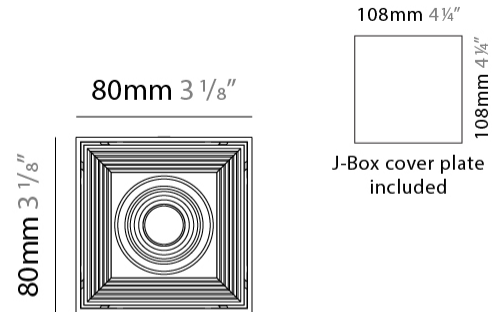

DAU SINGLE SURFACE

D92126R9-

base number Finish
Options

PROJECT
TYPE
SPECIFIER
QUANTITY
DATE

1. To build a product code in our configurator select the specify button on the base model # product page
2. To build a manual product code on this datasheet choose from the options listed below in blue font and add the suffix to the base model #

GENERAL

Series: Dau
Subseries: Dau Single
Brand: Milan
Division: Design
Mounting Type: Surface
Mounting Location: Ceiling
Subcategory: Downlight

PHYSICAL

Shape: Cube
Length (mm): 80
Length (in): 3 1/8
Width (mm): 80
Width (in): 3 1/8
Height (mm): 91
Height (in): 3 9/16
Light Distribution: Direct
Fixture Finish: BAL / MWL / BSL
Fixture Material: Extruded Aluminum

ELECTRICAL

Lamp Type: LED
Input Wattage (W): 10
Total Output Wattage (W): 9.3
Dimming: Tri-Mode (Non-Dimming and Phase Dimming (120Vac only) and 0-10V Dimming)
Driver Included: No
Driver Location: Remote
Driver Type: Constant Current
Input Voltage (V): 120 - 277
Constant Current (MA): 350

LED

Number of LEDs: 1
Color Temperature (°K): 3000
Max. Delivered Lumen (lm): 956
CRI: >90 CRI
Lamp Life (hrs): 50000

OPTICAL

RATINGS AND CERTIFICATIONS

Certified By: Certified for North American Standards
IP rating: IP20