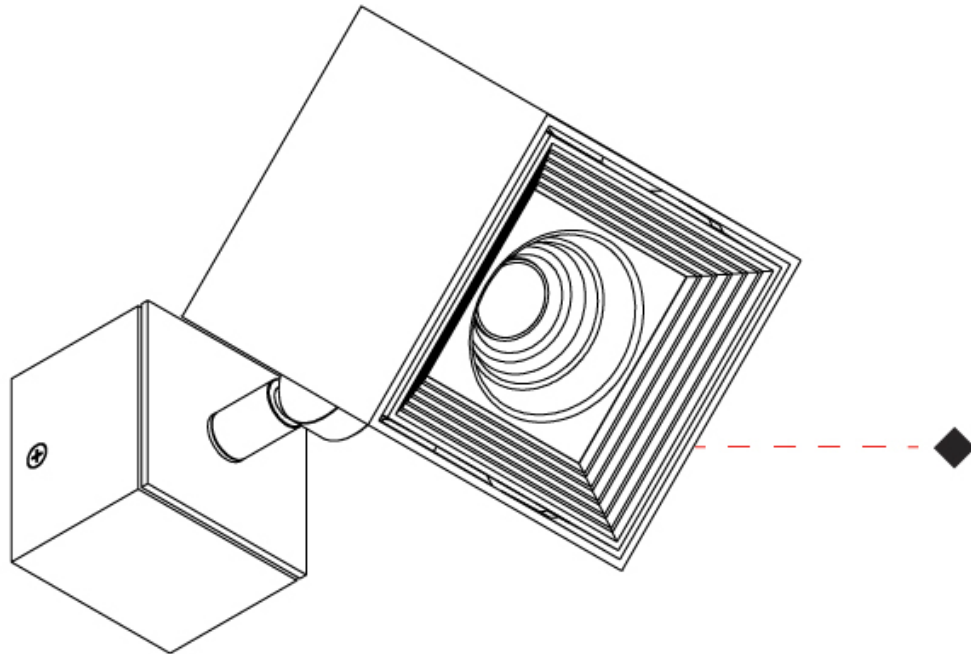

DAU SINGLE ADJUSTABLE SURFACE

D92188R9-

PROJECT	_____
TYPE	_____
SPECIFIER	_____
QUANTITY	_____
DATE	_____

D