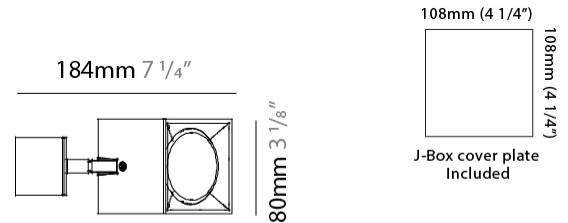

DAU SINGLE SURFACE

D92019-

base number   Finish
Options

PROJECT	_____
TYPE	_____
SPECIFIER	_____
QUANTITY	_____
DATE	_____

1. To build a product code in our configurator select the specify button on the base model # product page
2. To build a manual product code on this datasheet choose from the options listed below in blue font and add the suffix to the base model #

GENERAL

Series: Dau _____
Subseries: Dau Single _____
Brand: Milan _____
Division: Design _____
Mounting Type: Surface _____
Subcategory: Spots _____

PHYSICAL

Shape: Cube _____
Length (mm): 80 _____
Length (in): 3 1/8 _____
Width (mm): 83 _____
Width (in): 3 1/4 _____
Height (mm): 80 _____
Height (in): 3 1/8 _____
Max. Overall Height (mm): 160 _____
Max. Overall Height (in): 6 5/16 _____
Light Distribution: Adjustable / Direct _____
Weight (kg): 0.82 _____
Weight (lbs): 1.81 _____
Fixture Finish: [BAL](#) / [MWL](#) / [BSL](#) _____
Fixture Material: Extruded Aluminum _____

ELECTRICAL

Number of Lamps: 1 _____
Lamp Type: LED Retrofit _____
Lamp Shape: MR16 _____
Bulb Included: Bulb Not Included _____
Max. Wattage Per Lamp (W): 4 _____
Lamp Base: GU10 _____
Input Voltage (V): 120 _____

LED

OPTICAL

RATINGS AND CERTIFICATIONS

Certified By: Certified for North American Standards _____
IP rating: IP20 _____