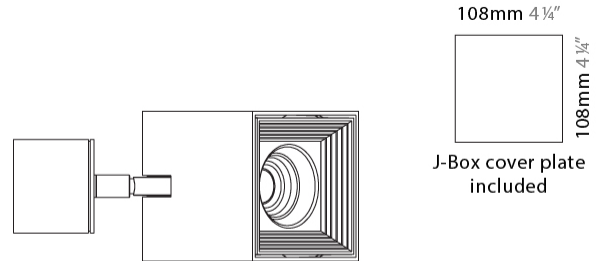

PROJECT	_____
TYPE	_____
SPECIFIER	_____
QUANTITY	_____
DATE	_____

DAU SINGLE ADJUSTABLE SURFACE

D92188R9-

base number Finish
Options

1. To build a product code in our configurator select the specify button on the base model # product page
2. To build a manual product code on this datasheet choose from the options listed below in blue font and add the suffix to the base model #

GENERAL

Series: Dau
Subseries: Dau Single Adjustable
Brand: Milan
Division: Design
Mounting Type: Surface
Subcategory: Spots

PHYSICAL

Shape: Cube
Length (mm): 80
Length (in): 3 1/8
Width (mm): 80
Width (in): 3 1/8
Height (mm): 86
Height (in): 3 3/8
Max. Overall Height (mm): 164
Max. Overall Height (in): 6 7/16
Light Distribution: Adjustable / Direct
Fixture Finish: BAL / MWL / BSL
Fixture Material: Extruded Aluminum

ELECTRICAL

Lamp Type: LED
Input Wattage (W): 10
Total Output Wattage (W): 9.3
Dimming: Tri-Mode (Non-Dimming and Phase Dimming (120Vac only) and 0-10V Dimming)
Driver Included: No
Driver Location: Remote
Driver Type: Constant Current - 120 / 277Vac
Driver Class: Class 2
Input Voltage (V): 120 - 277
Constant Current (MA): 350

LED

Number of LEDs: 1
Color Temperature (°K): 3000
Max. Delivered Lumen (lm): 956
CRI: >90 CRI
Lamp Life (hrs): 50000

OPTICAL

Optic°: 50
Adjustability: Rotational 300°; Tilt 90°

RATINGS AND CERTIFICATIONS

Certified By: Certified for North American Standards
IP rating: IP20