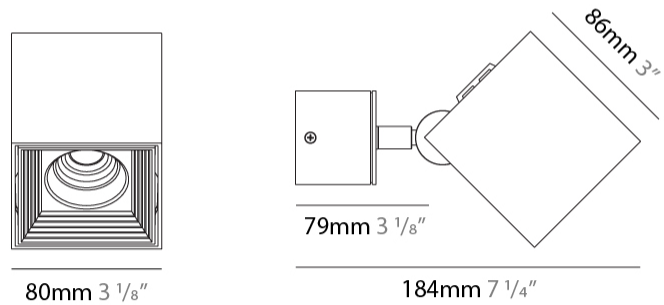

PROJECT	_____
TYPE	_____
SPECIFIER	_____
QUANTITY	_____
DATE	_____

DAU SINGLE ADJUSTABLE SURFACE

D92188R9-

base number Finish
Options

1. To build a product code in our configurator select the specify button on the base model # product page
2. To build a manual product code on this datasheet choose from the options listed below in blue font and add the suffix to the base model #

GENERAL

Series: Dau
Subseries: Dau Single Adjustable
Brand: Milan
Division: Design
Mounting Type: Surface
Subcategory: Spots

PHYSICAL

Shape: Cube
Length (mm): 80
Length (in): 3 1/8
Width (mm): 80
Width (in): 3 1/8
Height (mm): 86
Height (in): 3 3/8
Max. Overall Height (mm): 164
Max. Overall Height (in): 6 7/16
Light Distribution: Adjustable / Direct
Fixture Finish: BAL / MWL / BSL
Fixture Material: Extruded Aluminum

ELECTRICAL

Lamp Type: LED
Input Wattage (W): 10
Total Output Wattage (W): 9.3
Dimming: Tri-Mode (Non-Dimming and Phase Dimming (120Vac only) and 0-10V Dimming)
Driver Included: No
Driver Location: Remote
Driver Type: Constant Current - 120 / 277Vac
Driver Class: Class 2
Input Voltage (V): 120 - 277
Constant Current (MA): 350

LED

Number of LEDs: 1
Color Temperature (°K): 3000
Max. Delivered Lumen (lm): 956
CRI: >90 CRI
Lamp Life (hrs): 50000

OPTICAL

Optic°: 50
Adjustability: Rotational 300°; Tilt 90°

RATINGS AND CERTIFICATIONS

Certified By: Certified for North American Standards
IP rating: IP20