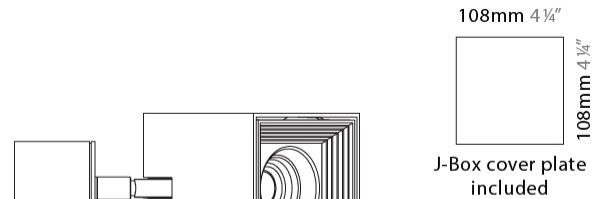

DAU SINGLE ADJUSTABLE SURFACE

D92188R9-

base number Finish
Options

PROJECT
TYPE
SPECIFIER
QUANTITY
DATE

1. To build a product code in our configurator select the specify button on the base model # product page
2. To build a manual product code on this datasheet choose from the options listed below in blue font and add the suffix to the base model #

GENERAL

Series: Dau
Subseries: Dau Single Adjustable
Brand: Milan
Division: Design
Mounting Type: Surface
Subcategory: Spots

PHYSICAL

Shape: Cube
Length (mm): 80
Length (in): 3 1/8
Width (mm): 80
Width (in): 3 1/8
Height (mm): 86
Height (in): 3 3/8
Max. Overall Height (mm): 164
Max. Overall Height (in): 6 7/16
Light Distribution: Adjustable / Direct
Fixture Finish: BAL / MWL / BSL
Fixture Material: Extruded Aluminum

ELECTRICAL

Lamp Type: LED
Input Wattage (W): 10
Total Output Wattage (W): 9.3
Dimming: Tri-Mode (Non-Dimming and Phase Dimming (120Vac only) and 0-10V Dimming)
Driver Included: No
Driver Location: Remote
Driver Type: Constant Current - 120 / 277Vac
Driver Class: Class 2
Input Voltage (V): 120 - 277
Constant Current (MA): 350

LED

Number of LEDs: 1
Color Temperature (°K): 3000
Max. Delivered Lumen (lm): 956
CRI: >90 CRI
Lamp Life (hrs): 50000

OPTICAL

Optic°: 50
Adjustability: Rotational 300°; Tilt 90°

RATINGS AND CERTIFICATIONS

Certified By: Certified for North American Standards
IP rating: IP20