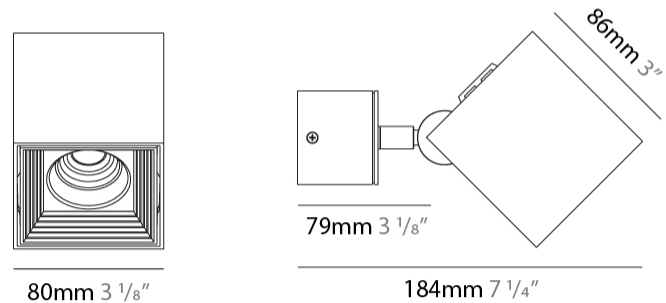

DAU SINGLE ADJUSTABLE SURFACE

D92188R9-

base number Finish
Options

PROJECT
TYPE
SPECIFIER
QUANTITY
DATE

1. To build a product code in our configurator select the specify button on the base model # product page
2. To build a manual product code on this datasheet choose from the options listed below in blue font and add the suffix to the base model #

GENERAL

Series: Dau
Subseries: Dau Single Adjustable
Brand: Milan
Division: Design
Mounting Type: Surface
Subcategory: Spots

PHYSICAL

Shape: Cube
Length (mm): 80
Length (in): 3 1/8
Width (mm): 80
Width (in): 3 1/8
Height (mm): 86
Height (in): 3 3/8
Max. Overall Height (mm): 164
Max. Overall Height (in): 6 7/16
Light Distribution: Adjustable / Direct
Fixture Finish: BAL / MWL / BSL
Fixture Material: Extruded Aluminum

ELECTRICAL

Lamp Type: LED
Input Wattage (W): 10
Total Output Wattage (W): 9.3
Dimming: Tri-Mode (Non-Dimming and Phase Dimming (120Vac only) and 0-10V Dimming)
Driver Included: No
Driver Location: Remote
Driver Type: Constant Current - 120 / 277Vac
Driver Class: Class 2
Input Voltage (V): 120 - 277
Constant Current (MA): 350

LED

Number of LEDs: 1
Color Temperature (°K): 3000
Max. Delivered Lumen (lm): 956
CRI: >90 CRI
Lamp Life (hrs): 50000

OPTICAL

Optic°: 50
Adjustability: Rotational 300°; Tilt 90°

RATINGS AND CERTIFICATIONS

Certified By: Certified for North American Standards
IP rating: IP20