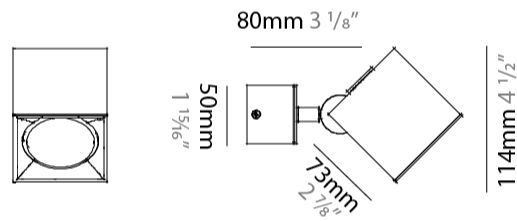

DAU SINGLE SURFACE

D92019-

base number   Finish
Options

1. To build a product code in our configurator select the specify button on the base model # product page
2. To build a manual product code on this datasheet choose from the options listed below in blue font and add the suffix to the base model #

GENERAL

Series: Dau
Subseries: Dau Single
Partner: Milan
Division: Design
Installation: Surface
Product Type: Spots
Mounting Location: Ceiling
Light Distribution: Adjustable / Direct

PHYSICAL

Shape: Cube
Length (mm): 80
Length (in): 3 1/8
Width (mm): 83
Width (in): 3 1/4
Height (mm): 80
Height (in): 3 1/8
Max. Overall Height (mm): 160
Max. Overall Height (in): 6 5/16
Weight (kg): 0.82
Weight (lbs): 1.81
[Fixture Finish: BAL / MWL / BSL](#)
Fixture Material: Extruded Aluminum

ELECTRICAL

Number of Lamps: 1
Lamp Type: LED Retrofit
Lamp Shape: MR16
Bulb Included: Bulb Not Included
Max. Wattage Per Lamp (W): 4
Lamp Base: GU10
Input Voltage (V): 120

LED

OPTICAL

RATINGS AND CERTIFICATIONS

Certified By: Certified for North American Standards
IP rating: IP20

PROJECT	_____
TYPE	_____
SPECIFIER	_____
QUANTITY	_____
DATE	_____