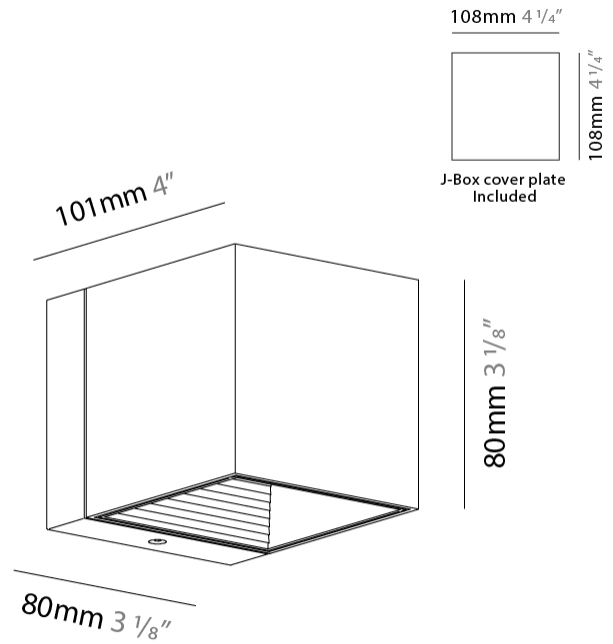

PROJECT	_____
TYPE	_____
SPECIFIER	_____
QUANTITY	_____
DATE	_____

DAU SINGLE SURFACE

D93148R9-

base number   Finish
Options

1. To build a product code in our configurator select the specify button on the base model # product page
2. To build a manual product code on this datasheet choose from the options listed below in blue font and add the suffix to the base model #

GENERAL

Series: Dau _____
Subseries: Dau Single _____
Brand: Milan _____
Division: Design _____
Mounting Type: Surface _____
Mounting Location: Wall _____
Subcategory: Up/Down Light _____

PHYSICAL

Shape: Cube _____
Length (mm): 80 _____
Length (in): 3 1/8 _____
Height (mm): 80 _____
Height (in): 3 1/8 _____
Extension (mm): 101 _____
Extension (in): 4 _____
Light Distribution: Direct / Indirect _____
Fixture Finish: BAL / MWL / BSL _____
Fixture Material: Extruded Aluminum _____

ELECTRICAL

Lamp Type: LED _____
Input Wattage (W): 14 _____
Dimming: Electronic Low Voltage Dimming to 20% _____
Input Voltage (V): 120Vac Direct Line _____

LED

Number of LEDs: 2 _____
Color Temperature (°K): 3000 _____
Max. Delivered Lumen (lm): 1330 _____
CRI: >90 CRI _____

OPTICAL

RATINGS AND CERTIFICATIONS

Certified By: Certified for North American Standards _____
IP rating: IP44 _____