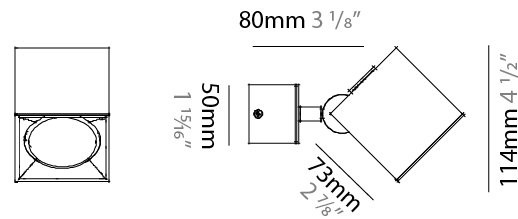

DAU SINGLE SURFACE

D92019- : D92019-BSL

base number

PROJECT	
TYPE	
SPECIFIER	
QUANTITY	
DATE	

1. To build a product code in our configurator select the specify button on the base model # product page
2. To build a manual product code on this datasheet choose from the options listed below in blue font and add the suffix to the base model #

GENERAL

Series: Dau
Subseries: Dau Single
Partner: Milan
Division: Design
Installation: Surface
Product Type: Spots
Mounting Location: Ceiling
Light Distribution: Adjustable / Direct

PHYSICAL

Shape: Cube
Length (mm): 80
Length (in): 3 1/8
Width (mm): 83
Width (in): 3 1/4
Height (mm): 80
Height (in): 3 1/8
Max. Overall Height (mm): 160
Max. Overall Height (in): 6 5/16
Weight (kg): 0.82
Weight (lbs): 1.81
Fixture Material: Extruded Aluminum

ELECTRICAL

Number of Lamps: 1
Lamp Type: LED Retrofit
Lamp Shape: MR16
Bulb Included: Bulb Not Included
Total Output Wattage (W): 4
Max. Wattage Per Lamp (W): 4
Lamp Base: GU10
Input Voltage (V): 120

LED

OPTICAL

RATINGS AND CERTIFICATIONS

Certified By: CSA Certified to UL and CSA Standards
IP rating: IP20