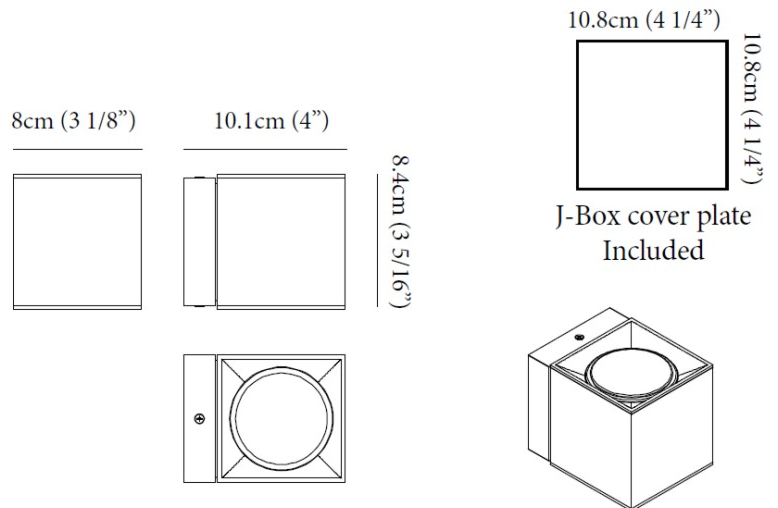

PROJECT	_____
TYPE	_____
SPECIFIER	_____
QUANTITY	_____
DATE	_____

DAU SINGLE COVERED SURFACE

D93081- : D93081-WHI

base number

1. To build a product code in our configurator select the specify button on the base model # product page
2. To build a manual product code on this datasheet choose from the options listed below in blue font and add the suffix to the base model #

GENERAL

Series: Dau
Subseries: Dau Single Covered
Partner: Milan
Division: Design
Installation: Surface
Product Type: Wall Surface
Mounting Location: Wall
Light Distribution: Direct

PHYSICAL

Shape: Cube
Length (mm): 80
Length (in): 3 1/8
Height (mm): 84
Depth (mm): 101
Height (in): 3 3/16
Depth (in): 4
Extension (mm): 101
Extension (in): 4
Weight (kg): 0.82
Weight (lbs): 1.81
Fixture Material: Extruded Aluminum

ELECTRICAL

Number of Lamps: 1
Lamp Type: LED Retrofit
Lamp Shape: MR16
Bulb Included: Bulb Not Included
Total Output Wattage (W): 4
Max. Wattage Per Lamp (W): 4
Lamp Base: GU10
Input Voltage (V): 120Vac Direct Line

LED

OPTICAL

RATINGS AND CERTIFICATIONS

Certified By: CSA Certified to UL and CSA Standards
IP rating: IP20