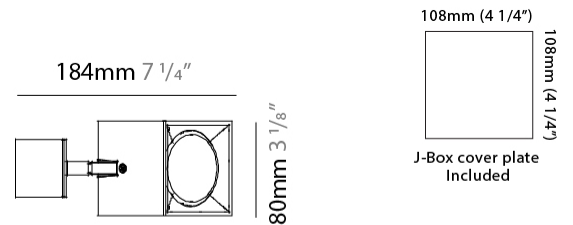

DAU SINGLE SURFACE

D92019-

base number   Finish
Options

1. To build a product code in our configurator select the specify button on the base model # product page
2. To build a manual product code on this datasheet choose from the options listed below in blue font and add the suffix to the base model #

GENERAL

Series: Dau
Subseries: Dau Single
Partner: Milan
Division: Design
Installation: Surface
Product Type: Spots
Mounting Location: Ceiling
Light Distribution: Adjustable / Direct

PHYSICAL

Shape: Cube
Length (mm): 80
Length (in): 3 1/8
Width (mm): 83
Width (in): 3 1/4
Height (mm): 80
Height (in): 3 1/8
Max. Overall Height (mm): 160
Max. Overall Height (in): 6 5/16
Weight (kg): 0.82
Weight (lbs): 1.81
[Fixture Finish: BAL / MWL / BSL](#)
Fixture Material: Extruded Aluminum

ELECTRICAL

Number of Lamps: 1
Lamp Type: LED Retrofit
Lamp Shape: MR16
Bulb Included: Bulb Not Included
Max. Wattage Per Lamp (W): 4
Lamp Base: GU10
Input Voltage (V): 120

LED

OPTICAL

RATINGS AND CERTIFICATIONS

Certified By: Certified for North American Standards
IP rating: IP20

PROJECT	_____
TYPE	_____
SPECIFIER	_____
QUANTITY	_____
DATE	_____