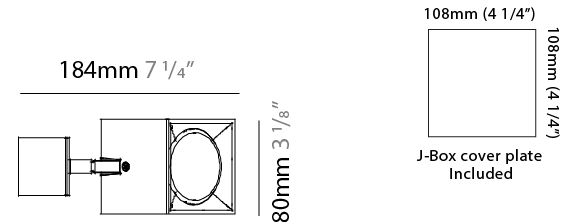

DAU SINGLE SURFACE

D92019- : D92019-BSL

base number

PROJECT	
TYPE	
SPECIFIER	
QUANTITY	
DATE	

1. To build a product code in our configurator select the specify button on the base model # product page
2. To build a manual product code on this datasheet choose from the options listed below in blue font and add the suffix to the base model #

GENERAL

Series: Dau
Subseries: Dau Single
Partner: Milan
Division: Design
Installation: Surface
Product Type: Spots
Mounting Location: Ceiling
Light Distribution: Adjustable / Direct

PHYSICAL

Shape: Cube
Length (mm): 80
Length (in): 3 1/8
Width (mm): 83
Width (in): 3 1/4
Height (mm): 80
Height (in): 3 1/8
Max. Overall Height (mm): 160
Max. Overall Height (in): 6 5/16
Weight (kg): 0.82
Weight (lbs): 1.81
Fixture Material: Extruded Aluminum

ELECTRICAL

Number of Lamps: 1
Lamp Type: LED Retrofit
Lamp Shape: MR16
Bulb Included: Bulb Not Included
Total Output Wattage (W): 4
Max. Wattage Per Lamp (W): 4
Lamp Base: GU10
Input Voltage (V): 120

LED

OPTICAL

RATINGS AND CERTIFICATIONS

Certified By: CSA Certified to UL and CSA Standards
IP rating: IP20