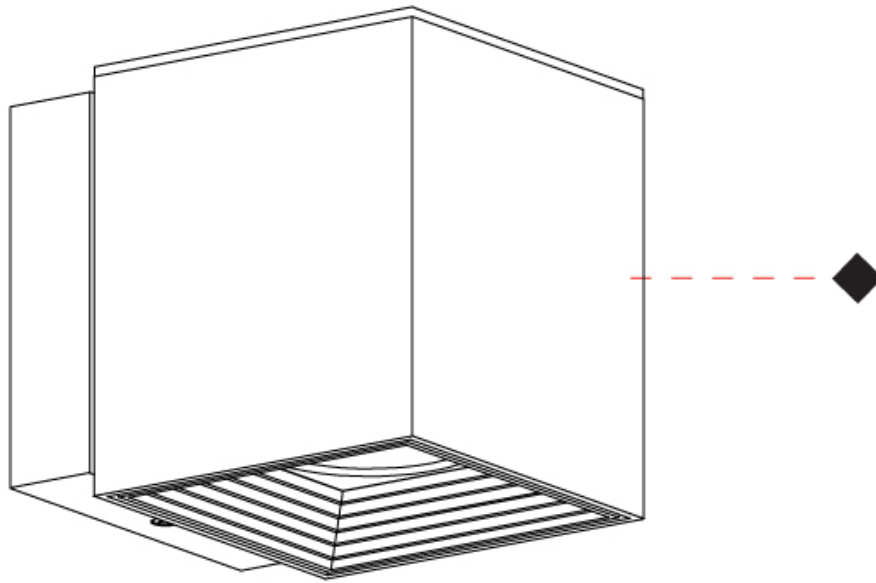

DAU SINGLE SURFACE

D93189R9-

PROJECT _____

TYPE _____

SPECIFIER _____

QUANTITY _____

DATE _____

D