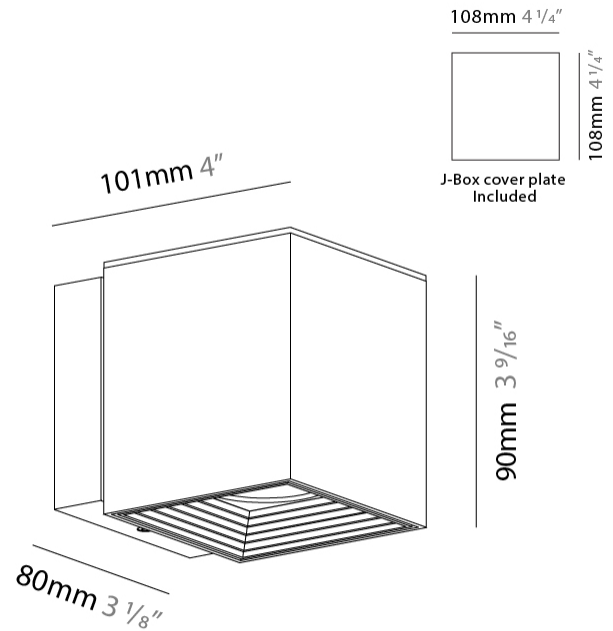

DAU SINGLE SURFACE

D93189R9-

base number Finish
Options

1. To build a product code in our configurator select the specify button on the base model # product page
2. To build a manual product code on this datasheet choose from the options listed below in blue font and add the suffix to the base model #

GENERAL

Series: Dau
Subseries: Dau Single
Partner: Milan
Division: Design
Installation: Surface
Product Type: Downlight
Mounting Location: Wall
Light Distribution: Direct

PHYSICAL

Aperture Sizes - Downlights: 3"
Shape: Cube
Length (mm): 80
Length (in): 3 1/8"
Height (mm): 90
Depth (mm): 101
Height (in): 3 5/16"
Depth (in): 4
Extension (mm): 114
Extension (in): 4 1/2"
Fixture Finish: [BAL / MWL / BSL](#)
Fixture Material: Extruded Aluminum

ELECTRICAL

Lamp Type: LED
Input Wattage (W): 10
Total Output Wattage (W): 9.3
Dimming: Tri-Mode (Non-Dimming and Phase Dimming (120Vac only) and 0-10V Dimming)
Driver Included: Yes
Driver Location: Integrated
Driver Type: Constant Current - 120Vac
Driver Class: Class 2
Input Voltage (V): 120 - 277
Constant Current (MA): 350
Upon Request: Not included - see components) Remote: 0-10Vdc dimming / Phase dimming @120Vac only / 277Vac

LED

Number of LEDs: 1
Color Temperature (°K): 3000
Max. Delivered Lumen (lm): 956
CRI: >90 CRI
Lamp Life (hrs): 50000

OPTICAL

RATINGS AND CERTIFICATIONS

Certified By: Certified for North American Standards
IP rating: IP44