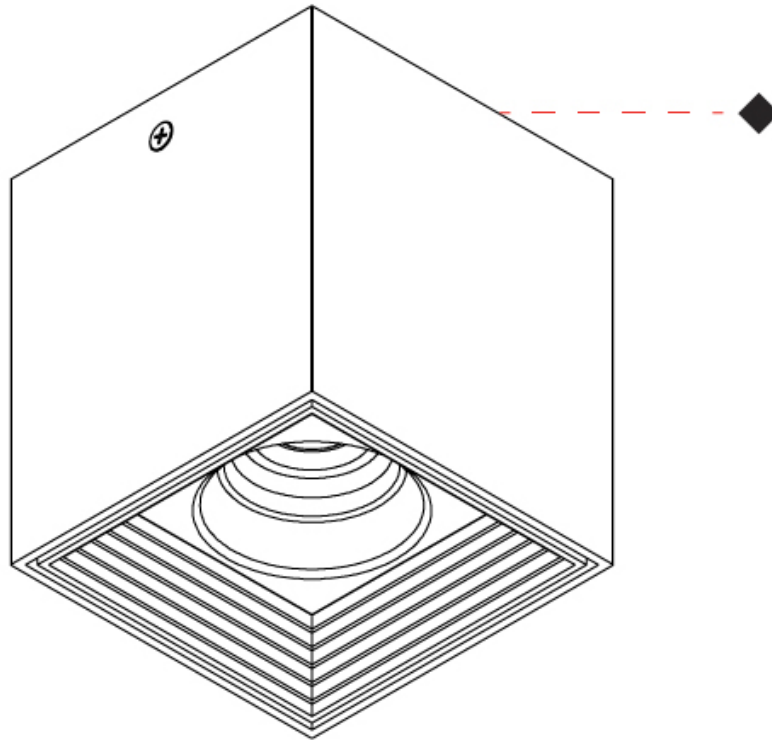

DAU SINGLE SURFACE

D92126R9-

PROJECT _____

TYPE _____

SPECIFIER _____

QUANTITY _____

DATE _____

D