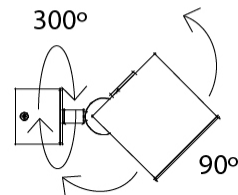

DAU SINGLE SURFACE

D92019-

base number   Finish
Options

1. To build a product code in our configurator select the specify button on the base model # product page
2. To build a manual product code on this datasheet choose from the options listed below in blue font and add the suffix to the base model #

GENERAL

Series: Dau
Subseries: Dau Single
Partner: Milan
Division: Design
Installation: Surface
Product Type: Spots
Mounting Location: Ceiling
Light Distribution: Adjustable / Direct

PHYSICAL

Shape: Cube
Length (mm): 80
Length (in): 3 1/8
Width (mm): 83
Width (in): 3 1/4
Height (mm): 80
Height (in): 3 1/8
Max. Overall Height (mm): 160
Max. Overall Height (in): 6 5/16
Weight (kg): 0.82
Weight (lbs): 1.81
[Fixture Finish: BAL / MWL / BSL](#)
Fixture Material: Extruded Aluminum

ELECTRICAL

Number of Lamps: 1
Lamp Type: LED Retrofit
Lamp Shape: MR16
Bulb Included: Bulb Not Included
Max. Wattage Per Lamp (W): 4
Lamp Base: GU10
Input Voltage (V): 120

LED

OPTICAL

RATINGS AND CERTIFICATIONS

Certified By: Certified for North American Standards
IP rating: IP20

PROJECT	_____
TYPE	_____
SPECIFIER	_____
QUANTITY	_____
DATE	_____