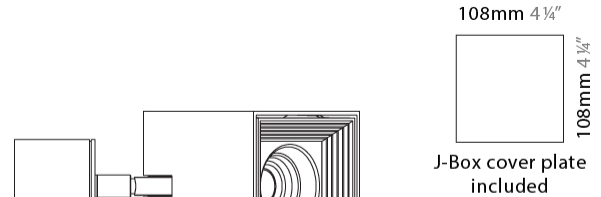

PROJECT	_____
TYPE	_____
SPECIFIER	_____
QUANTITY	_____
DATE	_____

DAU SINGLE ADJUSTABLE SURFACE

D92188R9-

base number Finish
Options

1. To build a product code in our configurator select the specify button on the base model # product page
2. To build a manual product code on this datasheet choose from the options listed below in blue font and add the suffix to the base model #

GENERAL

Series: Dau
Subseries: Dau Single Adjustable
Brand: Milan
Division: Design
Mounting Type: Surface
Subcategory: Spots

PHYSICAL

Shape: Cube
Length (mm): 80
Length (in): 3 1/8
Width (mm): 80
Width (in): 3 1/8
Height (mm): 86
Height (in): 3 3/8
Max. Overall Height (mm): 164
Max. Overall Height (in): 6 7/16
Light Distribution: Adjustable / Direct
Fixture Finish: BAL / MWL / BSL
Fixture Material: Extruded Aluminum

ELECTRICAL

Lamp Type: LED
Input Wattage (W): 10
Total Output Wattage (W): 9.3
Dimming: Tri-Mode (Non-Dimming and Phase Dimming (120Vac only) and 0-10V Dimming)
Driver Included: No
Driver Location: Remote
Driver Type: Constant Current - 120 / 277Vac
Driver Class: Class 2
Input Voltage (V): 120 - 277
Constant Current (MA): 350

LED

Number of LEDs: 1
Color Temperature (°K): 3000
Max. Delivered Lumen (lm): 956
CRI: >90 CRI
Lamp Life (hrs): 50000

OPTICAL

Optic°: 50
Adjustability: Rotational 300°; Tilt 90°

RATINGS AND CERTIFICATIONS

Certified By: Certified for North American Standards
IP rating: IP20