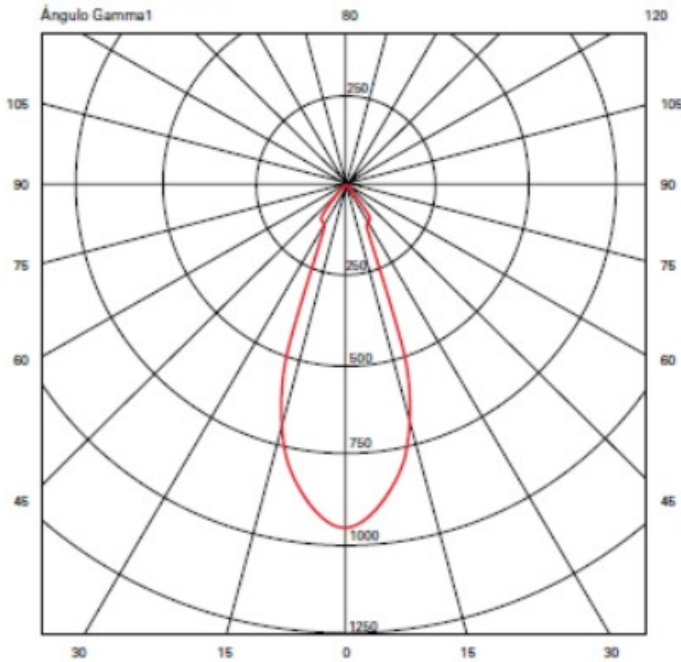

HALOGEN 75 W

Ángulo Gamma1