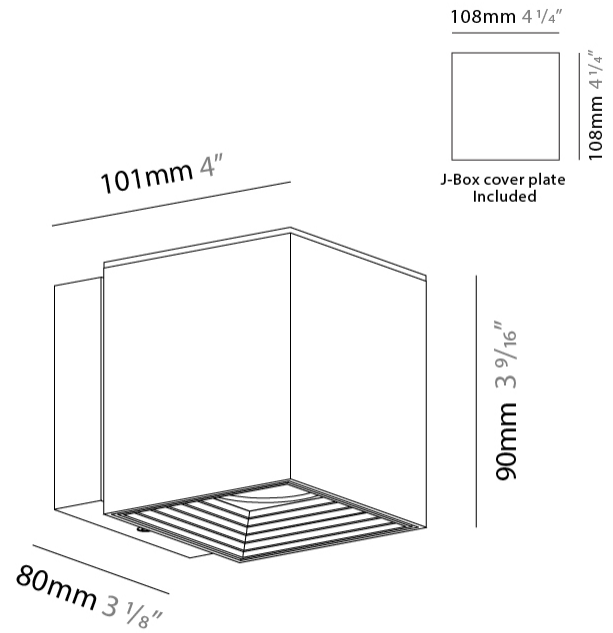

GENERAL

Series: Dau _____
Subseries: Dau Single _____
Brand: Milan _____
Division: Design _____
Mounting Type: Surface _____
Mounting Location: Wall _____
Subcategory: Downlight _____

PHYSICAL

Shape: Cube _____
Length (mm): 80 _____
Length (in): 3 1/8 _____
Height (mm): 90 _____
Depth (mm): 101 _____
Height (in): 3 9/16 _____
Depth (in): 4 _____
Extension (mm): 114 _____
Extension (in): 4 1/2 _____
Light Distribution: Direct _____
Fixture Finish: [BAL / MWL / BSL](#) _____
Fixture Material: Extruded Aluminum _____

ELECTRICAL

Lamp Type: LED _____
Input Wattage (W): 10 _____
Total Output Wattage (W): 9.3 _____
Dimming: Tri-Mode (Non-Dimming and Phase Dimming (120Vac only) and 0-10V Dimming) _____
Driver Included: Yes _____
Driver Location: Integrated _____
Driver Type: Constant Current - 120Vac _____
Driver Class: Class 2 _____
Input Voltage (V): 120 - 277 _____
Constant Current (MA): 350 _____
Upon Request: Not included - see components) Remote: 0-10Vdc dimming / Phase dimming @120Vac only / 277Vac _____

LED

Number of LEDs: 1 _____
Color Temperature (°K): 3000 _____
Max. Delivered Lumen (lm): 956 _____
CRI: >90 CRI _____
Lamp Life (hrs): 50000 _____

OPTICAL

RATINGS AND CERTIFICATIONS

Certified By: Certified for North American Standards _____
IP rating: IP44 _____