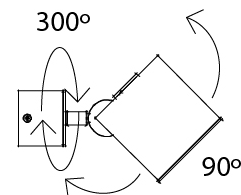

DAU SINGLE SURFACE

D92019- : D92019-BSL

base number

PROJECT	
TYPE	
SPECIFIER	
QUANTITY	
DATE	

1. To build a product code in our configurator select the specify button on the base model # product page
2. To build a manual product code on this datasheet choose from the options listed below in blue font and add the suffix to the base model #

GENERAL

Series: Dau
Subseries: Dau Single
Partner: Milan
Division: Design
Installation: Surface
Product Type: Spots
Mounting Location: Ceiling
Light Distribution: Adjustable / Direct

PHYSICAL

Shape: Cube
Length (mm): 80
Length (in): 3 1/8
Width (mm): 83
Width (in): 3 1/4
Height (mm): 80
Height (in): 3 1/8
Max. Overall Height (mm): 160
Max. Overall Height (in): 6 5/16
Weight (kg): 0.82
Weight (lbs): 1.81
Fixture Material: Extruded Aluminum

ELECTRICAL

Number of Lamps: 1
Lamp Type: LED Retrofit
Lamp Shape: MR16
Bulb Included: Bulb Not Included
Total Output Wattage (W): 4
Max. Wattage Per Lamp (W): 4
Lamp Base: GU10
Input Voltage (V): 120

LED

OPTICAL

RATINGS AND CERTIFICATIONS

Certified By: CSA Certified to UL and CSA Standards
IP rating: IP20