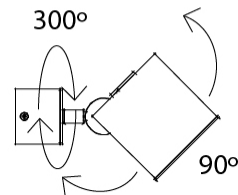

DAU SINGLE SURFACE

D92019-

base number   Finish
Options

PROJECT	_____
TYPE	_____
SPECIFIER	_____
QUANTITY	_____
DATE	_____

1. To build a product code in our configurator select the specify button on the base model # product page
2. To build a manual product code on this datasheet choose from the options listed below in blue font and add the suffix to the base model #

GENERAL

Series: Dau _____
Subseries: Dau Single _____
Brand: Milan _____
Division: Design _____
Mounting Type: Surface _____
Subcategory: Spots _____

PHYSICAL

Shape: Cube _____
Length (mm): 80 _____
Length (in): 3 1/8 _____
Width (mm): 83 _____
Width (in): 3 1/4 _____
Height (mm): 80 _____
Height (in): 3 1/8 _____
Max. Overall Height (mm): 160 _____
Max. Overall Height (in): 6 5/16 _____
Light Distribution: Adjustable / Direct _____
Weight (kg): 0.82 _____
Weight (lbs): 1.81 _____
Fixture Finish: [BAL / MWL / BSL](#) _____
Fixture Material: Extruded Aluminum _____

ELECTRICAL

Number of Lamps: 1 _____
Lamp Type: LED Retrofit _____
Lamp Shape: MR16 _____
Bulb Included: Bulb Not Included _____
Max. Wattage Per Lamp (W): 4 _____
Lamp Base: GU10 _____
Input Voltage (V): 120 _____

LED

OPTICAL

RATINGS AND CERTIFICATIONS

Certified By: Certified for North American Standards _____
IP rating: IP20 _____