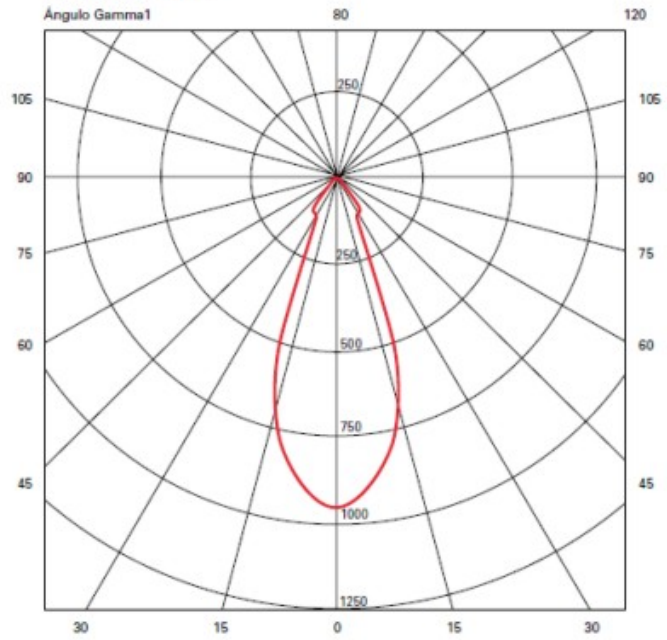

HALOGEN 75 W