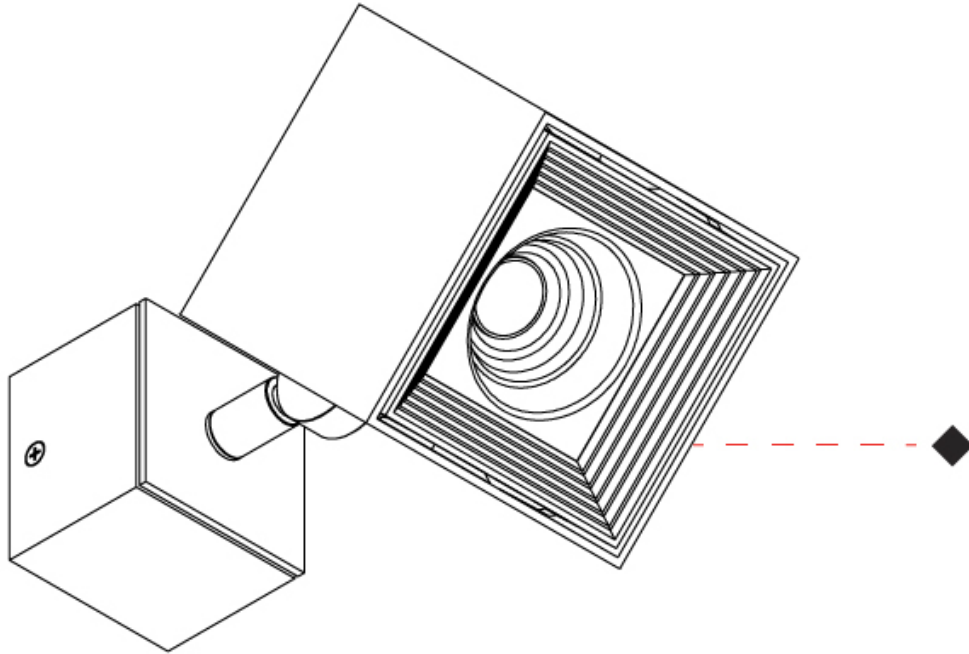

DAU SINGLE ADJUSTABLE SURFACE

D92188R9-

PROJECT	_____
TYPE	_____
SPECIFIER	_____
QUANTITY	_____
DATE	_____