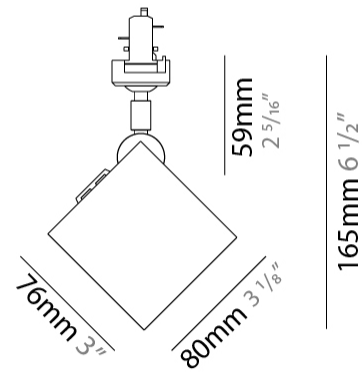

PROJECT	_____
TYPE	_____
SPECIFIER	_____
QUANTITY	_____
DATE	_____

DAU SINGLE TRACK

D96048R9-

base number Finish
Options

1. To build a product code in our configurator select the specify button on the base model # product page
2. To build a manual product code on this datasheet choose from the options listed below in blue font and add the suffix to the base model #

GENERAL

Series: Dau
Subseries: Dau Single
Brand: Milan
Division: Design
Mounting Type: Track
Mounting Location: Ceiling
Subcategory: Spots

PHYSICAL

Shape: Cube
Width (mm): 80
Width (in): 3 1/8
Height (mm): 165
Height (in): 6 1/2
Light Distribution: Adjustable / Direct
Fixture Finish: BAL / MWL / BSL
Fixture Material: Extruded Aluminum

ELECTRICAL

Number of Lamps: 1
Lamp Type: LED
Total Output Wattage (W): 9.3
Dimming: Phase Dimming (120Vac Only)
Input Voltage (V): 120

LED

Number of LEDs: 1
Color Temperature (°K): 3000
Max. Delivered Lumen (lm): 956
CRI: >90 CRI
Lamp Life (hrs): 50000

OPTICAL

RATINGS AND CERTIFICATIONS

Certified By: Certified for North American Standards
IP rating: IP20

80mm 3 1/8"