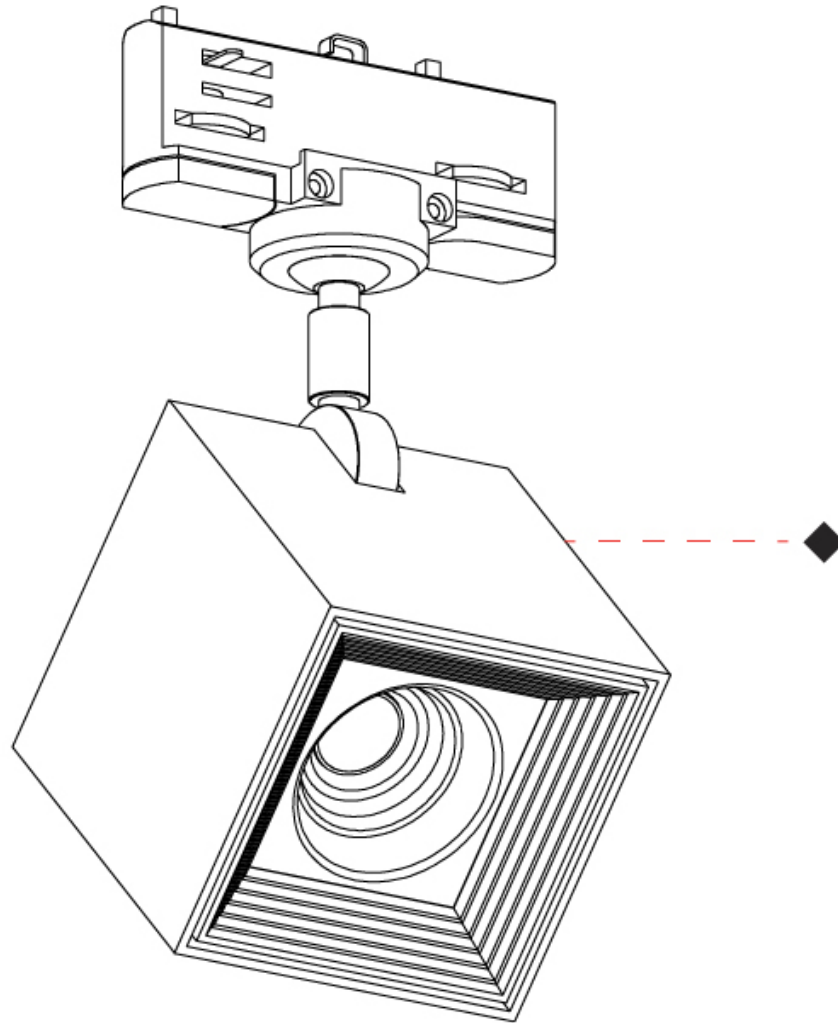

DAU SINGLE TRACK

D96048R9-

PROJECT _____

TYPE _____

SPECIFIER _____

QUANTITY _____

DATE _____

D