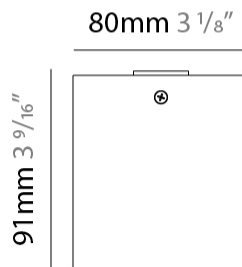

DAU SINGLE SURFACE

D92126R9-

base number Finish Options

1. To build a product code in our configurator select the specify button on the base model # product page
2. To build a manual product code on this datasheet choose from the options listed below in blue font and add the suffix to the base model #

GENERAL

Series: Dau
Subseries: Dau Single
Brand: Milan
Division: Design
Mounting Type: Surface
Mounting Location: Ceiling
Subcategory: Downlight

PHYSICAL

Shape: Cube
Length (mm): 80
Length (in): 3 1/8
Width (mm): 80
Width (in): 3 1/8
Height (mm): 91
Height (in): 3 9/16
Light Distribution: Direct
Fixture Finish: BAL / MWL / BSL
Fixture Material: Extruded Aluminum

ELECTRICAL

Lamp Type: LED
Input Wattage (W): 10
Total Output Wattage (W): 9.3
Dimming: Tri-Mode (Non-Dimming and Phase Dimming (120Vac only) and 0-10V Dimming)
Driver Included: No
Driver Location: Remote
Driver Type: Constant Current
Input Voltage (V): 120 - 277
Constant Current (MA): 350

LED

Number of LEDs: 1
Color Temperature (°K): 3000
Max. Delivered Lumen (lm): 956
CRI: >90 CRI
Lamp Life (hrs): 50000

OPTICAL

RATINGS AND CERTIFICATIONS

Certified By: Certified for North American Standards
IP rating: IP20

PROJECT
TYPE
SPECIFIER
QUANTITY
DATE