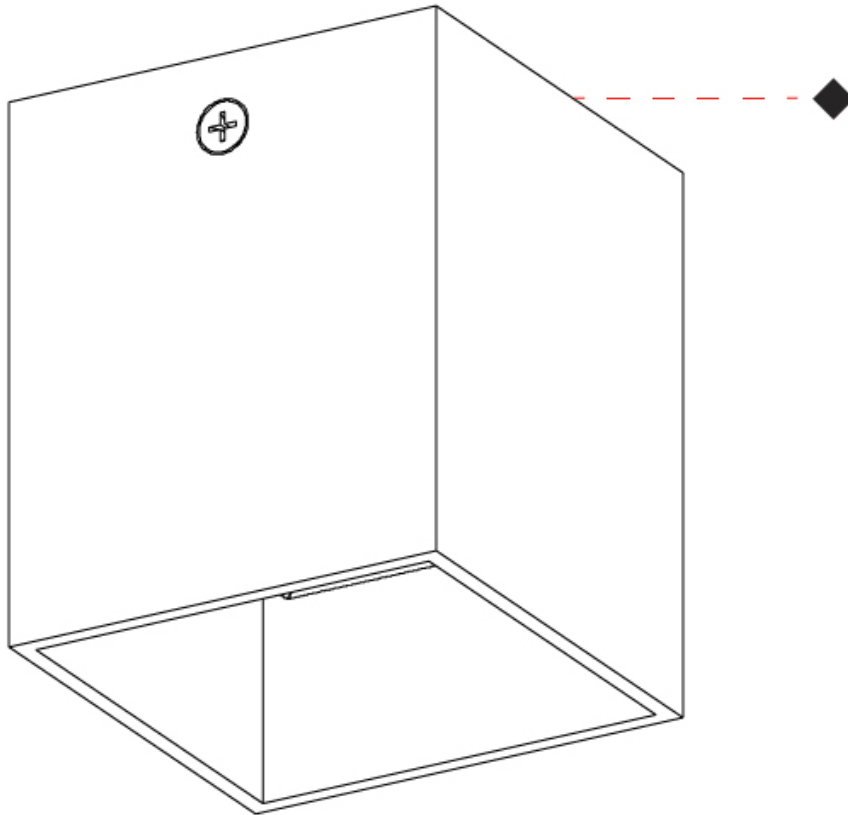

DAU SINGLE SURFACE

D92130R9-

PROJECT	_____
TYPE	_____
SPECIFIER	_____
QUANTITY	_____
DATE	_____