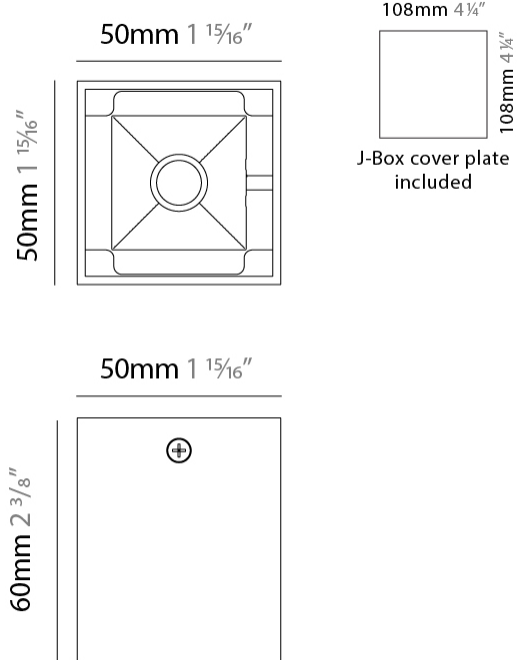

DAU SINGLE SURFACE

D92130R9-

base number Finish
Options

PROJECT
TYPE
SPECIFIER
QUANTITY
DATE

1. To build a product code in our configurator select the specify button on the base model # product page
2. To build a manual product code on this datasheet choose from the options listed below in blue font and add the suffix to the base model #

GENERAL

Series: Dau
Subseries: Dau Single
Brand: Milan
Division: Design
Mounting Type: Surface
Mounting Location: Ceiling
Subcategory: Downlight

PHYSICAL

Shape: Cube
Length (mm): 50
Length (in): 2
Width (mm): 50
Width (in): 2
Height (mm): 60
Height (in): 2 3/8
Light Distribution: Direct
Fixture Finish: BAL / MWL / BSL
Fixture Material: Extruded Aluminum

ELECTRICAL

Lamp Type: LED
Input Wattage (W): 5
Dimming: Electronic Low Voltage Dimming
Input Voltage (V): 120Vac Direct Line

LED

Number of LEDs: 1
Color Temperature (°K): 3000
Max. Delivered Lumen (lm): 500
CRI: >90 CRI
Lamp Life (hrs): 50000

OPTICAL

RATINGS AND CERTIFICATIONS

Certified By: Certified for North American Standards
IP rating: IP20