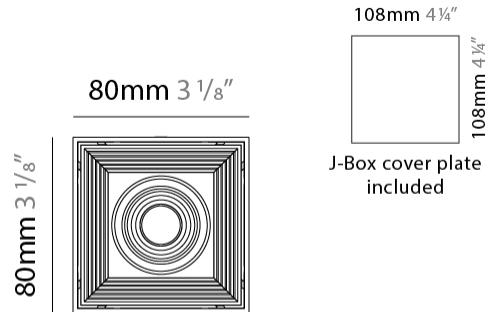

DAU SINGLE SURFACE

D92126R9-

base number Finish Options

1. To build a product code in our configurator select the specify button on the base model # product page
2. To build a manual product code on this datasheet choose from the options listed below in blue font and add the suffix to the base model #

GENERAL

Series: Dau
Subseries: Dau Single
Brand: Milan
Division: Design
Mounting Type: Surface
Mounting Location: Ceiling
Subcategory: Downlight

PHYSICAL

Shape: Cube
Length (mm): 80
Length (in): 3 1/8
Width (mm): 80
Width (in): 3 1/8
Height (mm): 91
Height (in): 3 9/16
Light Distribution: Direct
Fixture Finish: BAL / MWL / BSL
Fixture Material: Extruded Aluminum

ELECTRICAL

Lamp Type: LED
Input Wattage (W): 10
Total Output Wattage (W): 9.3
Dimming: Tri-Mode (Non-Dimming and Phase Dimming (120Vac only) and 0-10V Dimming)
Driver Included: No
Driver Location: Remote
Driver Type: Constant Current
Input Voltage (V): 120 - 277
Constant Current (MA): 350

LED

Number of LEDs: 1
Color Temperature (°K): 3000
Max. Delivered Lumen (lm): 956
CRI: >90 CRI
Lamp Life (hrs): 50000

OPTICAL

RATINGS AND CERTIFICATIONS

Certified By: Certified for North American Standards
IP rating: IP20

PROJECT
TYPE
SPECIFIER
QUANTITY
DATE