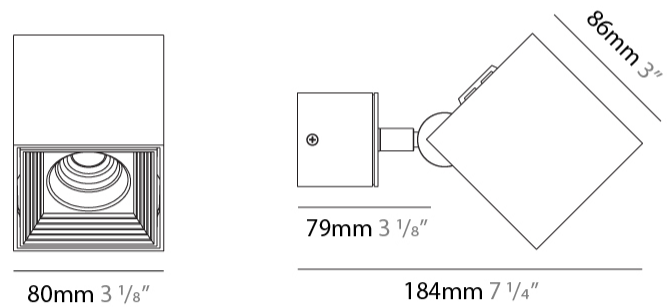

PROJECT	
TYPE	
SPECIFIER	
QUANTITY	
DATE	

DAU SINGLE ADJUSTABLE SURFACE

D92188R9-

base number Finish
Options

1. To build a product code in our configurator select the specify button on the base model # product page
2. To build a manual product code on this datasheet choose from the options listed below in blue font and add the suffix to the base model #

GENERAL

Series: Dau
Subseries: Dau Single Adjustable
Brand: Milan
Division: Design
Mounting Type: Surface
Subcategory: Spots

PHYSICAL

Shape: Cube
Length (mm): 80
Length (in): 3 1/8
Width (mm): 80
Width (in): 3 1/8
Height (mm): 86
Height (in): 3 3/8
Max. Overall Height (mm): 164
Max. Overall Height (in): 6 7/16
Light Distribution: Adjustable / Direct
Fixture Finish: BAL / MWL / BSL
Fixture Material: Extruded Aluminum

ELECTRICAL

Lamp Type: LED
Input Wattage (W): 10
Total Output Wattage (W): 9.3
Dimming: Tri-Mode (Non-Dimming and Phase Dimming (120Vac only) and 0-10V Dimming)
Driver Included: No
Driver Location: Remote
Driver Type: Constant Current - 120 / 277Vac
Driver Class: Class 2
Input Voltage (V): 120 - 277
Constant Current (MA): 350

LED

Number of LEDs: 1
Color Temperature (°K): 3000
Max. Delivered Lumen (lm): 956
CRI: >90 CRI
Lamp Life (hrs): 50000

OPTICAL

Optic°: 50
Adjustability: Rotational 300°; Tilt 90°

RATINGS AND CERTIFICATIONS

Certified By: Certified for North American Standards
IP rating: IP20