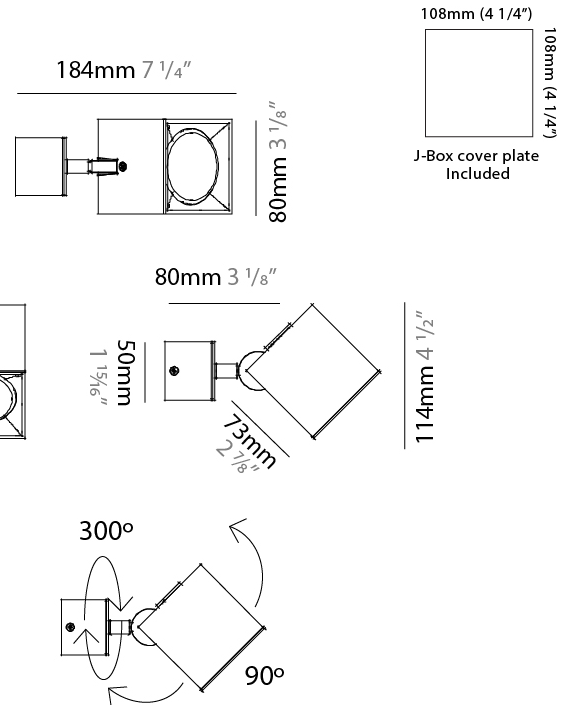

DAU SINGLE SURFACE

D92019-

base number   Finish
Options

PROJECT	_____
TYPE	_____
SPECIFIER	_____
QUANTITY	_____
DATE	_____

1. To build a product code in our configurator select the specify button on the base model # product page
2. To build a manual product code on this datasheet choose from the options listed below in blue font and add the suffix to the base model #

GENERAL

Series: Dau _____
Subseries: Dau Single _____
Brand: Milan _____
Division: Design _____
Mounting Type: Surface _____
Subcategory: Spots _____

PHYSICAL

Shape: Cube _____
Length (mm): 80 _____
Length (in): 3 1/8 _____
Width (mm): 83 _____
Width (in): 3 1/4 _____
Height (mm): 80 _____
Height (in): 3 1/8 _____
Max. Overall Height (mm): 160 _____
Max. Overall Height (in): 6 5/16 _____
Light Distribution: Adjustable / Direct _____
Weight (kg): 0.82 _____
Weight (lbs): 1.81 _____
Fixture Finish: [BAL / MWL / BSL](#) _____
Fixture Material: Extruded Aluminum _____

ELECTRICAL

Number of Lamps: 1 _____
Lamp Type: LED Retrofit _____
Lamp Shape: MR16 _____
Bulb Included: Bulb Not Included _____
Max. Wattage Per Lamp (W): 4 _____
Lamp Base: GU10 _____
Input Voltage (V): 120 _____

LED

OPTICAL

RATINGS AND CERTIFICATIONS

Certified By: Certified for North American Standards _____
IP rating: IP20 _____