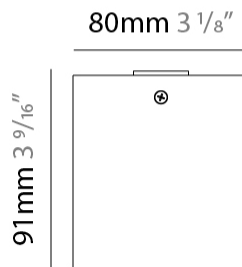

DAU SINGLE SURFACE

D92126R9-

base number Finish
Options

PROJECT
TYPE
SPECIFIER
QUANTITY
DATE

1. To build a product code in our configurator select the specify button on the base model # product page
2. To build a manual product code on this datasheet choose from the options listed below in blue font and add the suffix to the base model #

GENERAL

Series: Dau
Subseries: Dau Single
Brand: Milan
Division: Design
Mounting Type: Surface
Mounting Location: Ceiling
Subcategory: Downlight

PHYSICAL

Shape: Cube
Length (mm): 80
Length (in): 3 1/8
Width (mm): 80
Width (in): 3 1/8
Height (mm): 91
Height (in): 3 9/16
Light Distribution: Direct
Fixture Finish: BAL / MWL / BSL
Fixture Material: Extruded Aluminum

ELECTRICAL

Lamp Type: LED
Input Wattage (W): 10
Total Output Wattage (W): 9.3
Dimming: Tri-Mode (Non-Dimming and Phase Dimming (120Vac only) and 0-10V Dimming)
Driver Included: No
Driver Location: Remote
Driver Type: Constant Current
Input Voltage (V): 120 - 277
Constant Current (MA): 350

LED

Number of LEDs: 1
Color Temperature (°K): 3000
Max. Delivered Lumen (lm): 956
CRI: >90 CRI
Lamp Life (hrs): 50000

OPTICAL

RATINGS AND CERTIFICATIONS

Certified By: Certified for North American Standards
IP rating: IP20