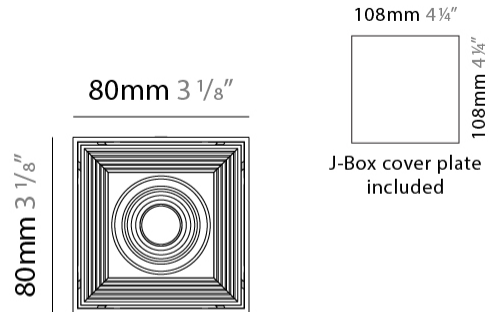

DAU SINGLE SURFACE

D92126R9-

base number Finish
Options

PROJECT
TYPE
SPECIFIER
QUANTITY
DATE

1. To build a product code in our configurator select the specify button on the base model # product page
2. To build a manual product code on this datasheet choose from the options listed below in blue font and add the suffix to the base model #

GENERAL

Series: Dau
Subseries: Dau Single
Brand: Milan
Division: Design
Mounting Type: Surface
Mounting Location: Ceiling
Subcategory: Downlight

PHYSICAL

Shape: Cube
Length (mm): 80
Length (in): 3 1/8
Width (mm): 80
Width (in): 3 1/8
Height (mm): 91
Height (in): 3 9/16
Light Distribution: Direct
Fixture Finish: BAL / MWL / BSL
Fixture Material: Extruded Aluminum

ELECTRICAL

Lamp Type: LED
Input Wattage (W): 10
Total Output Wattage (W): 9.3
Dimming: Tri-Mode (Non-Dimming and Phase Dimming (120Vac only) and 0-10V Dimming)
Driver Included: No
Driver Location: Remote
Driver Type: Constant Current
Input Voltage (V): 120 - 277
Constant Current (MA): 350

LED

Number of LEDs: 1
Color Temperature (°K): 3000
Max. Delivered Lumen (lm): 956
CRI: >90 CRI
Lamp Life (hrs): 50000

OPTICAL

RATINGS AND CERTIFICATIONS

Certified By: Certified for North American Standards
IP rating: IP20