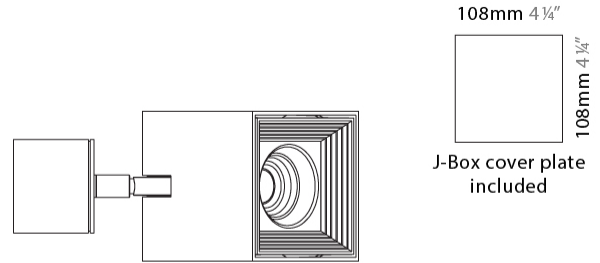

PROJECT	
TYPE	
SPECIFIER	
QUANTITY	
DATE	

DAU SINGLE ADJUSTABLE SURFACE

D92188R9-

base number Finish
Options

1. To build a product code in our configurator select the specify button on the base model # product page
2. To build a manual product code on this datasheet choose from the options listed below in blue font and add the suffix to the base model #

GENERAL

Series: Dau
Subseries: Dau Single Adjustable
Brand: Milan
Division: Design
Mounting Type: Surface
Subcategory: Spots

PHYSICAL

Shape: Cube
Length (mm): 80
Length (in): 3 1/8
Width (mm): 80
Width (in): 3 1/8
Height (mm): 86
Height (in): 3 3/8
Max. Overall Height (mm): 164
Max. Overall Height (in): 6 7/16
Light Distribution: Adjustable / Direct
Fixture Finish: BAL / MWL / BSL
Fixture Material: Extruded Aluminum

ELECTRICAL

Lamp Type: LED
Input Wattage (W): 10
Total Output Wattage (W): 9.3
Dimming: Tri-Mode (Non-Dimming and Phase Dimming (120Vac only) and 0-10V Dimming)
Driver Included: No
Driver Location: Remote
Driver Type: Constant Current - 120 / 277Vac
Driver Class: Class 2
Input Voltage (V): 120 - 277
Constant Current (MA): 350

LED

Number of LEDs: 1
Color Temperature (°K): 3000
Max. Delivered Lumen (lm): 956
CRI: >90 CRI
Lamp Life (hrs): 50000

OPTICAL

Optic°: 50
Adjustability: Rotational 300°; Tilt 90°

RATINGS AND CERTIFICATIONS

Certified By: Certified for North American Standards
IP rating: IP20