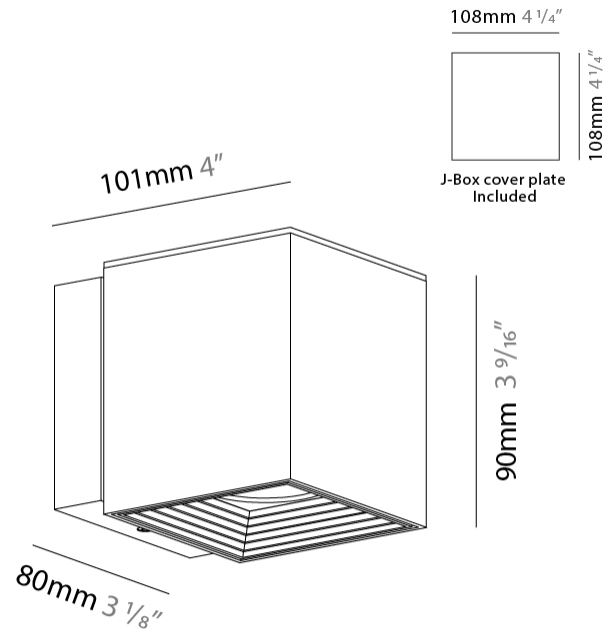

PROJECT	_____
TYPE	_____
SPECIFIER	_____
QUANTITY	_____
DATE	_____

DAU SINGLE SURFACE

D93189R9-

base number Finish
Options

1. To build a product code in our configurator select the specify button on the base model # product page
2. To build a manual product code on this datasheet choose from the options listed below in blue font and add the suffix to the base model #

GENERAL

Series: Dau
Subseries: Dau Single
Brand: Milan
Division: Design
Mounting Type: Surface
Mounting Location: Wall
Subcategory: Downlight

PHYSICAL

Shape: Cube
Length (mm): 80
Length (in): 3 1/8
Height (mm): 90
Depth (mm): 101
Height (in): 3 9/16
Depth (in): 4
Extension (mm): 114
Extension (in): 4 1/2
Light Distribution: Direct
[Fixture Finish: BAL / MWL / BSL](#)
Fixture Material: Extruded Aluminum

ELECTRICAL

Lamp Type: LED
Input Wattage (W): 10
Total Output Wattage (W): 9.3
Dimming: Tri-Mode (Non-Dimming and Phase Dimming (120Vac only) and 0-10V Dimming)
Driver Included: Yes
Driver Location: Integrated
Driver Type: Constant Current - 120Vac
Driver Class: Class 2
Input Voltage (V): 120 - 277
Constant Current (MA): 350
Upon Request: Not included - see components) Remote: 0-10Vdc dimming / Phase dimming @120Vac only / 277Vac

LED

Number of LEDs: 1
Color Temperature (°K): 3000
Max. Delivered Lumen (lm): 956
CRI: >90 CRI
Lamp Life (hrs): 50000

OPTICAL

RATINGS AND CERTIFICATIONS

Certified By: Certified for North American Standards
IP rating: IP44