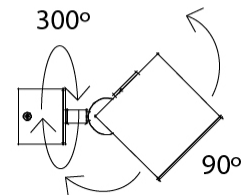

PROJECT	_____
TYPE	_____
SPECIFIER	_____
QUANTITY	_____
DATE	_____

DAU SINGLE SURFACE

D92019-

base number   Finish
Options

1. To build a product code in our configurator select the specify button on the base model # product page
2. To build a manual product code on this datasheet choose from the options listed below in blue font and add the suffix to the base model #

GENERAL

Series: Dau _____
Subseries: Dau Single _____
Brand: Milan _____
Division: Design _____
Mounting Type: Surface _____
Subcategory: Spots _____

PHYSICAL

Shape: Cube _____
Length (mm): 80 _____
Length (in): 3 1/8 _____
Width (mm): 83 _____
Width (in): 3 1/4 _____
Height (mm): 80 _____
Height (in): 3 1/8 _____
Max. Overall Height (mm): 160 _____
Max. Overall Height (in): 6 5/16 _____
Light Distribution: Adjustable / Direct _____
Weight (kg): 0.82 _____
Weight (lbs): 1.81 _____
Fixture Finish: [BAL](#) / [MWL](#) / [BSL](#) _____
Fixture Material: Extruded Aluminum _____

ELECTRICAL

Number of Lamps: 1 _____
Lamp Type: LED Retrofit _____
Lamp Shape: MR16 _____
Bulb Included: Bulb Not Included _____
Max. Wattage Per Lamp (W): 4 _____
Lamp Base: GU10 _____
Input Voltage (V): 120 _____

LED

OPTICAL

RATINGS AND CERTIFICATIONS

Certified By: Certified for North American Standards _____
IP rating: IP20 _____