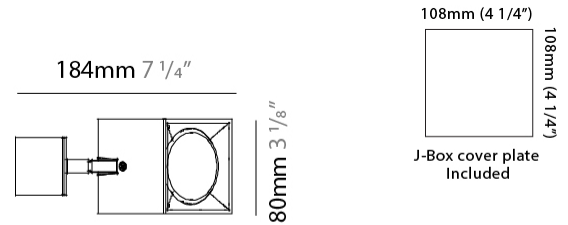

PROJECT	_____
TYPE	_____
SPECIFIER	_____
QUANTITY	_____
DATE	_____

DAU SINGLE SURFACE

D92019-

base number   Finish
Options

1. To build a product code in our configurator select the specify button on the base model # product page
2. To build a manual product code on this datasheet choose from the options listed below in blue font and add the suffix to the base model #

GENERAL

Series: Dau _____
Subseries: Dau Single _____
Brand: Milan _____
Division: Design _____
Mounting Type: Surface _____
Subcategory: Spots _____

PHYSICAL

Shape: Cube _____
Length (mm): 80 _____
Length (in): 3 1/8 _____
Width (mm): 83 _____
Width (in): 3 1/4 _____
Height (mm): 80 _____
Height (in): 3 1/8 _____
Max. Overall Height (mm): 160 _____
Max. Overall Height (in): 6 5/16 _____
Light Distribution: Adjustable / Direct _____
Weight (kg): 0.82 _____
Weight (lbs): 1.81 _____
Fixture Finish: [BAL](#) / [MWL](#) / [BSL](#) _____
Fixture Material: Extruded Aluminum _____

ELECTRICAL

Number of Lamps: 1 _____
Lamp Type: LED Retrofit _____
Lamp Shape: MR16 _____
Bulb Included: Bulb Not Included _____
Max. Wattage Per Lamp (W): 4 _____
Lamp Base: GU10 _____
Input Voltage (V): 120 _____

LED

OPTICAL

RATINGS AND CERTIFICATIONS

Certified By: Certified for North American Standards _____
IP rating: IP20 _____