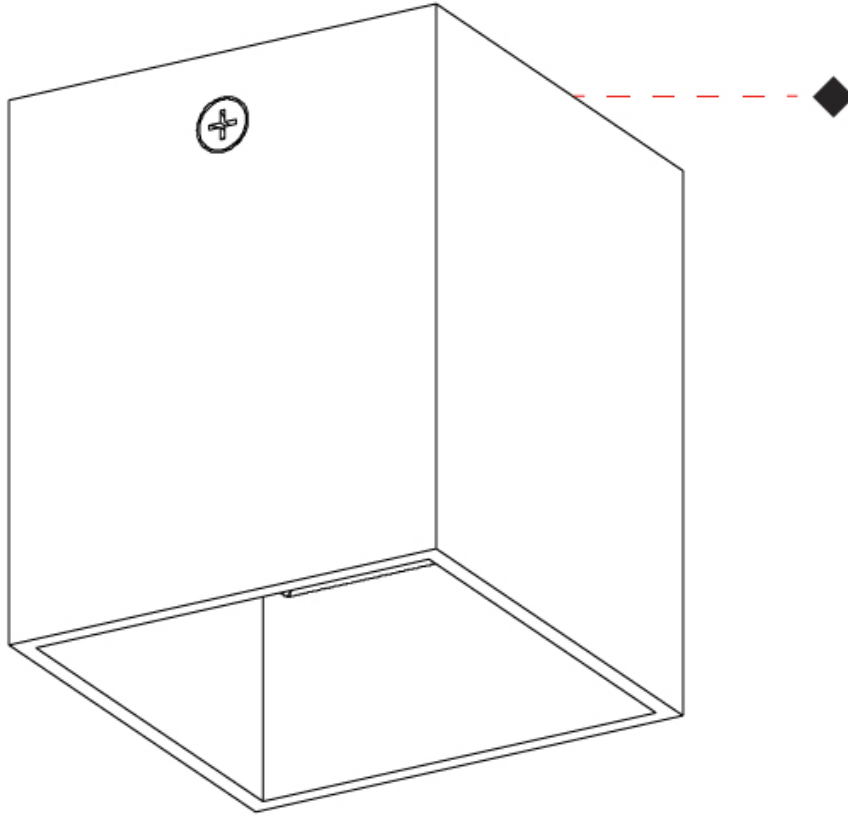

DAU SINGLE SURFACE

D92130R9-

PROJECT	_____
TYPE	_____
SPECIFIER	_____
QUANTITY	_____
DATE	_____