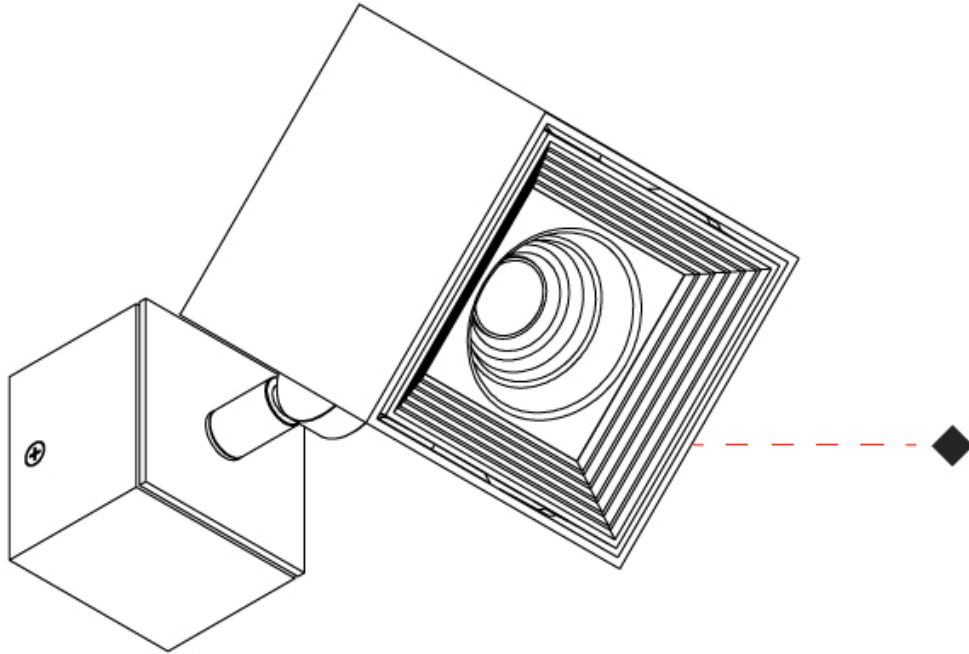

DAU SINGLE ADJUSTABLE SURFACE

D92188R9-

PROJECT _____

TYPE _____

SPECIFIER _____

QUANTITY _____

DATE _____