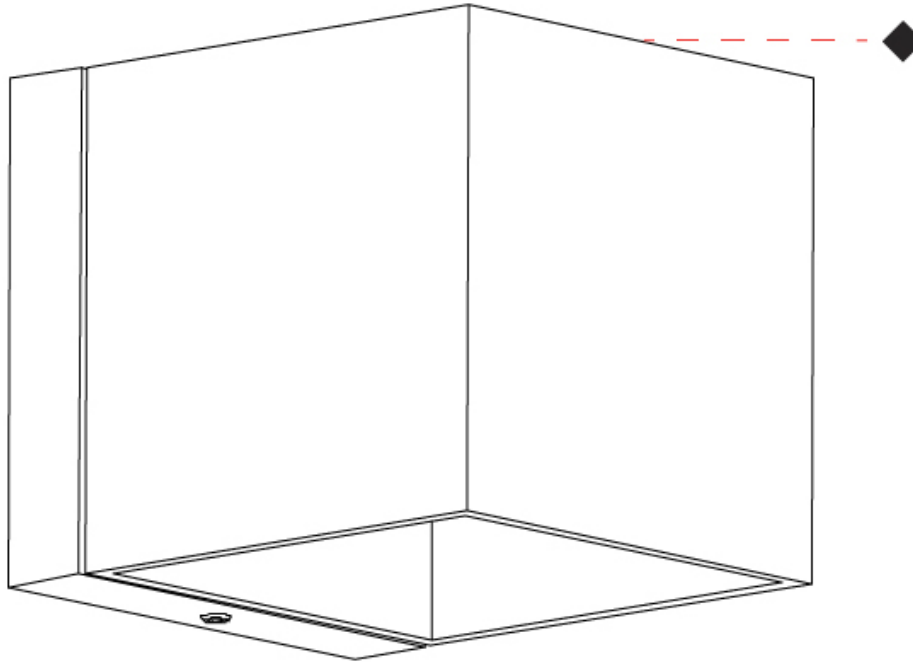

DAU MINI SINGLE SURFACE

D93130R9-

PROJECT	_____
TYPE	_____
SPECIFIER	_____
QUANTITY	_____
DATE	_____