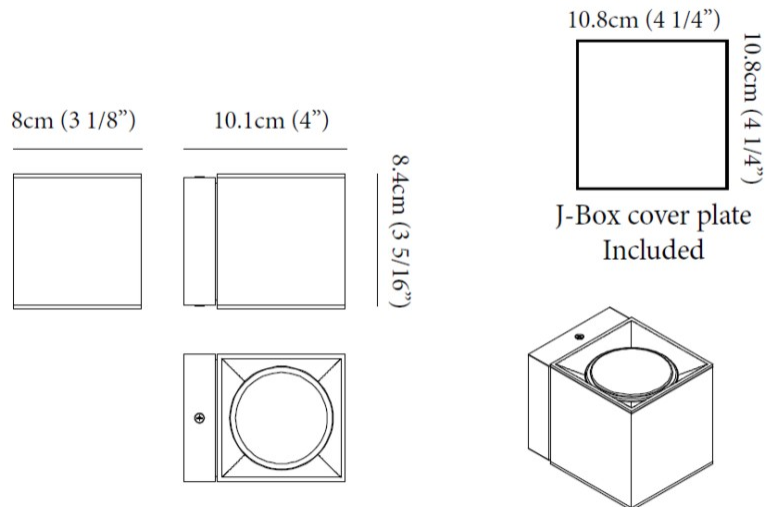

DAU SINGLE COVERED SURFACE

D93081-

base number _____
Finish Options _____

1. To build a product code in our configurator select the specify button on the base model # product page
2. To build a manual product code on this datasheet choose from the options listed below in blue font and add the suffix to the base model #

GENERAL

Series: Dau _____
Subseries: Dau Single Covered _____
Brand: Milan _____
Division: Design _____
Mounting Type: Surface _____
Mounting Location: Wall _____
Subcategory: Downlight _____

PHYSICAL

Shape: Cube _____
Length (mm): 80 _____
Length (in): 3 1/8 _____
Height (mm): 84 _____
Depth (mm): 101 _____
Height (in): 3 1/3 _____
Depth (in): 4 _____
Extension (mm): 101 _____
Extension (in): 4 _____
Light Distribution: Direct _____
Weight (kg): 0.82 _____
Weight (lbs): 1.81 _____
Fixture Finish: [BAL / MWL / BSL](#) _____
Fixture Material: Extruded Aluminum _____

ELECTRICAL

Number of Lamps: 1 _____
Lamp Type: LED Retrofit _____
Lamp Shape: MR16 _____
Bulb Included: Bulb Not Included _____
Max. Wattage Per Lamp (W): 4 _____
Lamp Base: GU10 _____
Input Voltage (V): 120Vac Direct Line _____

LED

OPTICAL

RATINGS AND CERTIFICATIONS

Certified By: Certified for North American Standards _____
IP rating: IP20 _____