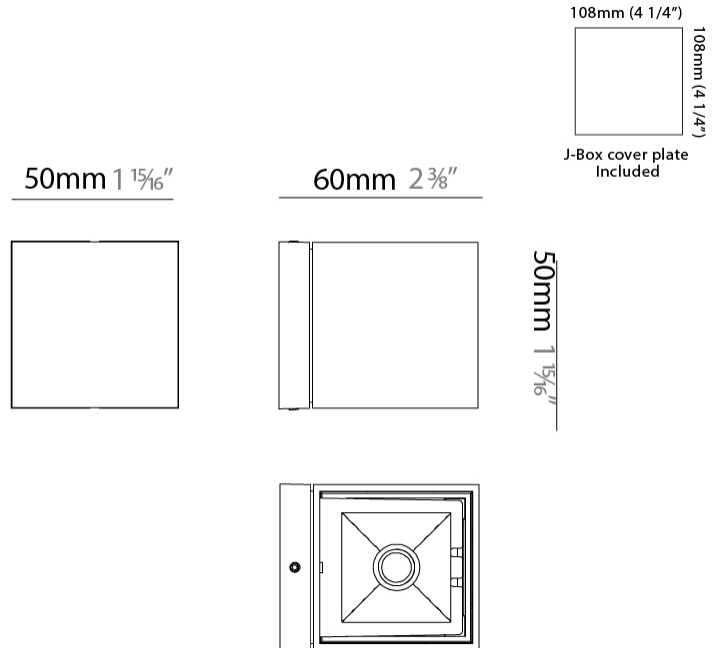

PROJECT	_____
TYPE	_____
SPECIFIER	_____
QUANTITY	_____
DATE	_____

DAU MINI SINGLE SURFACE

D93130R9-

base number _____
Finish Options _____

1. To build a product code in our configurator select the specify button on the base model # product page
2. To build a manual product code on this datasheet choose from the options listed below in blue font and add the suffix to the base model #

GENERAL

Series: Dau _____
Subseries: Dau Mini Single _____
Brand: Milan _____
Division: Design _____
Mounting Type: Surface _____
Mounting Location: Wall _____
Subcategory: Up/Down Light _____

PHYSICAL

Shape: Cube _____
Length (mm): 50 _____
Length (in): 1 ¹⁵/₁₆ _____
Height (mm): 50 _____
Height (in): 1 ¹⁵/₁₆ _____
Extension (mm): 60 _____
Extension (in): 2 ³/₈ _____
Light Distribution: Direct / Indirect _____
Fixture Finish: CHR / MBL / MWL _____
Fixture Material: Extruded Aluminum _____

ELECTRICAL

Lamp Type: LED _____
Total Output Wattage (W): 10 _____
Dimming: Electronic Low Voltage Dimming _____
Input Voltage (V): 120Vac Direct Line _____

LED

Number of LEDs: 2 _____
Color Temperature (°K): 3000 _____
Max. Delivered Lumen (lm): 1000 _____
CRI: >90 CRI _____

OPTICAL

RATINGS AND CERTIFICATIONS

Certified By: Certified for North American Standards _____
IP rating: IP20 _____