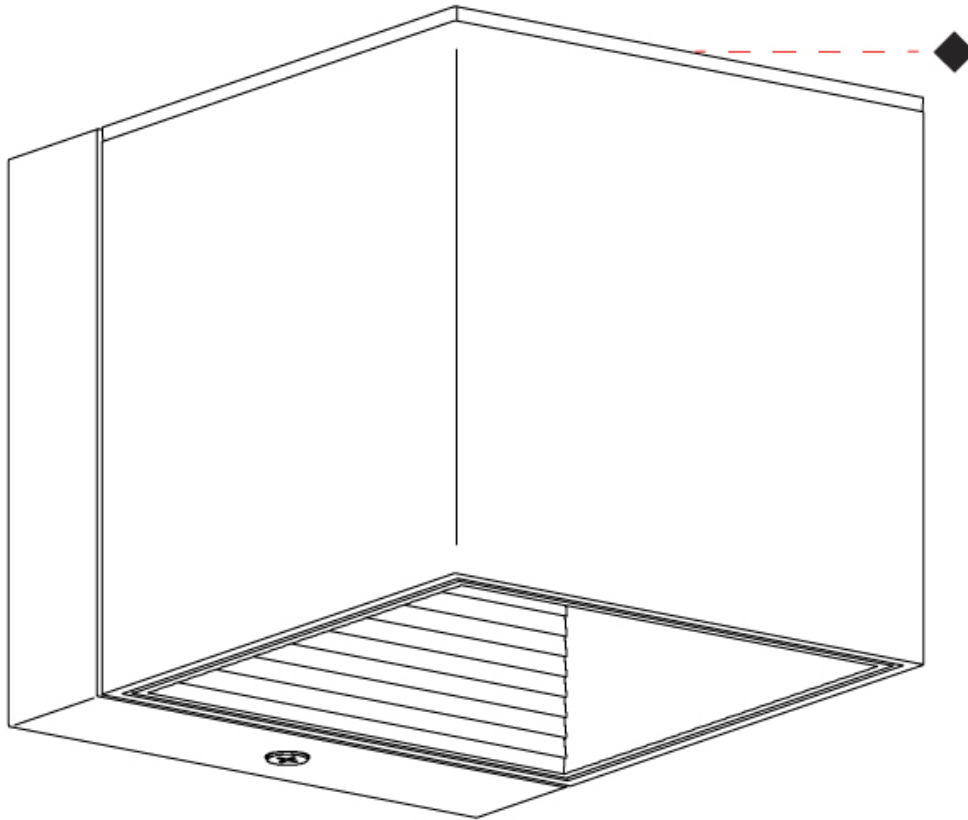

DAU SINGLE SURFACE

D93239-

PROJECT _____

TYPE _____

SPECIFIER _____

QUANTITY _____

DATE _____