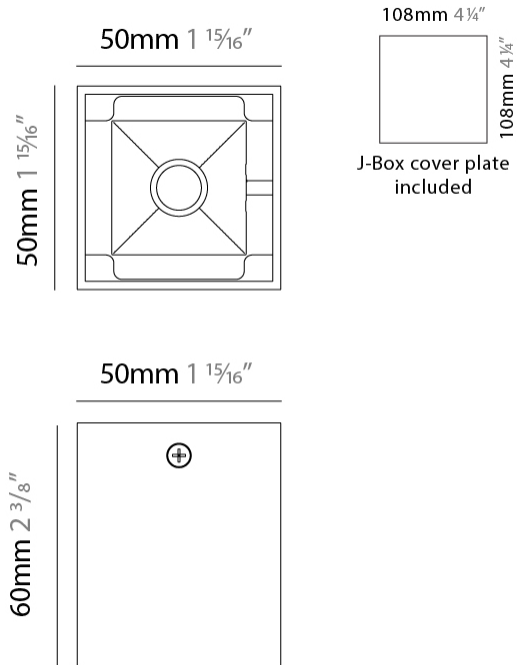

PROJECT	_____
TYPE	_____
SPECIFIER	_____
QUANTITY	_____
DATE	_____

DAU SINGLE SURFACE

D92130R9-

base number _____
Finish Options _____

1. To build a product code in our configurator select the specify button on the base model # product page
2. To build a manual product code on this datasheet choose from the options listed below in blue font and add the suffix to the base model #

GENERAL

Series: Dau _____
Subseries: Dau Single _____
Brand: Milan _____
Division: Design _____
Mounting Type: Surface _____
Mounting Location: Ceiling _____
Subcategory: Downlight _____

PHYSICAL

Shape: Cube _____
Length (mm): 50 _____
Length (in): 2 _____
Width (mm): 50 _____
Width (in): 2 _____
Height (mm): 60 _____
Height (in): 2 3/8 _____
Light Distribution: Direct _____
Fixture Finish: [BAL / MWL / BSL](#) _____
Fixture Material: Extruded Aluminum _____

ELECTRICAL

Lamp Type: LED _____
Input Wattage (W): 5 _____
Dimming: Electronic Low Voltage Dimming _____
Input Voltage (V): 120Vac Direct Line _____

LED

Number of LEDs: 1 _____
Color Temperature (°K): 3000 _____
Max. Delivered Lumen (lm): 500 _____
CRI: >90 CRI _____
Lamp Life (hrs): 50000 _____

OPTICAL

RATINGS AND CERTIFICATIONS

Certified By: Certified for North American Standards _____
IP rating: IP20 _____