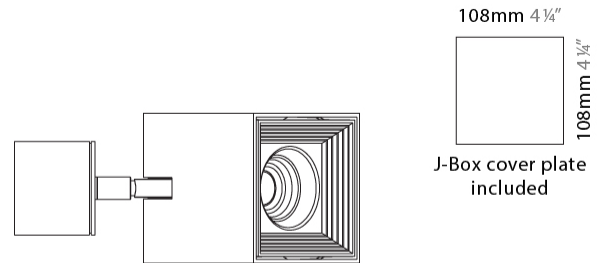

PROJECT	
TYPE	
SPECIFIER	
QUANTITY	
DATE	

DAU SINGLE ADJUSTABLE SURFACE

D92188R9-

base number Finish
Options

1. To build a product code in our configurator select the specify button on the base model # product page
2. To build a manual product code on this datasheet choose from the options listed below in blue font and add the suffix to the base model #

GENERAL

Series: Dau
Subseries: Dau Single Adjustable
Brand: Milan
Division: Design
Mounting Type: Surface
Subcategory: Spots

PHYSICAL

Shape: Cube
Length (mm): 80
Length (in): 3 1/8
Width (mm): 80
Width (in): 3 1/8
Height (mm): 86
Height (in): 3 3/8
Max. Overall Height (mm): 164
Max. Overall Height (in): 6 7/16
Light Distribution: Adjustable / Direct
Fixture Finish: BAL / MWL / BSL
Fixture Material: Extruded Aluminum

ELECTRICAL

Lamp Type: LED
Input Wattage (W): 10
Total Output Wattage (W): 9.3
Dimming: Tri-Mode (Non-Dimming and Phase Dimming (120Vac only) and 0-10V Dimming)
Driver Included: No
Driver Location: Remote
Driver Type: Constant Current - 120 / 277Vac
Driver Class: Class 2
Input Voltage (V): 120 - 277
Constant Current (MA): 350

LED

Number of LEDs: 1
Color Temperature (°K): 3000
Max. Delivered Lumen (lm): 956
CRI: >90 CRI
Lamp Life (hrs): 50000

OPTICAL

Optic°: 50
Adjustability: Rotational 300°; Tilt 90°

RATINGS AND CERTIFICATIONS

Certified By: Certified for North American Standards
IP rating: IP20