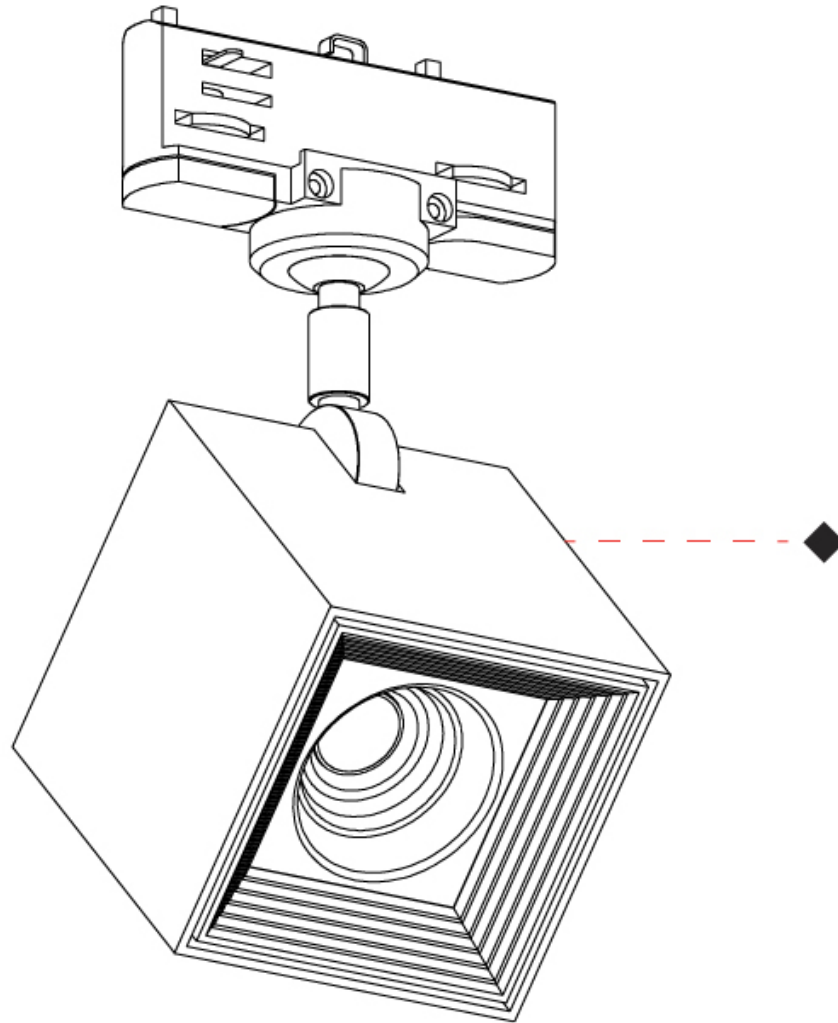

DAU SINGLE TRACK

D96048R9-

PROJECT

TYPE

SPECIFIER

QUANTITY

DATE

D