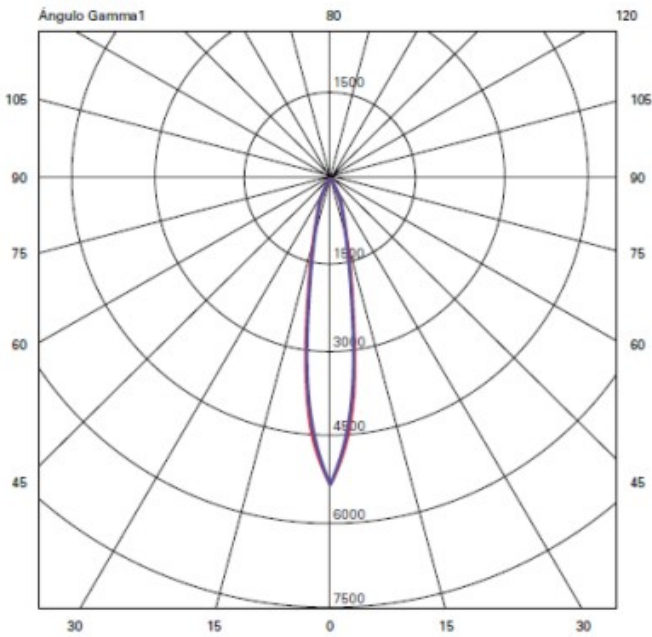

DAU SINGLE COVERED SURFACE

D93081-

PROJECT	
TYPE	
SPECIFIER	
QUANTITY	
DATE	

LED 5 W