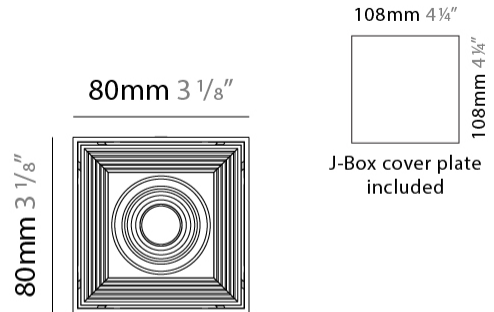

DAU SINGLE SURFACE

D92126R9-

base number Finish Options

1. To build a product code in our configurator select the specify button on the base model # product page
2. To build a manual product code on this datasheet choose from the options listed below in blue font and add the suffix to the base model #

GENERAL

Series: Dau
Subseries: Dau Single
Brand: Milan
Division: Design
Mounting Type: Surface
Mounting Location: Ceiling
Subcategory: Downlight

PHYSICAL

Shape: Cube
Length (mm): 80
Length (in): 3 1/8
Width (mm): 80
Width (in): 3 1/8
Height (mm): 91
Height (in): 3 9/16
Light Distribution: Direct
Fixture Finish: BAL / MWL / BSL
Fixture Material: Extruded Aluminum

ELECTRICAL

Lamp Type: LED
Input Wattage (W): 10
Total Output Wattage (W): 9.3
Dimming: Tri-Mode (Non-Dimming and Phase Dimming (120Vac only) and 0-10V Dimming)
Driver Included: No
Driver Location: Remote
Driver Type: Constant Current
Input Voltage (V): 120 - 277
Constant Current (MA): 350

LED

Number of LEDs: 1
Color Temperature (°K): 3000
Max. Delivered Lumen (lm): 956
CRI: >90 CRI
Lamp Life (hrs): 50000

OPTICAL

RATINGS AND CERTIFICATIONS

Certified By: Certified for North American Standards
IP rating: IP20

PROJECT
TYPE
SPECIFIER
QUANTITY
DATE