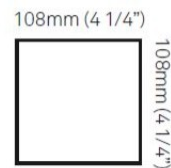

DAU DOUBLE SURFACE

D93195R9-

base number Finish
Options

PROJECT	_____
TYPE	_____
SPECIFIER	_____
QUANTITY	_____
DATE	_____

1. To build a product code in our configurator select the specify button on the base model # product page
2. To build a manual product code on this datasheet choose from the options listed below in blue font and add the suffix to the base model #

GENERAL

Series: Dau
Subseries: Dau Double
Brand: Milan
Division: Design
Mounting Type: Surface
Mounting Location: Wall
Subcategory: Up/Down Light

PHYSICAL

Shape: Rectangle
Length (mm): 80
Length (in): 3 1/8
Height (mm): 200
Depth (mm): 101
Height (in): 7 7/8
Depth (in): 4
Extension (mm): 101
Extension (in): 4
Light Distribution: Direct / Indirect
Fixture Finish: [BAL](#) / [MWL](#) / [BSL](#)
Fixture Material: Extruded Aluminum

ELECTRICAL

Lamp Type: LED
Total Output Wattage (W): 18.6
Dimming: Electronic Low Voltage Dimming
Input Voltage (V): 120

LED

Number of LEDs: 2
Color Temperature (°K): 3000
Nominal Lumen (lm): 1912
CRI: >90 CRI
Lamp Life (hrs): 50000

OPTICAL

RATINGS AND CERTIFICATIONS

Certified By: Certified for North American Standards
IP rating: IP20

J-Box cover plate
Included