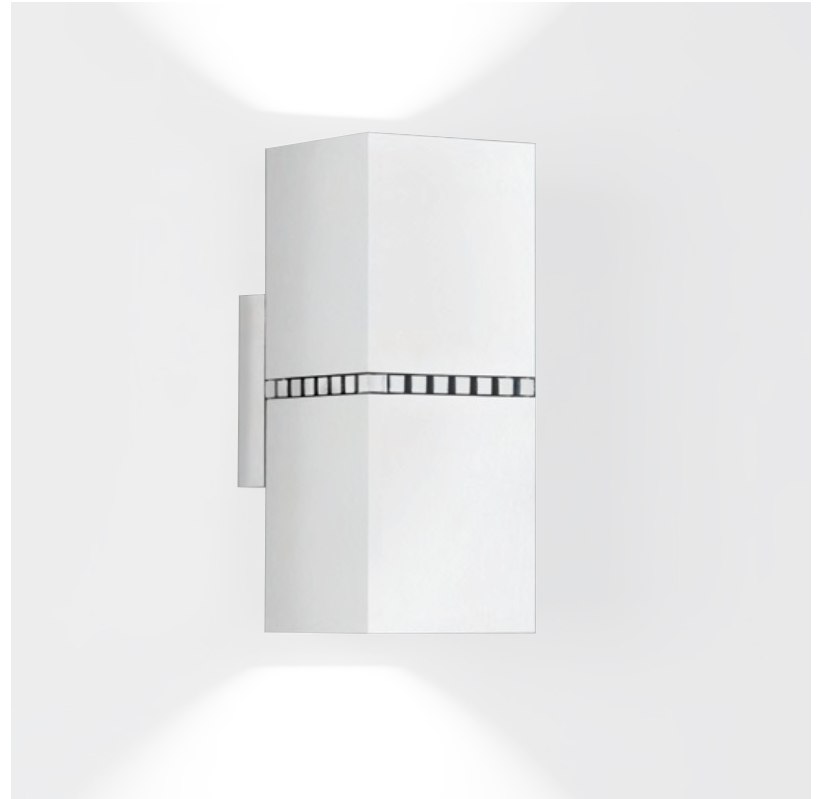

DAU DOUBLE SURFACE

D93195R9-

base number Finish
Options

PROJECT	_____
TYPE	_____
SPECIFIER	_____
QUANTITY	_____
DATE	_____

1. To build a product code in our configurator select the specify button on the base model # product page
2. To build a manual product code on this datasheet choose from the options listed below in blue font and add the suffix to the base model #

GENERAL

Series: Dau
Subseries: Dau Double
Brand: Milan
Division: Design
Mounting Type: Surface
Mounting Location: Wall
Subcategory: Up/Down Light

PHYSICAL

Shape: Rectangle
Length (mm): 80
Length (in): 3 1/8
Height (mm): 200
Depth (mm): 101
Height (in): 7 7/8
Depth (in): 4
Extension (mm): 101
Extension (in): 4
Light Distribution: Direct / Indirect
Fixture Finish: [BAL](#) / [MWL](#) / [BSL](#)
Fixture Material: Extruded Aluminum

ELECTRICAL

Lamp Type: LED
Total Output Wattage (W): 18.6
Dimming: Electronic Low Voltage Dimming
Input Voltage (V): 120

LED

Number of LEDs: 2
Color Temperature (°K): 3000
Nominal Lumen (lm): 1912
CRI: >90 CRI
Lamp Life (hrs): 50000

OPTICAL

RATINGS AND CERTIFICATIONS

Certified By: Certified for North American Standards
IP rating: IP20

J-Box cover plate
Included