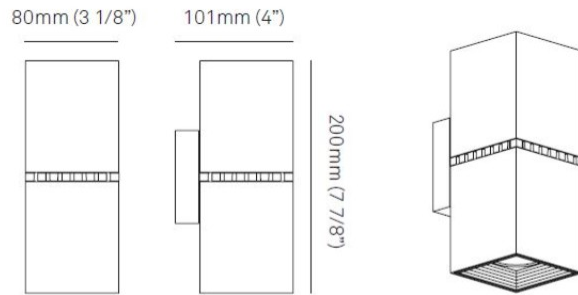

DAU DOUBLE SURFACE

D93195R9-

base number Finish
Options

PROJECT	_____
TYPE	_____
SPECIFIER	_____
QUANTITY	_____
DATE	_____

1. To build a product code in our configurator select the specify button on the base model # product page
2. To build a manual product code on this datasheet choose from the options listed below in blue font and add the suffix to the base model #

GENERAL

Series: Dau
Subseries: Dau Double
Brand: Milan
Division: Design
Mounting Type: Surface
Mounting Location: Wall
Subcategory: Up/Down Light

PHYSICAL

Shape: Rectangle
Length (mm): 80
Length (in): 3 1/8
Height (mm): 200
Depth (mm): 101
Height (in): 7 7/8
Depth (in): 4
Extension (mm): 101
Extension (in): 4
Light Distribution: Direct / Indirect
Fixture Finish: [BAL](#) / [MWL](#) / [BSL](#)
Fixture Material: Extruded Aluminum

ELECTRICAL

Lamp Type: LED
Total Output Wattage (W): 18.6
Dimming: Electronic Low Voltage Dimming
Input Voltage (V): 120

LED

Number of LEDs: 2
Color Temperature (°K): 3000
Nominal Lumen (lm): 1912
CRI: >90 CRI
Lamp Life (hrs): 50000

OPTICAL

RATINGS AND CERTIFICATIONS

Certified By: Certified for North American Standards
IP rating: IP20

J-Box cover plate
Included