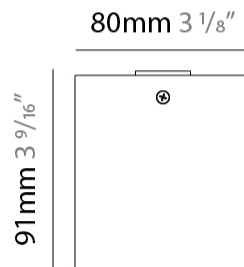

DAU SINGLE SURFACE

D92126R9-

base number Finish
Options

PROJECT
TYPE
SPECIFIER
QUANTITY
DATE

1. To build a product code in our configurator select the specify button on the base model # product page
2. To build a manual product code on this datasheet choose from the options listed below in blue font and add the suffix to the base model #

GENERAL

Series: Dau
Subseries: Dau Single
Brand: Milan
Division: Design
Mounting Type: Surface
Mounting Location: Ceiling
Subcategory: Downlight

PHYSICAL

Shape: Cube
Length (mm): 80
Length (in): 3 1/8
Width (mm): 80
Width (in): 3 1/8
Height (mm): 91
Height (in): 3 9/16
Light Distribution: Direct
Fixture Finish: BAL / MWL / BSL
Fixture Material: Extruded Aluminum

ELECTRICAL

Lamp Type: LED
Input Wattage (W): 10
Total Output Wattage (W): 9.3
Dimming: Tri-Mode (Non-Dimming and Phase Dimming (120Vac only) and 0-10V Dimming)
Driver Included: No
Driver Location: Remote
Driver Type: Constant Current
Input Voltage (V): 120 - 277
Constant Current (MA): 350

LED

Number of LEDs: 1
Color Temperature (°K): 3000
Max. Delivered Lumen (lm): 956
CRI: >90 CRI
Lamp Life (hrs): 50000

OPTICAL

RATINGS AND CERTIFICATIONS

Certified By: Certified for North American Standards
IP rating: IP20