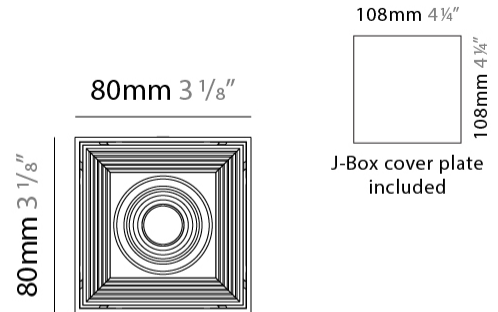

DAU SINGLE SURFACE

D92126R9-

base number Finish
Options

PROJECT
TYPE
SPECIFIER
QUANTITY
DATE

1. To build a product code in our configurator select the specify button on the base model # product page
2. To build a manual product code on this datasheet choose from the options listed below in blue font and add the suffix to the base model #

GENERAL

Series: Dau
Subseries: Dau Single
Brand: Milan
Division: Design
Mounting Type: Surface
Mounting Location: Ceiling
Subcategory: Downlight

PHYSICAL

Shape: Cube
Length (mm): 80
Length (in): 3 1/8
Width (mm): 80
Width (in): 3 1/8
Height (mm): 91
Height (in): 3 9/16
Light Distribution: Direct
Fixture Finish: BAL / MWL / BSL
Fixture Material: Extruded Aluminum

ELECTRICAL

Lamp Type: LED
Input Wattage (W): 10
Total Output Wattage (W): 9.3
Dimming: Tri-Mode (Non-Dimming and Phase Dimming (120Vac only) and 0-10V Dimming)
Driver Included: No
Driver Location: Remote
Driver Type: Constant Current
Input Voltage (V): 120 - 277
Constant Current (MA): 350

LED

Number of LEDs: 1
Color Temperature (°K): 3000
Max. Delivered Lumen (lm): 956
CRI: >90 CRI
Lamp Life (hrs): 50000

OPTICAL

RATINGS AND CERTIFICATIONS

Certified By: Certified for North American Standards
IP rating: IP20