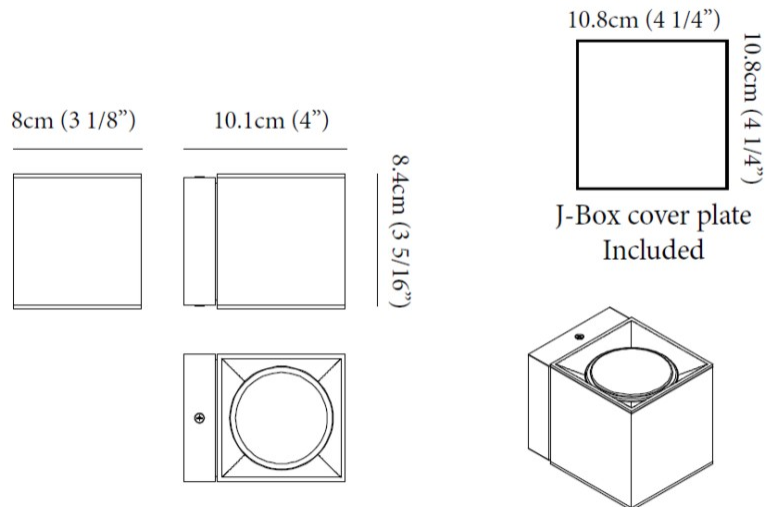

PROJECT	
TYPE	
SPECIFIER	
QUANTITY	
DATE	

DAU SINGLE COVERED SURFACE

D93081-

base number   Finish
Options

1. To build a product code in our configurator select the specify button on the base model # product page
2. To build a manual product code on this datasheet choose from the options listed below in blue font and add the suffix to the base model #

GENERAL

Series: Dau
Subseries: Dau Single Covered
Brand: Milan
Division: Design
Mounting Type: Surface
Mounting Location: Wall
Subcategory: Downlight

PHYSICAL

Shape: Cube
Length (mm): 80
Length (in): 3 1/8
Height (mm): 84
Depth (mm): 101
Height (in): 3 1/3
Depth (in): 4
Extension (mm): 101
Extension (in): 4
Light Distribution: Direct
Weight (kg): 0.82
Weight (lbs): 1.81
[Fixture Finish: BAL / MWL / BSL](#)
Fixture Material: Extruded Aluminum

ELECTRICAL

Number of Lamps: 1
Lamp Type: LED Retrofit
Lamp Shape: MR16
Bulb Included: Bulb Not Included
Max. Wattage Per Lamp (W): 4
Lamp Base: GU10
Input Voltage (V): 120Vac Direct Line

LED

OPTICAL

RATINGS AND CERTIFICATIONS

Certified By: Certified for North American Standards
IP rating: IP20