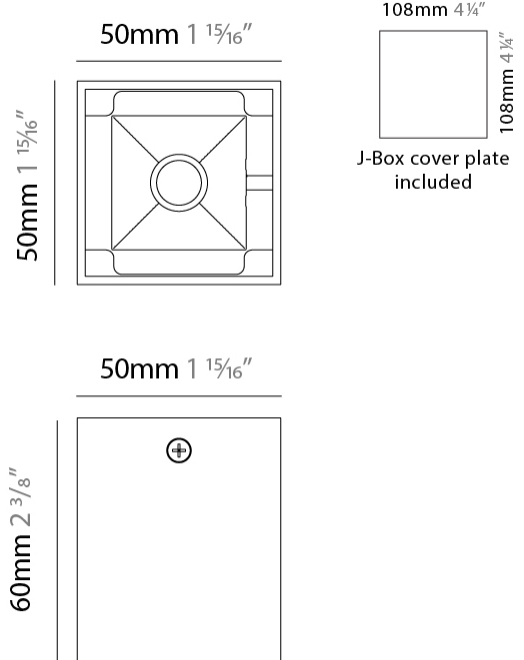

PROJECT	_____
TYPE	_____
SPECIFIER	_____
QUANTITY	_____
DATE	_____

DAU SINGLE SURFACE

D92130R9-

base number _____
Finish Options _____

1. To build a product code in our configurator select the specify button on the base model # product page
2. To build a manual product code on this datasheet choose from the options listed below in blue font and add the suffix to the base model #

GENERAL

Series: Dau _____
Subseries: Dau Single _____
Brand: Milan _____
Division: Design _____
Mounting Type: Surface _____
Mounting Location: Ceiling _____
Subcategory: Downlight _____

PHYSICAL

Shape: Cube _____
Length (mm): 50 _____
Length (in): 2 _____
Width (mm): 50 _____
Width (in): 2 _____
Height (mm): 60 _____
Height (in): 2 3/8 _____
Light Distribution: Direct _____
Fixture Finish: [BAL / MWL / BSL](#) _____
Fixture Material: Extruded Aluminum _____

ELECTRICAL

Lamp Type: LED _____
Input Wattage (W): 5 _____
Dimming: Electronic Low Voltage Dimming _____
Input Voltage (V): 120Vac Direct Line _____

LED

Number of LEDs: 1 _____
Color Temperature (°K): 3000 _____
Max. Delivered Lumen (lm): 500 _____
CRI: >90 CRI _____
Lamp Life (hrs): 50000 _____

OPTICAL

RATINGS AND CERTIFICATIONS

Certified By: Certified for North American Standards _____
IP rating: IP20 _____