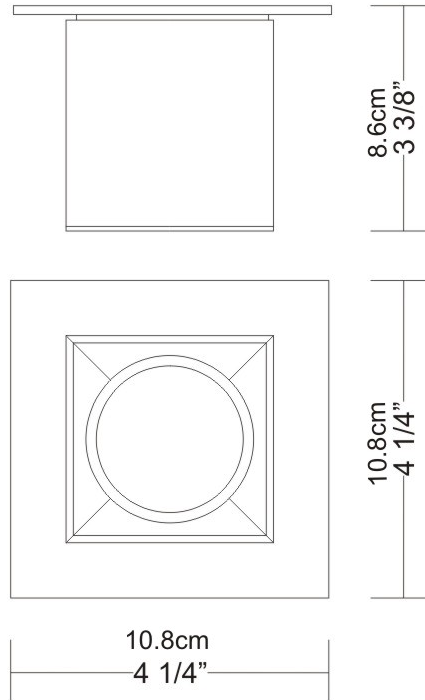

DAU SINGLE SURFACE

D92014-

base number _____
Finish
Options _____

1. To build a product code in our configurator select the specify button on the base model # product page
2. To build a manual product code on this datasheet choose from the options listed below in blue font and add the suffix to the base model #

GENERAL

Series: Dau _____
Subseries: Dau Single _____
Brand: Milan _____
Division: Design _____
Mounting Type: Surface _____
Mounting Location: Ceiling _____
Subcategory: Downlight _____

PHYSICAL

Shape: Cube _____
Length (mm): 80 _____
Length (in): 3 1/8 _____
Width (mm): 80 _____
Width (in): 3 1/8 _____
Height (mm): 87 _____
Height (in): 3 7/16 _____
Light Distribution: Direct _____
Weight (kg): 0.82 _____
Weight (lbs): 1.81 _____
[Fixture Finish: BAL / MWL / BSL](#) _____
Fixture Material: Extruded Aluminum _____

ELECTRICAL

Number of Lamps: 1 _____
Lamp Type: LED Retrofit _____
Lamp Shape: MR16 _____
Bulb Included: Bulb Not Included _____
Max. Wattage Per Lamp (W): 4 _____
Lamp Base: GU10 _____
Input Voltage (V): 120 _____

LED

OPTICAL

RATINGS AND CERTIFICATIONS

Certified By: Certified for North American Standards _____
IP rating: IP20 _____