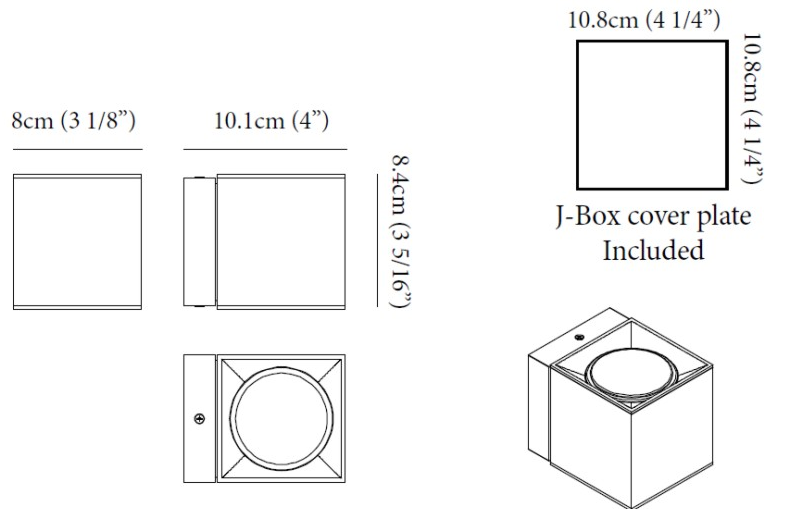

DAU SINGLE COVERED SURFACE

D93081-

base number _____
Finish Options _____

1. To build a product code in our configurator select the specify button on the base model # product page
2. To build a manual product code on this datasheet choose from the options listed below in blue font and add the suffix to the base model #

GENERAL

Series: Dau _____
Subseries: Dau Single Covered _____
Brand: Milan _____
Division: Design _____
Mounting Type: Surface _____
Mounting Location: Wall _____
Subcategory: Downlight _____

PHYSICAL

Shape: Cube _____
Length (mm): 80 _____
Length (in): 3 1/8 _____
Height (mm): 84 _____
Depth (mm): 101 _____
Height (in): 3 1/3 _____
Depth (in): 4 _____
Extension (mm): 101 _____
Extension (in): 4 _____
Light Distribution: Direct _____
Weight (kg): 0.82 _____
Weight (lbs): 1.81 _____
Fixture Finish: BAL / MWL / BSL _____
Fixture Material: Extruded Aluminum _____

ELECTRICAL

Number of Lamps: 1 _____
Lamp Type: LED Retrofit _____
Lamp Shape: MR16 _____
Bulb Included: Bulb Not Included _____
Max. Wattage Per Lamp (W): 4 _____
Lamp Base: GU10 _____
Input Voltage (V): 120Vac Direct Line _____

LED

OPTICAL

RATINGS AND CERTIFICATIONS

Certified By: Certified for North American Standards _____
IP rating: IP20 _____