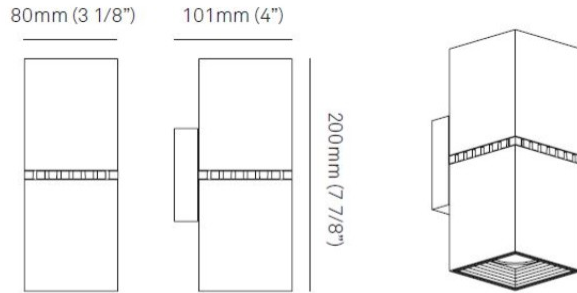

DAU DOUBLE SURFACE

D93195R9-

base number _____
Finish Options _____

1. To build a product code in our configurator select the specify button on the base model # product page
2. To build a manual product code on this datasheet choose from the options listed below in blue font and add the suffix to the base model #

GENERAL

Series: Dau _____
Subseries: Dau Double _____
Brand: Milan _____
Division: Design _____
Mounting Type: Surface _____
Mounting Location: Wall _____
Subcategory: Up/Down Light _____

PHYSICAL

Shape: Rectangle _____
Length (mm): 80 _____
Length (in): 3 1/8 _____
Height (mm): 200 _____
Depth (mm): 101 _____
Height (in): 7 7/8 _____
Depth (in): 4 _____
Extension (mm): 101 _____
Extension (in): 4 _____
Light Distribution: Direct / Indirect _____
Fixture Finish: [BAL](#) / [MWL](#) / [BSL](#) _____
Fixture Material: Extruded Aluminum _____

ELECTRICAL

Lamp Type: LED _____
Total Output Wattage (W): 18.6 _____
Dimming: Electronic Low Voltage Dimming _____
Input Voltage (V): 120 _____

LED

Number of LEDs: 2 _____
Color Temperature (°K): 3000 _____
Nominal Lumen (lm): 1912 _____
CRI: >90 CRI _____
Lamp Life (hrs): 50000 _____

OPTICAL

RATINGS AND CERTIFICATIONS

Certified By: Certified for North American Standards _____
IP rating: IP20 _____

J-Box cover plate
Included