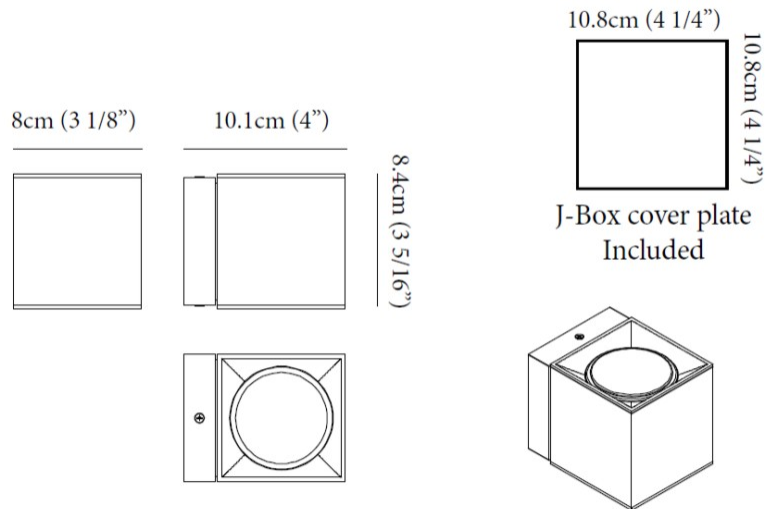

DAU SINGLE COVERED SURFACE

D93081-

base number _____
Finish Options _____

1. To build a product code in our configurator select the specify button on the base model # product page
2. To build a manual product code on this datasheet choose from the options listed below in blue font and add the suffix to the base model #

GENERAL

Series: Dau _____
Subseries: Dau Single Covered _____
Brand: Milan _____
Division: Design _____
Mounting Type: Surface _____
Mounting Location: Wall _____
Subcategory: Downlight _____

PHYSICAL

Shape: Cube _____
Length (mm): 80 _____
Length (in): 3 1/8 _____
Height (mm): 84 _____
Depth (mm): 101 _____
Height (in): 3 1/3 _____
Depth (in): 4 _____
Extension (mm): 101 _____
Extension (in): 4 _____
Light Distribution: Direct _____
Weight (kg): 0.82 _____
Weight (lbs): 1.81 _____
Fixture Finish: [BAL / MWL / BSL](#) _____
Fixture Material: Extruded Aluminum _____

ELECTRICAL

Number of Lamps: 1 _____
Lamp Type: LED Retrofit _____
Lamp Shape: MR16 _____
Bulb Included: Bulb Not Included _____
Max. Wattage Per Lamp (W): 4 _____
Lamp Base: GU10 _____
Input Voltage (V): 120Vac Direct Line _____

LED

OPTICAL

RATINGS AND CERTIFICATIONS

Certified By: Certified for North American Standards _____
IP rating: IP20 _____