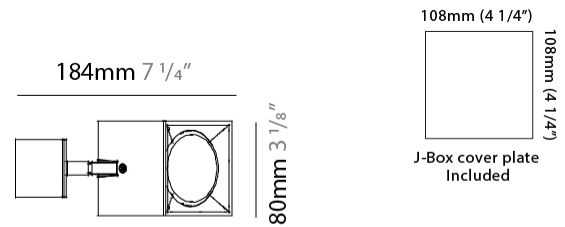

PROJECT	_____
TYPE	_____
SPECIFIER	_____
QUANTITY	_____
DATE	_____

DAU SINGLE SURFACE

D92019-

base number   Finish
Options

1. To build a product code in our configurator select the specify button on the base model # product page
2. To build a manual product code on this datasheet choose from the options listed below in blue font and add the suffix to the base model #

GENERAL

Series: Dau _____
Subseries: Dau Single _____
Brand: Milan _____
Division: Design _____
Mounting Type: Surface _____
Subcategory: Spots _____

PHYSICAL

Shape: Cube _____
Length (mm): 80 _____
Length (in): 3 1/8 _____
Width (mm): 83 _____
Width (in): 3 1/4 _____
Height (mm): 80 _____
Height (in): 3 1/8 _____
Max. Overall Height (mm): 160 _____
Max. Overall Height (in): 6 5/16 _____
Light Distribution: Adjustable / Direct _____
Weight (kg): 0.82 _____
Weight (lbs): 1.81 _____
Fixture Finish: [BAL](#) / [MWL](#) / [BSL](#) _____
Fixture Material: Extruded Aluminum _____

ELECTRICAL

Number of Lamps: 1 _____
Lamp Type: LED Retrofit _____
Lamp Shape: MR16 _____
Bulb Included: Bulb Not Included _____
Max. Wattage Per Lamp (W): 4 _____
Lamp Base: GU10 _____
Input Voltage (V): 120 _____

LED

OPTICAL

RATINGS AND CERTIFICATIONS

Certified By: Certified for North American Standards _____
IP rating: IP20 _____