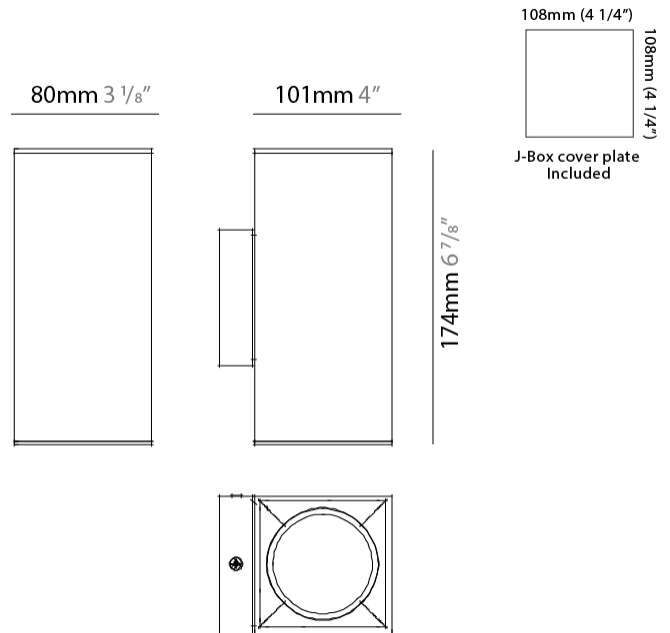

DAU SINGLE SURFACE

D93044-

base number   Finish
Options

PROJECT	_____
TYPE	_____
SPECIFIER	_____
QUANTITY	_____
DATE	_____

1. To build a product code in our configurator select the specify button on the base model # product page
2. To build a manual product code on this datasheet choose from the options listed below in blue font and add the suffix to the base model #

GENERAL

Series: Dau _____
Subseries: Dau Single _____
Brand: Milan _____
Division: Design _____
Mounting Type: Surface _____
Mounting Location: Wall _____
Subcategory: Up/Down Light _____

PHYSICAL

Shape: Rectangle _____
Length (mm): 80 _____
Length (in): 3 1/8 _____
Height (mm): 174 _____
Depth (mm): 101 _____
Height (in): 6 9/11 _____
Depth (in): 4 _____
Extension (mm): 101 _____
Extension (in): 4 _____
Light Distribution: Direct / Indirect _____
Weight (kg): 1.23 _____
Weight (lbs): 2.71 _____
Fixture Finish: [BAL](#) / [MWL](#) / [BSL](#) _____
Fixture Material: Extruded Aluminum _____

ELECTRICAL

Number of Lamps: 2 _____
Lamp Type: LED Retrofit _____
Lamp Shape: MR16 _____
Bulb Included: Bulb Not Included _____
Max. Wattage Per Lamp (W): 5 _____
Lamp Base: GU10 _____
Input Voltage (V): 120Vac Direct Line _____

LED

OPTICAL

RATINGS AND CERTIFICATIONS

Certified By: Certified for North American Standards _____
IP rating: IP20 _____