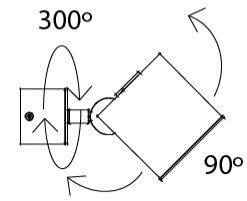

PROJECT	_____
TYPE	_____
SPECIFIER	_____
QUANTITY	_____
DATE	_____

DAU SINGLE SURFACE

D92019-

base number   Finish
Options

1. To build a product code in our configurator select the specify button on the base model # product page
2. To build a manual product code on this datasheet choose from the options listed below in blue font and add the suffix to the base model #

GENERAL

Series: Dau _____
Subseries: Dau Single _____
Brand: Milan _____
Division: Design _____
Mounting Type: Surface _____
Subcategory: Spots _____

PHYSICAL

Shape: Cube _____
Length (mm): 80 _____
Length (in): 3 1/8 _____
Width (mm): 83 _____
Width (in): 3 1/4 _____
Height (mm): 80 _____
Height (in): 3 1/8 _____
Max. Overall Height (mm): 160 _____
Max. Overall Height (in): 6 5/16 _____
Light Distribution: Adjustable / Direct _____
Weight (kg): 0.82 _____
Weight (lbs): 1.81 _____
Fixture Finish: [BAL](#) / [MWL](#) / [BSL](#) _____
Fixture Material: Extruded Aluminum _____

ELECTRICAL

Number of Lamps: 1 _____
Lamp Type: LED Retrofit _____
Lamp Shape: MR16 _____
Bulb Included: Bulb Not Included _____
Max. Wattage Per Lamp (W): 4 _____
Lamp Base: GU10 _____
Input Voltage (V): 120 _____

LED

OPTICAL

RATINGS AND CERTIFICATIONS

Certified By: Certified for North American Standards _____
IP rating: IP20 _____