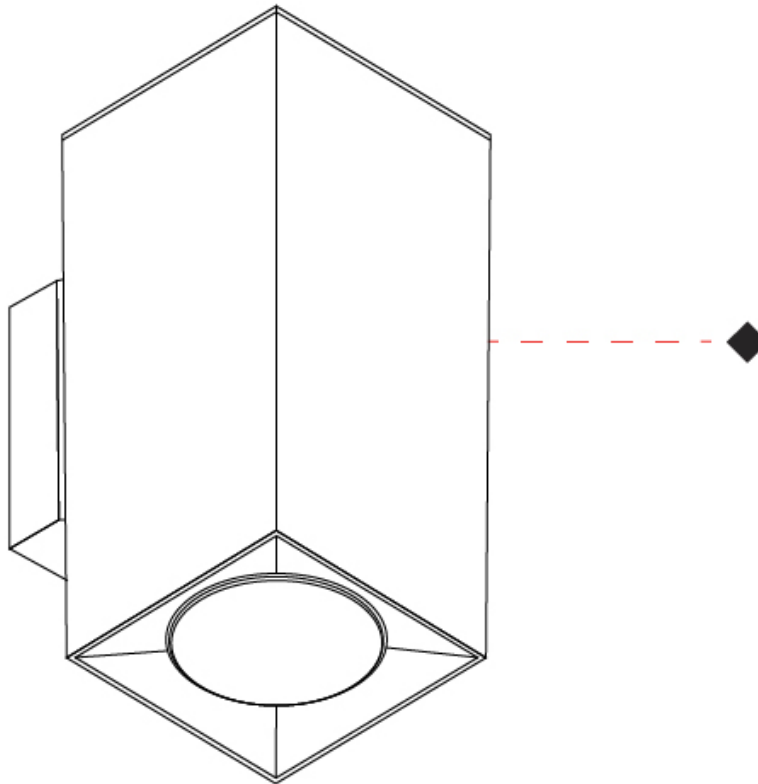

DAU SINGLE SURFACE

D93044-

PROJECT _____

TYPE _____

SPECIFIER _____

QUANTITY _____

DATE _____

D