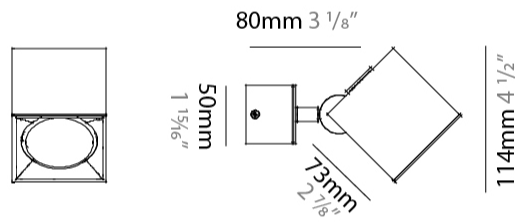

PROJECT	_____
TYPE	_____
SPECIFIER	_____
QUANTITY	_____
DATE	_____

DAU SINGLE SURFACE

D92019-

base number   Finish
Options

1. To build a product code in our configurator select the specify button on the base model # product page
2. To build a manual product code on this datasheet choose from the options listed below in blue font and add the suffix to the base model #

GENERAL

Series: Dau _____
Subseries: Dau Single _____
Brand: Milan _____
Division: Design _____
Mounting Type: Surface _____
Subcategory: Spots _____

PHYSICAL

Shape: Cube _____
Length (mm): 80 _____
Length (in): 3 1/8 _____
Width (mm): 83 _____
Width (in): 3 1/4 _____
Height (mm): 80 _____
Height (in): 3 1/8 _____
Max. Overall Height (mm): 160 _____
Max. Overall Height (in): 6 5/16 _____
Light Distribution: Adjustable / Direct _____
Weight (kg): 0.82 _____
Weight (lbs): 1.81 _____
Fixture Finish: [BAL](#) / [MWL](#) / [BSL](#) _____
Fixture Material: Extruded Aluminum _____

ELECTRICAL

Number of Lamps: 1 _____
Lamp Type: LED Retrofit _____
Lamp Shape: MR16 _____
Bulb Included: Bulb Not Included _____
Max. Wattage Per Lamp (W): 4 _____
Lamp Base: GU10 _____
Input Voltage (V): 120 _____

LED

OPTICAL

RATINGS AND CERTIFICATIONS

Certified By: Certified for North American Standards _____
IP rating: IP20 _____