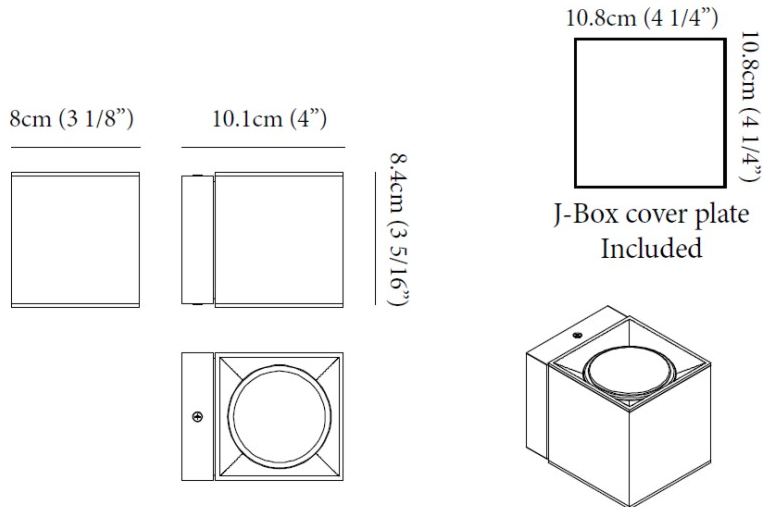

DAU SINGLE COVERED SURFACE

D93081-

base number   Finish
Options

1. To build a product code in our configurator select the specify button on the base model # product page
2. To build a manual product code on this datasheet choose from the options listed below in blue font and add the suffix to the base model #

GENERAL

Series: Dau _____
Subseries: Dau Single Covered _____
Brand: Milan _____
Division: Design _____
Mounting Type: Surface _____
Mounting Location: Wall _____
Subcategory: Downlight _____

PHYSICAL

Shape: Cube _____
Length (mm): 80 _____
Length (in): 3 1/8 _____
Height (mm): 84 _____
Depth (mm): 101 _____
Height (in): 3 1/3 _____
Depth (in): 4 _____
Extension (mm): 101 _____
Extension (in): 4 _____
Light Distribution: Direct _____
Weight (kg): 0.82 _____
Weight (lbs): 1.81 _____
Fixture Finish: [BAL / MWL / BSL](#) _____
Fixture Material: Extruded Aluminum _____

ELECTRICAL

Number of Lamps: 1 _____
Lamp Type: LED Retrofit _____
Lamp Shape: MR16 _____
Bulb Included: Bulb Not Included _____
Max. Wattage Per Lamp (W): 4 _____
Lamp Base: GU10 _____
Input Voltage (V): 120Vac Direct Line _____

LED

OPTICAL

RATINGS AND CERTIFICATIONS

Certified By: Certified for North American Standards _____
IP rating: IP20 _____