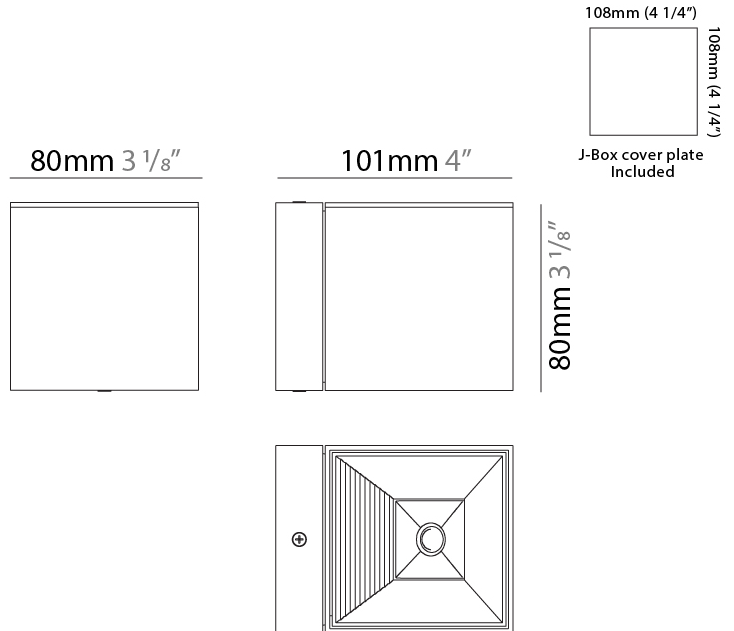

PROJECT	_____
TYPE	_____
SPECIFIER	_____
QUANTITY	_____
DATE	_____

DAU SINGLE SURFACE

D93239-

base number   Finish
Options

1. To build a product code in our configurator select the specify button on the base model # product page
2. To build a manual product code on this datasheet choose from the options listed below in blue font and add the suffix to the base model #

GENERAL

Series: Dau _____
Subseries: Dau Single _____
Brand: Milan _____
Division: Design _____
Mounting Type: Surface _____
Mounting Location: Wall _____
Subcategory: Downlight _____

PHYSICAL

Shape: Cube _____
Length (mm): 80 _____
Length (in): 3 1/8 _____
Height (mm): 80 _____
Depth (mm): 101 _____
Height (in): 3 1/8 _____
Depth (in): 4 _____
Extension (mm): 101 _____
Extension (in): 4 _____
Light Distribution: Direct _____
Fixture Finish: [BAL / MWL / BSL](#) _____
Fixture Material: Extruded Aluminum _____

ELECTRICAL

Lamp Type: LED _____
Input Wattage (W): 7 _____
Dimming: Electronic Low Voltage Dimming _____
Input Voltage (V): 120Vac Direct Line _____

LED

Number of LEDs: 1 _____
Color Temperature (°K): 3000 _____
Max. Delivered Lumen (lm): 665 _____
CRI: >90 CRI _____
Lamp Life (hrs): 50000 _____

OPTICAL

RATINGS AND CERTIFICATIONS

Certified By: Certified for North American Standards _____
IP rating: IP20 _____