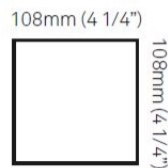

DAU DOUBLE SURFACE

D93195R9-

base number _____
Finish Options _____

1. To build a product code in our configurator select the specify button on the base model # product page
2. To build a manual product code on this datasheet choose from the options listed below in blue font and add the suffix to the base model #

GENERAL

Series: Dau _____
Subseries: Dau Double _____
Brand: Milan _____
Division: Design _____
Mounting Type: Surface _____
Mounting Location: Wall _____
Subcategory: Up/Down Light _____

PHYSICAL

Shape: Rectangle _____
Length (mm): 80 _____
Length (in): 3 1/8 _____
Height (mm): 200 _____
Depth (mm): 101 _____
Height (in): 7 7/8 _____
Depth (in): 4 _____
Extension (mm): 101 _____
Extension (in): 4 _____
Light Distribution: Direct / Indirect _____
Fixture Finish: [BAL](#) / [MWL](#) / [BSL](#) _____
Fixture Material: Extruded Aluminum _____

ELECTRICAL

Lamp Type: LED _____
Total Output Wattage (W): 18.6 _____
Dimming: Electronic Low Voltage Dimming _____
Input Voltage (V): 120 _____

LED

Number of LEDs: 2 _____
Color Temperature (°K): 3000 _____
Nominal Lumen (lm): 1912 _____
CRI: >90 CRI _____
Lamp Life (hrs): 50000 _____

OPTICAL

RATINGS AND CERTIFICATIONS

Certified By: Certified for North American Standards _____
IP rating: IP20 _____

J-Box cover plate Included