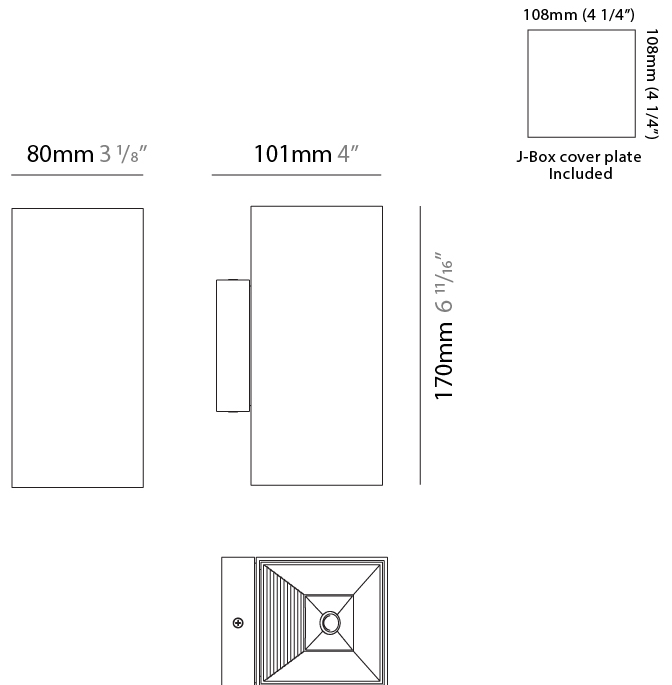

DAU SINGLE SURFACE

D93152R9-

base number Finish Options

1. To build a product code in our configurator select the specify button on the base model # product page
2. To build a manual product code on this datasheet choose from the options listed below in blue font and add the suffix to the base model #

GENERAL

Series: Dau
Subseries: Dau Single
Brand: Milan
Division: Design
Mounting Type: Surface
Mounting Location: Wall
Subcategory: Up/Down Light

PHYSICAL

Shape: Rectangle
Length (mm): 80
Length (in): 3 1/8
Height (mm): 170
Height (in): 6 11/16
Extension (mm): 101
Extension (in): 4
Light Distribution: Direct / Indirect
Fixture Finish: BAL / MWL / BSL
Fixture Material: Extruded Aluminum

ELECTRICAL

Lamp Type: LED
Input Wattage (W): 14
Dimming: Electronic Low Voltage Dimming
Input Voltage (V): 120Vac Direct Line

LED

Number of LEDs: 2
Color Temperature (°K): 3000
Max. Delivered Lumen (lm): 1330
CRI: >90 CRI
Lamp Life (hrs): 50000

OPTICAL

RATINGS AND CERTIFICATIONS

Certified By: Certified for North American Standards
IP rating: IP44

PROJECT
TYPE
SPECIFIER
QUANTITY
DATE