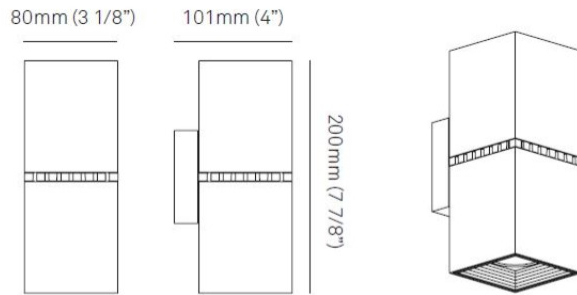

DAU DOUBLE SURFACE

D93195R9-

base number _____
Finish Options _____

1. To build a product code in our configurator select the specify button on the base model # product page
2. To build a manual product code on this datasheet choose from the options listed below in blue font and add the suffix to the base model #

GENERAL

Series: Dau _____
Subseries: Dau Double _____
Brand: Milan _____
Division: Design _____
Mounting Type: Surface _____
Mounting Location: Wall _____
Subcategory: Up/Down Light _____

PHYSICAL

Shape: Rectangle _____
Length (mm): 80 _____
Length (in): 3 1/8 _____
Height (mm): 200 _____
Depth (mm): 101 _____
Height (in): 7 7/8 _____
Depth (in): 4 _____
Extension (mm): 101 _____
Extension (in): 4 _____
Light Distribution: Direct / Indirect _____
Fixture Finish: [BAL](#) / [MWL](#) / [BSL](#) _____
Fixture Material: Extruded Aluminum _____

ELECTRICAL

Lamp Type: LED _____
Total Output Wattage (W): 18.6 _____
Dimming: Electronic Low Voltage Dimming _____
Input Voltage (V): 120 _____

LED

Number of LEDs: 2 _____
Color Temperature (°K): 3000 _____
Nominal Lumen (lm): 1912 _____
CRI: >90 CRI _____
Lamp Life (hrs): 50000 _____

OPTICAL

RATINGS AND CERTIFICATIONS

Certified By: Certified for North American Standards _____
IP rating: IP20 _____

J-Box cover plate Included