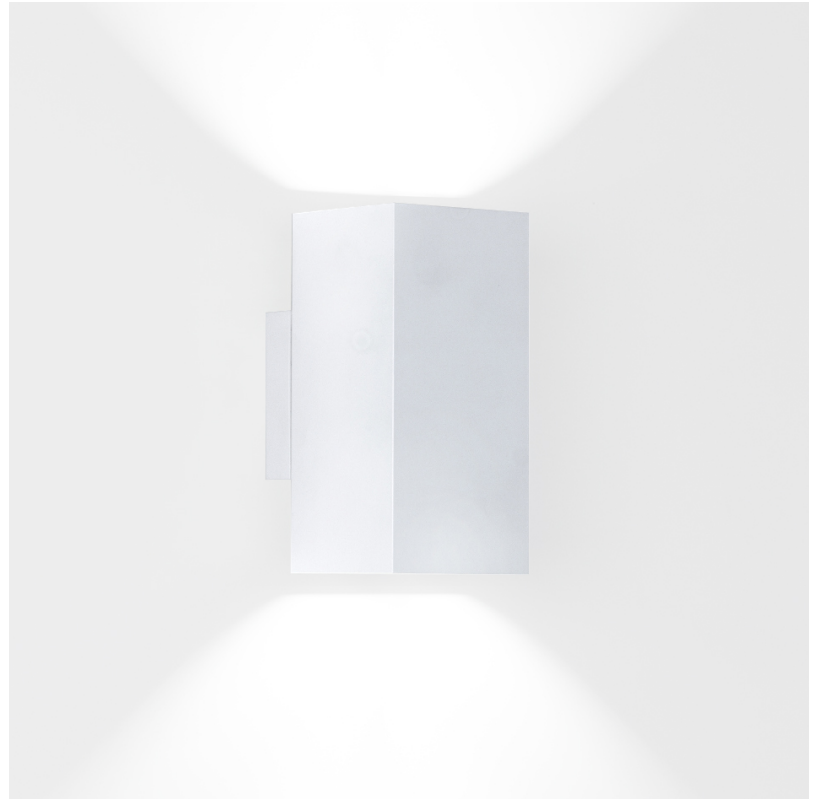

DAU SINGLE SURFACE

D93152R9-

base number Finish Options

1. To build a product code in our configurator select the specify button on the base model # product page
2. To build a manual product code on this datasheet choose from the options listed below in blue font and add the suffix to the base model #

GENERAL

Series: Dau
Subseries: Dau Single
Brand: Milan
Division: Design
Mounting Type: Surface
Mounting Location: Wall
Subcategory: Up/Down Light

PHYSICAL

Shape: Rectangle
Length (mm): 80
Length (in): 3 1/8
Height (mm): 170
Height (in): 6 11/16
Extension (mm): 101
Extension (in): 4
Light Distribution: Direct / Indirect
Fixture Finish: BAL / MWL / BSL
Fixture Material: Extruded Aluminum

ELECTRICAL

Lamp Type: LED
Input Wattage (W): 14
Dimming: Electronic Low Voltage Dimming
Input Voltage (V): 120Vac Direct Line

LED

Number of LEDs: 2
Color Temperature (°K): 3000
Max. Delivered Lumen (lm): 1330
CRI: >90 CRI
Lamp Life (hrs): 50000

OPTICAL

RATINGS AND CERTIFICATIONS

Certified By: Certified for North American Standards
IP rating: IP44

PROJECT
TYPE
SPECIFIER
QUANTITY
DATE