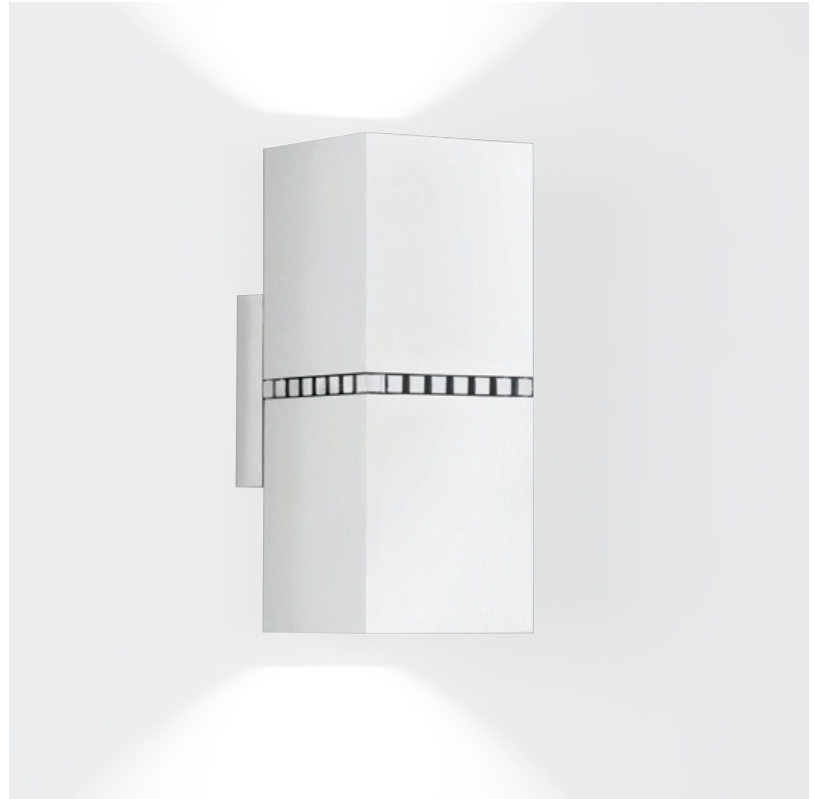

DAU DOUBLE SURFACE

D93195R9-

base number _____
Finish Options _____

1. To build a product code in our configurator select the specify button on the base model # product page
2. To build a manual product code on this datasheet choose from the options listed below in blue font and add the suffix to the base model #

GENERAL

Series: Dau _____
Subseries: Dau Double _____
Brand: Milan _____
Division: Design _____
Mounting Type: Surface _____
Mounting Location: Wall _____
Subcategory: Up/Down Light _____

PHYSICAL

Shape: Rectangle _____
Length (mm): 80 _____
Length (in): 3 1/8 _____
Height (mm): 200 _____
Depth (mm): 101 _____
Height (in): 7 7/8 _____
Depth (in): 4 _____
Extension (mm): 101 _____
Extension (in): 4 _____
Light Distribution: Direct / Indirect _____
Fixture Finish: [BAL](#) / [MWL](#) / [BSL](#) _____
Fixture Material: Extruded Aluminum _____

ELECTRICAL

Lamp Type: LED _____
Total Output Wattage (W): 18.6 _____
Dimming: Electronic Low Voltage Dimming _____
Input Voltage (V): 120 _____

LED

Number of LEDs: 2 _____
Color Temperature (°K): 3000 _____
Nominal Lumen (lm): 1912 _____
CRI: >90 CRI _____
Lamp Life (hrs): 50000 _____

OPTICAL

RATINGS AND CERTIFICATIONS

Certified By: Certified for North American Standards _____
IP rating: IP20 _____

J-Box cover plate Included