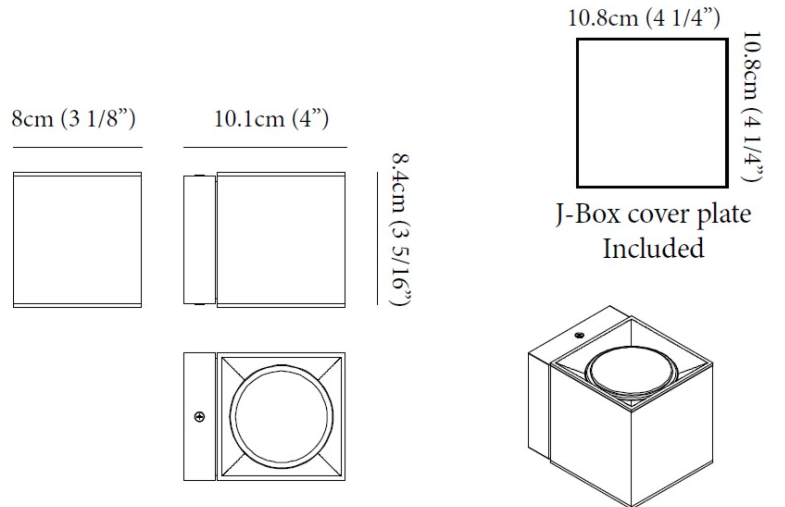

DAU SINGLE COVERED SURFACE

D93081-

base number _____
Finish Options _____

1. To build a product code in our configurator select the specify button on the base model # product page
2. To build a manual product code on this datasheet choose from the options listed below in blue font and add the suffix to the base model #

GENERAL

Series: Dau _____
Subseries: Dau Single Covered _____
Brand: Milan _____
Division: Design _____
Mounting Type: Surface _____
Mounting Location: Wall _____
Subcategory: Downlight _____

PHYSICAL

Shape: Cube _____
Length (mm): 80 _____
Length (in): 3 1/8 _____
Height (mm): 84 _____
Depth (mm): 101 _____
Height (in): 3 1/3 _____
Depth (in): 4 _____
Extension (mm): 101 _____
Extension (in): 4 _____
Light Distribution: Direct _____
Weight (kg): 0.82 _____
Weight (lbs): 1.81 _____
Fixture Finish: BAL / MWL / BSL _____
Fixture Material: Extruded Aluminum _____

ELECTRICAL

Number of Lamps: 1 _____
Lamp Type: LED Retrofit _____
Lamp Shape: MR16 _____
Bulb Included: Bulb Not Included _____
Max. Wattage Per Lamp (W): 4 _____
Lamp Base: GU10 _____
Input Voltage (V): 120Vac Direct Line _____

LED

OPTICAL

RATINGS AND CERTIFICATIONS

Certified By: Certified for North American Standards _____
IP rating: IP20 _____