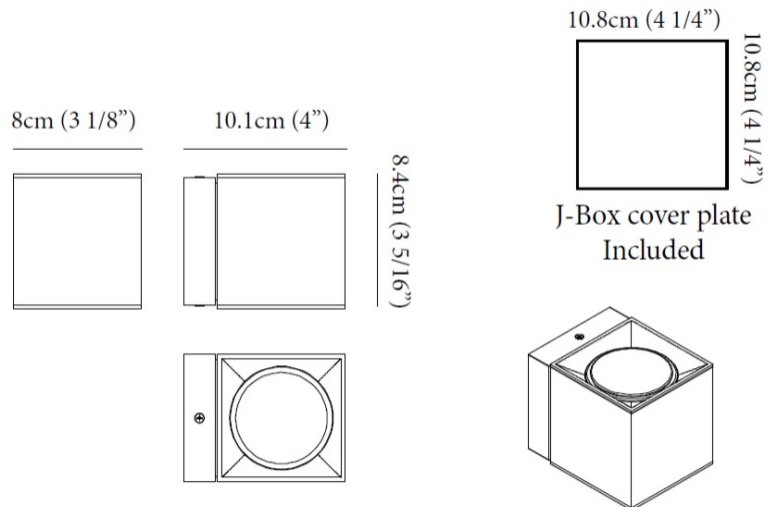

DAU SINGLE COVERED SURFACE

D93081-

base number _____
Finish _____
Options _____

1. To build a product code in our configurator select the specify button on the base model # product page
2. To build a manual product code on this datasheet choose from the options listed below in blue font and add the suffix to the base model #

GENERAL

Series: Dau _____
Subseries: Dau Single Covered _____
Brand: Milan _____
Division: Design _____
Mounting Type: Surface _____
Mounting Location: Wall _____
Subcategory: Downlight _____

PHYSICAL

Shape: Cube _____
Length (mm): 80 _____
Length (in): 3 1/8 _____
Height (mm): 84 _____
Depth (mm): 101 _____
Height (in): 3 1/3 _____
Depth (in): 4 _____
Extension (mm): 101 _____
Extension (in): 4 _____
Light Distribution: Direct _____
Weight (kg): 0.82 _____
Weight (lbs): 1.81 _____
Fixture Finish: BAL / MWL / BSL _____
Fixture Material: Extruded Aluminum _____

ELECTRICAL

Number of Lamps: 1 _____
Lamp Type: LED Retrofit _____
Lamp Shape: MR16 _____
Bulb Included: Bulb Not Included _____
Max. Wattage Per Lamp (W): 4 _____
Lamp Base: GU10 _____
Input Voltage (V): 120Vac Direct Line _____

LED

OPTICAL

RATINGS AND CERTIFICATIONS

Certified By: Certified for North American Standards _____
IP rating: IP20 _____