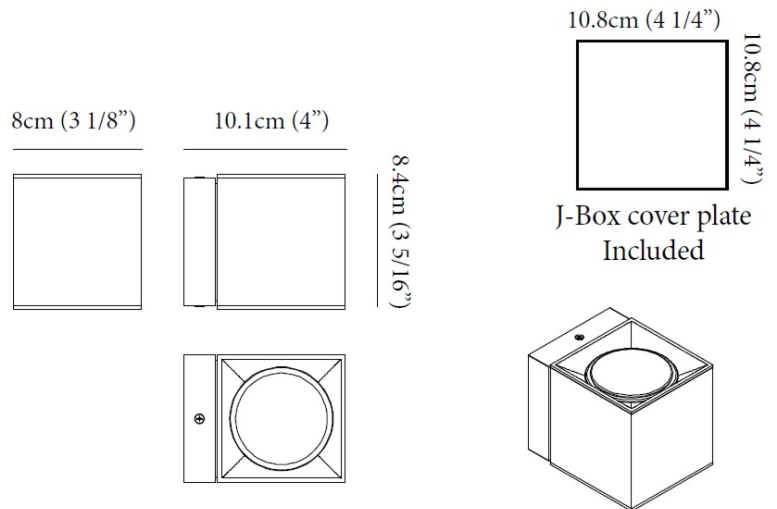

DAU SINGLE COVERED SURFACE

D93081-

base number _____
Finish Options _____

1. To build a product code in our configurator select the specify button on the base model # product page
2. To build a manual product code on this datasheet choose from the options listed below in blue font and add the suffix to the base model #

GENERAL

Series: Dau _____
Subseries: Dau Single Covered _____
Brand: Milan _____
Division: Design _____
Mounting Type: Surface _____
Mounting Location: Wall _____
Subcategory: Downlight _____

PHYSICAL

Shape: Cube _____
Length (mm): 80 _____
Length (in): 3 1/8 _____
Height (mm): 84 _____
Depth (mm): 101 _____
Height (in): 3 1/3 _____
Depth (in): 4 _____
Extension (mm): 101 _____
Extension (in): 4 _____
Light Distribution: Direct _____
Weight (kg): 0.82 _____
Weight (lbs): 1.81 _____
Fixture Finish: BAL / MWL / BSL _____
Fixture Material: Extruded Aluminum _____

ELECTRICAL

Number of Lamps: 1 _____
Lamp Type: LED Retrofit _____
Lamp Shape: MR16 _____
Bulb Included: Bulb Not Included _____
Max. Wattage Per Lamp (W): 4 _____
Lamp Base: GU10 _____
Input Voltage (V): 120Vac Direct Line _____

LED

OPTICAL

RATINGS AND CERTIFICATIONS

Certified By: Certified for North American Standards _____
IP rating: IP20 _____