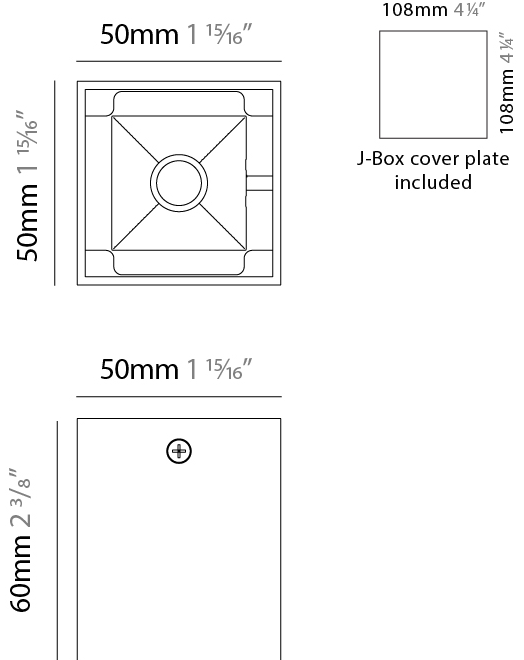

DAU SINGLE SURFACE

D92130R9-

base number Finish Options

1. To build a product code in our configurator select the specify button on the base model # product page
2. To build a manual product code on this datasheet choose from the options listed below in blue font and add the suffix to the base model #

GENERAL

Series: Dau
Subseries: Dau Single
Brand: Milan
Division: Design
Mounting Type: Surface
Mounting Location: Ceiling
Subcategory: Downlight

PHYSICAL

Shape: Cube
Length (mm): 50
Length (in): 2
Width (mm): 50
Width (in): 2
Height (mm): 60
Height (in): 2 ³/₈
Light Distribution: Direct
Fixture Finish: [BAL / MWL / BSL](#)
Fixture Material: Extruded Aluminum

ELECTRICAL

Lamp Type: LED
Input Wattage (W): 5
Dimming: Electronic Low Voltage Dimming
Input Voltage (V): 120Vac Direct Line

LED

Number of LEDs: 1
Color Temperature (°K): 3000
Max. Delivered Lumen (lm): 500
CRI: >90 CRI
Lamp Life (hrs): 50000

OPTICAL

RATINGS AND CERTIFICATIONS

Certified By: Certified for North American Standards
IP rating: IP20

PROJECT	_____
TYPE	_____
SPECIFIER	_____
QUANTITY	_____
DATE	_____