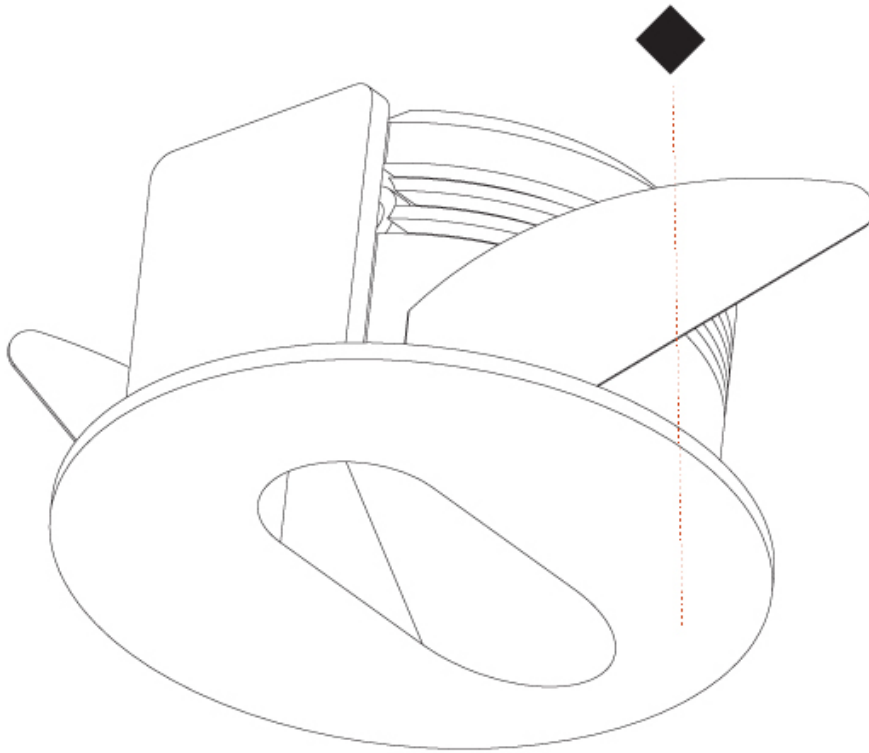

DELIGHT LOLLIPOP ROUND WIDE RECESSED

A35693-

PROJECT	_____
TYPE	_____
SPECIFIER	_____
QUANTITY	_____
DATE	_____

A