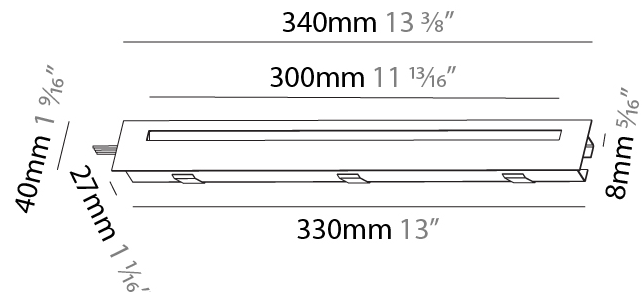

GENERAL

Series: Delight
Subseries: Delight String Step
Brand: Prolicht
Division: Architectural
Mounting Type: Recessed
Mounting Location: Wall
Subcategory: Step Light

PHYSICAL

Shape: Rectangle
Length (mm): 340
Length (in): 13 3/8
Height (mm): 40
Depth (mm): 27
Height (in): 1 9/16
Depth (in): 1 1/16
Ceiling Thickness (mm): 10 / 12 / 15
Ceiling Thickness (in): 3/8 or 1/2 or 9/16
Min. Recessing Depth (mm): 30
Min. Recessing Depth (in): 1 3/16
Light Distribution: Asymmetric
Weight (kg): 0.404
Weight (lbs): 0.89
Fixture Finish: SSR / BKV / CWI / CRY / HAB / UFT / ITA / RUA / FTG / MYG / LOD / PUS / FRO / FUP / KIA / POP / BLS / SPG / MEY / GOH / GUM / CHC / COM / ABZ / JAG / OBR / MOS / ROR
Fixture Material: Aluminum
Cut-out Measurements: 330mm / 13" x 34mm / 1 5/16"

ELECTRICAL

Lamp Type: LED (Zhaga Standard)
Input Wattage (W): 4
Total Output Wattage (W): 3.6
Dimming: 0-10V Dimming / Phase Dimming (120Vac Only)
Driver Included: No
Driver Location: Remote
Driver Type: Constant Voltage - 120 / 277Vac
Driver Class: Class 2
Input Voltage (V): 120 - 277
Output Voltage (V): 24

LED

Number of LEDs: 1
Color Temperature (°K): 3000 / 3500 / 5000
Max. Delivered Lumen (lm): 120
CRI: >80 CRI
Lamp Life (hrs): 50000

OPTICAL

RATINGS AND CERTIFICATIONS

Certified By: Certified for North American Standards
IP rating: IP20