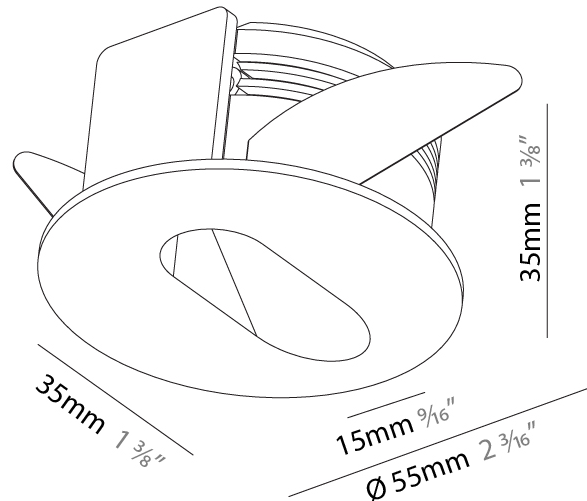

1. To build a product code in our configurator select the specify button on the base model # product page
2. To build a manual product code on this datasheet choose from the options listed below in blue font and add the suffix to the base model #

GENERAL

Series: Delight
Subseries: Delight Lollipop Round Wide
Brand: Prolicht
Division: Architectural
Mounting Type: Recessed
Mounting Location: Wall
Subcategory: Step Light

PHYSICAL

Shape: Round
Diameter (mm): 55
Diameter (in): 2 3/16
Depth (mm): 35
Depth (in): 1 3/8
Min. Recessing Depth (mm): 40
Min. Recessing Depth (in): 1 9/16
Light Distribution: Asymmetric
Weight (kg): 0.11
Weight (lbs): 0.25

Fixture Finish: [SSR / BKV / CWI / CRY / HAB / UFT / ITA / RUA / FTG / MYG / LOD / PUS / FRO / FUP / KIA / POP / BLS / SPG / MEY / GOH / GUM / CHC / COM / ABZ / JAG / OBR / MOS / ROR](#)

Fixture Material: Aluminum

ELECTRICAL

Lamp Type: LED (Zhaga Standard)
Input Wattage (W): 2.2
Total Output Wattage (W): 2
Dimming: 0-10V Dimming / Phase Dimming (120Vac Only)
Driver Included: No
Driver Location: Remote
Driver Type: Constant Current - 120 / 277Vac
Input Voltage (V): 120 - 277
Constant Current (MA): 700

LED

Number of LEDs: 1
Color Temperature (°K): [2700 / 3000 / 4000](#)
Max. Delivered Lumen (lm): 150 / 160 / 170
CRI: >90 CRI
Lamp Life (hrs): 50000

OPTICAL

RATINGS AND CERTIFICATIONS

Certified By: Certified for North American Standards
IP rating: IP20