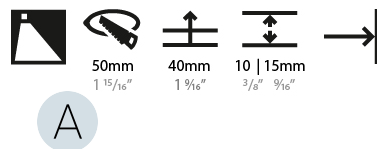

1. To build a product code in our configurator select the specify button on the base model # product page
2. To build a manual product code on this datasheet choose from the options listed below in blue font and add the suffix to the base model #

GENERAL

Series: Delight
Subseries: Delight Lollipop Round Wide
Brand: Prolicht
Division: Architectural
Mounting Type: Recessed
Mounting Location: Wall
Subcategory: Step Light

PHYSICAL

Shape: Round
Diameter (mm): 55
Diameter (in): 2 3/16
Depth (mm): 35
Depth (in): 1 3/8
Min. Recessing Depth (mm): 40
Min. Recessing Depth (in): 1 9/16
Light Distribution: Asymmetric
Weight (kg): 0.11
Weight (lbs): 0.25

Fixture Finish: [SSR / BKV / CWI / CRY / HAB / UFT / ITA / RUA / FTG / MYG / LOD / PUS / FRO / FUP / KIA / POP / BLS / SPG / MEY / GOH / GUM / CHC / COM / ABZ / JAG / OBR / MOS / ROR](#)

Fixture Material: Aluminum

ELECTRICAL

Lamp Type: LED (Zhaga Standard)
Input Wattage (W): 2.2
Total Output Wattage (W): 2
Dimming: 0-10V Dimming / Phase Dimming (120Vac Only)
Driver Included: No
Driver Location: Remote
Driver Type: Constant Current - 120 / 277Vac
Input Voltage (V): 120 - 277
Constant Current (MA): 700

LED

Number of LEDs: 1
Color Temperature (°K): [2700 / 3000 / 4000](#)
Max. Delivered Lumen (lm): 150 / 160 / 170
CRI: >90 CRI
Lamp Life (hrs): 50000

OPTICAL

RATINGS AND CERTIFICATIONS

Certified By: Certified for North American Standards
IP rating: IP20