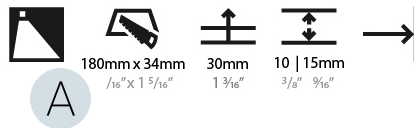

GENERAL

Series: Delight
Subseries: Delight String Step Wide
Brand: Prolicht
Division: Architectural
Mounting Type: Recessed
Mounting Location: Wall
Subcategory: Step Light

PHYSICAL

Shape: Rectangle
Length (mm): 190
Length (in): 7 1/2
Height (mm): 40
Depth (mm): 27
Height (in): 1 9/16
Depth (in): 1 1/16
Ceiling Thickness (mm): 10 / 12 / 15
Ceiling Thickness (in): 3/8 or 1/2 or 9/16
Min. Recessing Depth (mm): 30
Min. Recessing Depth (in): 1 3/16
Light Distribution: Asymmetric
Weight (kg): 0.208
Weight (lbs): .4576
Fixture Finish: SSR / BKV / CWI / CRY / HAB / UFT / ITA / RUA / FTG / MYG / LOD / PUS / FRO / FUP / KIA / POP / BLS / SPG / MEY / GOH / GUM / CHC / COM / ABZ / JAG / OBR / MOS / ROR
Fixture Material: Aluminum
Cut-out Measurements: 140mm / 5 1/2" x 34mm / 1 5/16"

ELECTRICAL

Lamp Type: LED (Zhaga Standard)
Input Wattage (W): 2.2
Total Output Wattage (W): 2
Dimming: 0-10V Dimming / Phase Dimming (120Vac Only)
Driver Included: No
Driver Location: Remote
Driver Type: Constant Voltage - 120 / 277Vac
Driver Class: Class 2
Input Voltage (V): 120 - 277
Output Voltage (V): 24

LED

Number of LEDs: 1
Color Temperature (°K): 3000 / 3500 / 5000
Max. Delivered Lumen (lm): 60
CRI: >80 CRI
Lamp Life (hrs): 50000

OPTICAL

RATINGS AND CERTIFICATIONS

Certified By: Certified for North American Standards
IP rating: IP20