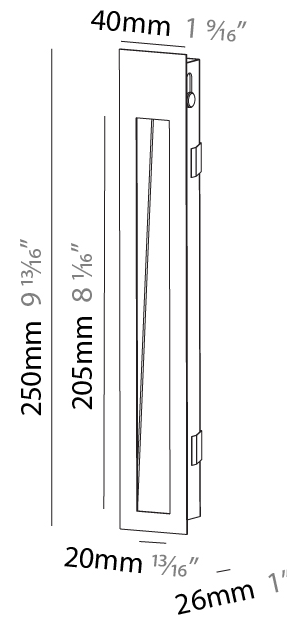

GENERAL

Series: Delight
Subseries: Delight String Wide
Partner: Prolicht
Division: Architectural
Installation: Recessed
Product Type: Step Light
Mounting Location: Wall
Light Distribution: Asymmetric

PHYSICAL

Shape: Rectangle
Length (mm): 250
Length (in): 9 13/16
Width (mm): 40
Width (in): 1 9/16
Height (mm): 250
Depth (mm): 26
Height (in): 9 13/16
Depth (in): 1
Ceiling Thickness (mm): 10 / 12 / 15
Ceiling Thickness (in): 3/8 or 1/2 or 9/16
Min. Recessing Depth (mm): 30
Min. Recessing Depth (in): 1 3/16
Weight (kg): .83
Weight (lbs): 1.8
Fixture Finish: SSR / BKV / CWI / CRY / HAB / UFT / ITA / RUA / FTG / MYG / LOD / PUS / FRO / FUP / KIA / POP / BLS / SPG / MEY / GOH / CHC / COM / ABZ / JAG / OBR / MOS / ROR
Fixture Material: Aluminum
Cut-out Measurements: 240mm / 9 7/16" x 34mm / 1 5/16"

ELECTRICAL

Lamp Type: LED (Zhaga Standard)
Input Wattage (W): 2.2
Total Output Wattage (W): 2
Dimming: 0-10V Dimming / Phase Dimming (120Vac Only)
Driver Included: No
Driver Location: Remote
Driver Type: Constant Current - 120 / 277Vac
Driver Class: Class 2
Input Voltage (V): 120 - 277
Constant Current (MA): 700

LED

Number of LEDs: 1
Color Temperature (°K): 2700 / 3000 / 3500 / 4000
Max. Delivered Lumen (lm): 60 / 60 / 68 / 70
CRI: >90 CRI
Lamp Life (hrs): 50000

OPTICAL

RATINGS AND CERTIFICATIONS

Certified By: Certified for North American Standards
IP rating: IP20