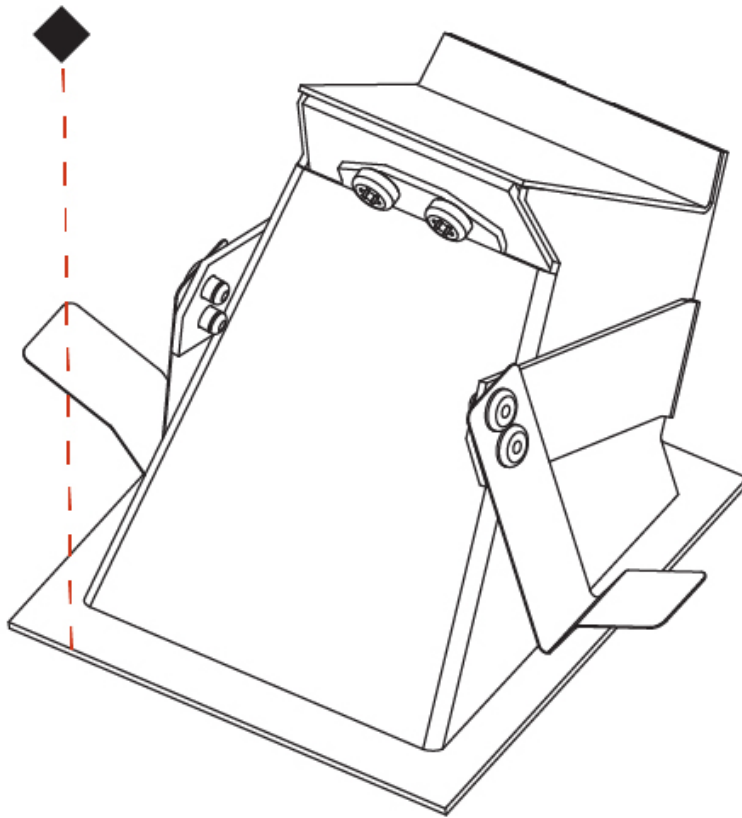

PROJECT
TYPE
SPECIFIER
QUANTITY
DATE

DELIGHT ONLY LIGHT TRIMLESS

A35690-

base number	Color	Finishes	Ceiling
	Temperature	(Diamond)	Thickness

- To build a product code in our configurator select the specify button on the base model # product page
- To build a manual product code on this datasheet choose from the options listed below in blue font and add the suffix to the base model #