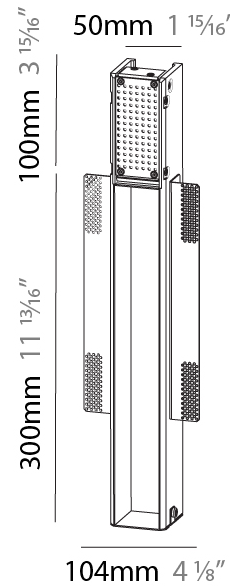

PHYSICAL

Shape: Rectangle
Width (mm): 50
Width (in): 1 15/16
Height (mm): 300
Depth (mm): 50
Height (in): 11 13/16
Depth (in): 1 15/16
Ceiling Thickness (mm): 10 / 12.5 / 15 / 25 / 30
Ceiling Thickness (in): 3/8 or 1/2 or 9/16 or 1 or 1 3/16
Min. Recessing Depth (mm): 90
Min. Recessing Depth (in): 3 9/16
Weight (kg): 1.2
Weight (lbs): 2.65
Fixture Finish: SSR / BKV / CWI / CRY / HAB / UFT / ITA / RUA / FTG / MYG / LOD / PUS / FRO / FUP / KIA / POP / BLS / SPG / MEY / GOH / CHC / COM / ABZ / JAG / OBR / MOS / ROR
Fixture Material: Aluminum
Cut-out Measurements: 402mm / 15 13/16" x 52mm / 2 1/16"
Upon Request: Unique Sizes Unique Ceiling Thickness

ELECTRICAL

Lamp Type: LED (Zhaga Standard)
Input Wattage (W): 1..1
Total Output Wattage (W): 1.0
Dimming: Non-Dimmable
Driver Included: Yes
Driver Location: Integrated
Driver Type: Constant Current - 120 / 277Vac
Driver Class: Class 2
Input Voltage (V): 120 - 277
Constant Current (MA): 350
Upon Request: Phase and 0-10V Dimming (Remote only)

LED

Number of LEDs: 1
Color Temperature (°K): 2700 / 3000 / 4000
Max. Delivered Lumen (lm): 57.4 / 60.2 / 64.8
CRI: >90 CRI
Lamp Life (hrs): 50000
Upon Request: RGB-W Special Color Temperature

OPTICAL

RATINGS AND CERTIFICATIONS

Certified By: Certified for North American Standards
IP rating: IP20