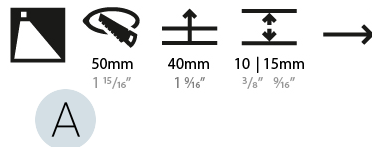

GENERAL

Series: Delight
Subseries: Delight Lollipop Round
Partner: Prolicht
Division: Architectural
Installation: Recessed
Product Type: Step Light
Mounting Location: Wall
Light Distribution: Asymmetric

PHYSICAL

Shape: Round
Diameter (mm): 55
Diameter (in): 2 ³/₁₆
Depth (mm): 35
Depth (in): 1 ³/₈
Ceiling Thickness (mm): 10 / 15
Min. Recessing Depth (mm): 40
Min. Recessing Depth (in): 1 ⁹/₁₆
Weight (kg): 0.11
Weight (lbs): 0.25
Fixture Finish: SSR / BKV / CWI / CRY / HAB / UFT / ITA / RUA / FTG / MYG / LOD / PUS / FRO / FUP / KIA / POP / BLS / SPG / MEY / GOH / CHC / COM / ABZ / JAG / OBR / MOS / ROR
Fixture Material: Aluminum
Cut-out Measurements: Ø50mm / 1 15/16"

ELECTRICAL

Lamp Type: LED (Zhaga Standard)
Input Wattage (W): 2.2
Total Output Wattage (W): 2
Dimming: 0-10V Dimming / Phase Dimming (120Vac Only)
Driver Included: No
Driver Location: Remote
Driver Type: Constant Current - 120 / 277Vac
Input Voltage (V): 120 - 277
Constant Current (MA): 700

LED

Number of LEDs: 1
Color Temperature (°K): 2700 / 3000 / 4000
Max. Delivered Lumen (lm): 80 / 80 / 90
CRI: >90 CRI
Lamp Life (hrs): 50000

OPTICAL

RATINGS AND CERTIFICATIONS

Certified By: Certified for North American Standards
IP rating: IP20

PROJECT
TYPE
SPECIFIER
QUANTITY
DATE