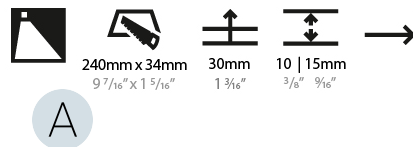

GENERAL

Series: Delight
Subseries: Delight String Wide
Partner: Prolicht
Division: Architectural
Installation: Recessed
Product Type: Step Light
Mounting Location: Wall
Light Distribution: Asymmetric

PHYSICAL

Shape: Rectangle
Length (mm): 250
Length (in): 9 13/16
Width (mm): 40
Width (in): 1 9/16
Height (mm): 250
Depth (mm): 26
Height (in): 9 13/16
Depth (in): 1
Ceiling Thickness (mm): 10 / 12 / 15
Ceiling Thickness (in): 3/8 or 1/2 or 9/16
Min. Recessing Depth (mm): 30
Min. Recessing Depth (in): 1 3/16
Weight (kg): .83
Weight (lbs): 1.8
Fixture Finish: SSR / BKV / CWI / CRY / HAB / UFT / ITA / RUA / FTG / MYG / LOD / PUS / FRO / FUP / KIA / POP / BLS / SPG / MEY / GOH / CHC / COM / ABZ / JAG / OBR / MOS / ROR
Fixture Material: Aluminum
Cut-out Measurements: 240mm / 9 7/16" x 34mm / 1 5/16"

ELECTRICAL

Lamp Type: LED (Zhaga Standard)
Input Wattage (W): 2.2
Total Output Wattage (W): 2
Dimming: 0-10V Dimming / Phase Dimming (120Vac Only)
Driver Included: No
Driver Location: Remote
Driver Type: Constant Current - 120 / 277Vac
Driver Class: Class 2
Input Voltage (V): 120 - 277
Constant Current (MA): 700

LED

Number of LEDs: 1
Color Temperature (°K): 2700 / 3000 / 3500 / 4000
Max. Delivered Lumen (lm): 60 / 60 / 68 / 70
CRI: >90 CRI
Lamp Life (hrs): 50000

OPTICAL

RATINGS AND CERTIFICATIONS

Certified By: Certified for North American Standards
IP rating: IP20