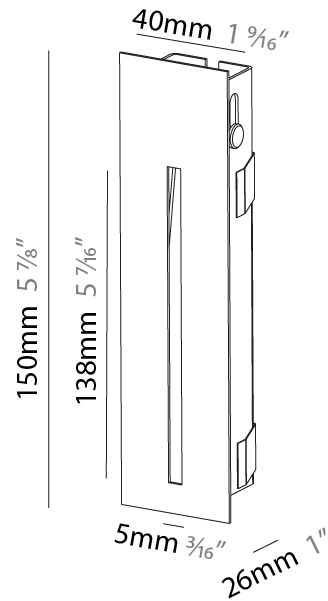

GENERAL

Series: Delight
Subseries: Delight String
Partner: Prolicht
Division: Architectural
Installation: Recessed
Product Type: Step Light
Mounting Location: Wall
Light Distribution: Asymmetric

PHYSICAL

Shape: Rectangle
Width (mm): 40
Width (in): 1 9/16
Height (mm): 150
Depth (mm): 26
Height (in): 5 7/8
Depth (in): 1
Ceiling Thickness (mm): 10 / 12 / 15
Ceiling Thickness (in): 3/8 or 1/2 or 9/16
Min. Recessing Depth (mm): 30
Min. Recessing Depth (in): 1 3/16
Weight (kg): .21
Weight (lbs): .46
Installation Requirement: 140mm / 5 1/2" x 34mm / 1 5/16"
Fixture Finish: SSR / BKV / CWI / CRY / HAB / UFT / ITA / RUA / FTG / MYG / LOD / PUS / FRO / FUP / KIA / POP / BLS / SPG / MEY / GOH / CHC / COM / ABZ / JAG / OBR / MOS / ROR
Fixture Material: Aluminum

ELECTRICAL

Lamp Type: LED (Zhaga Standard)
Input Wattage (W): 2.2
Total Output Wattage (W): 2
Dimming: Non-Dimming / Phase Dimming (120Vac only) / 0-10V Dimming
Driver Included: No
Driver Location: Remote
Driver Type: Constant Current - 120 / 277Vac
Driver Class: Class 2
Input Voltage (V): 120 - 277
Constant Current (MA): 700

LED

Number of LEDs: 1
Color Temperature (°K): 2700 / 3000 / 3500 / 4000
Max. Delivered Lumen (lm): 30
CRI: >90 CRI
Lamp Life (hrs): 50000

OPTICAL

RATINGS AND CERTIFICATIONS

Certified By: Certified for North American Standards
IP rating: IP20

PROJECT
TYPE
SPECIFIER
QUANTITY
DATE