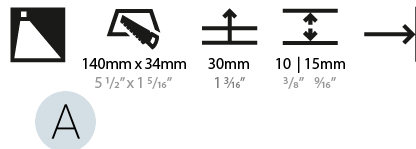

GENERAL

Series: Delight
Subseries: Delight String
Partner: Prolicht
Division: Architectural
Installation: Recessed
Product Type: Step Light
Mounting Location: Wall
Light Distribution: Asymmetric

PHYSICAL

Shape: Rectangle
Width (mm): 40
Width (in): 1 9/16
Height (mm): 150
Depth (mm): 26
Height (in): 5 7/8
Depth (in): 1
Ceiling Thickness (mm): 10 / 12 / 15
Ceiling Thickness (in): 3/8 or 1/2 or 9/16
Min. Recessing Depth (mm): 30
Min. Recessing Depth (in): 1 3/16
Weight (kg): .21
Weight (lbs): .46
Installation Requirement: 140mm / 5 1/2" x 34mm / 1 5/16"
Fixture Finish: SSR / BKV / CWI / CRY / HAB / UFT / ITA / RUA / FTG / MYG / LOD / PUS / FRO / FUP / KIA / POP / BLS / SPG / MEY / GOH / CHC / COM / ABZ / JAG / OBR / MOS / ROR
Fixture Material: Aluminum

ELECTRICAL

Lamp Type: LED (Zhaga Standard)
Input Wattage (W): 2.2
Total Output Wattage (W): 2
Dimming: Non-Dimming / Phase Dimming (120Vac only) / 0-10V Dimming
Driver Included: No
Driver Location: Remote
Driver Type: Constant Current - 120 / 277Vac
Driver Class: Class 2
Input Voltage (V): 120 - 277
Constant Current (MA): 700

LED

Number of LEDs: 1
Color Temperature (°K): 2700 / 3000 / 3500 / 4000
Max. Delivered Lumen (lm): 30
CRI: >90 CRI
Lamp Life (hrs): 50000

OPTICAL

RATINGS AND CERTIFICATIONS

Certified By: Certified for North American Standards
IP rating: IP20

PROJECT
TYPE
SPECIFIER
QUANTITY
DATE