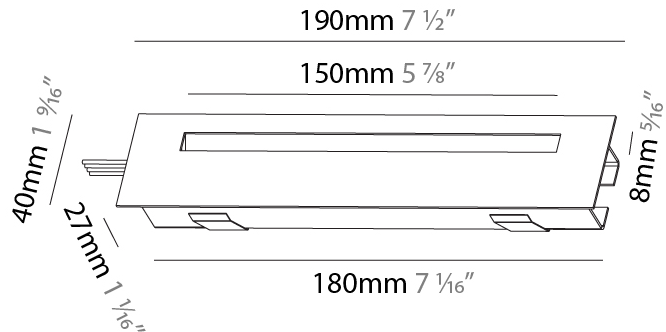

GENERAL

Series: Delight
Subseries: Delight String Step
Partner: Prolicht
Division: Architectural
Installation: Recessed
Product Type: Step Light
Mounting Location: Wall
Light Distribution: Asymmetric

PHYSICAL

Shape: Rectangle
Length (mm): 190
Length (in): 7 1/2
Height (mm): 40
Depth (mm): 27
Height (in): 1 9/16
Depth (in): 1 1/16
Ceiling Thickness (mm): 10 / 12 / 15
Ceiling Thickness (in): 3/8 or 1/2 or 9/16
Min. Recessing Depth (mm): 30
Min. Recessing Depth (in): 1 3/16
Weight (kg): 0.208
Weight (lbs): 0.4576
Fixture Finish: SSR / BKV / CWI / CRY / HAB / UFT / ITA / RUA / FTG / MYG / LOD / PUS / FRO / FUP / KIA / POP / BLS / SPG / MEY / GOH / CHC / COM / ABZ / JAG / OBR / MOS / ROR
Fixture Material: Aluminum
Cut-out Measurements: 140mm / 5 1/2" x 34mm / 1 5/16"

ELECTRICAL

Lamp Type: LED (Zhaga Standard)
Input Wattage (W): 2.2
Total Output Wattage (W): 2
Dimming: 0-10V Dimming / Phase Dimming (120Vac Only)
Driver Included: No
Driver Location: Remote
Driver Type: Constant Voltage - 120 / 277Vac
Driver Class: Class 2
Input Voltage (V): 120 - 277
Output Voltage (V): 24

LED

Number of LEDs: 1
Color Temperature (°K): 3000 / 3500 / 5000
Max. Delivered Lumen (lm): 60
CRI: >80 CRI
Lamp Life (hrs): 50000

OPTICAL

RATINGS AND CERTIFICATIONS

Certified By: Certified for North American Standards
IP rating: IP20