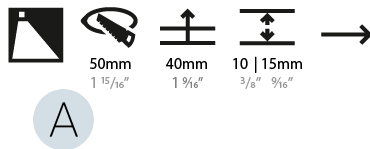

1. To build a product code in our configurator select the specify button on the base model # product page
2. To build a manual product code on this datasheet choose from the options listed below in blue font and add the suffix to the base model #

GENERAL

Series: Delight
Subseries: Delight Lollipop Round
Brand: Prolicht
Division: Architectural
Mounting Type: Recessed
Mounting Location: Wall
Subcategory: Step Light

PHYSICAL

Shape: Round
Diameter (mm): 55
Diameter (in): 2 3/16
Depth (mm): 35
Depth (in): 1 3/8
Ceiling Thickness (mm): 10 / 15
Min. Recessing Depth (mm): 40
Min. Recessing Depth (in): 1 9/16
Light Distribution: Asymmetric
Weight (kg): 0.11
Weight (lbs): 0.25
Fixture Finish: [SSR / BKV / CWI / CRY / HAB / UFT / ITA / RUA / FTG / MYG / LOD / PUS / FRO / FUP / KIA / POP / BLS / SPG / MEY / GOH / GUM / CHC / COM / ABZ / JAG / OBR / MOS / ROR](#)
Fixture Material: Aluminum
Cut-out Measurements: Ø50mm / 1 15/16"

ELECTRICAL

Lamp Type: LED (Zhaga Standard)
Input Wattage (W): 2.2
Total Output Wattage (W): 2
Dimming: 0-10V Dimming / Phase Dimming (120Vac Only)
Driver Included: No
Driver Location: Remote
Driver Type: Constant Current - 120 / 277Vac
Input Voltage (V): 120 - 277
Constant Current (MA): 700

LED

Number of LEDs: 1
Color Temperature (°K): [2700 / 3000 / 4000](#)
Max. Delivered Lumen (lm): 80 / 80 / 90
CRI: >90 CRI
Lamp Life (hrs): 50000

OPTICAL

RATINGS AND CERTIFICATIONS

Certified By: Certified for North American Standards
IP rating: IP20