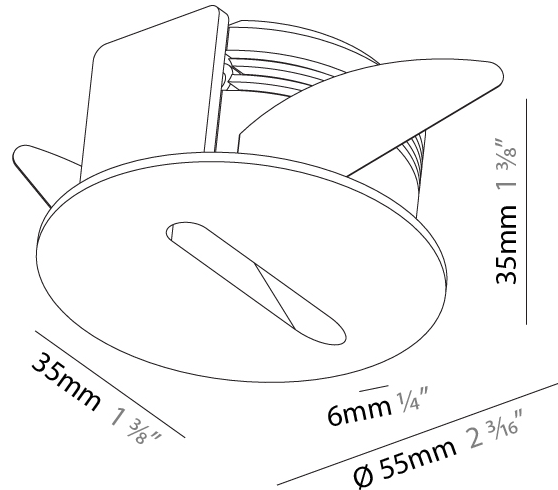

1. To build a product code in our configurator select the specify button on the base model # product page
2. To build a manual product code on this datasheet choose from the options listed below in blue font and add the suffix to the base model #

GENERAL

Series: Delight
Subseries: Delight Lollipop Round
Brand: Prolicht
Division: Architectural
Mounting Type: Recessed
Mounting Location: Wall
Subcategory: Step Light

PHYSICAL

Shape: Round
Diameter (mm): 55
Diameter (in): 2 3/16
Depth (mm): 35
Depth (in): 1 3/8
Ceiling Thickness (mm): 10 / 15
Min. Recessing Depth (mm): 40
Min. Recessing Depth (in): 1 9/16
Light Distribution: Asymmetric
Weight (kg): 0.11
Weight (lbs): 0.25
Fixture Finish: [SSR / BKV / CWI / CRY / HAB / UFT / ITA / RUA / FTG / MYG / LOD / PUS / FRO / FUP / KIA / POP / BLS / SPG / MEY / GOH / GUM / CHC / COM / ABZ / JAG / OBR / MOS / ROR](#)
Fixture Material: Aluminum
Cut-out Measurements: Ø50mm / 1 15/16"

ELECTRICAL

Lamp Type: LED (Zhaga Standard)
Input Wattage (W): 2.2
Total Output Wattage (W): 2
Dimming: 0-10V Dimming / Phase Dimming (120Vac Only)
Driver Included: No
Driver Location: Remote
Driver Type: Constant Current - 120 / 277Vac
Input Voltage (V): 120 - 277
Constant Current (MA): 700

LED

Number of LEDs: 1
Color Temperature (°K): [2700 / 3000 / 4000](#)
Max. Delivered Lumen (lm): 80 / 80 / 90
CRI: >90 CRI
Lamp Life (hrs): 50000

OPTICAL

RATINGS AND CERTIFICATIONS

Certified By: Certified for North American Standards
IP rating: IP20