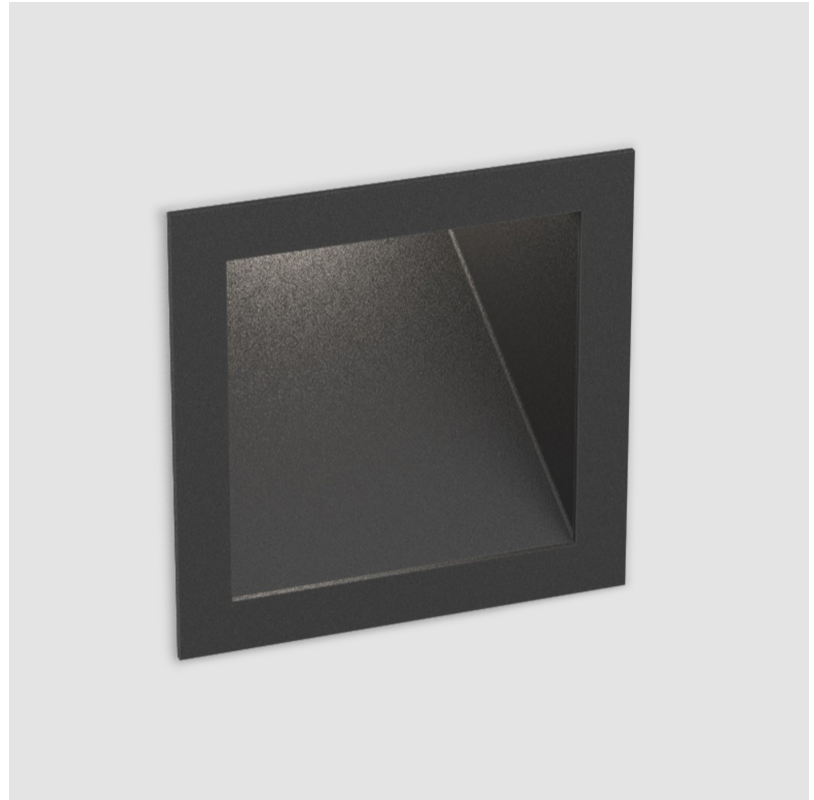

1. To build a product code in our configurator select the specify button on the base model # product page
2. To build a manual product code on this datasheet choose from the options listed below in blue font and add the suffix to the base model #

GENERAL

Series: Delight
Subseries: Delight Gooo!
Brand: Prolicht
Division: Architectural
Mounting Type: Recessed
Mounting Location: Wall
Subcategory: Step Light

PHYSICAL

Shape: Square
Length (mm): 90
Length (in): 3 ⁹/₁₆
Height (mm): 90
Depth (mm): 72
Height (in): 3 ⁹/₁₆
Depth (in): 2 ¹³/₁₆
Min. Recessing Depth (mm): 15
Min. Recessing Depth (in): 9/16
Light Distribution: Asymmetric
Weight (kg): 0.3
Weight (lbs): 0.66
Fixture Finish: SSR / BKV / CWI / CRY / HAB / UFT / ITA / RUA / FTG / MYG / LOD / PUS / FRO / FUP / KIA / POP / BLS / SPG / MEY / GOH / GUM / CHC / COM / ABZ / JAG / OBR / MOS / ROR
Fixture Material: Aluminum

ELECTRICAL

Lamp Type: LED (Zhaga Standard)
Input Wattage (W): 2.2
Total Output Wattage (W): 2
Dimming: Non-Dimming / Phase Dimming (120Vac only) / 0-10V Dimming
Driver Included: No
Driver Location: Remote
Driver Type: Constant Current - Universal
Driver Class: Class 2
Input Voltage (V): 120 - 277
Constant Current (MA): 700

LED

Number of LEDs: 1
Color Temperature (°K): 2700 / 3000 / 4000
Max. Delivered Lumen (lm): 50
CRI: >90 CRI
Lamp Life (hrs): 50000

OPTICAL

RATINGS AND CERTIFICATIONS

Certified By: Certified for North American Standards
IP rating: IP20