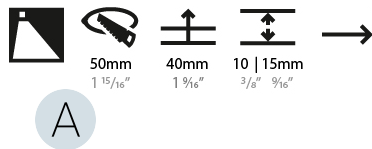

A35693- -
base number   Color   Finishes
                         Temperature   (Diamond)

1. To build a product code in our configurator select the specify button on the base model # product page
2. To build a manual product code on this datasheet choose from the options listed below in blue font and add the suffix to the base model #

GENERAL

Series: Delight
Subseries: Delight Lollipop Round Wide
Brand: Prolicht
Division: Architectural
Mounting Type: Recessed
Mounting Location: Wall
Subcategory: Step Light

PHYSICAL

Shape: Round
Diameter (mm): 55
Diameter (in): 2 3/16
Depth (mm): 35
Depth (in): 1 3/8
Min. Recessing Depth (mm): 40
Min. Recessing Depth (in): 1 9/16
Light Distribution: Asymmetric
Weight (kg): 0.11
Weight (lbs): 0.25
Fixture Finish: SSR / BKV / CWI / CRY / HAB / UFT / ITA / RUA / FTG / MYG / LOD / PUS / FRO / FUP / KIA / POP / BLS / SPG / MEY / GOH / GUM / CHC / COM / ABZ / JAG / OBR / MOS / ROR
Fixture Material: Aluminum

ELECTRICAL

Lamp Type: LED (Zhaga Standard)
Input Wattage (W): 2.2
Total Output Wattage (W): 2
Dimming: 0-10V Dimming / Phase Dimming (120Vac Only)
Driver Included: No
Driver Location: Remote
Driver Type: Constant Current - 120 / 277Vac
Input Voltage (V): 120 - 277
Constant Current (MA): 700

LED

Number of LEDs: 1
Color Temperature (°K): 2700 / 3000 / 4000
Max. Delivered Lumen (lm): 150 / 160 / 170
CRI: >90 CRI
Lamp Life (hrs): 50000

OPTICAL

RATINGS AND CERTIFICATIONS

Certified By: Certified for North American Standards
IP rating: IP20