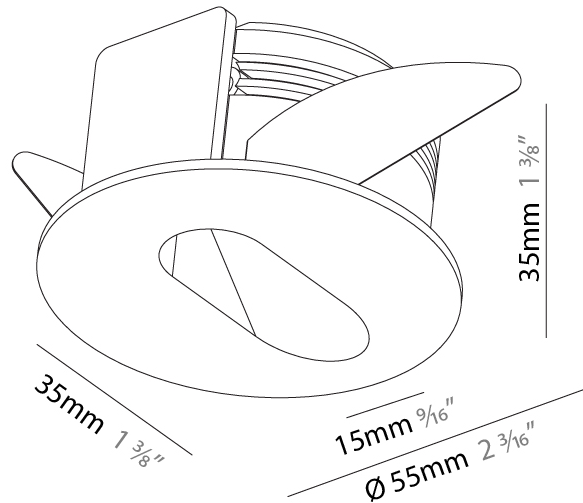

A35693- -
base number   Color   Finishes
                         Temperature   (Diamond)

1. To build a product code in our configurator select the specify button on the base model # product page
2. To build a manual product code on this datasheet choose from the options listed below in blue font and add the suffix to the base model #

GENERAL

Series: Delight
Subseries: Delight Lollipop Round Wide
Brand: Prolicht
Division: Architectural
Mounting Type: Recessed
Mounting Location: Wall
Subcategory: Step Light

PHYSICAL

Shape: Round
Diameter (mm): 55
Diameter (in): 2 3/16
Depth (mm): 35
Depth (in): 1 3/8
Min. Recessing Depth (mm): 40
Min. Recessing Depth (in): 1 9/16
Light Distribution: Asymmetric
Weight (kg): 0.11
Weight (lbs): 0.25
Fixture Finish: SSR / BKV / CWI / CRY / HAB / UFT / ITA / RUA / FTG / MYG / LOD / PUS / FRO / FUP / KIA / POP / BLS / SPG / MEY / GOH / GUM / CHC / COM / ABZ / JAG / OBR / MOS / ROR
Fixture Material: Aluminum

ELECTRICAL

Lamp Type: LED (Zhaga Standard)
Input Wattage (W): 2.2
Total Output Wattage (W): 2
Dimming: 0-10V Dimming / Phase Dimming (120Vac Only)
Driver Included: No
Driver Location: Remote
Driver Type: Constant Current - 120 / 277Vac
Input Voltage (V): 120 - 277
Constant Current (MA): 700

LED

Number of LEDs: 1
Color Temperature (°K): 2700 / 3000 / 4000
Max. Delivered Lumen (lm): 150 / 160 / 170
CRI: >90 CRI
Lamp Life (hrs): 50000

OPTICAL

RATINGS AND CERTIFICATIONS

Certified By: Certified for North American Standards
IP rating: IP20