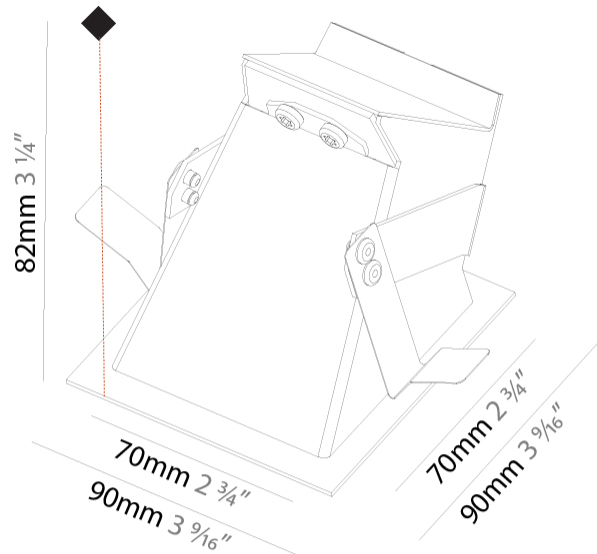

1. To build a product code in our configurator select the specify button on the base model # product page
2. To build a manual product code on this datasheet choose from the options listed below in blue font and add the suffix to the base model #

GENERAL

Series: Delight
Subseries: Delight Gooo! Floorwash
Partner: Prolicht
Division: Architectural
Installation: Recessed
Product Type: Step Light
Mounting Location: Wall
Light Distribution: Asymmetric

PHYSICAL

Shape: Square
Length (mm): 90
Length (in): 3 5/16
Width (mm): 90
Width (in): 3 5/16
Height (mm): 82
Height (in): 3 1/4
Min. Recessing Depth (mm): 90
Min. Recessing Depth (in): 3 5/16
Weight (kg): 0.3
Weight (lbs): 0.66
Fixture Finish: SSR / BKV / CWI / CRY / HAB / UFT / ITA / RUA / FTG / MYG / LOD / PUS / FRO / FUP / KIA / POP / BLS / SPG / MEY / GOH / CHC / COM / ABZ / JAG / OBR / MOS / ROR
Fixture Material: Metal

ELECTRICAL

Lamp Type: LED (Zhaga Standard)
Input Wattage (W): 2.1
Total Output Wattage (W): 1.9
Dimming: Non-Dimming / Phase Dimming (120Vac only) / 0-10V Dimming
Driver Included: No
Driver Location: Remote
Driver Type: Constant Current - Universal
Input Voltage (V): 120 - 277
Constant Current (MA): 350

LED

Number of LEDs: 1
Color Temperature (°K): 2700 / 3000 / 4000
Max. Delivered Lumen (lm): 121 / 128 / 146
CRI: >90 CRI
Lamp Life (hrs): 50000

OPTICAL

RATINGS AND CERTIFICATIONS

Certified By: Certified for North American Standards
IP rating: IP20