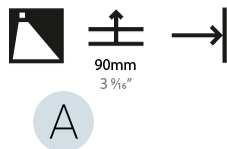

PHYSICAL

Shape: Square
 Length (mm): 90
 Length (in): 3 5/16
 Width (mm): 90
 Width (in): 3 5/16
 Height (mm): 82
 Height (in): 3 1/4
 Min. Recessing Depth (mm): 90
 Min. Recessing Depth (in): 3 5/16
 Weight (kg): 0.3
 Weight (lbs): 0.66
 Fixture Finish: SSR / BKV / CWI / CRY / HAB / UFT / ITA / RUA / FTG / MYG / LOD / PUS / FRO / FUP / KIA / POP / BLS / SPG / MEY / GOH / CHC / COM / ABZ / JAG / OBR / MOS / ROR
 Fixture Material: Metal

LED

Number of LEDs: 1
 Color Temperature (°K): 2700 / 3000 / 4000
 Max. Delivered Lumen (lm): 121 / 128 / 146
 CRI: >90 CRI
 Lamp Life (hrs): 50000

OPTICAL

RATINGS AND CERTIFICATIONS

Certified By: Certified for North American Standards
 IP rating: IP20