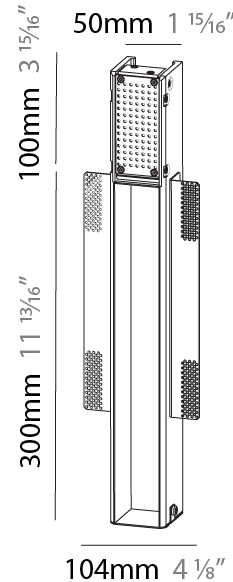

PHYSICAL

Shape: Rectangle
Width (mm): 50
Width (in): 1 15/16
Height (mm): 300
Depth (mm): 50
Height (in): 11 13/16
Depth (in): 1 15/16
Ceiling Thickness (mm): 10 / 12.5 / 15 / 25 / 30
Ceiling Thickness (in): 3/8 or 1/2 or 9/16 or 1 or 1 3/16
Min. Recessing Depth (mm): 90
Min. Recessing Depth (in): 3 9/16
Weight (kg): 1.2
Weight (lbs): 2.65
Fixture Finish: SSR / BKV / CWI / CRY / HAB / UFT / ITA / RUA / FTG / MYG / LOD / PUS / FRO / FUP / KIA / POP / BLS / SPG / MEY / GOH / CHC / COM / ABZ / JAG / OBR / MOS / ROR
Fixture Material: Aluminum
Cut-out Measurements: 402mm / 15 13/16" x 52mm / 2 1/16"
Upon Request: Unique Sizes Unique Ceiling Thickness

ELECTRICAL

Lamp Type: LED (Zhaga Standard)
Input Wattage (W): 1..1
Total Output Wattage (W): 1.0
Dimming: Non-Dimmable
Driver Included: Yes
Driver Location: Integrated
Driver Type: Constant Current - 120 / 277Vac
Driver Class: Class 2
Input Voltage (V): 120 - 277
Constant Current (MA): 350
Upon Request: Phase and 0-10V Dimming (Remote only)

LED

Number of LEDs: 1
Color Temperature (°K): 2700 / 3000 / 4000
Max. Delivered Lumen (lm): 57.4 / 60.2 / 64.8
CRI: >90 CRI
Lamp Life (hrs): 50000
Upon Request: RGB-W Special Color Temperature

OPTICAL

RATINGS AND CERTIFICATIONS

Certified By: Certified for North American Standards
IP rating: IP20