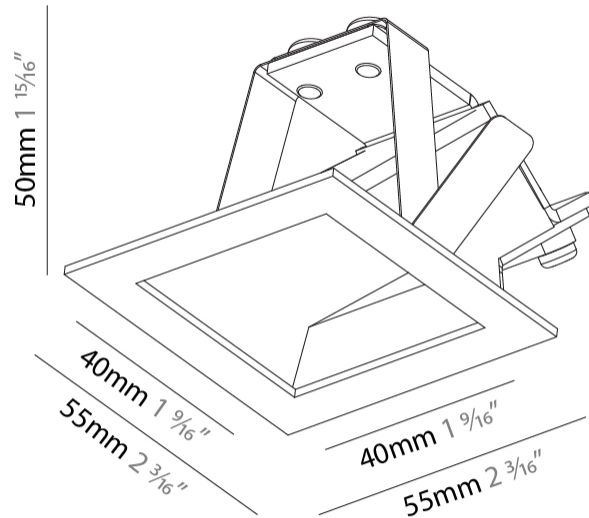

GENERAL

Series: Delight
Subseries: Delight Gooo!
Partner: Prolicht
Division: Architectural
Installation: Recessed
Product Type: Step Light
Mounting Location: Wall
Light Distribution: Asymmetric

PHYSICAL

Shape: Square
Length (mm): 55
Length (in): 2 ³/₁₆
Height (mm): 55
Depth (mm): 50
Height (in): 2 ³/₁₆
Depth (in): 1 ¹⁵/₁₆
Ceiling Thickness (mm): 10-15
Ceiling Thickness (in): 3/8 - 9/16
Min. Recessing Depth (mm): 15
Min. Recessing Depth (in): 9/16
Weight (kg): 0.11
Weight (lbs): 0.25
Fixture Finish: SSR / BKV / CWI / CRY / HAB / UFT / ITA / RUA / FTG / MYG / LOD / PUS / FRO / FUP / KIA / POP / BLS / SPG / MEY / GOH / CHC / COM / ABZ / JAG / OBR / MOS / ROR
Fixture Material: Aluminum

ELECTRICAL

Lamp Type: LED (Zhaga Standard)
Input Wattage (W): 2.2
Total Output Wattage (W): 2
Dimming: Tri-Mode (Non-Dimming and Phase Dimming (120Vac only) and 0-10V Dimming)
Driver Included: No
Driver Location: Remote
Driver Type: Constant Current - Universal
Input Voltage (V): 120 - 277
Constant Current (MA): 700

LED

Number of LEDs: 1
Color Temperature (°K): 2700 / 3000 / 4000
Max. Delivered Lumen (lm): 50
Nominal Lumen (lm): 170
CRI: >90 CRI
Lamp Life (hrs): 50000

OPTICAL

RATINGS AND CERTIFICATIONS

Certified By: Certified for North American Standards
IP rating: IP20