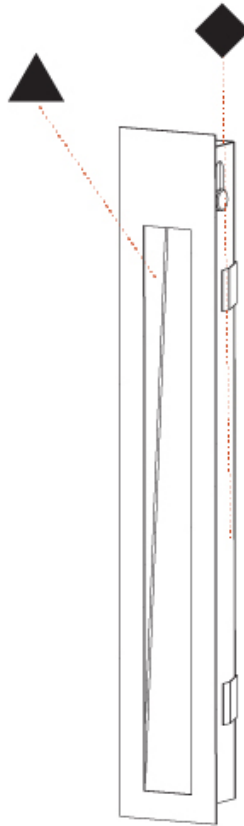

PHYSICAL

Shape: Rectangle
 Width (mm): 40
 Width (in): 1 9/16
 Height (mm): 150
 Depth (mm): 26
 Height (in): 5 7/8
 Depth (in): 1
 Ceiling Thickness (mm): 10 / 12 / 15
 Ceiling Thickness (in): 3/8 or 1/2 or 9/16
 Min. Recessing Depth (mm): 30
 Min. Recessing Depth (in): 1 3/16
 Weight (kg): 0.21
 Weight (lbs): 0.46
 Screws: No visible screws
 Fixture Finish: SSR / BKV / CWI / CRY / HAB / UFT / ITA / RUA / FTG / MYG / LOD / PUS / FRO / FUP / KIA / POP / BLS / SPG / MEY / GOH / CHC / COM / ABZ / JAG / OBR / MOS / ROR
 Fixture Material: Aluminum
 Cut-out Measurements: 140mm / 5 1/2" x 34mm / 1 5/16"

Shape: Rectangle
Length (mm): 250
Length (in): 9 13/16
Width (mm): 40
Width (in): 1 9/16
Height (mm): 250
Depth (mm): 26
Height (in): 9 13/16
Depth (in): 1
Ceiling Thickness (mm): 10 / 12 / 15
Ceiling Thickness (in): 3/8 or 1/2 or 9/16
Min. Recessing Depth (mm): 30
Min. Recessing Depth (in): 1 3/16
Weight (kg): .83
Weight (lbs): 1.8
Fixture Finish: SSR / BKV / CWI / CRY / HAB / UFT / ITA / RUA / FTG / MYG / LOD / PUS / FRO / FUP / KIA / POP / BLS / SPG / MEY / GOH / CHC / COM / ABZ / JAG / OBR / MOS / ROR
Fixture Material: Aluminum
Cut-out Measurements: 240mm / 9 7/16" x 34mm / 1 5/16"

DELIGHT STRING WIDE RECESSED

A35699-

PROJECT

TYPE

SPECIFIER

QUANTITY

DATE

A