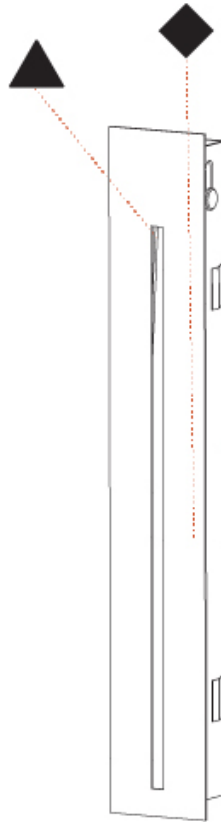

PHYSICAL

Shape: Square
 Length (mm): 53
 Length (in): 2 1/4
 Height (mm): 53
 Depth (mm): 35
 Height (in): 2 1/4
 Depth (in): 1 3/8
 Min. Recessing Depth (mm): 40
 Min. Recessing Depth (in): 1 9/16
 Weight (kg): 0.11
 Weight (lbs): 0.25
 Fixture Finish: SSR / BKV / CWI / CRY / HAB / UFT / ITA / RUA / FTG / MYG / LOD / PUS / FRO / FUP / KIA / POP / BLS / SPG / MEY / GOH / CHC / COM / ABZ / JAG / OBR / MOS / ROR
 Fixture Material: Aluminum

Shape: Rectangle
Width (mm): 40
Width (in): 1 9/16
Height (mm): 250
Depth (mm): 26
Height (in): 9 13/16
Depth (in): 1
Ceiling Thickness (mm): 10 / 12 / 15
Ceiling Thickness (in): 3/8 or 1/2 or 9/16
Min. Recessing Depth (mm): 30
Min. Recessing Depth (in): 1 3/16
Weight (kg): .83
Weight (lbs): 1.8
Fixture Finish: SSR / BKV / CWI / CRY / HAB / UFT / ITA / RUA / FTG / MYG / LOD / PUS / FRO / FUP / KIA / POP / BLS / SPG / MEY / GOH / CHC / COM / ABZ / JAG / OBR / MOS / ROR
Fixture Material: Aluminum
Cut-out Measurements: 240mm / 9 7/16" x 34mm / 1 5/16"

DELIGHT STRING RECESSED

A35697-

PROJECT

TYPE

SPECIFIER

QUANTITY

DATE

A

PHYSICAL

Shape: Rectangle
 Width (mm): 40
 Width (in): 1 9/16
 Height (mm): 150
 Depth (mm): 26
 Height (in): 5 7/8
 Depth (in): 1
 Ceiling Thickness (mm): 10 / 12 / 15
 Ceiling Thickness (in): 3/8 or 1/2 or 9/16
 Min. Recessing Depth (mm): 30
 Min. Recessing Depth (in): 1 3/16
 Weight (kg): 0.21
 Weight (lbs): 0.46
 Screws: No visible screws
 Fixture Finish: SSR / BKV / CWI / CRY / HAB / UFT / ITA / RUA / FTG / MYG / LOD / PUS / FRO / FUP / KIA / POP / BLS / SPG / MEY / GOH / CHC / COM / ABZ / JAG / OBR / MOS / ROR
 Fixture Material: Aluminum
 Cut-out Measurements: 140mm / 5 1/2" x 34mm / 1 5/16"