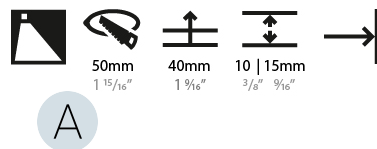

A35693- -

base number   Color   Finishes
Temperature   (Diamond)

1. To build a product code in our configurator select the specify button on the base model # product page
2. To build a manual product code on this datasheet choose from the options listed below in blue font and add the suffix to the base model #

GENERAL

Series: Delight
Subseries: Delight Lollipop Round Wide
Partner: Prolicht
Division: Architectural
Installation: Recessed
Product Type: Step Light
Mounting Location: Wall
Light Distribution: Asymmetric

PHYSICAL

Shape: Round
Diameter (mm): 55
Diameter (in): 2 ³/₁₆
Depth (mm): 35
Depth (in): 1 ³/₈
Min. Recessing Depth (mm): 40
Min. Recessing Depth (in): 1 ⁹/₁₆
Weight (kg): 0.11
Weight (lbs): 0.25
Fixture Finish: SSR / BKV / CWI / CRY / HAB / UFT / ITA / RUA / FTG / MYG / LOD / PUS / FRO / FUP / KIA / POP / BLS / SPG / MEY / GOH / CHC / COM / ABZ / JAG / OBR / MOS / ROR
Fixture Material: Aluminum

ELECTRICAL

Lamp Type: LED (Zhaga Standard)
Input Wattage (W): 2.2
Total Output Wattage (W): 2
Dimming: 0-10V Dimming / Phase Dimming (120Vac Only)
Driver Included: No
Driver Location: Remote
Driver Type: Constant Current - 120 / 277Vac
Input Voltage (V): 120 - 277
Constant Current (MA): 700

LED

Number of LEDs: 1
Color Temperature (°K): 2700 / 3000 / 4000
Max. Delivered Lumen (lm): 150 / 160 / 170
CRI: >90 CRI
Lamp Life (hrs): 50000

OPTICAL

RATINGS AND CERTIFICATIONS

Certified By: Certified for North American Standards
IP rating: IP20