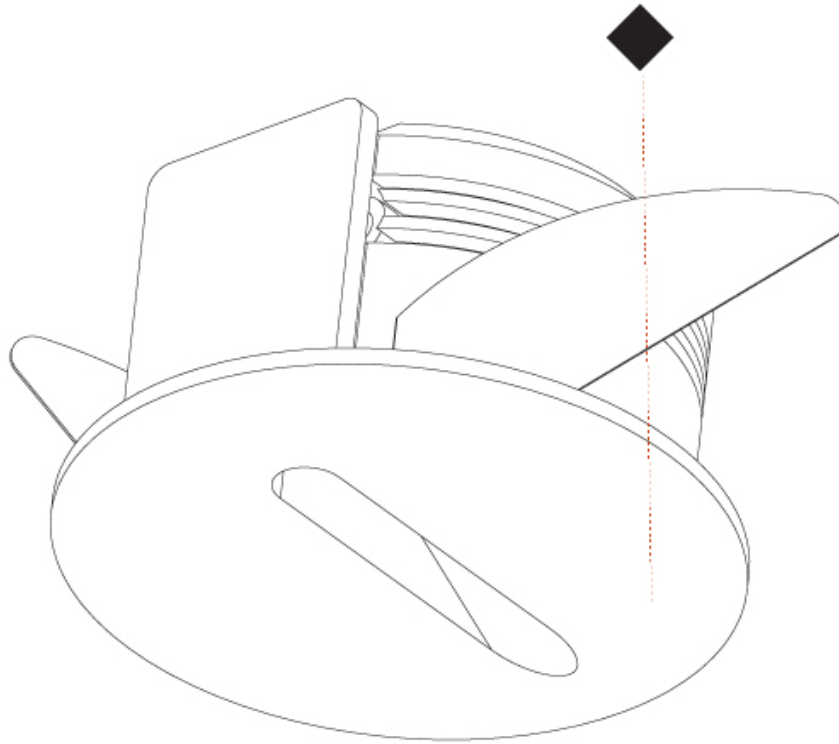

PROJECT
TYPE
SPECIFIER
QUANTITY
DATE

DELIGHT LOLLIPOP ROUND RECESSED

A35692-

PROJECT

TYPE

SPECIFIER

QUANTITY

DATE