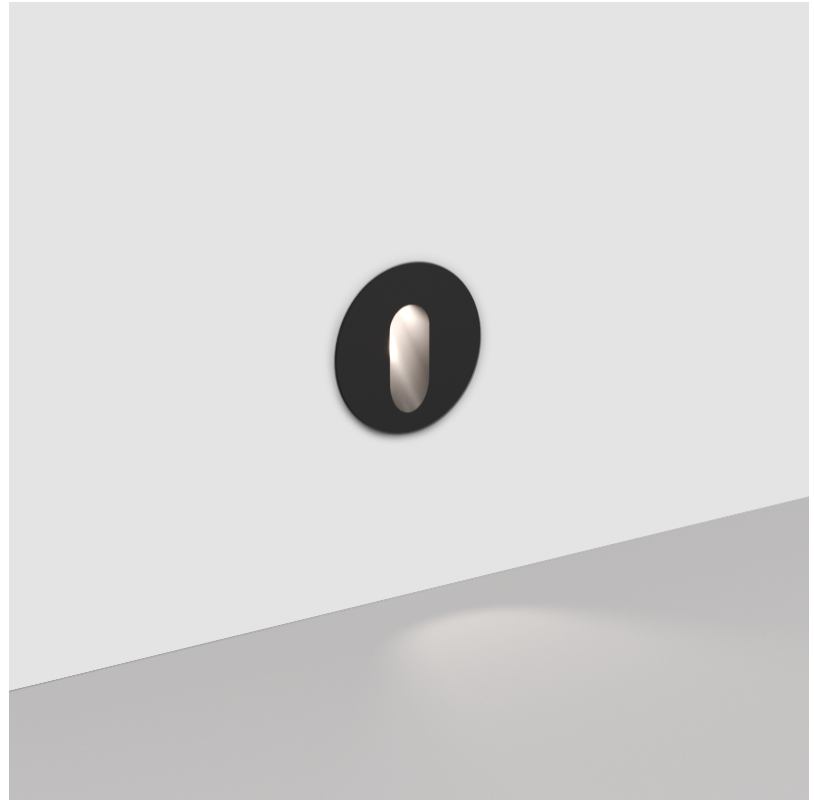

A35693- -

base number   Color   Finishes
Temperature   (Diamond)

1. To build a product code in our configurator select the specify button on the base model # product page
2. To build a manual product code on this datasheet choose from the options listed below in blue font and add the suffix to the base model #

GENERAL

Series: Delight
Subseries: Delight Lollipop Round Wide
Partner: Prolicht
Division: Architectural
Installation: Recessed
Product Type: Step Light
Mounting Location: Wall
Light Distribution: Asymmetric

PHYSICAL

Shape: Round
Diameter (mm): 55
Diameter (in): 2 ³/₁₆
Depth (mm): 35
Depth (in): 1 ³/₈
Min. Recessing Depth (mm): 40
Min. Recessing Depth (in): 1 ⁹/₁₆
Weight (kg): 0.11
Weight (lbs): 0.25
Fixture Finish: SSR / BKV / CWI / CRY / HAB / UFT / ITA / RUA / FTG / MYG / LOD / PUS / FRO / FUP / KIA / POP / BLS / SPG / MEY / GOH / CHC / COM / ABZ / JAG / OBR / MOS / ROR
Fixture Material: Aluminum

ELECTRICAL

Lamp Type: LED (Zhaga Standard)
Input Wattage (W): 2.2
Total Output Wattage (W): 2
Dimming: 0-10V Dimming / Phase Dimming (120Vac Only)
Driver Included: No
Driver Location: Remote
Driver Type: Constant Current - 120 / 277Vac
Input Voltage (V): 120 - 277
Constant Current (MA): 700

LED

Number of LEDs: 1
Color Temperature (°K): 2700 / 3000 / 4000
Max. Delivered Lumen (lm): 150 / 160 / 170
CRI: >90 CRI
Lamp Life (hrs): 50000

OPTICAL

RATINGS AND CERTIFICATIONS

Certified By: Certified for North American Standards
IP rating: IP20