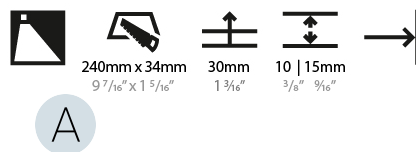

GENERAL

Series: Delight
Subseries: Delight String
Partner: Prolicht
Division: Architectural
Installation: Recessed
Product Type: Step Light
Mounting Location: Wall
Light Distribution: Asymmetric

PHYSICAL

Shape: Rectangle
Width (mm): 40
Width (in): 1 9/16
Height (mm): 250
Depth (mm): 26
Height (in): 9 13/16
Depth (in): 1
Ceiling Thickness (mm): 10 / 12 / 15
Ceiling Thickness (in): 3/8 or 1/2 or 9/16
Min. Recessing Depth (mm): 30
Min. Recessing Depth (in): 1 3/16
Weight (kg): .83
Weight (lbs): 1.8
Fixture Finish: SSR / BKV / CWI / CRY / HAB / UFT / ITA / RUA / FTG / MYG / LOD / PUS / FRO / FUP / KIA / POP / BLS / SPG / MEY / GOH / CHC / COM / ABZ / JAG / OBR / MOS / ROR
Fixture Material: Aluminum
Cut-out Measurements: 240mm / 9 7/16" x 34mm / 1 5/16"

ELECTRICAL

Lamp Type: LED (Zhaga Standard)
Input Wattage (W): 2.2
Total Output Wattage (W): 2
Dimming: Non-Dimming / Phase Dimming (120Vac only) / 0-10V Dimming
Driver Included: No
Driver Location: Remote
Driver Type: Constant Current - 120 / 277Vac
Driver Class: Class 2
Input Voltage (V): 120 - 277
Constant Current (MA): 700

LED

Number of LEDs: 1
Color Temperature (°K): 2700 / 3000 / 3500 / 4000
Max. Delivered Lumen (lm): 30
CRI: >90 CRI
Lamp Life (hrs): 50000

OPTICAL

RATINGS AND CERTIFICATIONS

Certified By: Certified for North American Standards
IP rating: IP20