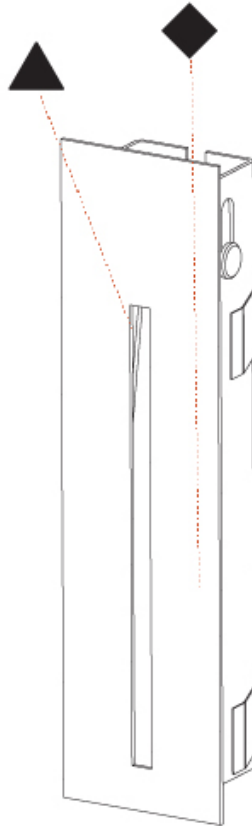

PHYSICAL

Shape: Square
 Length (mm): 53
 Length (in): 2 1/4
 Height (mm): 53
 Depth (mm): 35
 Height (in): 2 1/4
 Depth (in): 1 3/8
 Min. Recessing Depth (mm): 40
 Min. Recessing Depth (in): 1 9/16
 Weight (kg): 0.11
 Weight (lbs): 0.25
 Fixture Finish: SSR / BKV / CWI / CRY / HAB / UFT / ITA / RUA / FTG / MYG / LOD / PUS / FRO / FUP / KIA / POP / BLS / SPG / MEY / GOH / CHC / COM / ABZ / JAG / OBR / MOS / ROR
 Fixture Material: Aluminum

Shape: Rectangle
Width (mm): 40
Width (in): 1 9/16
Height (mm): 150
Depth (mm): 26
Height (in): 5 7/8
Depth (in): 1
Ceiling Thickness (mm): 10 / 12 / 15
Ceiling Thickness (in): 3/8 or 1/2 or 9/16
Min. Recessing Depth (mm): 30
Min. Recessing Depth (in): 1 3/16
Weight (kg): .21
Weight (lbs): .46
Installation Requirement: 140mm / 5 1/2" x 34mm / 1 5/16"
Fixture Finish: SSR / BKV / CWI / CRY / HAB / UFT / ITA / RUA / FTG / MYG / LOD / PUS / FRO / FUP / KIA / POP / BLS / SPG / MEY / GOH / CHC / COM / ABZ / JAG / OBR / MOS / ROR
Fixture Material: Aluminum

DELIGHT STRING RECESSED

A35696-

PROJECT

TYPE

SPECIFIER

QUANTITY

DATE

A

Shape: Rectangle
Width (mm): 40
Width (in): 1 9/16
Height (mm): 250
Depth (mm): 26
Height (in): 9 13/16
Depth (in): 1
Ceiling Thickness (mm): 10 / 12 / 15
Ceiling Thickness (in): 3/8 or 1/2 or 9/16
Min. Recessing Depth (mm): 30
Min. Recessing Depth (in): 1 3/16
Weight (kg): .83
Weight (lbs): 1.8
Fixture Finish: SSR / BKV / CWI / CRY / HAB / UFT / ITA / RUA / FTG / MYG / LOD / PUS / FRO / FUP / KIA / POP / BLS / SPG / MEY / GOH / CHC / COM / ABZ / JAG / OBR / MOS / ROR
Fixture Material: Aluminum
Cut-out Measurements: 240mm / 9 7/16" x 34mm / 1 5/16"