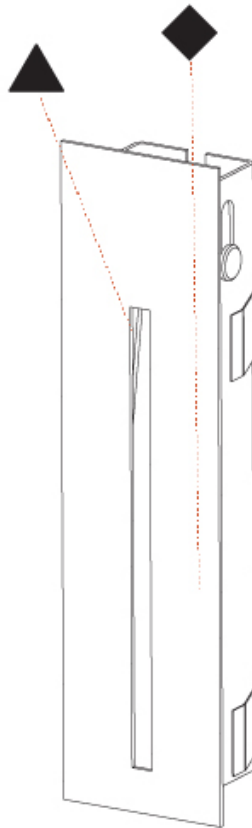

Shape: Rectangle
Width (mm): 40
Width (in): 1 9/16"
Height (mm): 150
Depth (mm): 26
Height (in): 5 7/8"
Depth (in): 1"
Ceiling Thickness (mm): 10 / 12 / 15
Ceiling Thickness (in): 3/8 or 1/2 or 9/16
Min. Recessing Depth (mm): 30
Min. Recessing Depth (in): 1 3/16"
Weight (kg): .21
Weight (lbs): .46
Installation Requirement: 140mm / 5 1/2" x 34mm / 1 5/16"
Fixture Finish: SSR / BKV / CWI / CRY / HAB / UFT / ITA / RUA / FTG / MYG / LOD / PUS / FRO / FUP / KIA / POP / BLS / SPG / MEY / GOH / CHC / COM / ABZ / JAG / OBR / MOS / ROR
Fixture Material: Aluminum

DELIGHT STRING RECESSED

A35696-

PROJECT

TYPE

SPECIFIER

QUANTITY

DATE

A

PHYSICAL

Shape: Rectangle
 Width (mm): 40
 Width (in): 1 9/16
 Height (mm): 250
 Depth (mm): 26
 Height (in): 9 13/16
 Depth (in): 1
 Ceiling Thickness (mm): 10 / 12 / 15
 Ceiling Thickness (in): 3/8 or 1/2 or 9/16
 Min. Recessing Depth (mm): 30
 Min. Recessing Depth (in): 1 3/16
 Weight (kg): .83
 Weight (lbs): 1.8
 Fixture Finish: SSR / BKV / CWI / CRY / HAB / UFT / ITA / RUA / FTG / MYG / LOD / PUS / FRO / FUP / KIA / POP / BLS / SPG / MEY / GOH / CHC / COM / ABZ / JAG / OBR / MOS / ROR
 Fixture Material: Aluminum
 Cut-out Measurements: 240mm / 9 7/16" x 34mm / 1 5/16"

PHYSICAL

Shape: Rectangle
 Width (mm): 40
 Width (in): 1 9/16
 Height (mm): 150
 Depth (mm): 26
 Height (in): 5 7/8
 Depth (in): 1
 Ceiling Thickness (mm): 10 / 12 / 15
 Ceiling Thickness (in): 3/8 or 1/2 or 9/16
 Min. Recessing Depth (mm): 30
 Min. Recessing Depth (in): 1 3/16
 Weight (kg): 0.21
 Weight (lbs): 0.46
 Screws: No visible screws
 Fixture Finish: SSR / BKV / CWI / CRY / HAB / UFT / ITA / RUA / FTG / MYG / LOD / PUS / FRO / FUP / KIA / POP / BLS / SPG / MEY / GOH / CHC / COM / ABZ / JAG / OBR / MOS / ROR
 Fixture Material: Aluminum
 Cut-out Measurements: 140mm / 5 1/2" x 34mm / 1 5/16"