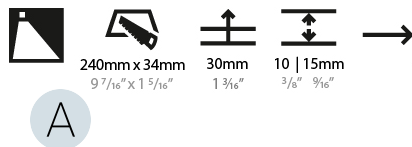

GENERAL

Series: Delight
Subseries: Delight String Wide
Partner: Prolicht
Division: Architectural
Installation: Recessed
Product Type: Step Light
Mounting Location: Wall
Light Distribution: Asymmetric

PHYSICAL

Shape: Rectangle
Length (mm): 250
Length (in): 9 13/16
Width (mm): 40
Width (in): 1 9/16
Height (mm): 250
Depth (mm): 26
Height (in): 9 13/16
Depth (in): 1
Ceiling Thickness (mm): 10 / 12 / 15
Ceiling Thickness (in): 3/8 or 1/2 or 9/16
Min. Recessing Depth (mm): 30
Min. Recessing Depth (in): 1 3/16
Weight (kg): .83
Weight (lbs): 1.8
Fixture Finish: SSR / BKV / CWI / CRY / HAB / UFT / ITA / RUA / FTG / MYG / LOD / PUS / FRO / FUP / KIA / POP / BLS / SPG / MEY / GOH / CHC / COM / ABZ / JAG / OBR / MOS / ROR
Fixture Material: Aluminum
Cut-out Measurements: 240mm / 9 7/16" x 34mm / 1 5/16"

ELECTRICAL

Lamp Type: LED (Zhaga Standard)
Input Wattage (W): 2.2
Total Output Wattage (W): 2
Dimming: 0-10V Dimming / Phase Dimming (120Vac Only)
Driver Included: No
Driver Location: Remote
Driver Type: Constant Current - 120 / 277Vac
Driver Class: Class 2
Input Voltage (V): 120 - 277
Constant Current (MA): 700

LED

Number of LEDs: 1
Color Temperature (°K): 2700 / 3000 / 3500 / 4000
Max. Delivered Lumen (lm): 60 / 60 / 68 / 70
CRI: >90 CRI
Lamp Life (hrs): 50000

OPTICAL

RATINGS AND CERTIFICATIONS

Certified By: Certified for North American Standards
IP rating: IP20