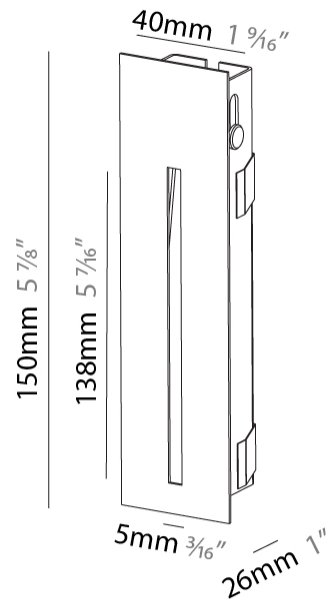

GENERAL

Series: Delight
Subseries: Delight String
Partner: Prolicht
Division: Architectural
Installation: Recessed
Product Type: Step Light
Mounting Location: Wall
Light Distribution: Asymmetric

PHYSICAL

Shape: Rectangle
Width (mm): 40
Width (in): 1 9/16"
Height (mm): 150
Depth (mm): 26
Height (in): 5 7/8"
Depth (in): 1"
Ceiling Thickness (mm): 10 / 12 / 15
Ceiling Thickness (in): 3/8 or 1/2 or 9/16
Min. Recessing Depth (mm): 30
Min. Recessing Depth (in): 1 3/16"
Weight (kg): .21
Weight (lbs): .46
Installation Requirement: 140mm / 5 1/2" x 34mm / 1 5/16"
Fixture Finish: SSR / BKV / CWI / CRY / HAB / UFT / ITA / RUA / FTG / MYG / LOD / PUS / FRO / FUP / KIA / POP / BLS / SPG / MEY / GOH / CHC / COM / ABZ / JAG / OBR / MOS / ROR
Fixture Material: Aluminum

ELECTRICAL

Lamp Type: LED (Zhaga Standard)
Input Wattage (W): 2.2
Total Output Wattage (W): 2
Dimming: Non-Dimming / Phase Dimming (120Vac only) / 0-10V Dimming
Driver Included: No
Driver Location: Remote
Driver Type: Constant Current - 120 / 277Vac
Driver Class: Class 2
Input Voltage (V): 120 - 277
Constant Current (MA): 700

LED

Number of LEDs: 1
Color Temperature (°K): 2700 / 3000 / 3500 / 4000
Max. Delivered Lumen (lm): 30
CRI: >90 CRI
Lamp Life (hrs): 50000

OPTICAL

RATINGS AND CERTIFICATIONS

Certified By: Certified for North American Standards
IP rating: IP20