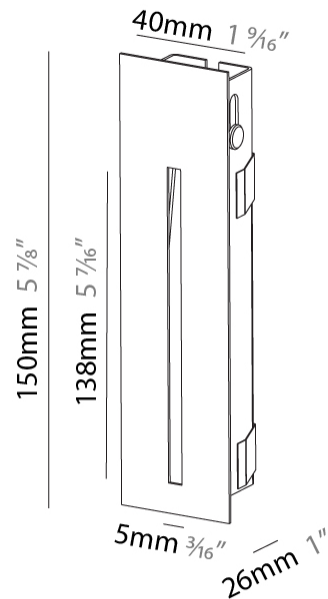

GENERAL

Series: Delight
Subseries: Delight String
Partner: Prolicht
Division: Architectural
Installation: Recessed
Product Type: Step Light
Mounting Location: Wall
Light Distribution: Asymmetric

PHYSICAL

Shape: Rectangle
Width (mm): 40
Width (in): 1 9/16
Height (mm): 150
Depth (mm): 26
Height (in): 5 7/8
Depth (in): 1
Ceiling Thickness (mm): 10 / 12 / 15
Ceiling Thickness (in): 3/8 or 1/2 or 9/16
Min. Recessing Depth (mm): 30
Min. Recessing Depth (in): 1 3/16
Weight (kg): .21
Weight (lbs): .46
Installation Requirement: 140mm / 5 1/2" x 34mm / 1 5/16"
Fixture Finish: SSR / BKV / CWI / CRY / HAB / UFT / ITA / RUA / FTG / MYG / LOD / PUS / FRO / FUP / KIA / POP / BLS / SPG / MEY / GOH / CHC / COM / ABZ / JAG / OBR / MOS / ROR
Fixture Material: Aluminum

ELECTRICAL

Lamp Type: LED (Zhaga Standard)
Input Wattage (W): 2.2
Total Output Wattage (W): 2
Dimming: Non-Dimming / Phase Dimming (120Vac only) / 0-10V Dimming
Driver Included: No
Driver Location: Remote
Driver Type: Constant Current - 120 / 277Vac
Driver Class: Class 2
Input Voltage (V): 120 - 277
Constant Current (MA): 700

LED

Number of LEDs: 1
Color Temperature (°K): 2700 / 3000 / 3500 / 4000
Max. Delivered Lumen (lm): 30
CRI: >90 CRI
Lamp Life (hrs): 50000

OPTICAL

RATINGS AND CERTIFICATIONS

Certified By: Certified for North American Standards
IP rating: IP20