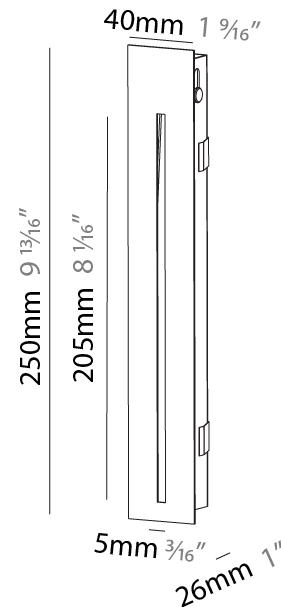

GENERAL

Series: Delight
Subseries: Delight String
Partner: Prolicht
Division: Architectural
Installation: Recessed
Product Type: Step Light
Mounting Location: Wall
Light Distribution: Asymmetric

PHYSICAL

Shape: Rectangle
Width (mm): 40
Width (in): 1 9/16
Height (mm): 250
Depth (mm): 26
Height (in): 9 13/16
Depth (in): 1
Ceiling Thickness (mm): 10 / 12 / 15
Ceiling Thickness (in): 3/8 or 1/2 or 9/16
Min. Recessing Depth (mm): 30
Min. Recessing Depth (in): 1 3/16
Weight (kg): .83
Weight (lbs): 1.8
Fixture Finish: SSR / BKV / CWI / CRY / HAB / UFT / ITA / RUA / FTG / MYG / LOD / PUS / FRO / FUP / KIA / POP / BLS / SPG / MEY / GOH / CHC / COM / ABZ / JAG / OBR / MOS / ROR
Fixture Material: Aluminum
Cut-out Measurements: 240mm / 9 7/16" x 34mm / 1 5/16"

ELECTRICAL

Lamp Type: LED (Zhaga Standard)
Input Wattage (W): 2.2
Total Output Wattage (W): 2
Dimming: Non-Dimming / Phase Dimming (120Vac only) / 0-10V Dimming
Driver Included: No
Driver Location: Remote
Driver Type: Constant Current - 120 / 277Vac
Driver Class: Class 2
Input Voltage (V): 120 - 277
Constant Current (MA): 700

LED

Number of LEDs: 1
Color Temperature (°K): 2700 / 3000 / 3500 / 4000
Max. Delivered Lumen (lm): 30
CRI: >90 CRI
Lamp Life (hrs): 50000

OPTICAL

RATINGS AND CERTIFICATIONS

Certified By: Certified for North American Standards
IP rating: IP20

PROJECT
TYPE
SPECIFIER
QUANTITY
DATE