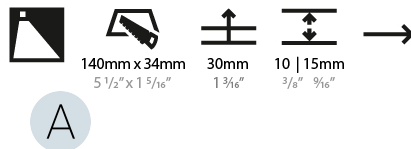

GENERAL

Series: Delight
Subseries: Delight String Wide
Partner: Prolicht
Division: Architectural
Installation: Recessed
Product Type: Step Light
Mounting Location: Wall
Light Distribution: Asymmetric

PHYSICAL

Shape: Rectangle
Width (mm): 40
Width (in): 1 9/16
Height (mm): 150
Depth (mm): 26
Height (in): 5 7/8
Depth (in): 1
Ceiling Thickness (mm): 10 / 12 / 15
Ceiling Thickness (in): 3/8 or 1/2 or 9/16
Min. Recessing Depth (mm): 30
Min. Recessing Depth (in): 1 3/16
Weight (kg): 0.21
Weight (lbs): 0.46
Screws: No visible screws
Fixture Finish: SSR / BKV / CWI / CRY / HAB / UFT / ITA / RUA / FTG / MYG / LOD / PUS / FRO / FUP / KIA / POP / BLS / SPG / MEY / GOH / CHC / COM / ABZ / JAG / OBR / MOS / ROR
Fixture Material: Aluminum
Cut-out Measurements: 140mm / 5 1/2" x 34mm / 1 5/16"

ELECTRICAL

Lamp Type: LED (Zhaga Standard)
Input Wattage (W): 2.2
Total Output Wattage (W): 2
Dimming: Non-Dimming / Phase Dimming (120Vac only) / 0-10V Dimming
Driver Included: No
Driver Location: Remote
Driver Type: Constant Current - 120 / 277Vac
Driver Class: Class 2
Input Voltage (V): 120 - 277
Constant Current (MA): 700

LED

Number of LEDs: 1
Color Temperature (°K): 2700 / 3000 / 3500 / 4000
Max. Delivered Lumen (lm): 60 / 60 / 68 / 70
CRI: >90 CRI
Lamp Life (hrs): 50000

OPTICAL

RATINGS AND CERTIFICATIONS

Certified By: Certified for North American Standards
IP rating: IP20