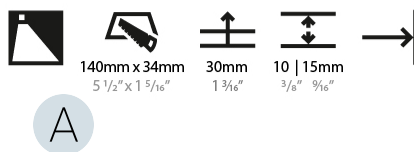

GENERAL

Series: Delight
Subseries: Delight String
Partner: Prolicht
Division: Architectural
Installation: Recessed
Product Type: Step Light
Mounting Location: Wall
Light Distribution: Asymmetric

PHYSICAL

Shape: Rectangle
Width (mm): 40
Width (in): 1 9/16
Height (mm): 150
Depth (mm): 26
Height (in): 5 7/8
Depth (in): 1
Ceiling Thickness (mm): 10 / 12 / 15
Ceiling Thickness (in): 3/8 or 1/2 or 9/16
Min. Recessing Depth (mm): 30
Min. Recessing Depth (in): 1 3/16
Weight (kg): .21
Weight (lbs): .46
Installation Requirement: 140mm / 5 1/2" x 34mm / 1 5/16"
Fixture Finish: SSR / BKV / CWI / CRY / HAB / UFT / ITA / RUA / FTG / MYG / LOD / PUS / FRO / FUP / KIA / POP / BLS / SPG / MEY / GOH / CHC / COM / ABZ / JAG / OBR / MOS / ROR
Fixture Material: Aluminum

ELECTRICAL

Lamp Type: LED (Zhaga Standard)
Input Wattage (W): 2.2
Total Output Wattage (W): 2
Dimming: Non-Dimming / Phase Dimming (120Vac only) / 0-10V Dimming
Driver Included: No
Driver Location: Remote
Driver Type: Constant Current - 120 / 277Vac
Driver Class: Class 2
Input Voltage (V): 120 - 277
Constant Current (MA): 700

LED

Number of LEDs: 1
Color Temperature (°K): 2700 / 3000 / 3500 / 4000
Max. Delivered Lumen (lm): 30
CRI: >90 CRI
Lamp Life (hrs): 50000

OPTICAL

RATINGS AND CERTIFICATIONS

Certified By: Certified for North American Standards
IP rating: IP20