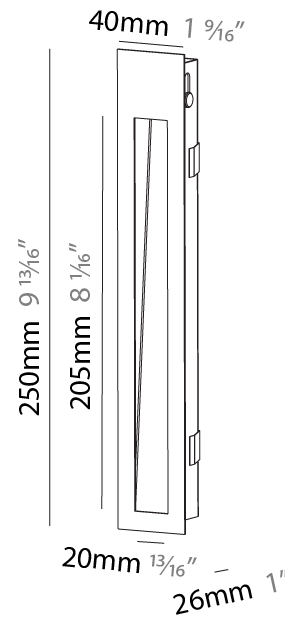

GENERAL

Series: Delight
Subseries: Delight String Wide
Partner: Prolicht
Division: Architectural
Installation: Recessed
Product Type: Step Light
Mounting Location: Wall
Light Distribution: Asymmetric

PHYSICAL

Shape: Rectangle
Length (mm): 250
Length (in): 9 ¹³/₁₆
Width (mm): 40
Width (in): 1 ⁹/₁₆
Height (mm): 250
Depth (mm): 26
Height (in): 9 ¹³/₁₆
Depth (in): 1
Ceiling Thickness (mm): 10 / 12 / 15
Ceiling Thickness (in): 3/8 or 1/2 or 9/16
Min. Recessing Depth (mm): 30
Min. Recessing Depth (in): 1 ³/₁₆
Weight (kg): .83
Weight (lbs): 1.8
Fixture Finish: SSR / BKV / CWI / CRY / HAB / UFT / ITA / RUA / FTG / MYG / LOD / PUS / FRO / FUP / KIA / POP / BLS / SPG / MEY / GOH / CHC / COM / ABZ / JAG / OBR / MOS / ROR
Fixture Material: Aluminum
Cut-out Measurements: 240mm / 9 7/16" x 34mm / 1 5/16"

ELECTRICAL

Lamp Type: LED (Zhaga Standard)
Input Wattage (W): 2.2
Total Output Wattage (W): 2
Dimming: 0-10V Dimming / Phase Dimming (120Vac Only)
Driver Included: No
Driver Location: Remote
Driver Type: Constant Current - 120 / 277Vac
Driver Class: Class 2
Input Voltage (V): 120 - 277
Constant Current (MA): 700

LED

Number of LEDs: 1
Color Temperature (°K): 2700 / 3000 / 3500 / 4000
Max. Delivered Lumen (lm): 60 / 60 / 68 / 70
CRI: >90 CRI
Lamp Life (hrs): 50000

OPTICAL

RATINGS AND CERTIFICATIONS

Certified By: Certified for North American Standards
IP rating: IP20

PROJECT
TYPE
SPECIFIER
QUANTITY
DATE