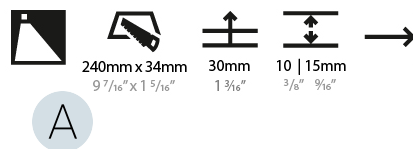

GENERAL

Series: Delight
Subseries: Delight String Wide
Partner: Prolicht
Division: Architectural
Installation: Recessed
Product Type: Step Light
Mounting Location: Wall
Light Distribution: Asymmetric

PHYSICAL

Shape: Rectangle
Length (mm): 250
Length (in): 9 ¹³/₁₆
Width (mm): 40
Width (in): 1 ⁹/₁₆
Height (mm): 250
Depth (mm): 26
Height (in): 9 ¹³/₁₆
Depth (in): 1
Ceiling Thickness (mm): 10 / 12 / 15
Ceiling Thickness (in): 3/8 or 1/2 or 9/16
Min. Recessing Depth (mm): 30
Min. Recessing Depth (in): 1 ³/₁₆
Weight (kg): .83
Weight (lbs): 1.8
Fixture Finish: SSR / BKV / CWI / CRY / HAB / UFT / ITA / RUA / FTG / MYG / LOD / PUS / FRO / FUP / KIA / POP / BLS / SPG / MEY / GOH / CHC / COM / ABZ / JAG / OBR / MOS / ROR
Fixture Material: Aluminum
Cut-out Measurements: 240mm / 9 7/16" x 34mm / 1 5/16"

ELECTRICAL

Lamp Type: LED (Zhaga Standard)
Input Wattage (W): 2.2
Total Output Wattage (W): 2
Dimming: 0-10V Dimming / Phase Dimming (120Vac Only)
Driver Included: No
Driver Location: Remote
Driver Type: Constant Current - 120 / 277Vac
Driver Class: Class 2
Input Voltage (V): 120 - 277
Constant Current (MA): 700

LED

Number of LEDs: 1
Color Temperature (°K): 2700 / 3000 / 3500 / 4000
Max. Delivered Lumen (lm): 60 / 60 / 68 / 70
CRI: >90 CRI
Lamp Life (hrs): 50000

OPTICAL

RATINGS AND CERTIFICATIONS

Certified By: Certified for North American Standards
IP rating: IP20

PROJECT
TYPE
SPECIFIER
QUANTITY
DATE