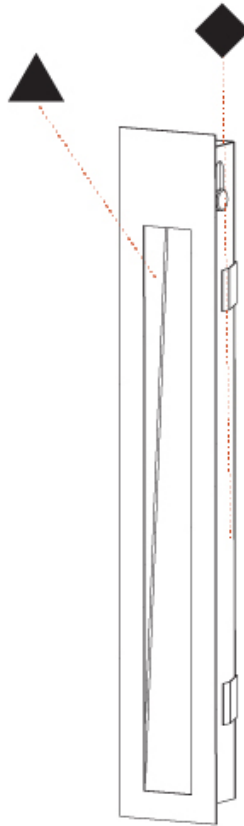

### A35697-

base number	Color	Finishes	Finishes
	Temperature	(Diamond)	(Triangle)

- To build a product code in our configurator select the specify button on the base model # product page
- To build a manual product code on this datasheet choose from the options listed below in blue font and add the suffix to the base model #

#### PHYSICAL

Shape: Rectangle
Width (mm): 40
Width (in): 1 9/16
Height (mm): 250
Depth (mm): 26
Height (in): 9 13/16
Depth (in): 1
Ceiling Thickness (mm): 10 / 12 / 15
Ceiling Thickness (in): 3/8 or 1/2 or 9/16
Min. Recessing Depth (mm): 30
Min. Recessing Depth (in): 1 3/16
Weight (kg): .83
Weight (lbs): 1.8
Fixture Finish: SSR / BKV / CWI / CRY / HAB / UFT / ITA / RUA / FTG / MYG / LOD / PUS / FRO / FUP / KIA / POP / BLS / SPG / MEY / GOH / CHC / COM / ABZ / JAG / OBR / MOS / ROR
Fixture Material: Aluminum
Cut-out Measurements: 240mm / 9 7/16" x 34mm / 1 5/16"

#### PHYSICAL

Shape: Rectangle
Length (mm): 250
Length (in): 9 13/16
Width (mm): 40
Width (in): 1 9/16
Height (mm): 250
Depth (mm): 26
Height (in): 9 13/16
Depth (in): 1
Ceiling Thickness (mm): 10 / 12 / 15
Ceiling Thickness (in): 3/8 or 1/2 or 9/16
Min. Recessing Depth (mm): 30
Min. Recessing Depth (in): 1 3/16
Weight (kg): .83
Weight (lbs): 1.8
Fixture Finish: SSR / BKV / CWI / CRY / HAB / UFT / ITA / RUA / FTG / MYG / LOD / PUS / FRO / FUP / KIA / POP / BLS / SPG / MEY / GOH / CHC / COM / ABZ / JAG / OBR / MOS / ROR
Fixture Material: Aluminum
Cut-out Measurements: 240mm / 9 7/16" x 34mm / 1 5/16"

## DELIGHT STRING WIDE RECESSED

A35699-

PROJECT

TYPE

SPECIFIER

QUANTITY

DATE

A