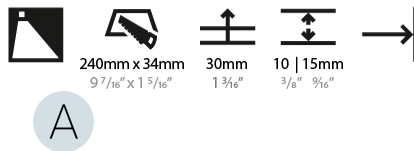

GENERAL

Series: Delight
Subseries: Delight String
Partner: Prolicht
Division: Architectural
Installation: Recessed
Product Type: Step Light
Mounting Location: Wall
Light Distribution: Asymmetric

PHYSICAL

Shape: Rectangle
Width (mm): 40
Width (in): 1 9/16
Height (mm): 250
Depth (mm): 26
Height (in): 9 13/16
Depth (in): 1
Ceiling Thickness (mm): 10 / 12 / 15
Ceiling Thickness (in): 3/8 or 1/2 or 9/16
Min. Recessing Depth (mm): 30
Min. Recessing Depth (in): 1 3/16
Weight (kg): .83
Weight (lbs): 1.8
Fixture Finish: SSR / BKV / CWI / CRY / HAB / UFT / ITA / RUA / FTG / MYG / LOD / PUS / FRO / FUP / KIA / POP / BLS / SPG / MEY / GOH / CHC / COM / ABZ / JAG / OBR / MOS / ROR
Fixture Material: Aluminum
Cut-out Measurements: 240mm / 9 7/16" x 34mm / 1 5/16"

ELECTRICAL

Lamp Type: LED (Zhaga Standard)
Input Wattage (W): 2.2
Total Output Wattage (W): 2
Dimming: Non-Dimming / Phase Dimming (120Vac only) / 0-10V Dimming
Driver Included: No
Driver Location: Remote
Driver Type: Constant Current - 120 / 277Vac
Driver Class: Class 2
Input Voltage (V): 120 - 277
Constant Current (MA): 700

LED

Number of LEDs: 1
Color Temperature (°K): 2700 / 3000 / 3500 / 4000
Max. Delivered Lumen (lm): 30
CRI: >90 CRI
Lamp Life (hrs): 50000

OPTICAL

RATINGS AND CERTIFICATIONS

Certified By: Certified for North American Standards
IP rating: IP20