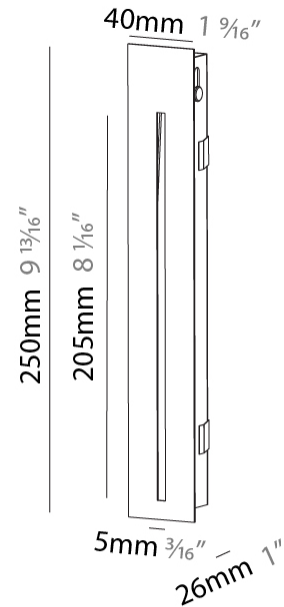

GENERAL

Series: Delight
Subseries: Delight String
Partner: Prolicht
Division: Architectural
Installation: Recessed
Product Type: Step Light
Mounting Location: Wall
Light Distribution: Asymmetric

PHYSICAL

Shape: Rectangle
Width (mm): 40
Width (in): 1 9/16
Height (mm): 250
Depth (mm): 26
Height (in): 9 13/16
Depth (in): 1
Ceiling Thickness (mm): 10 / 12 / 15
Ceiling Thickness (in): 3/8 or 1/2 or 9/16
Min. Recessing Depth (mm): 30
Min. Recessing Depth (in): 1 3/16
Weight (kg): .83
Weight (lbs): 1.8
Fixture Finish: SSR / BKV / CWI / CRY / HAB / UFT / ITA / RUA / FTG / MYG / LOD / PUS / FRO / FUP / KIA / POP / BLS / SPG / MEY / GOH / CHC / COM / ABZ / JAG / OBR / MOS / ROR
Fixture Material: Aluminum
Cut-out Measurements: 240mm / 9 7/16" x 34mm / 1 5/16"

ELECTRICAL

Lamp Type: LED (Zhaga Standard)
Input Wattage (W): 2.2
Total Output Wattage (W): 2
Dimming: Non-Dimming / Phase Dimming (120Vac only) / 0-10V Dimming
Driver Included: No
Driver Location: Remote
Driver Type: Constant Current - 120 / 277Vac
Driver Class: Class 2
Input Voltage (V): 120 - 277
Constant Current (MA): 700

LED

Number of LEDs: 1
Color Temperature (°K): 2700 / 3000 / 3500 / 4000
Max. Delivered Lumen (lm): 30
CRI: >90 CRI
Lamp Life (hrs): 50000

OPTICAL

RATINGS AND CERTIFICATIONS

Certified By: Certified for North American Standards
IP rating: IP20