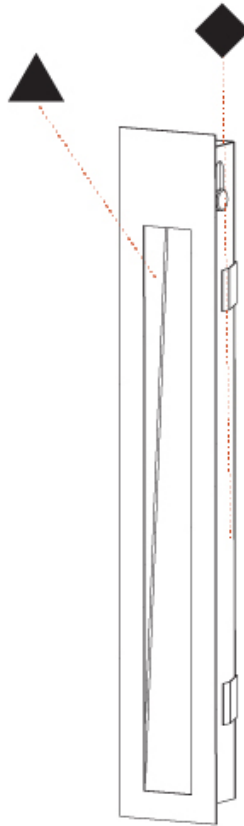

PROJECT
TYPE
SPECIFIER
QUANTITY
DATE

DELIGHT STRING RECESSED

A35697-

base number	Color	Finishes	Finishes
	Temperature	(Diamond)	(Triangle)

- To build a product code in our configurator select the specify button on the base model # product page
- To build a manual product code on this datasheet choose from the options listed below in blue font and add the suffix to the base model #

Shape: Rectangle
Width (mm): 40
Width (in): 1 9/16
Height (mm): 250
Depth (mm): 26
Height (in): 9 13/16
Depth (in): 1
Ceiling Thickness (mm): 10 / 12 / 15
Ceiling Thickness (in): 3/8 or 1/2 or 9/16
Min. Recessing Depth (mm): 30
Min. Recessing Depth (in): 1 3/16
Weight (kg): .83
Weight (lbs): 1.8
Fixture Finish: SSR / BKV / CWI / CRY / HAB / UFT / ITA / RUA / FTG / MYG / LOD / PUS / FRO / FUP / KIA / POP / BLS / SPG / MEY / GOH / CHC / COM / ABZ / JAG / OBR / MOS / ROR
Fixture Material: Aluminum
Cut-out Measurements: 240mm / 9 7/16" x 34mm / 1 5/16"

PHYSICAL

Shape: Rectangle
 Length (mm): 250
 Length (in): 9 ¹³/₁₆
 Width (mm): 40
 Width (in): 1 ⁹/₁₆
 Height (mm): 250
 Depth (mm): 26
 Height (in): 9 ¹³/₁₆
 Depth (in): 1
 Ceiling Thickness (mm): 10 / 12 / 15
 Ceiling Thickness (in): 3/8 or 1/2 or 9/16
 Min. Recessing Depth (mm): 30
 Min. Recessing Depth (in): 1 ³/₁₆
 Weight (kg): .83
 Weight (lbs): 1.8
 Fixture Finish: SSR / BKV / CWI / CRY / HAB / UFT / ITA / RUA / FTG / MYG / LOD / PUS / FRO / FUP / KIA / POP / BLS / SPG / MEY / GOH / CHC / COM / ABZ / JAG / OBR / MOS / ROR
 Fixture Material: Aluminum
 Cut-out Measurements: 240mm / 9 7/16" x 34mm / 1 5/16"

PROJECT
TYPE
SPECIFIER
QUANTITY
DATE

DELIGHT STRING WIDE RECESSED

A35699-

PROJECT

TYPE

SPECIFIER

QUANTITY

DATE