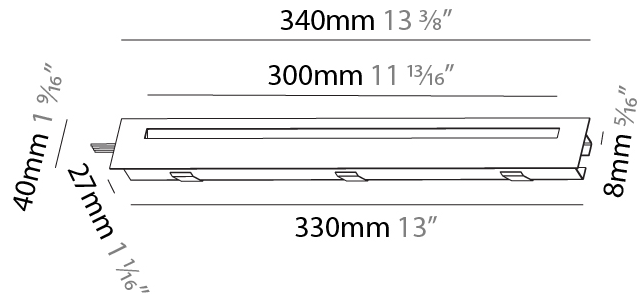

GENERAL

Series: Delight
Subseries: Delight String Step
Partner: Prolicht
Division: Architectural
Installation: Recessed
Product Type: Step Light
Mounting Location: Wall
Light Distribution: Asymmetric

PHYSICAL

Shape: Rectangle
Length (mm): 340
Length (in): 13 3/8
Height (mm): 40
Depth (mm): 27
Height (in): 1 9/16
Depth (in): 1 1/16
Ceiling Thickness (mm): 10 / 12 / 15
Ceiling Thickness (in): 3/8 or 1/2 or 9/16
Min. Recessing Depth (mm): 30
Min. Recessing Depth (in): 1 3/16
Weight (kg): 0.404
Weight (lbs): 0.89
Fixture Finish: SSR / BKV / CWI / CRY / HAB / UFT / ITA / RUA / FTG / MYG / LOD / PUS / FRO / FUP / KIA / POP / BLS / SPG / MEY / GOH / CHC / COM / ABZ / JAG / OBR / MOS / ROR
Fixture Material: Aluminum
Cut-out Measurements: 330mm / 13" x 34mm / 1 5/16"

ELECTRICAL

Lamp Type: LED (Zhaga Standard)
Input Wattage (W): 4
Total Output Wattage (W): 3.6
Dimming: 0-10V Dimming / Phase Dimming (120Vac Only)
Driver Included: No
Driver Location: Remote
Driver Type: Constant Voltage - 120 / 277Vac
Driver Class: Class 2
Input Voltage (V): 120 - 277
Output Voltage (V): 24

LED

Number of LEDs: 1
Color Temperature (°K): 3000 / 3500 / 5000
Max. Delivered Lumen (lm): 120
CRI: >80 CRI
Lamp Life (hrs): 50000

OPTICAL

RATINGS AND CERTIFICATIONS

Certified By: Certified for North American Standards
IP rating: IP20