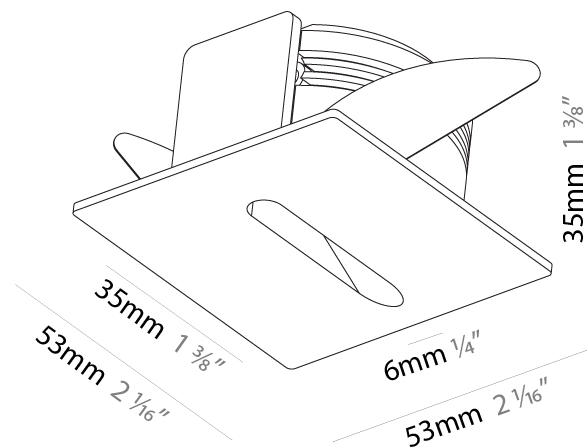

1. To build a product code in our configurator select the specify button on the base model # product page
2. To build a manual product code on this datasheet choose from the options listed below in blue font and add the suffix to the base model #

GENERAL

Series: Delight
Subseries: Delight Lollipop Square
Brand: Prolicht
Division: Architectural
Mounting Type: Recessed
Mounting Location: Wall
Subcategory: Step Light

PHYSICAL

Shape: Square
Length (mm): 53
Length (in): 2 1/16
Height (mm): 53
Depth (mm): 35
Height (in): 2 1/16
Depth (in): 1 3/8
Min. Recessing Depth (mm): 40
Min. Recessing Depth (in): 1 9/16
Light Distribution: Asymmetric
Weight (kg): 0.11
Weight (lbs): 0.25
Fixture Finish: SSR / BKV / CWI / CRY / HAB / UFT / ITA / RUA / FTG / MYG / LOD / PUS / FRO / FUP / KIA / POP / BLS / SPG / MEY / GOH / GUM / CHC / COM / ABZ / JAG / OBR / MOS / ROR
Fixture Material: Aluminum

ELECTRICAL

Lamp Type: LED (Zhaga Standard)
Input Wattage (W): 2.2
Total Output Wattage (W): 2
Dimming: 0-10V Dimming / Phase Dimming (120Vac Only)
Driver Included: No
Driver Location: Remote
Driver Type: Constant Current - 120 / 277Vac
Input Voltage (V): 120 - 277
Constant Current (MA): 700

LED

Number of LEDs: 1
Color Temperature (°K): 2700 / 3000 / 4000
Max. Delivered Lumen (lm): 80 / 80 / 90
Nominal Lumen (lm): 144
CRI: >90 CRI
Lamp Life (hrs): 50000

OPTICAL

RATINGS AND CERTIFICATIONS

Certified By: Certified for North American Standards
IP rating: IP20