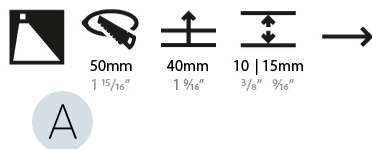

1. To build a product code in our configurator select the specify button on the base model # product page
2. To build a manual product code on this datasheet choose from the options listed below in blue font and add the suffix to the base model #

GENERAL

Series: Delight
Subseries: Delight Lollipop Square
Brand: Prolicht
Division: Architectural
Mounting Type: Recessed
Mounting Location: Wall
Subcategory: Step Light

PHYSICAL

Shape: Square
Length (mm): 53
Length (in): 2 1/16
Height (mm): 53
Depth (mm): 35
Height (in): 2 1/16
Depth (in): 1 3/8
Min. Recessing Depth (mm): 40
Min. Recessing Depth (in): 1 9/16
Light Distribution: Asymmetric
Weight (kg): 0.11
Weight (lbs): 0.25
Fixture Finish: SSR / BKV / CWI / CRY / HAB / UFT / ITA / RUA / FTG / MYG / LOD / PUS / FRO / FUP / KIA / POP / BLS / SPG / MEY / GOH / GUM / CHC / COM / ABZ / JAG / OBR / MOS / ROR
Fixture Material: Aluminum

ELECTRICAL

Lamp Type: LED (Zhaga Standard)
Input Wattage (W): 2.2
Total Output Wattage (W): 2
Dimming: 0-10V Dimming / Phase Dimming (120Vac Only)
Driver Included: No
Driver Location: Remote
Driver Type: Constant Current - 120 / 277Vac
Input Voltage (V): 120 - 277
Constant Current (MA): 700

LED

Number of LEDs: 1
Color Temperature (°K): 2700 / 3000 / 4000
Max. Delivered Lumen (lm): 80 / 80 / 90
Nominal Lumen (lm): 144
CRI: >90 CRI
Lamp Life (hrs): 50000

OPTICAL

RATINGS AND CERTIFICATIONS

Certified By: Certified for North American Standards
IP rating: IP20