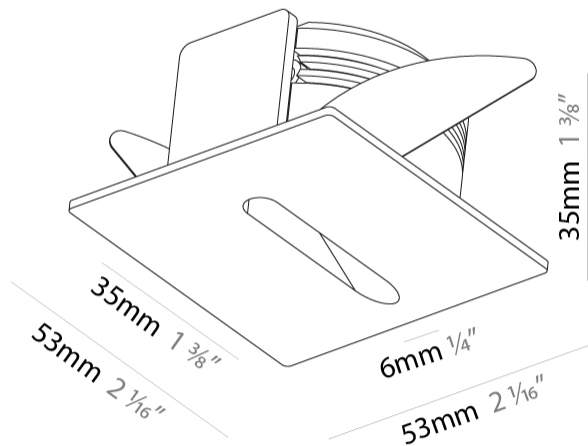

1. To build a product code in our configurator select the specify button on the base model # product page
2. To build a manual product code on this datasheet choose from the options listed below in blue font and add the suffix to the base model #

GENERAL

Series: Delight
Subseries: Delight Lollipop Square
Brand: Prolicht
Division: Architectural
Mounting Type: Recessed
Mounting Location: Wall
Subcategory: Step Light

PHYSICAL

Shape: Square
Length (mm): 53
Length (in): 2 1/16
Height (mm): 53
Depth (mm): 35
Height (in): 2 1/16
Depth (in): 1 3/8
Min. Recessing Depth (mm): 40
Min. Recessing Depth (in): 1 9/16
Light Distribution: Asymmetric
Weight (kg): 0.11
Weight (lbs): 0.25
Fixture Finish: SSR / BKV / CWI / CRY / HAB / UFT / ITA / RUA / FTG / MYG / LOD / PUS / FRO / FUP / KIA / POP / BLS / SPG / MEY / GOH / GUM / CHC / COM / ABZ / JAG / OBR / MOS / ROR
Fixture Material: Aluminum

ELECTRICAL

Lamp Type: LED (Zhaga Standard)
Input Wattage (W): 2.2
Total Output Wattage (W): 2
Dimming: 0-10V Dimming / Phase Dimming (120Vac Only)
Driver Included: No
Driver Location: Remote
Driver Type: Constant Current - 120 / 277Vac
Input Voltage (V): 120 - 277
Constant Current (MA): 700

LED

Number of LEDs: 1
Color Temperature (°K): 2700 / 3000 / 4000
Max. Delivered Lumen (lm): 80 / 80 / 90
Nominal Lumen (lm): 144
CRI: >90 CRI
Lamp Life (hrs): 50000

OPTICAL

RATINGS AND CERTIFICATIONS

Certified By: Certified for North American Standards
IP rating: IP20