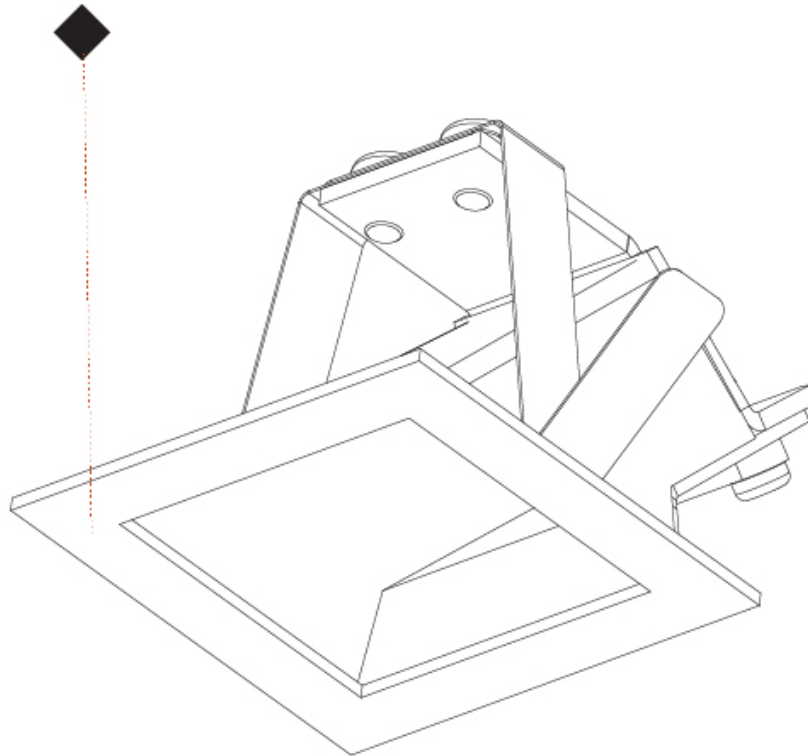

DELIGHT GOOO! RECESSED

A35644-

PROJECT	_____
TYPE	_____
SPECIFIER	_____
QUANTITY	_____
DATE	_____

PROJECT	
TYPE	
SPECIFIER	
QUANTITY	
DATE	

DELIGHT ONLY LIGHT TRIMLESS

A35690-

base number	Color	Finishes	Ceiling
	Temperature	(Diamond)	Thickness